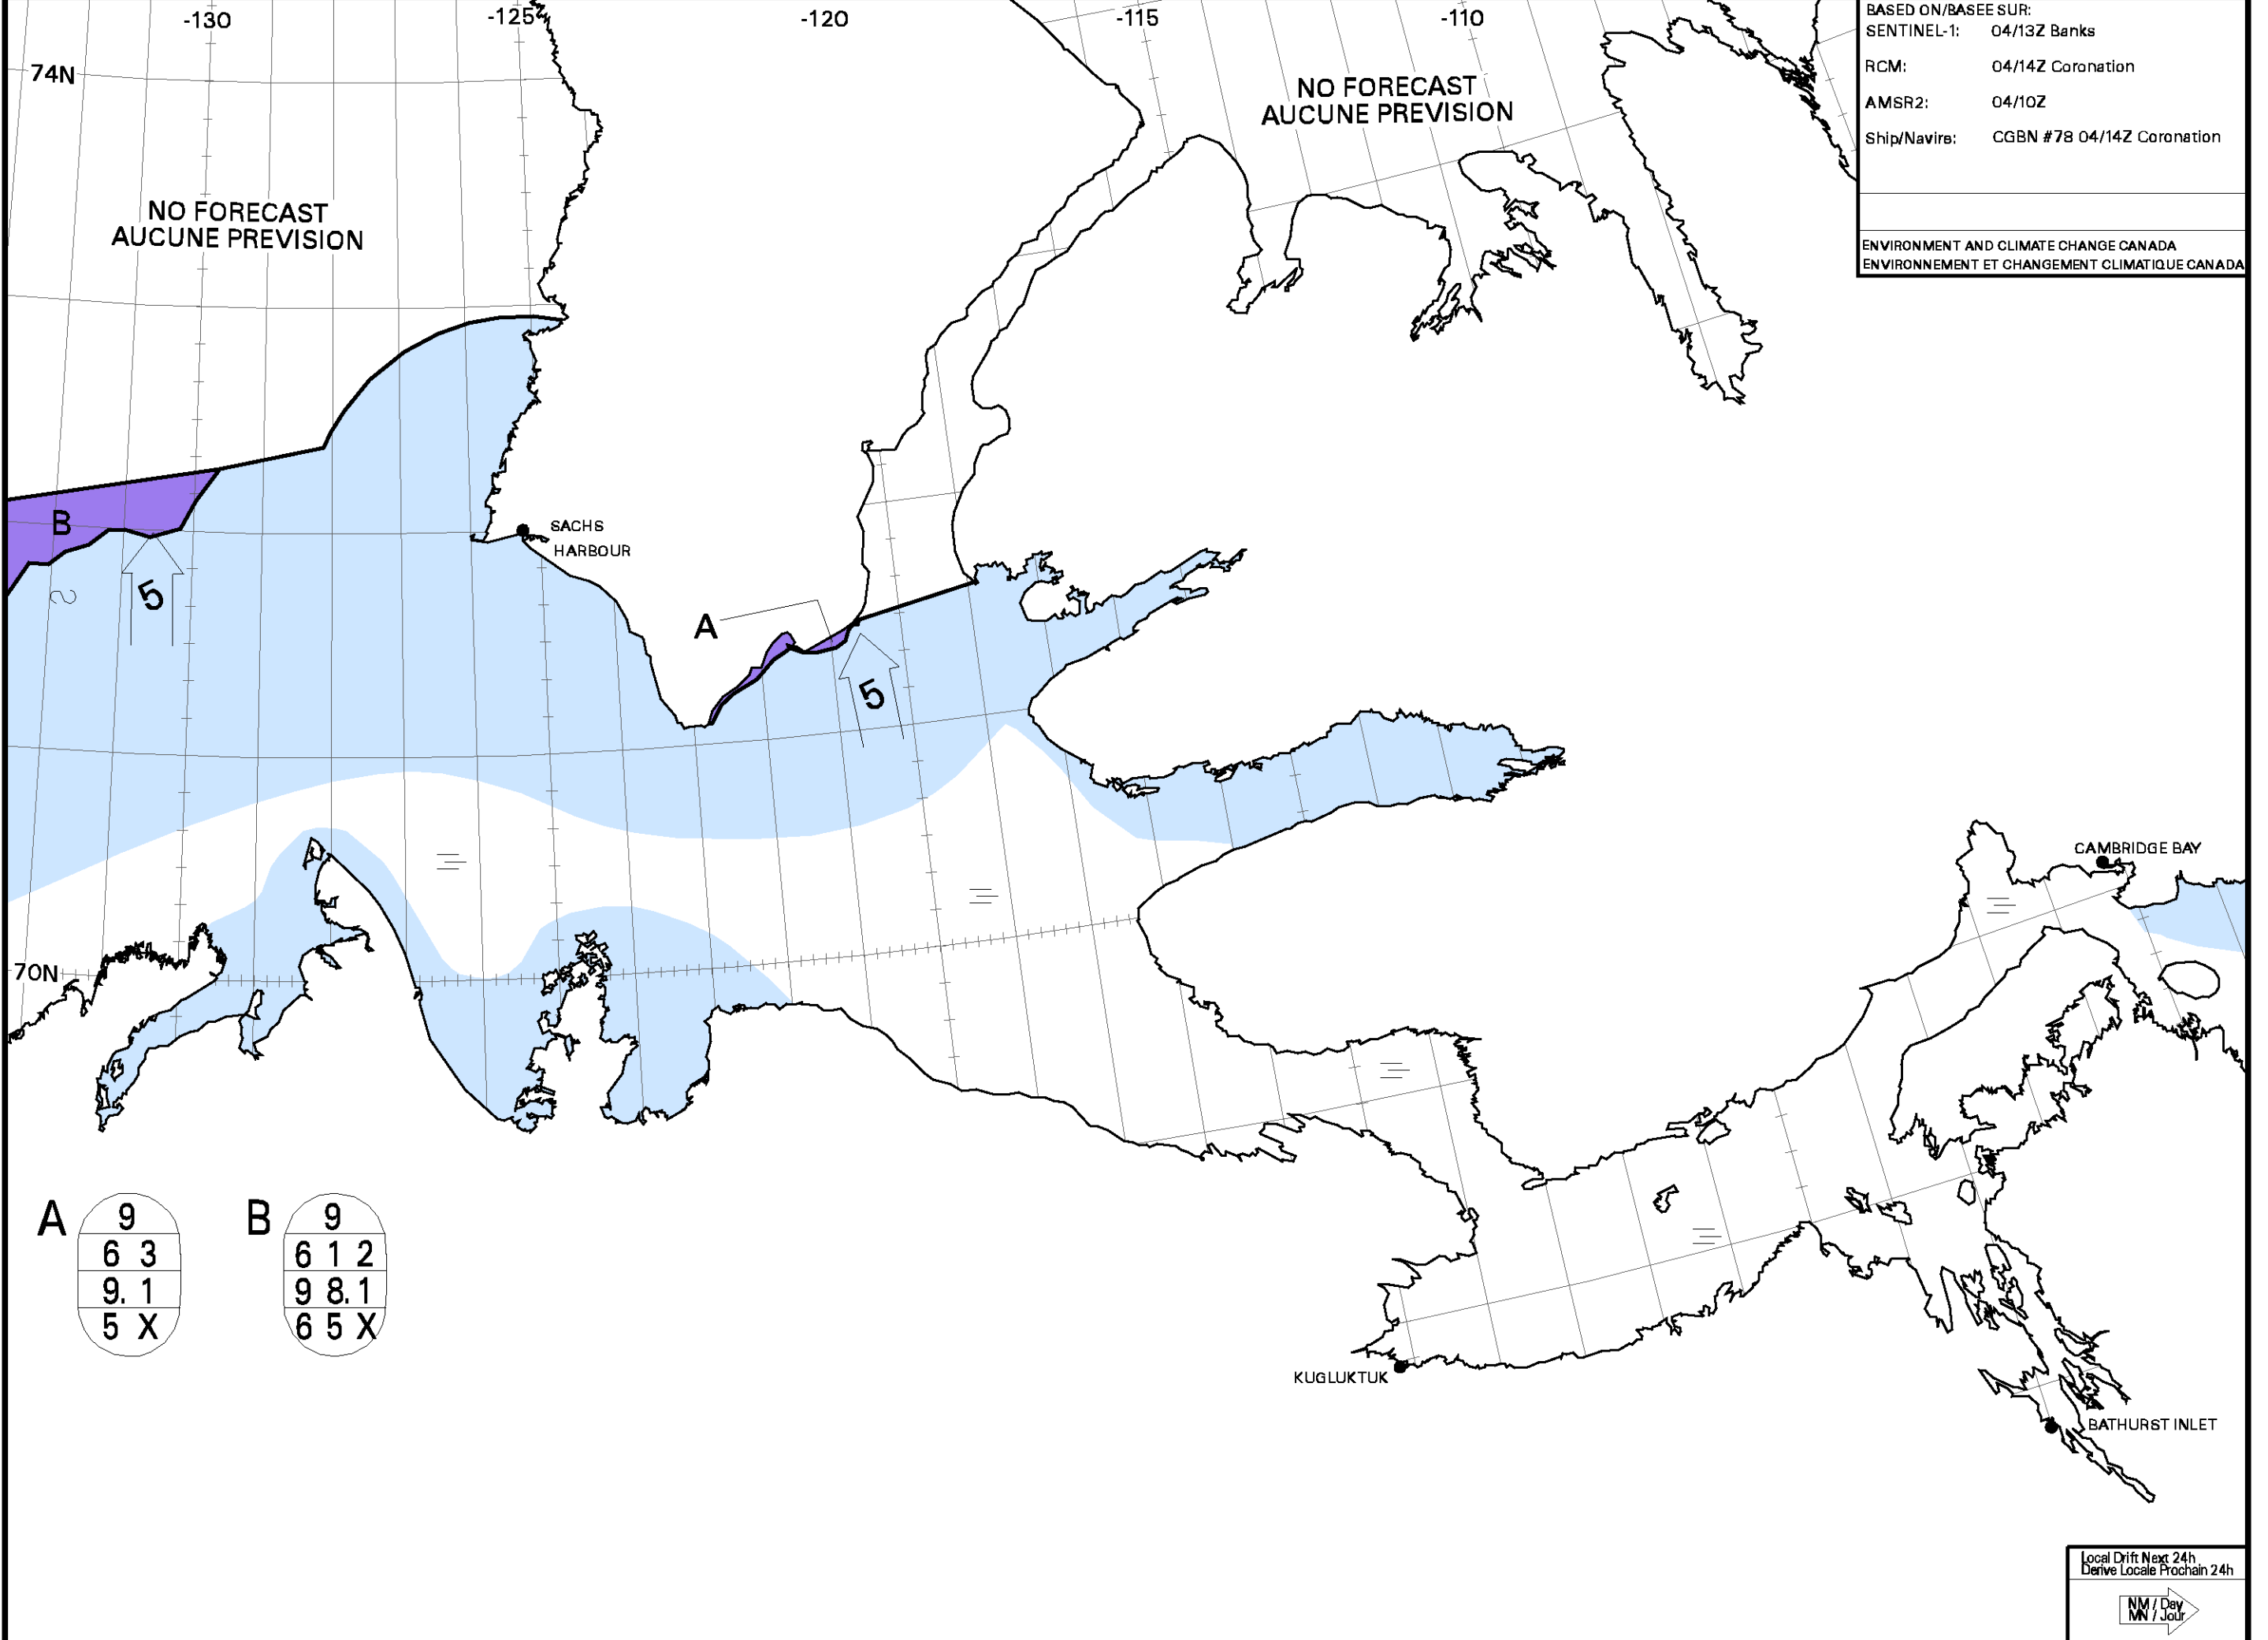

BASED ON/BASEE SUR:
SENTINEL-1: 04/13Z Banks
RCM: 04/14Z Coronation
AMSR2: 04/10Z
Ship/Navire: CGBN #78 04/14Z Coronation

ENVIRONMENT AND CLIMATE CHANGE CANADA
ENVIRONNEMENT ET CHANGEMENT CLIMATIQUE CANADA

Local Drift Next 24h
Derive Locale Prochain 24h

NM / Day
NW / Jour