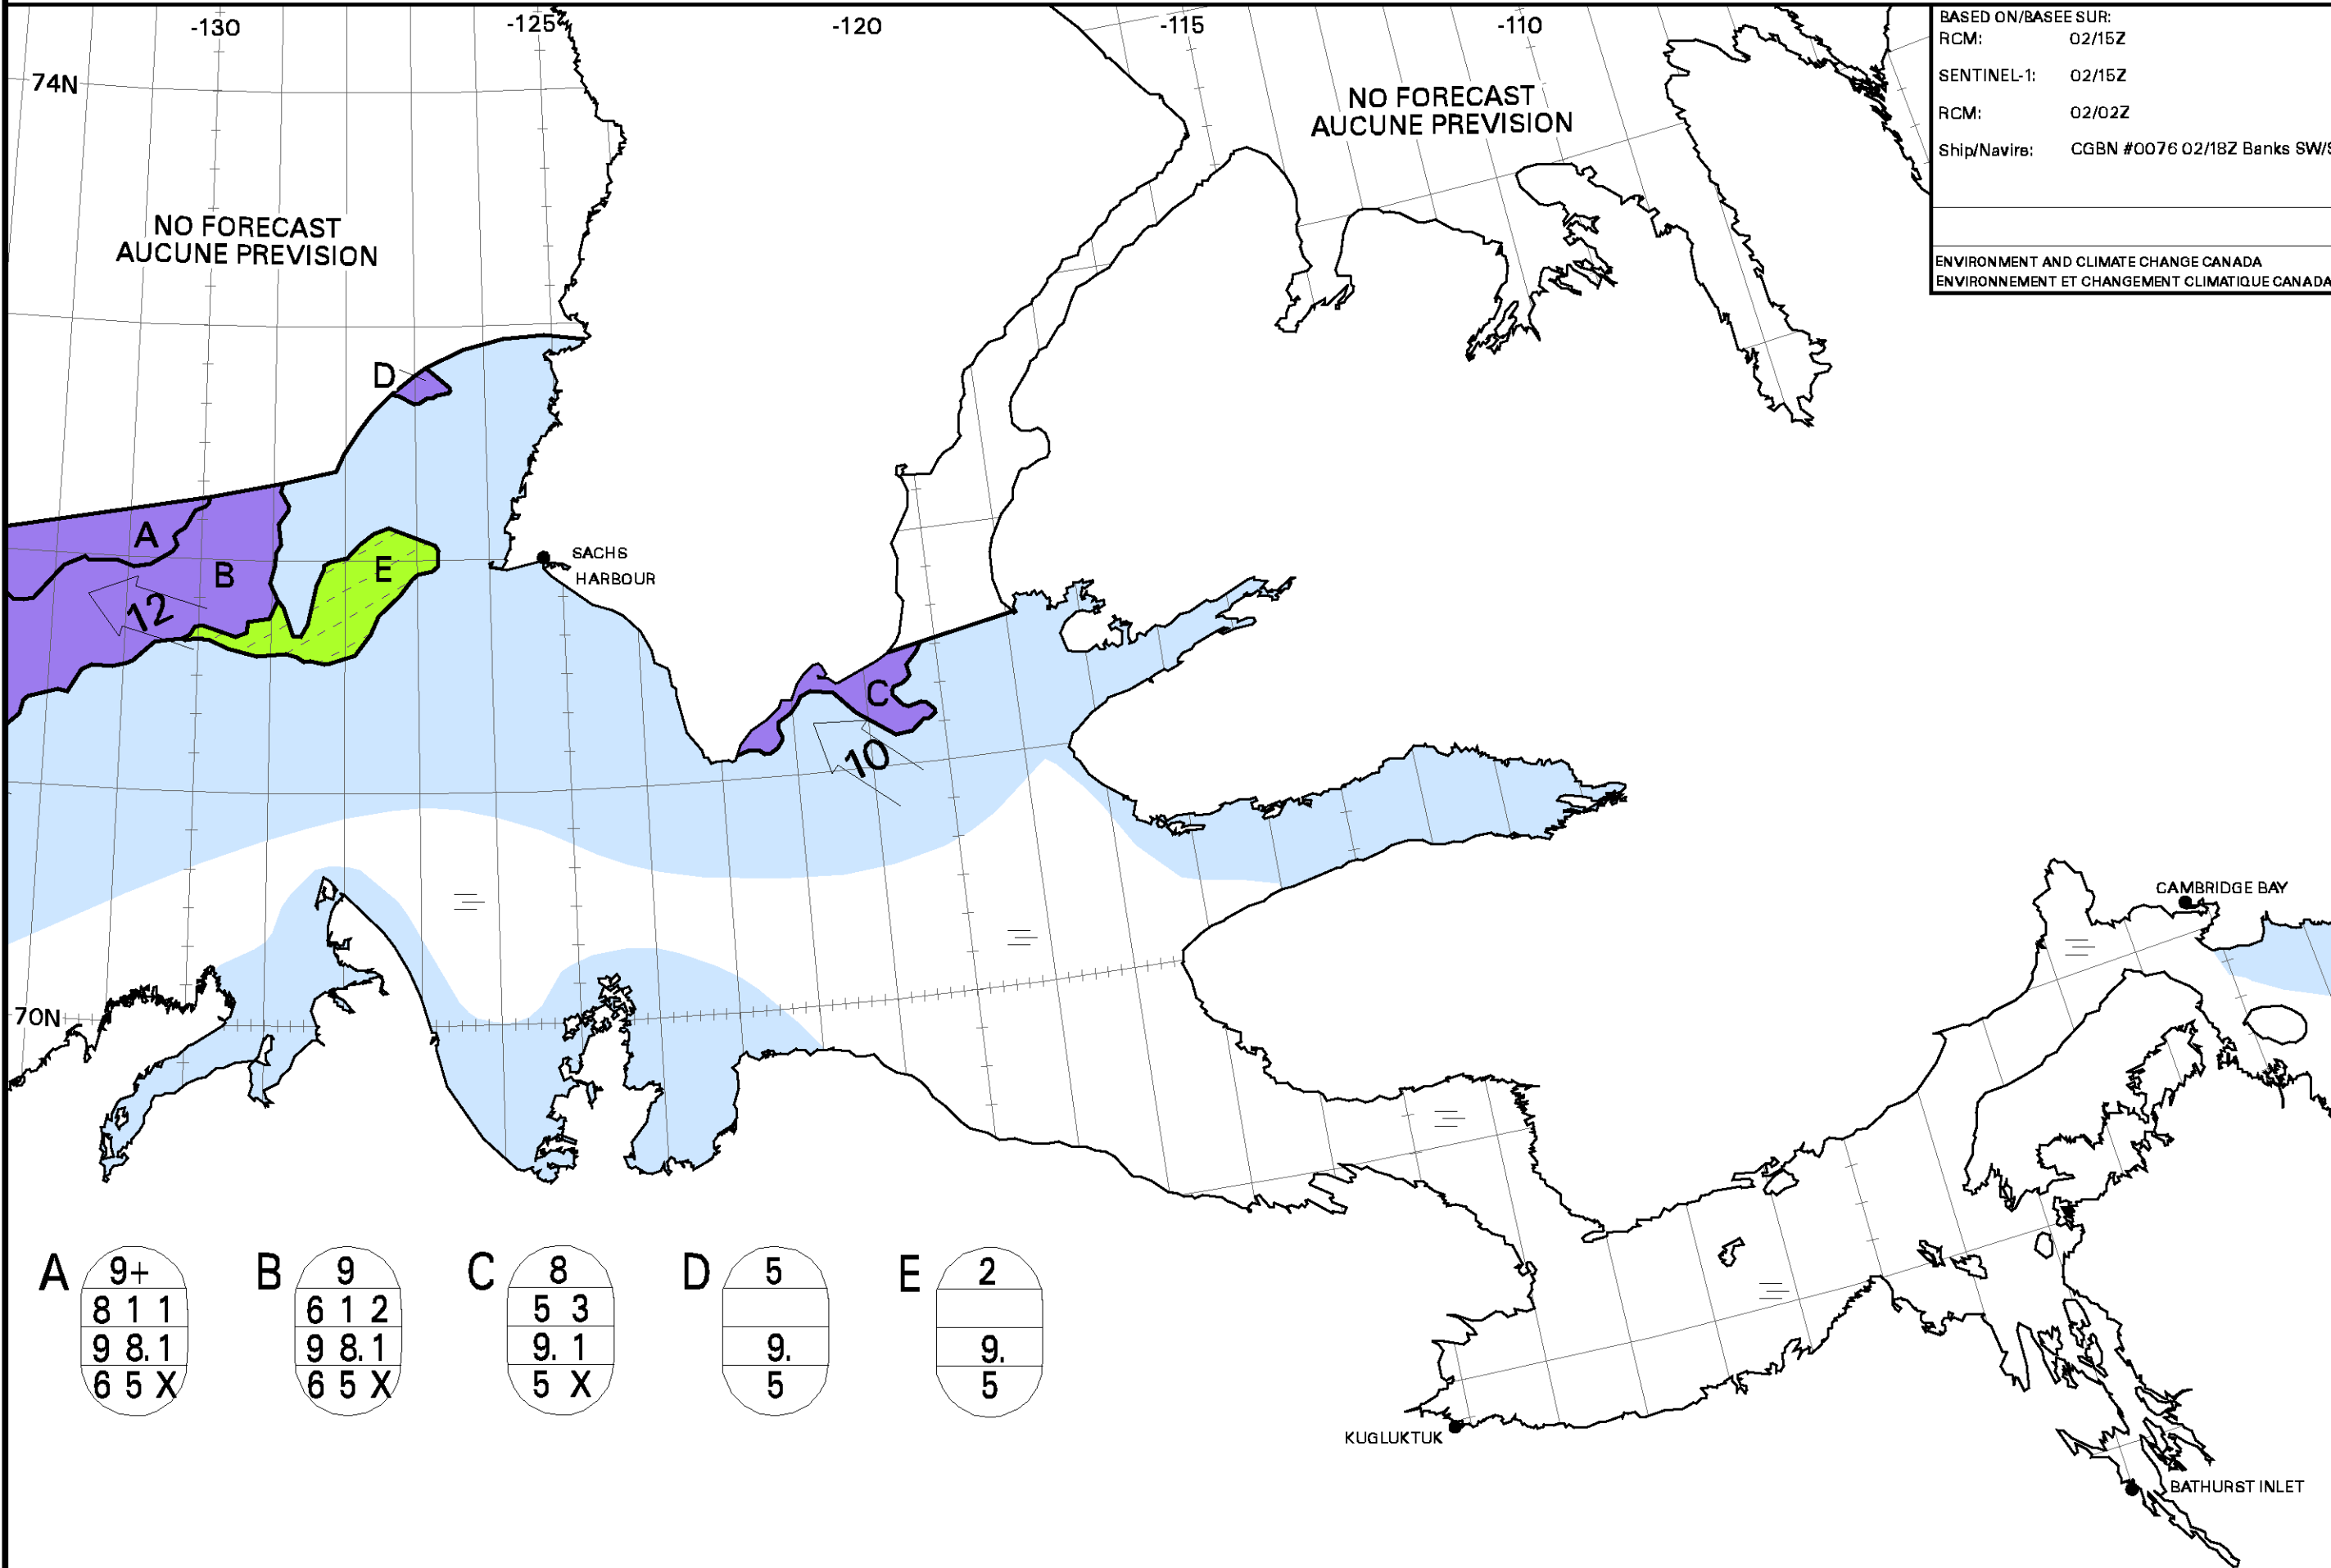

BASED ON/BASEE SUR:
RCM: 02/15Z
SENTINEL-1: 02/15Z
RCM: 02/02Z
Ship/Navire: CGBN #0076 02/18Z Banks SW/SO

ENVIRONMENT AND CLIMATE CHANGE CANADA
ENVIRONNEMENT ET CHANGEMENT CLIMATIQUE CANADA

A	B	C	D	E
9+	9	8	5	2
8 1 1	6 1 2	5 3	9.	9.
9 8.1	9 8.1	9. 1	5	5
6 5 X	6 5 X	5 X		

Local Drift Next 24h
Derive Locale Prochain 24h