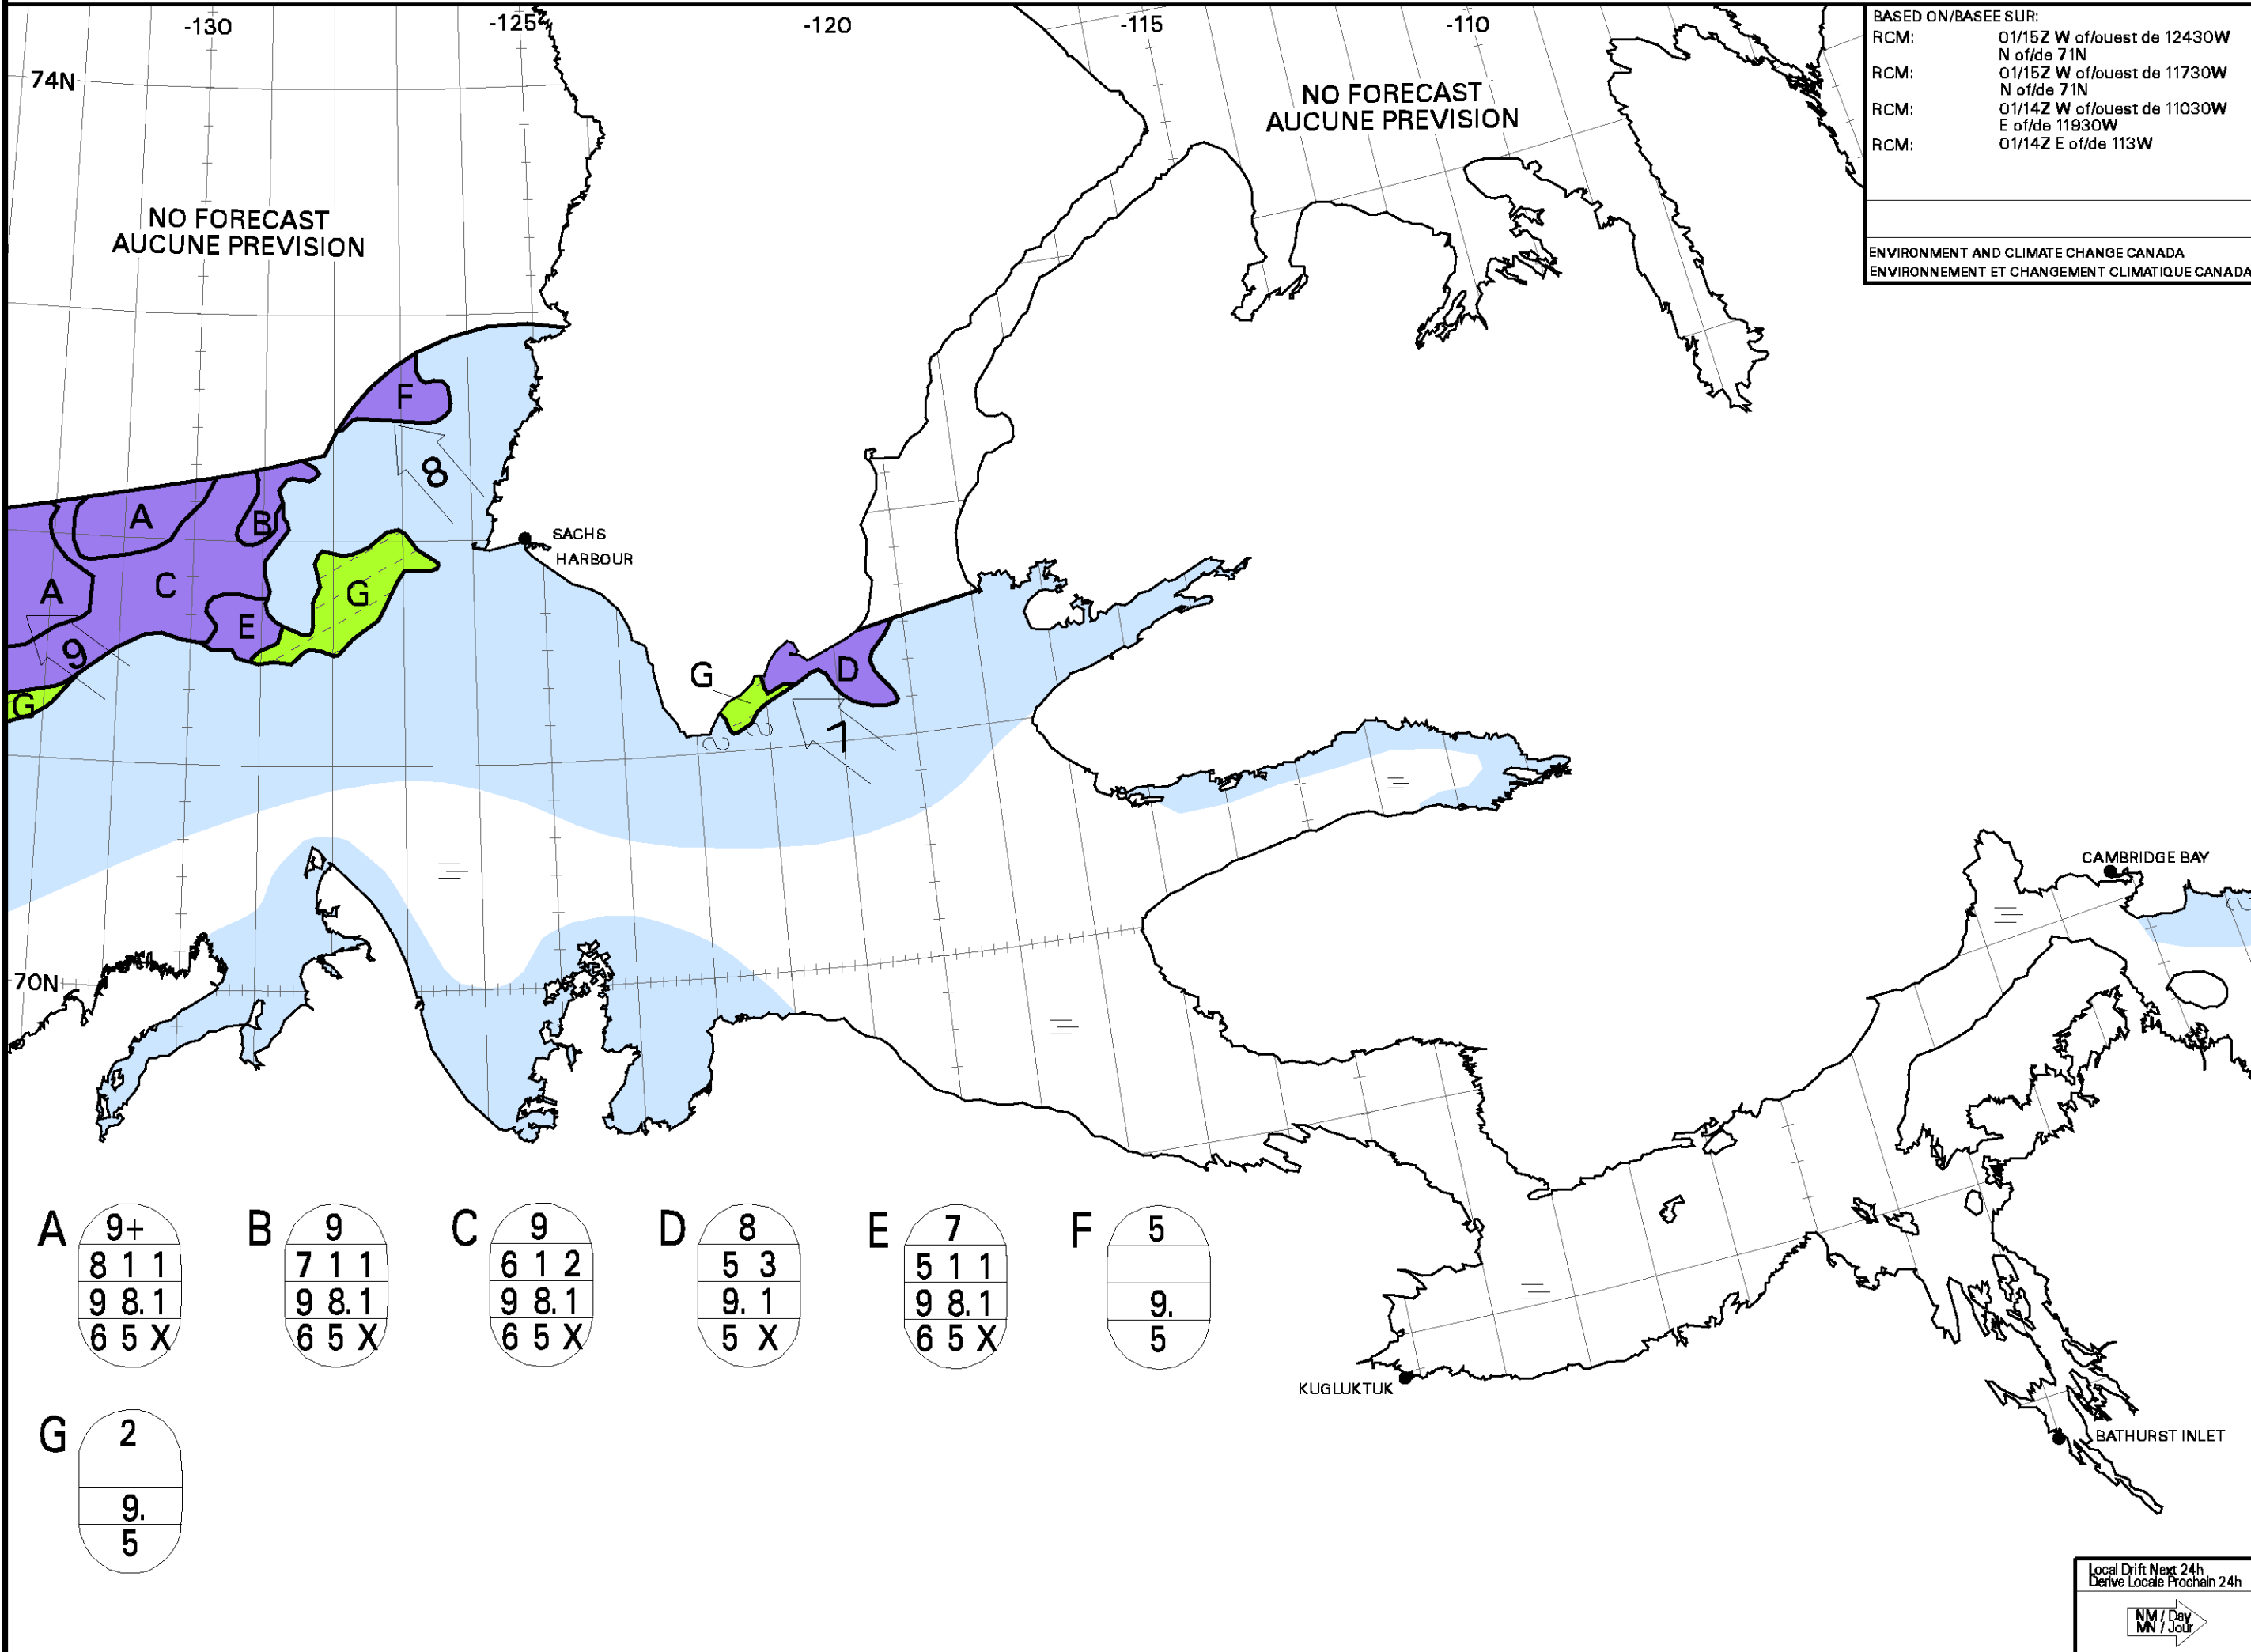

BASED ON/BASEE SUR:
 RCM: 01/15Z W of/ouest de 12430W
 N of/de 71N
 RCM: 01/15Z W of/ouest de 11730W
 N of/de 71N
 RCM: 01/14Z W of/ouest de 11030W
 E of/de 11930W
 RCM: 01/14Z E of/de 113W

ENVIRONMENT AND CLIMATE CHANGE CANADA
 ENVIRONNEMENT ET CHANGEMENT CLIMATIQUE CANADA

Local Drift Next 24h
 Derive Locale Prochain 24h