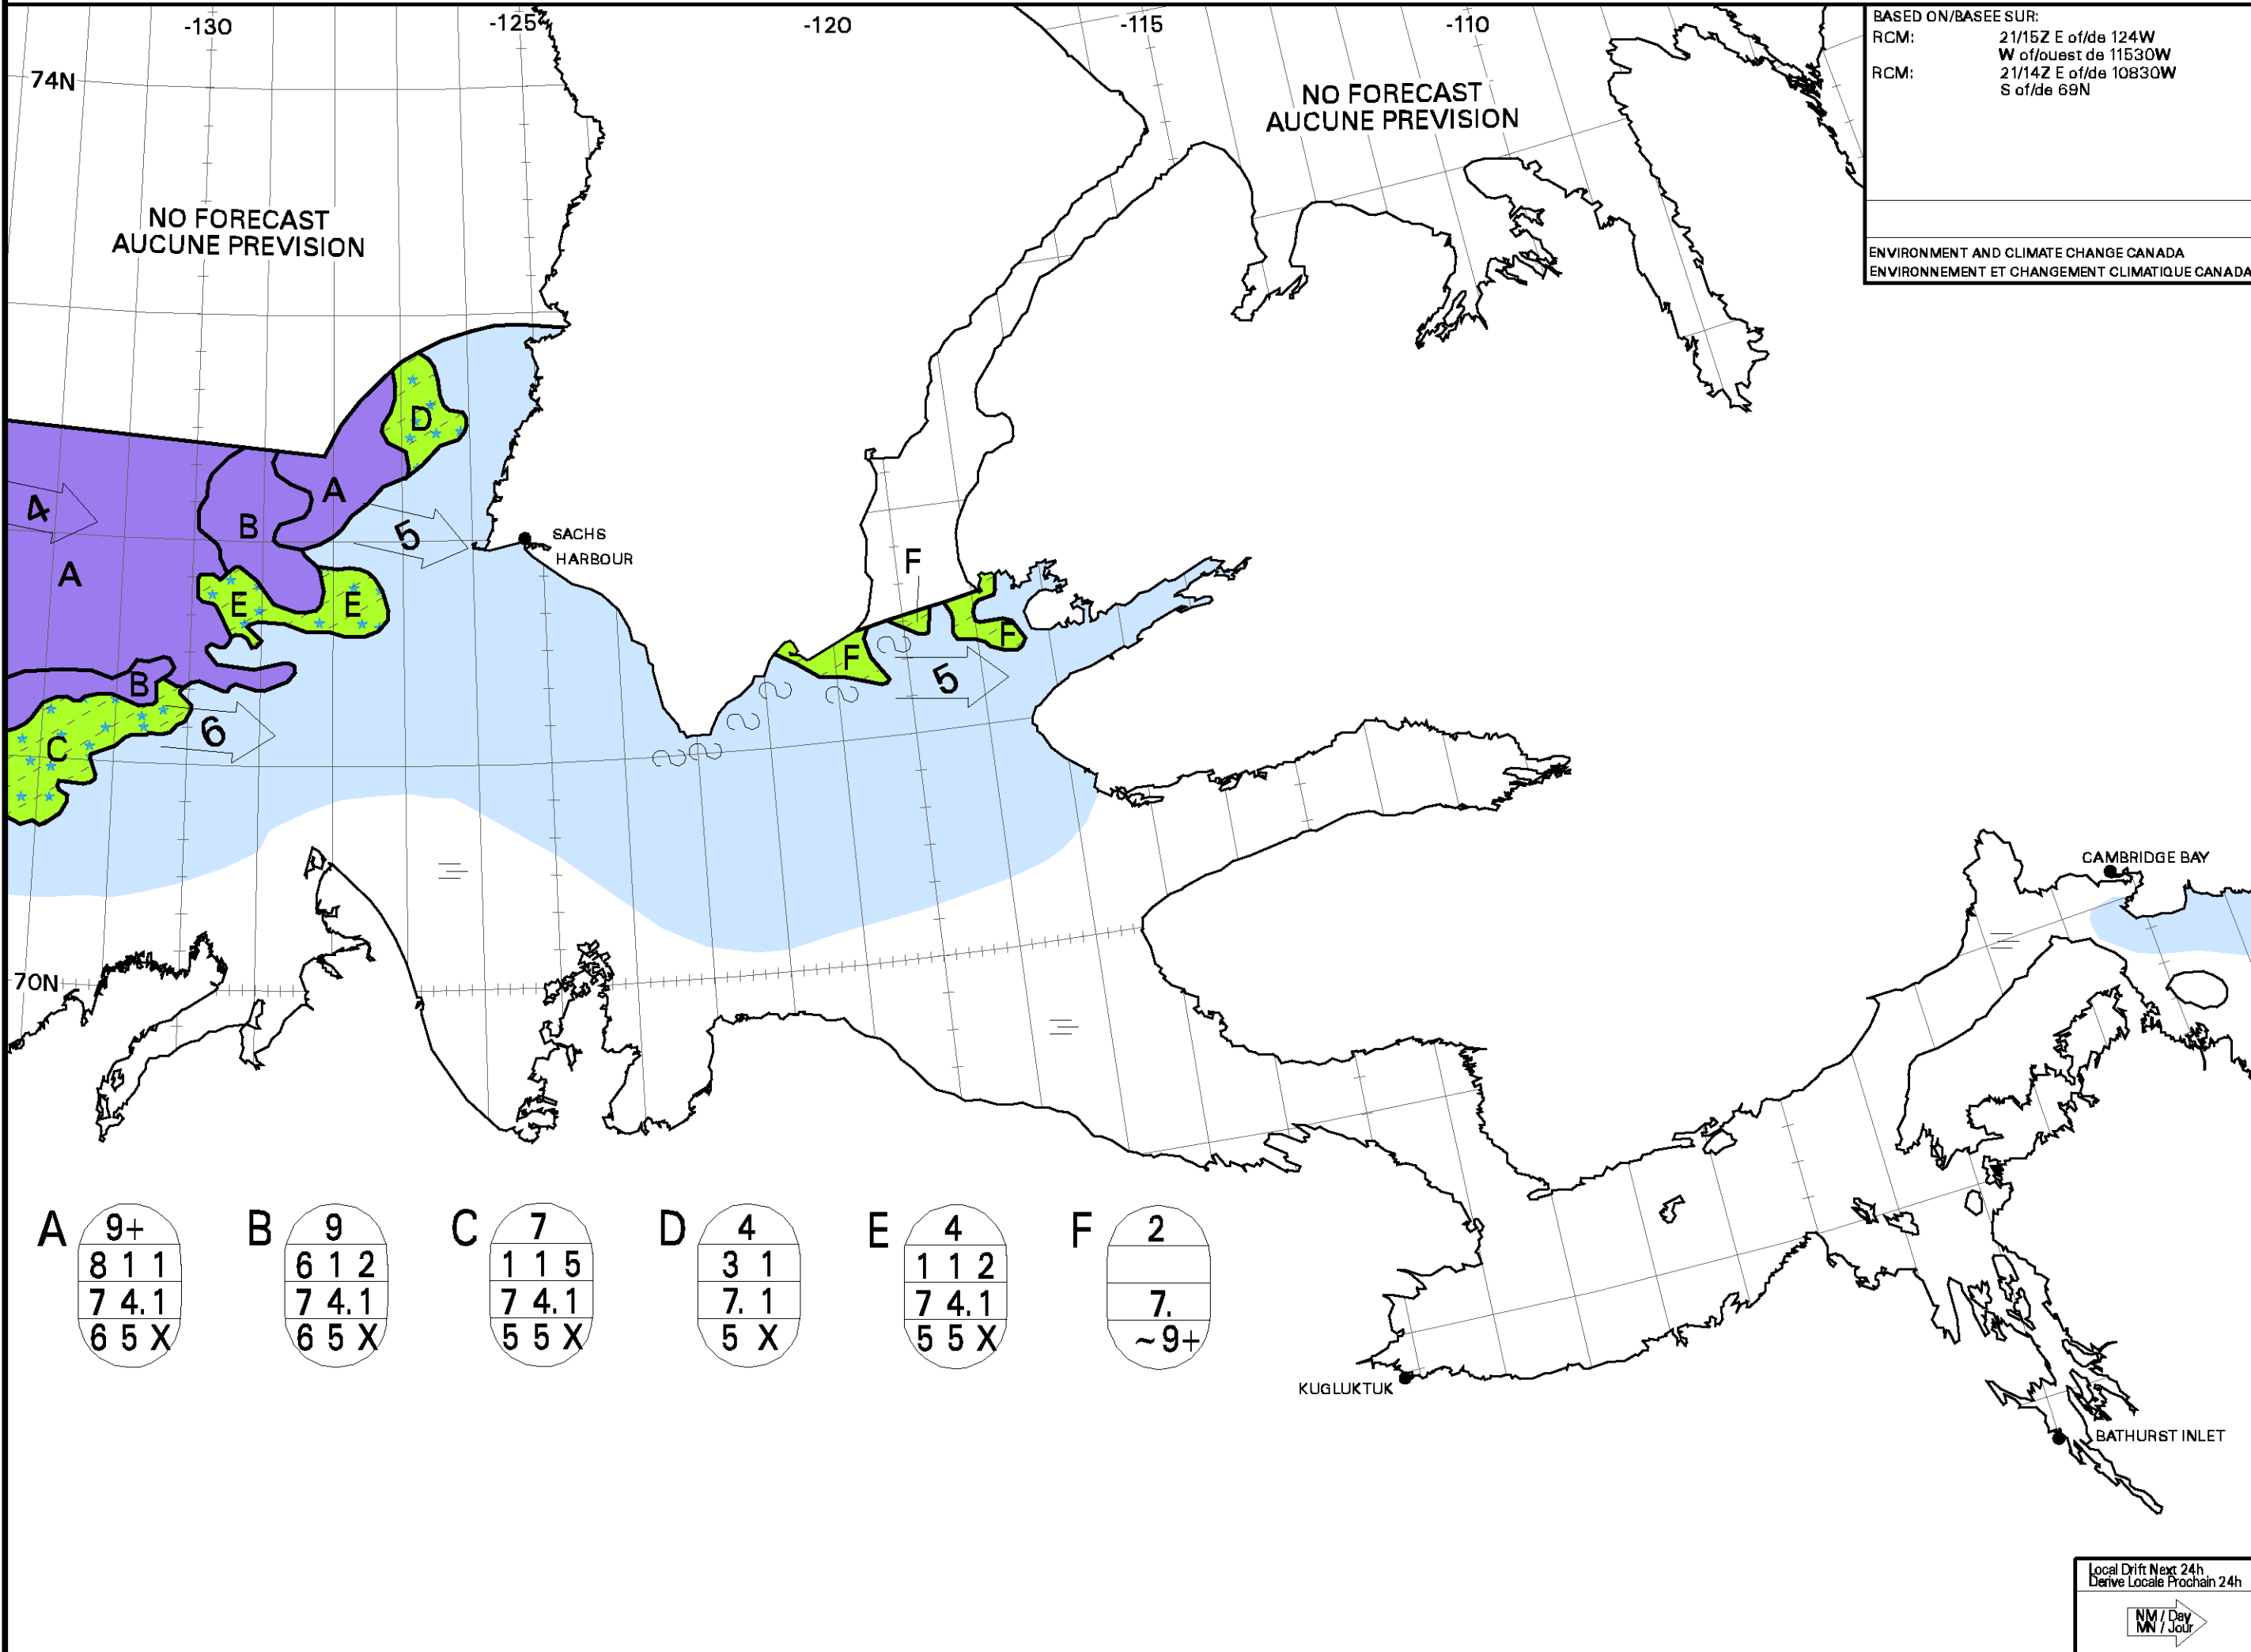

BASED ON/BASEE SUR:
RCM: 21/15Z E of/de 124W
W of/ouest de 11530W
RCM: 21/14Z E of/de 10830W
S of/de 69N

ENVIRONMENT AND CLIMATE CHANGE CANADA
ENVIRONNEMENT ET CHANGEMENT CLIMATIQUE CANADA

Local Drift Next 24h
Derive Locale Prochain 24h