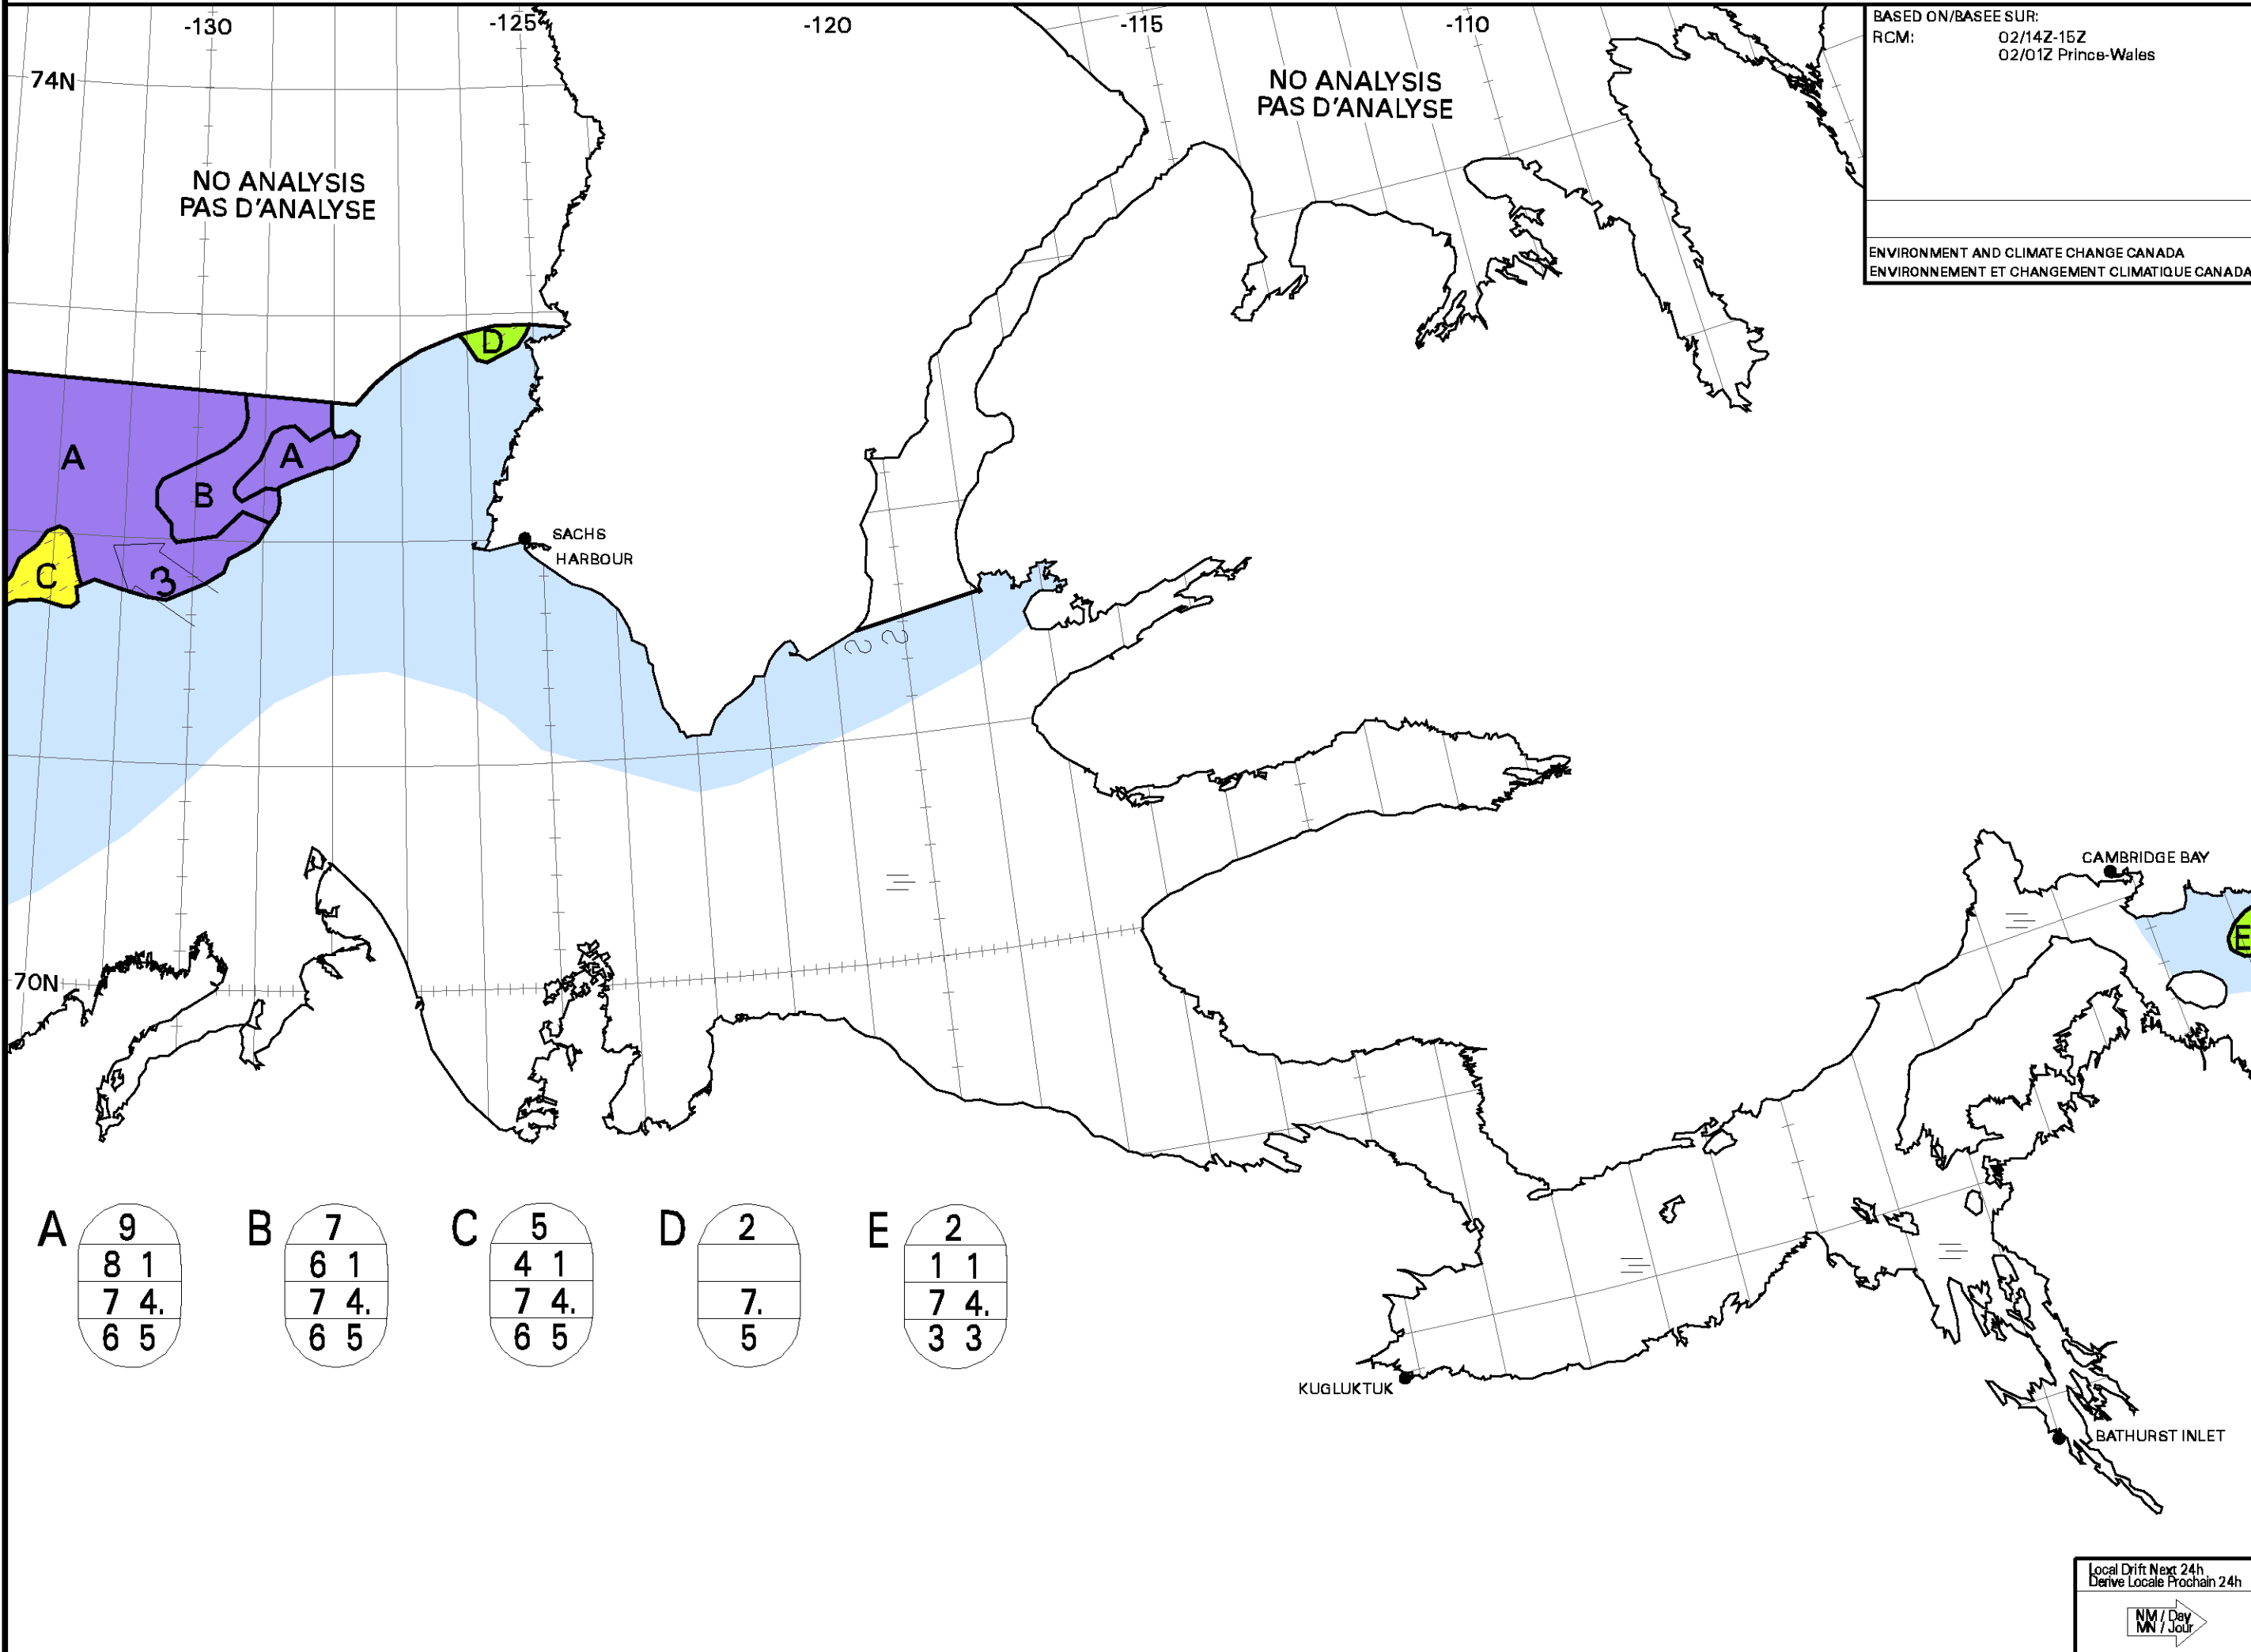

BASED ON/BASEE SUR:  
RCM: 02/14Z-15Z  
02/01Z Prince-Wales

ENVIRONMENT AND CLIMATE CHANGE CANADA  
ENVIRONNEMENT ET CHANGEMENT CLIMATIQUE CANADA

Local Drift Next 24h  
Derive Locale Prochain 24h