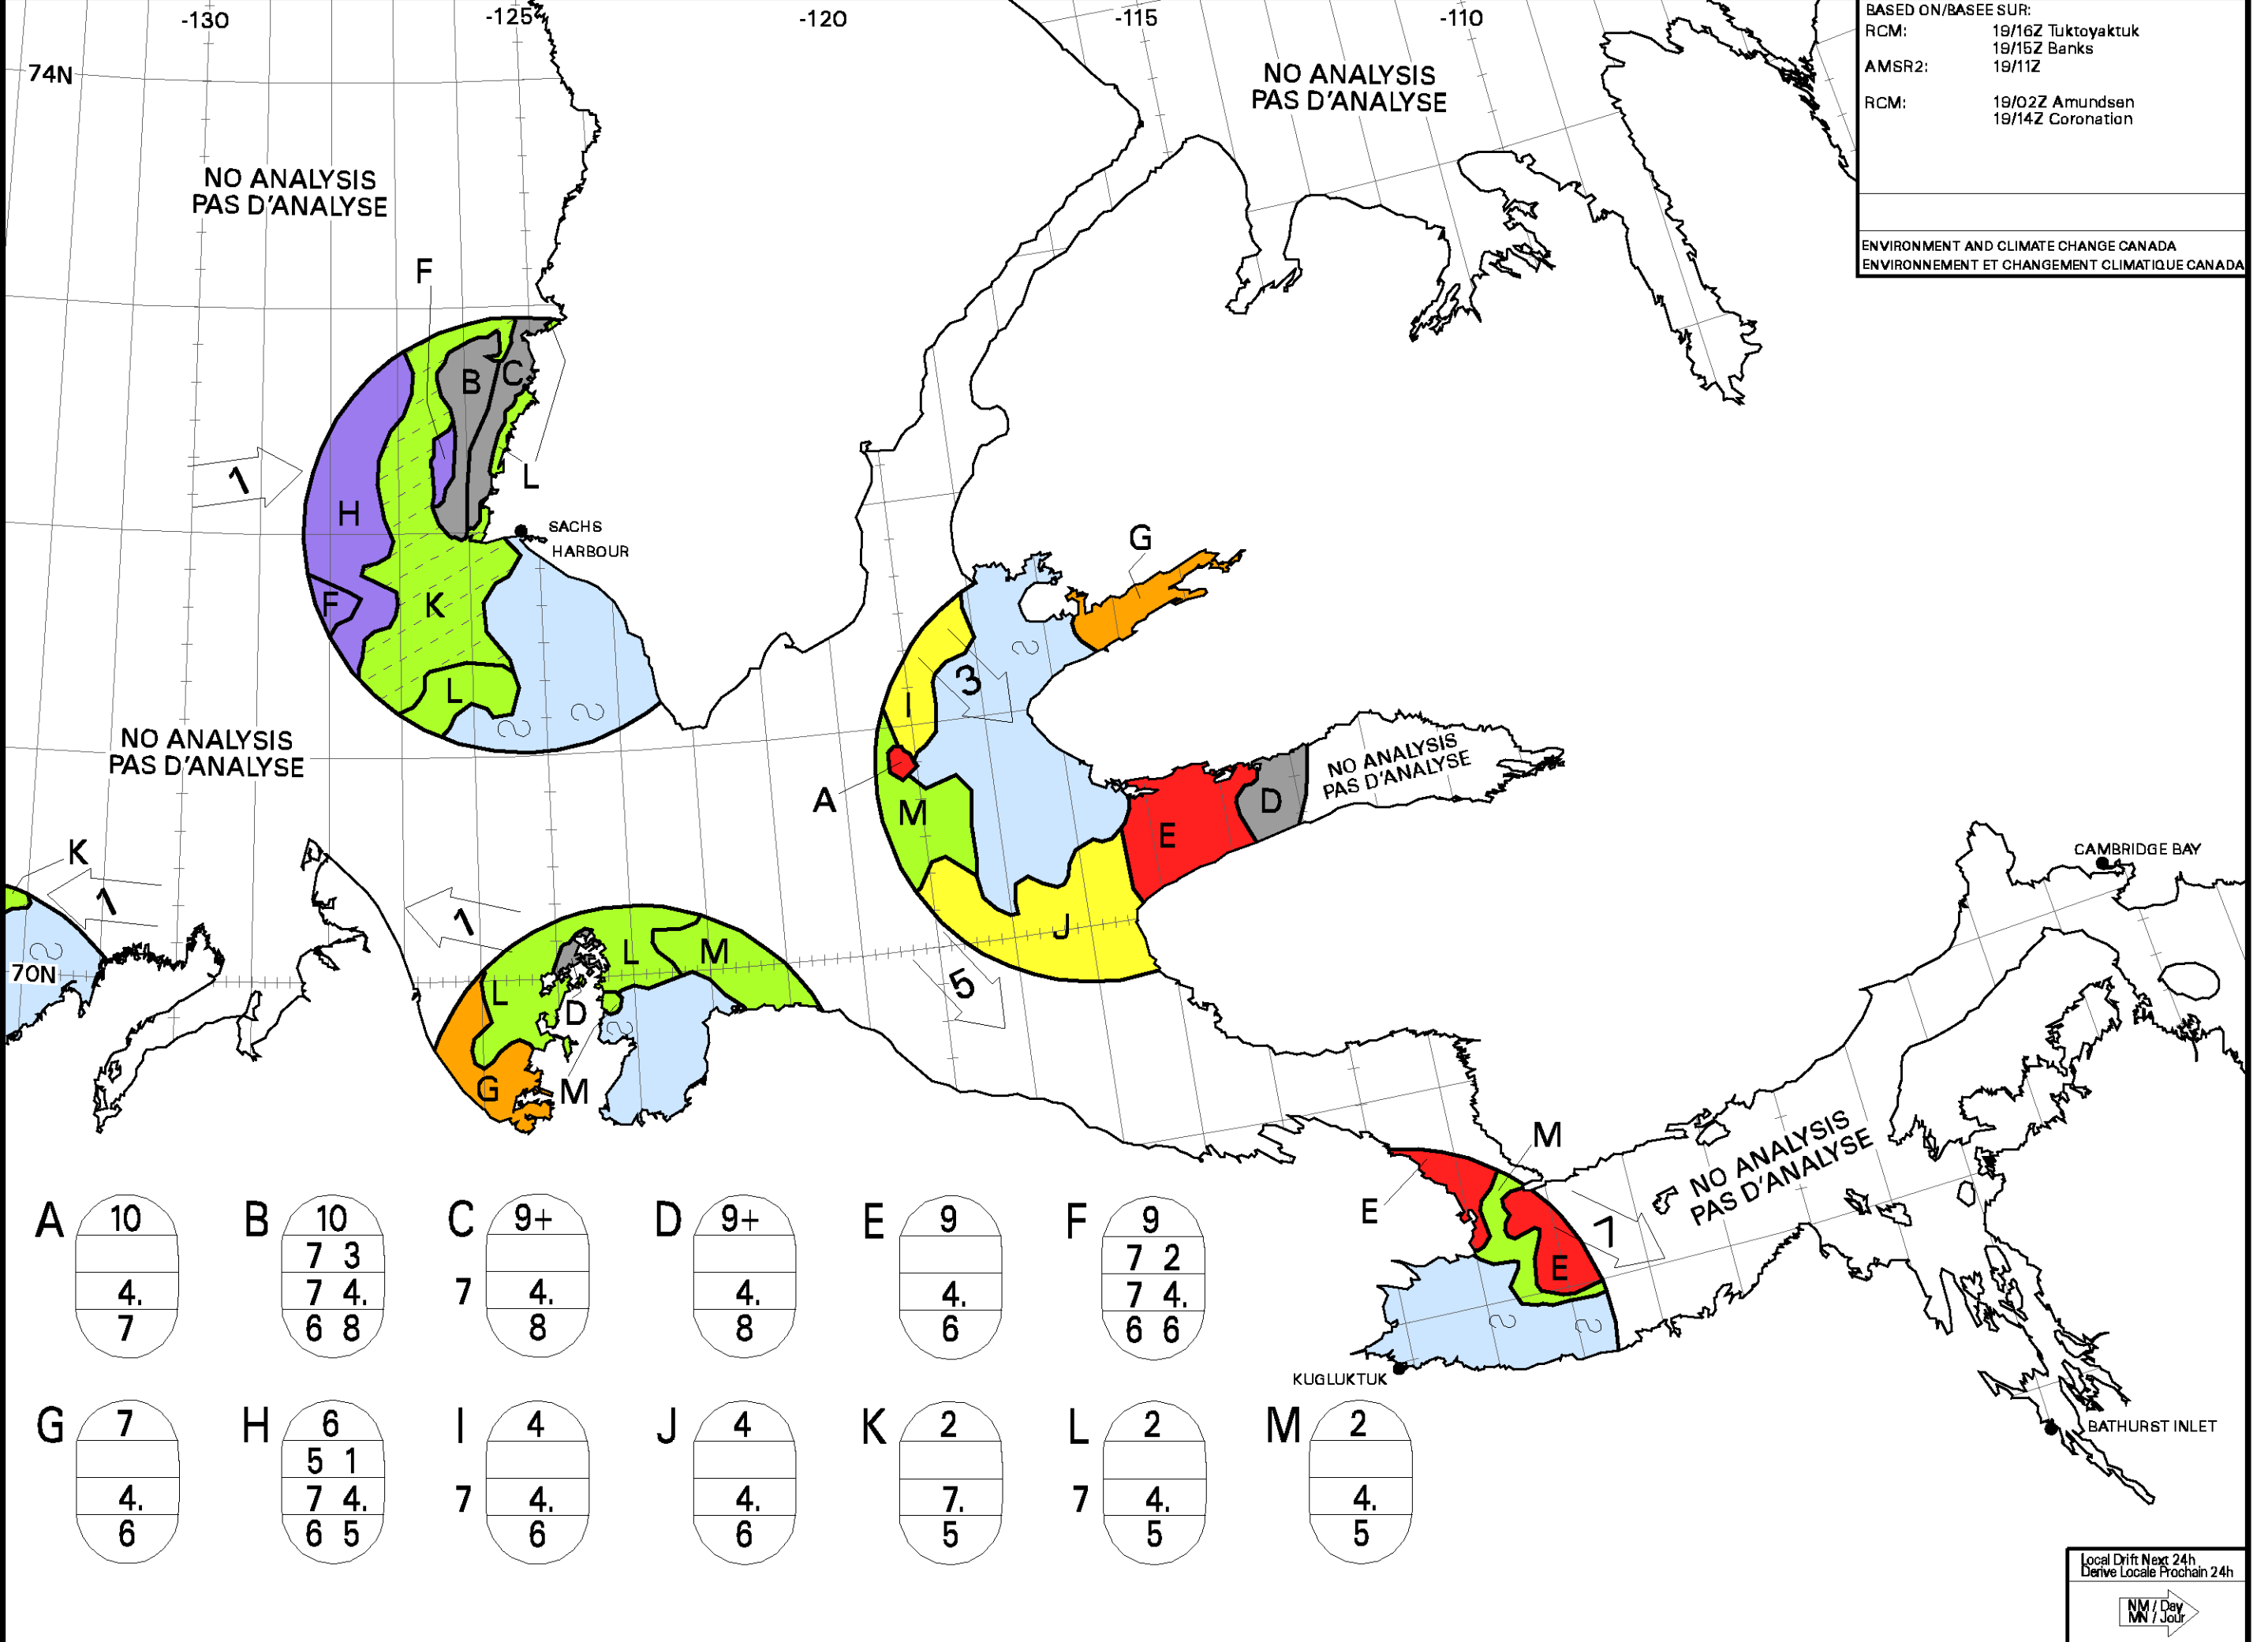

BASED ON/BASEE SUR:  
RCM: 19/16Z Tuktoyaktuk  
19/15Z Banks  
AMSR2: 19/11Z  
RCM: 19/02Z Amundsen  
19/14Z Coronation

ENVIRONMENT AND CLIMATE CHANGE CANADA  
ENVIRONNEMENT ET CHANGEMENT CLIMATIQUE CANADA

A	10 7 3 4. 7	B	10 7 3 7 4. 6 8	C	9+ 7 4. 8	D	9+ 4. 8	E	9 4. 6	F	9 7 2 7 4. 6 6	G	7 4. 6	H	6 5 1 7 4. 6 5	I	4 7 4. 6	J	4 4. 6	K	2 7. 5	L	2 7 4. 5	M	2 4. 5
---	----------------------	---	--------------------------	---	-----------------	---	---------------	---	--------------	---	-------------------------	---	--------------	---	-------------------------	---	----------------	---	--------------	---	--------------	---	----------------	---	--------------

Local Drift Next 24h  
Derive Locale Prochain 24h  
NM / Day  
NW / Jour