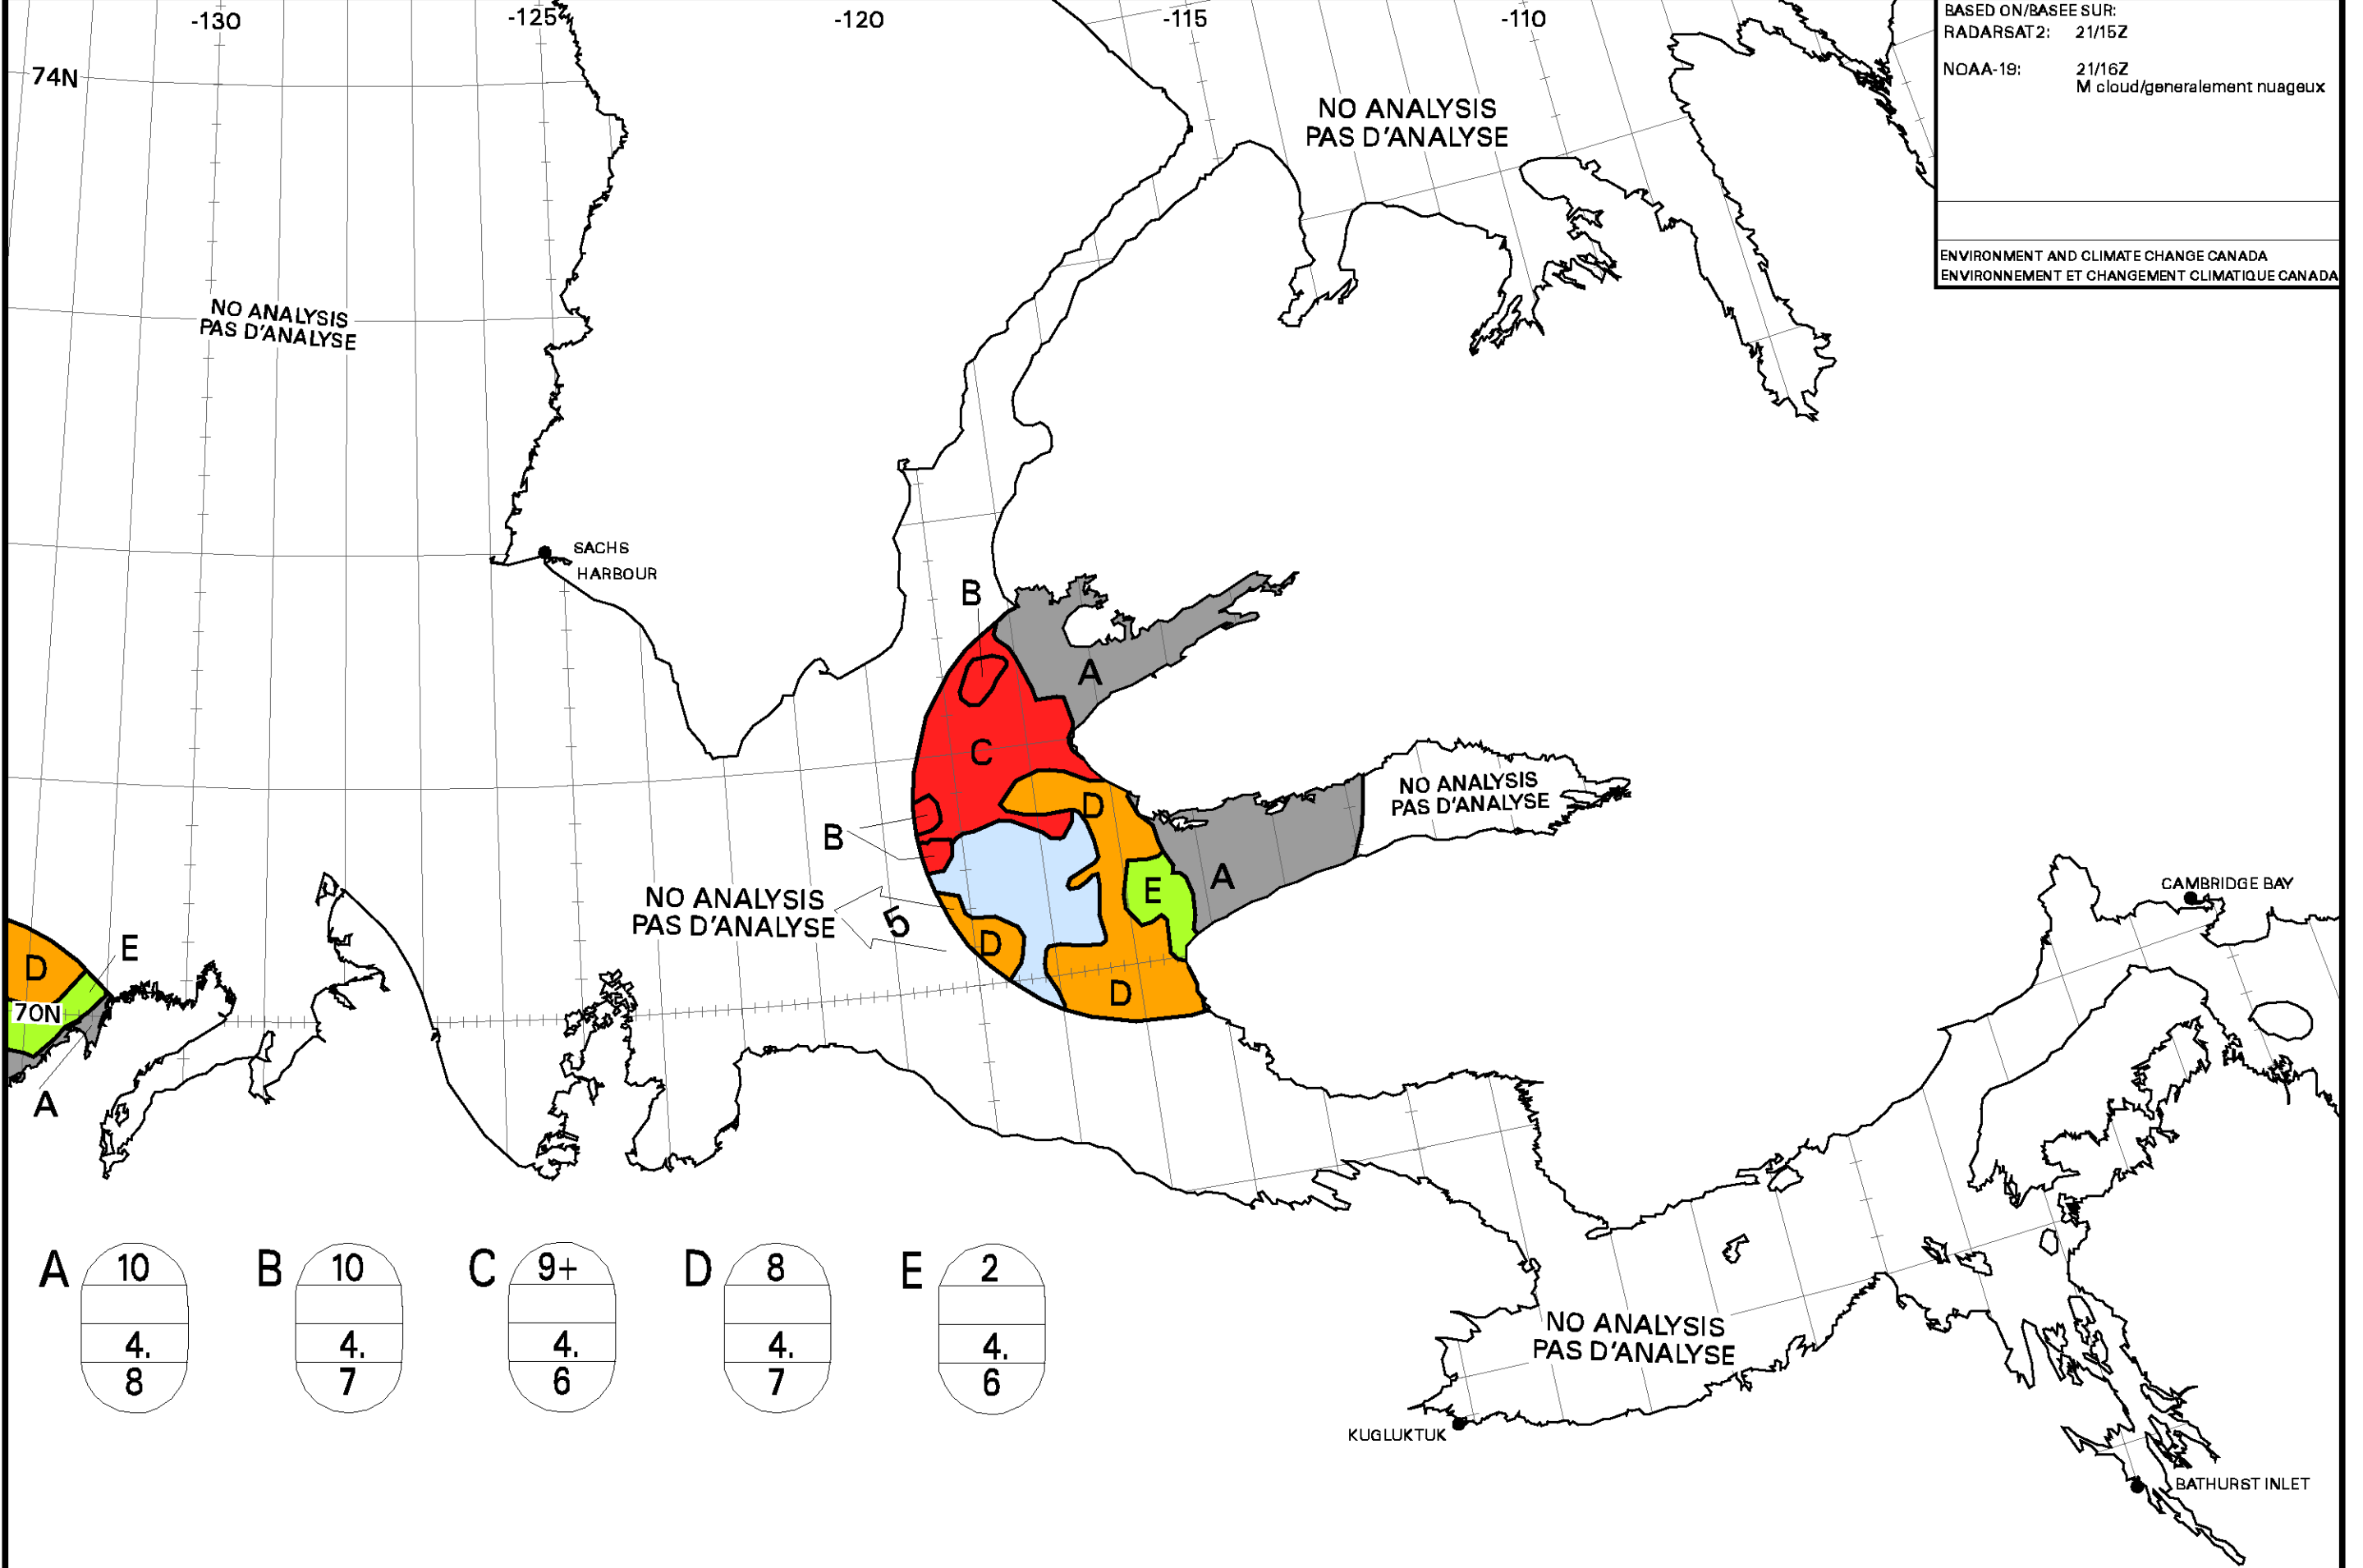

BASED ON/BASEE SUR:  
RADARSAT2: 21/15Z  
NOAA-19: 21/16Z  
M cloud/généralement nuageux

ENVIRONMENT AND CLIMATE CHANGE CANADA  
ENVIRONNEMENT ET CHANGEMENT CLIMATIQUE CANADA

A	10	B	10	C	9+	D	8	E	2
	4.		4.		4.		4.		4.
	8		7		6		7		6