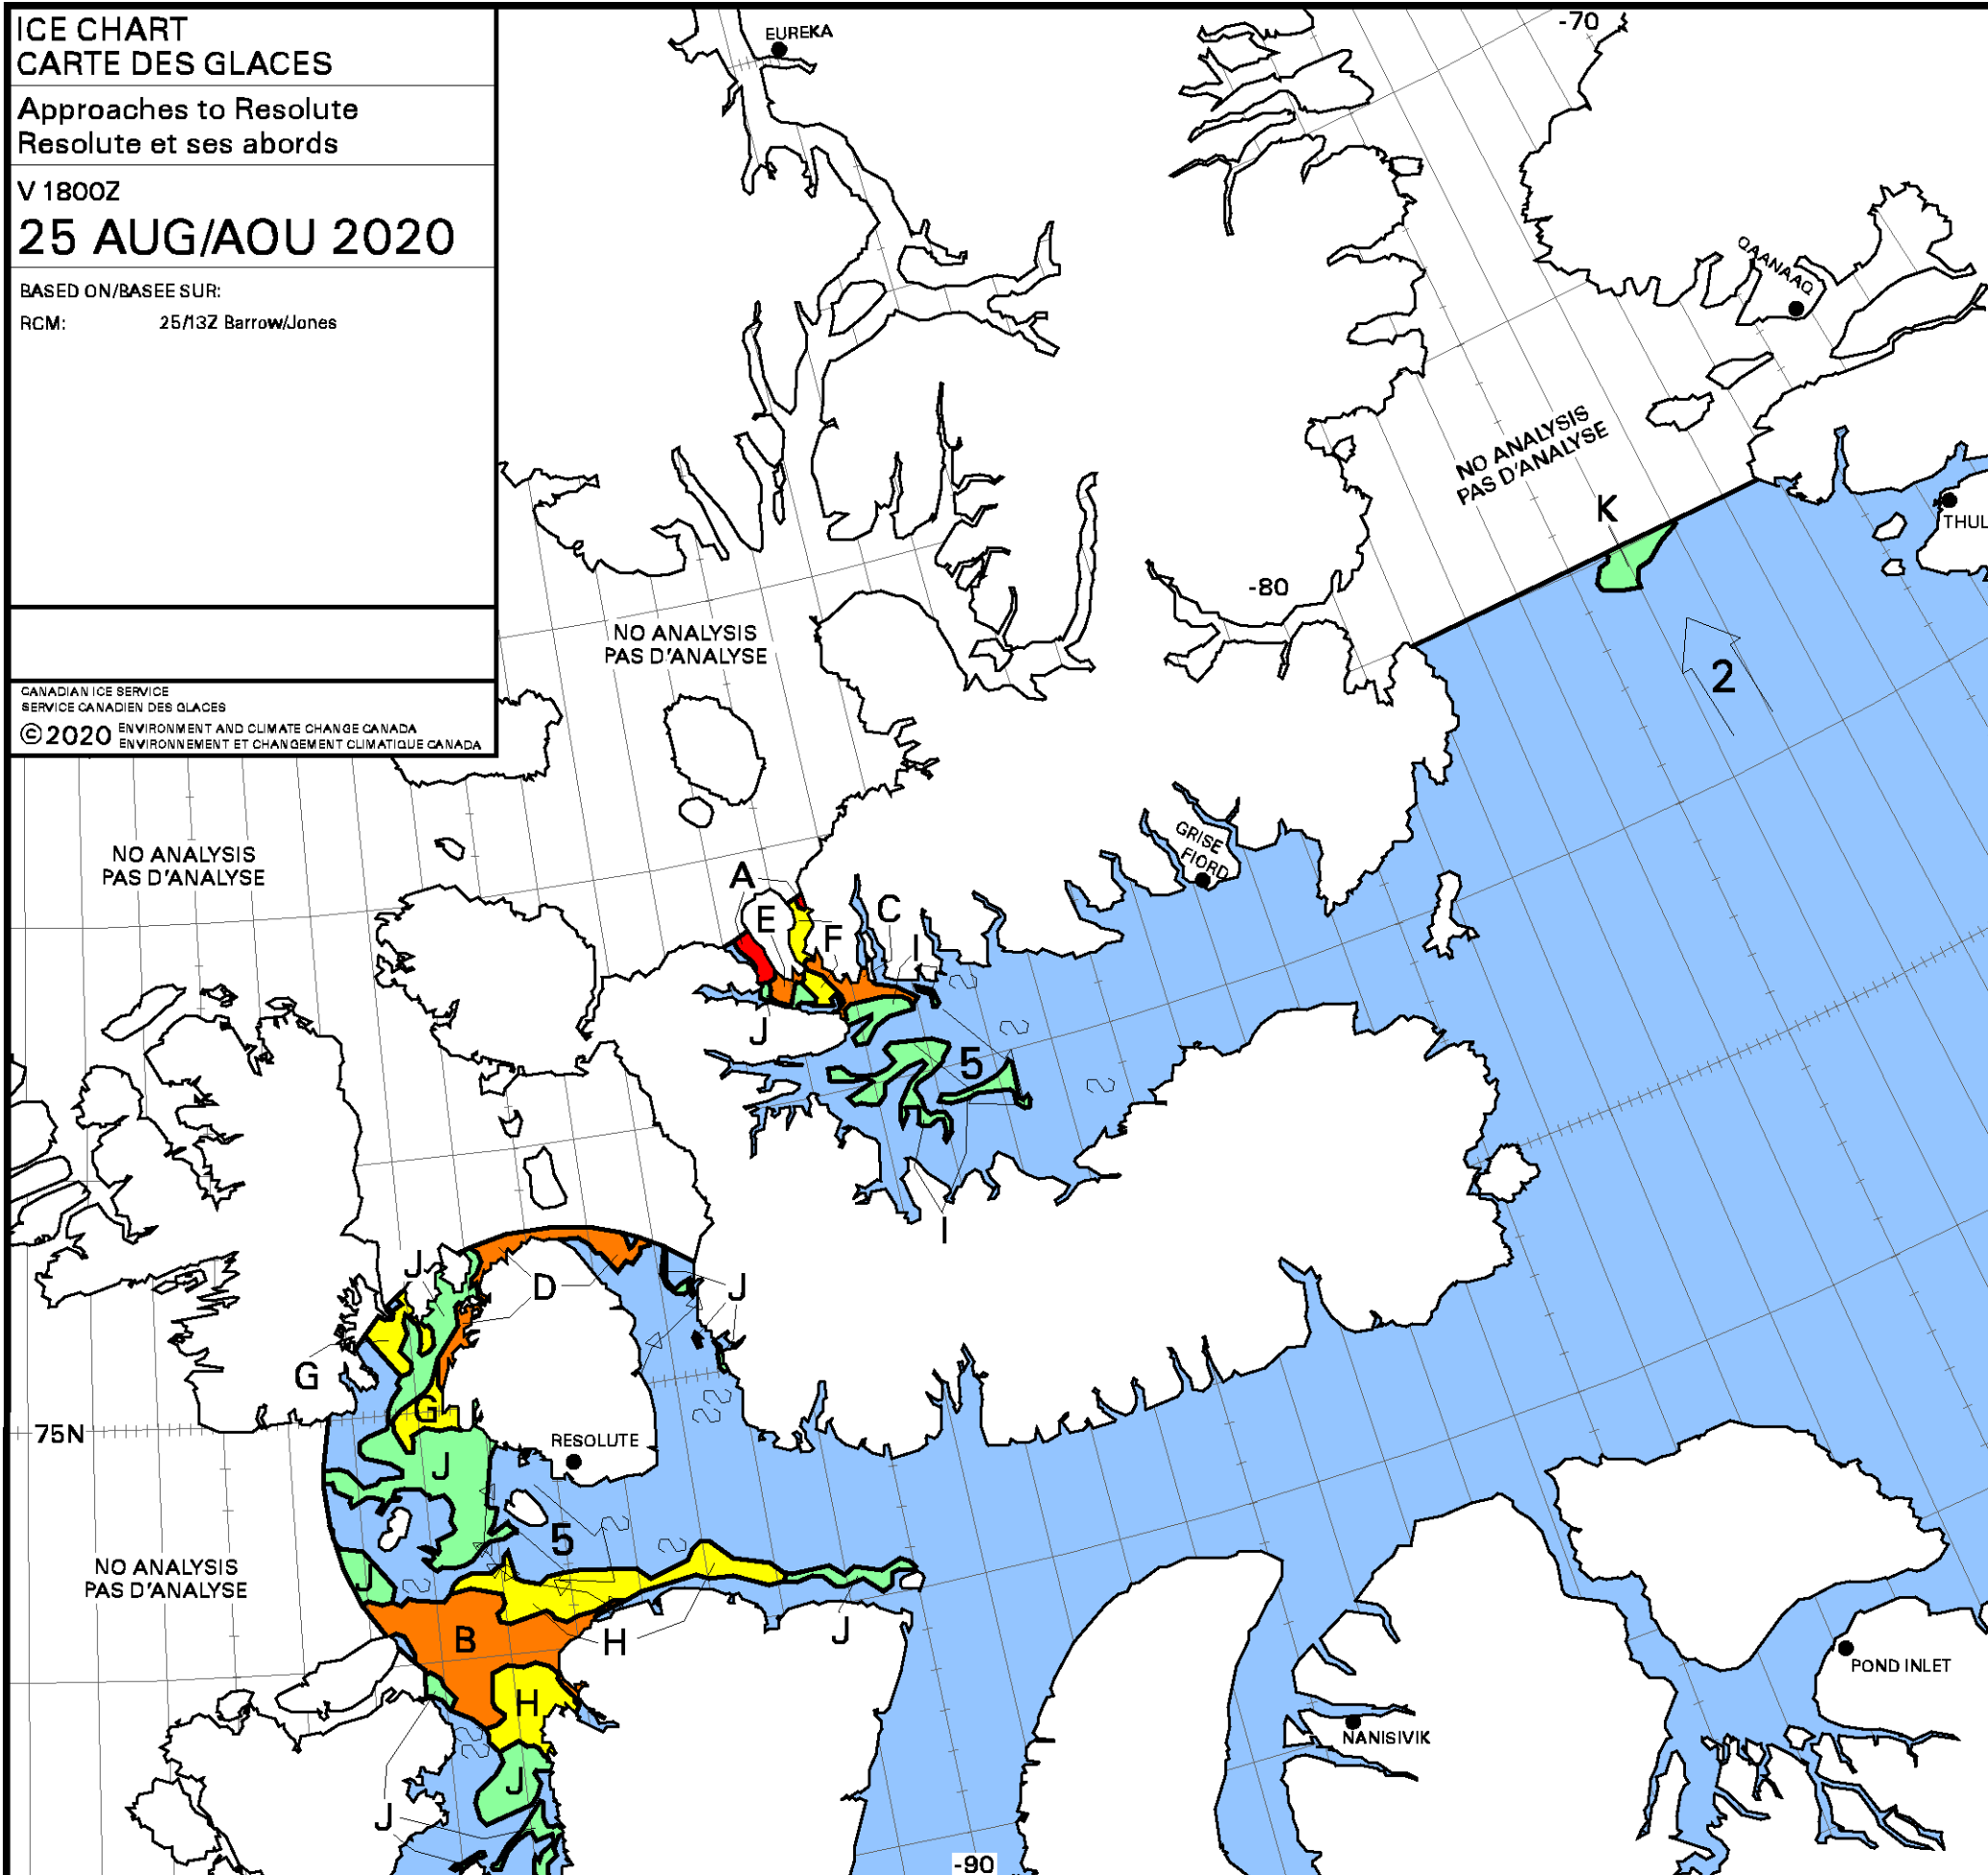

**ICE CHART**  
**CARTE DES GLACES**  
 Approaches to Resolute  
 Resolute et ses abords  
 V 1800Z  
**25 AUG/AOU 2020**

BASED ON/BASEE SUR:  
 RCM: 25/13Z Barrow/Jones

CANADIAN ICE SERVICE  
 SERVICE CANADIEN DES GLACES  
 © 2020 ENVIRONMENT AND CLIMATE CHANGE CANADA  
 ENVIRONNEMENT ET CHANGEMENT CLIMATIQUE CANADA

**A**

9
1 8
7 4.
3 3

**B**

8
2 6
7 4.
5 4

**C**

7
7
4.
5

**D**

7
1 6
7 4.
5 4