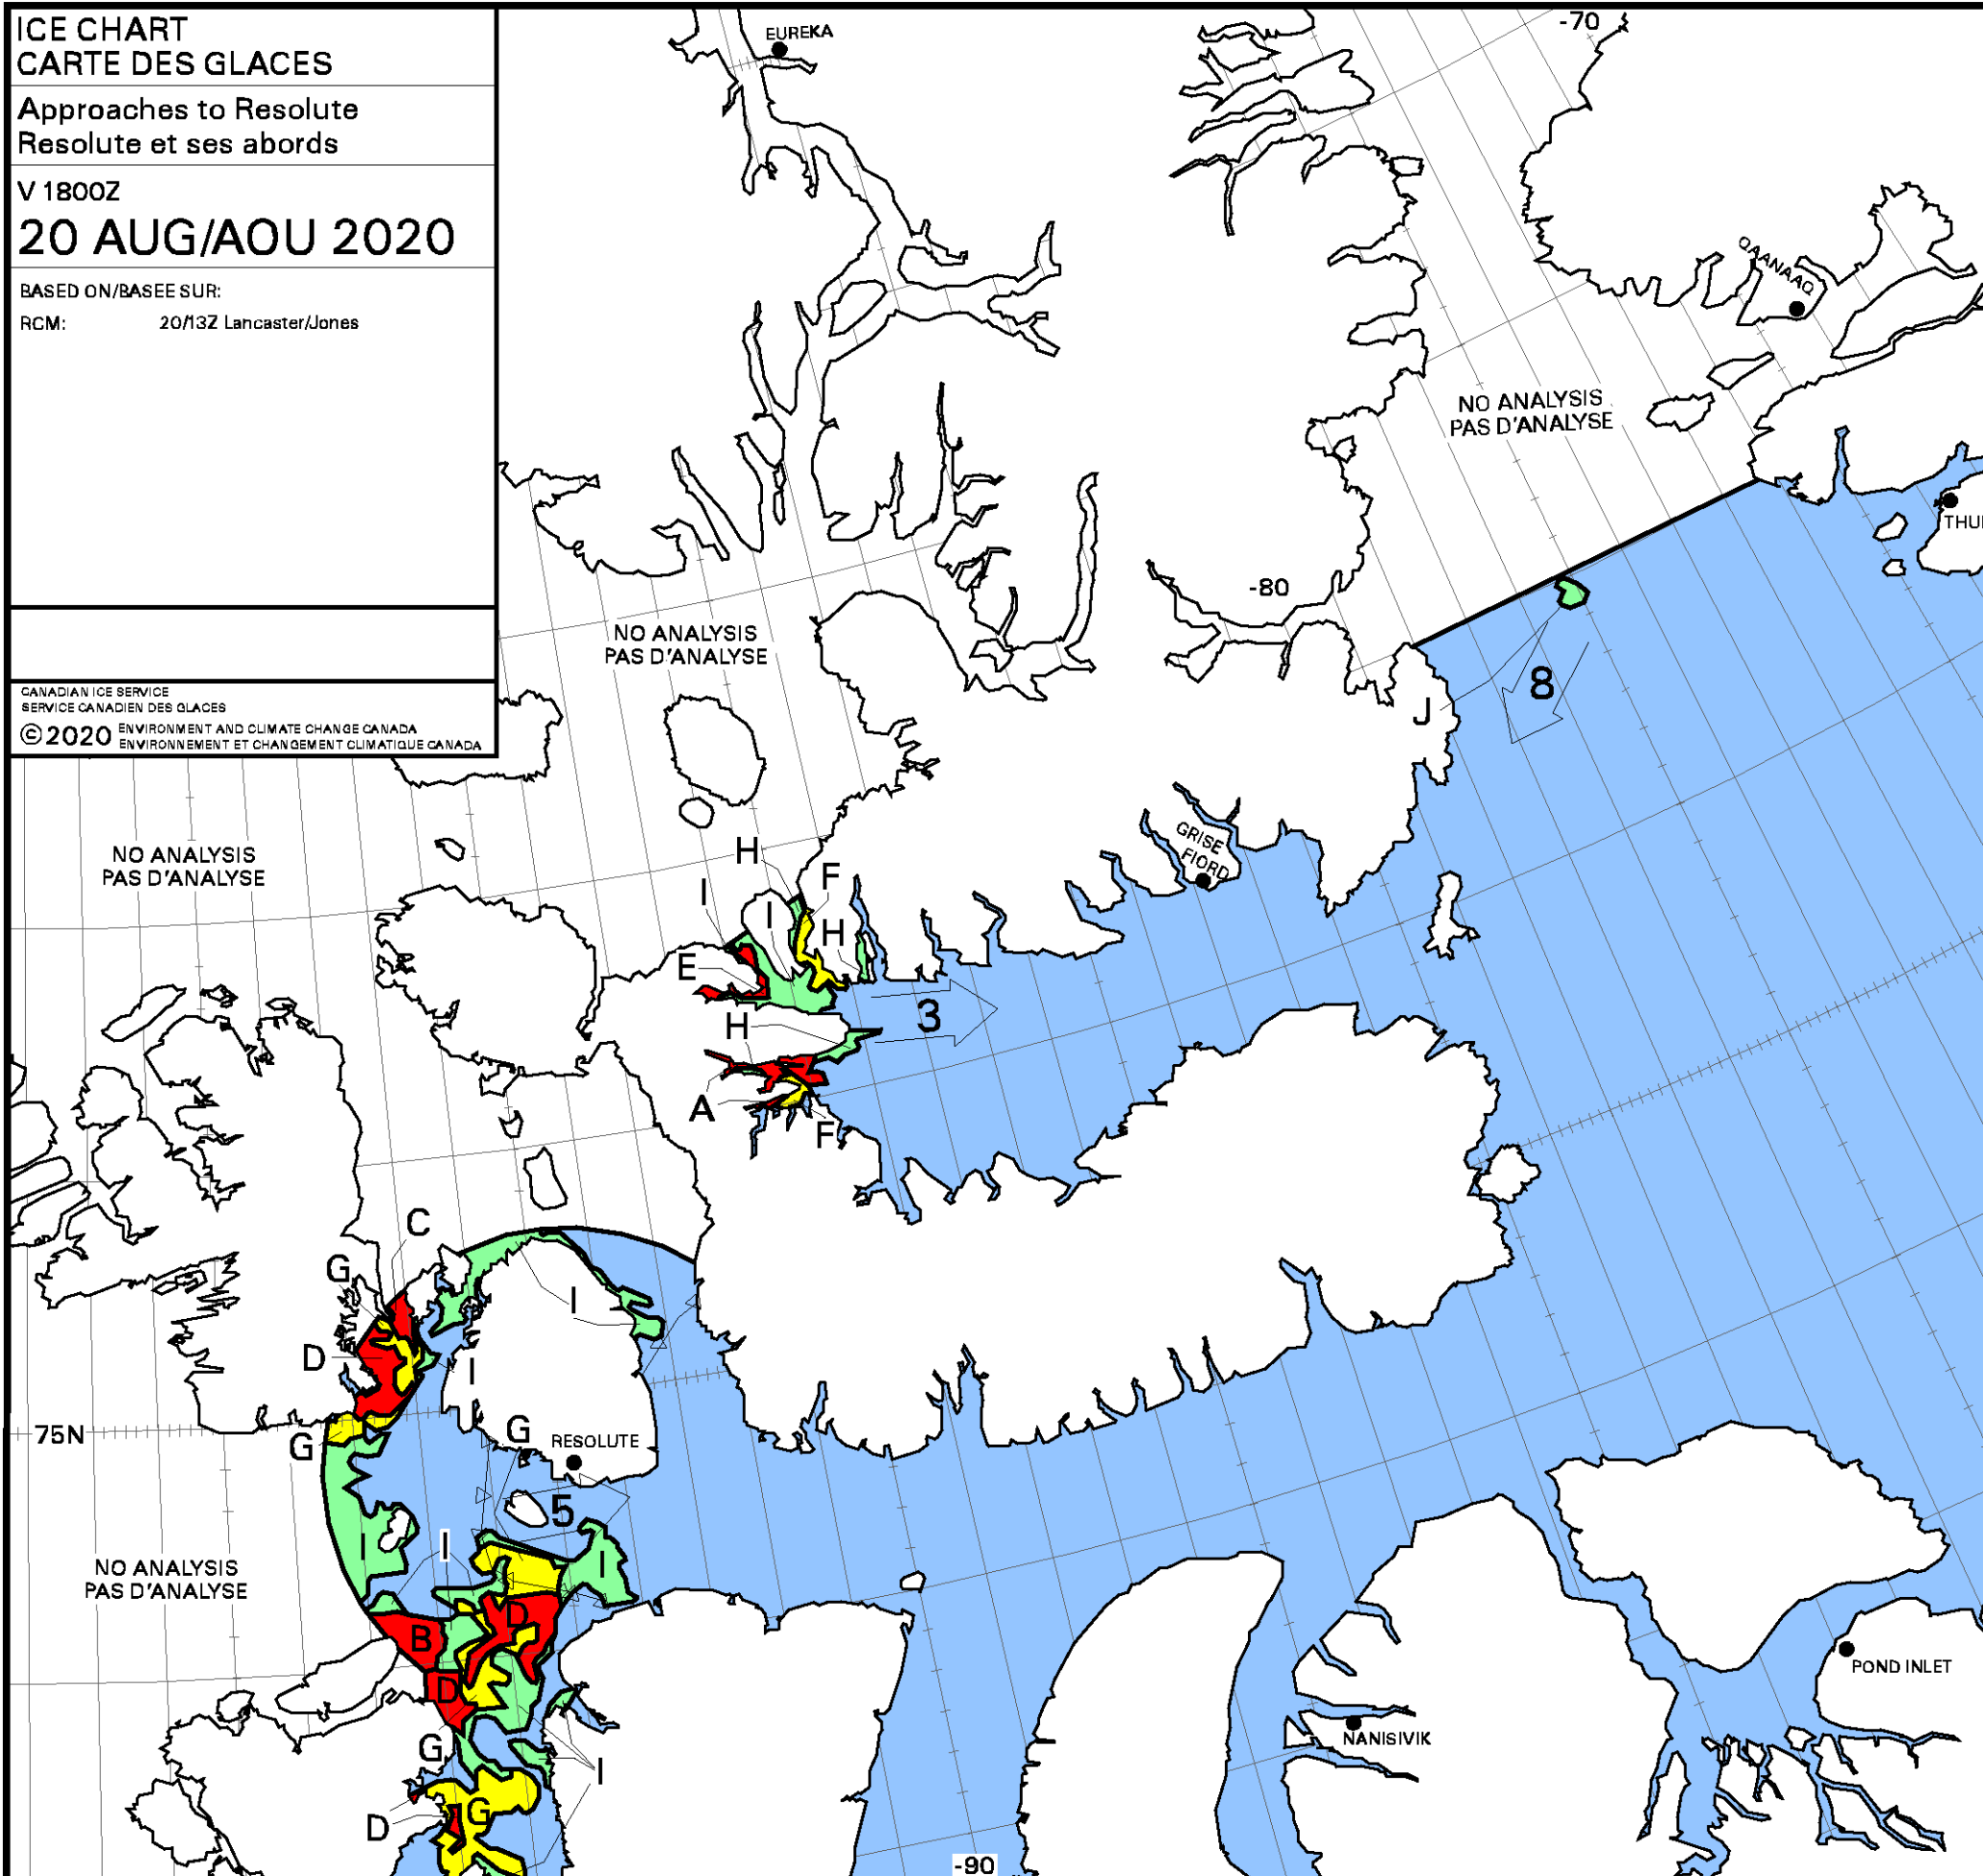

ICE CHART
CARTE DES GLACES
 Approaches to Resolute
 Resolute et ses abords
 V 1800Z
20 AUG/AOU 2020

BASED ON/BASÉ SUR:
 RCM: 2013Z Lancaster/Jones

CANADIAN ICE SERVICE
 SERVICE CANADIEN DES GLACES
 © 2020 ENVIRONMENT AND CLIMATE CHANGE CANADA
 ENVIRONNEMENT ET CHANGEMENT CLIMATIQUE CANADA

A

9
4
5

B

9
4 5
7 4.
6 5

C

9
3 6
7 4.
6 5

D

9
2 7
7 4.
6 5