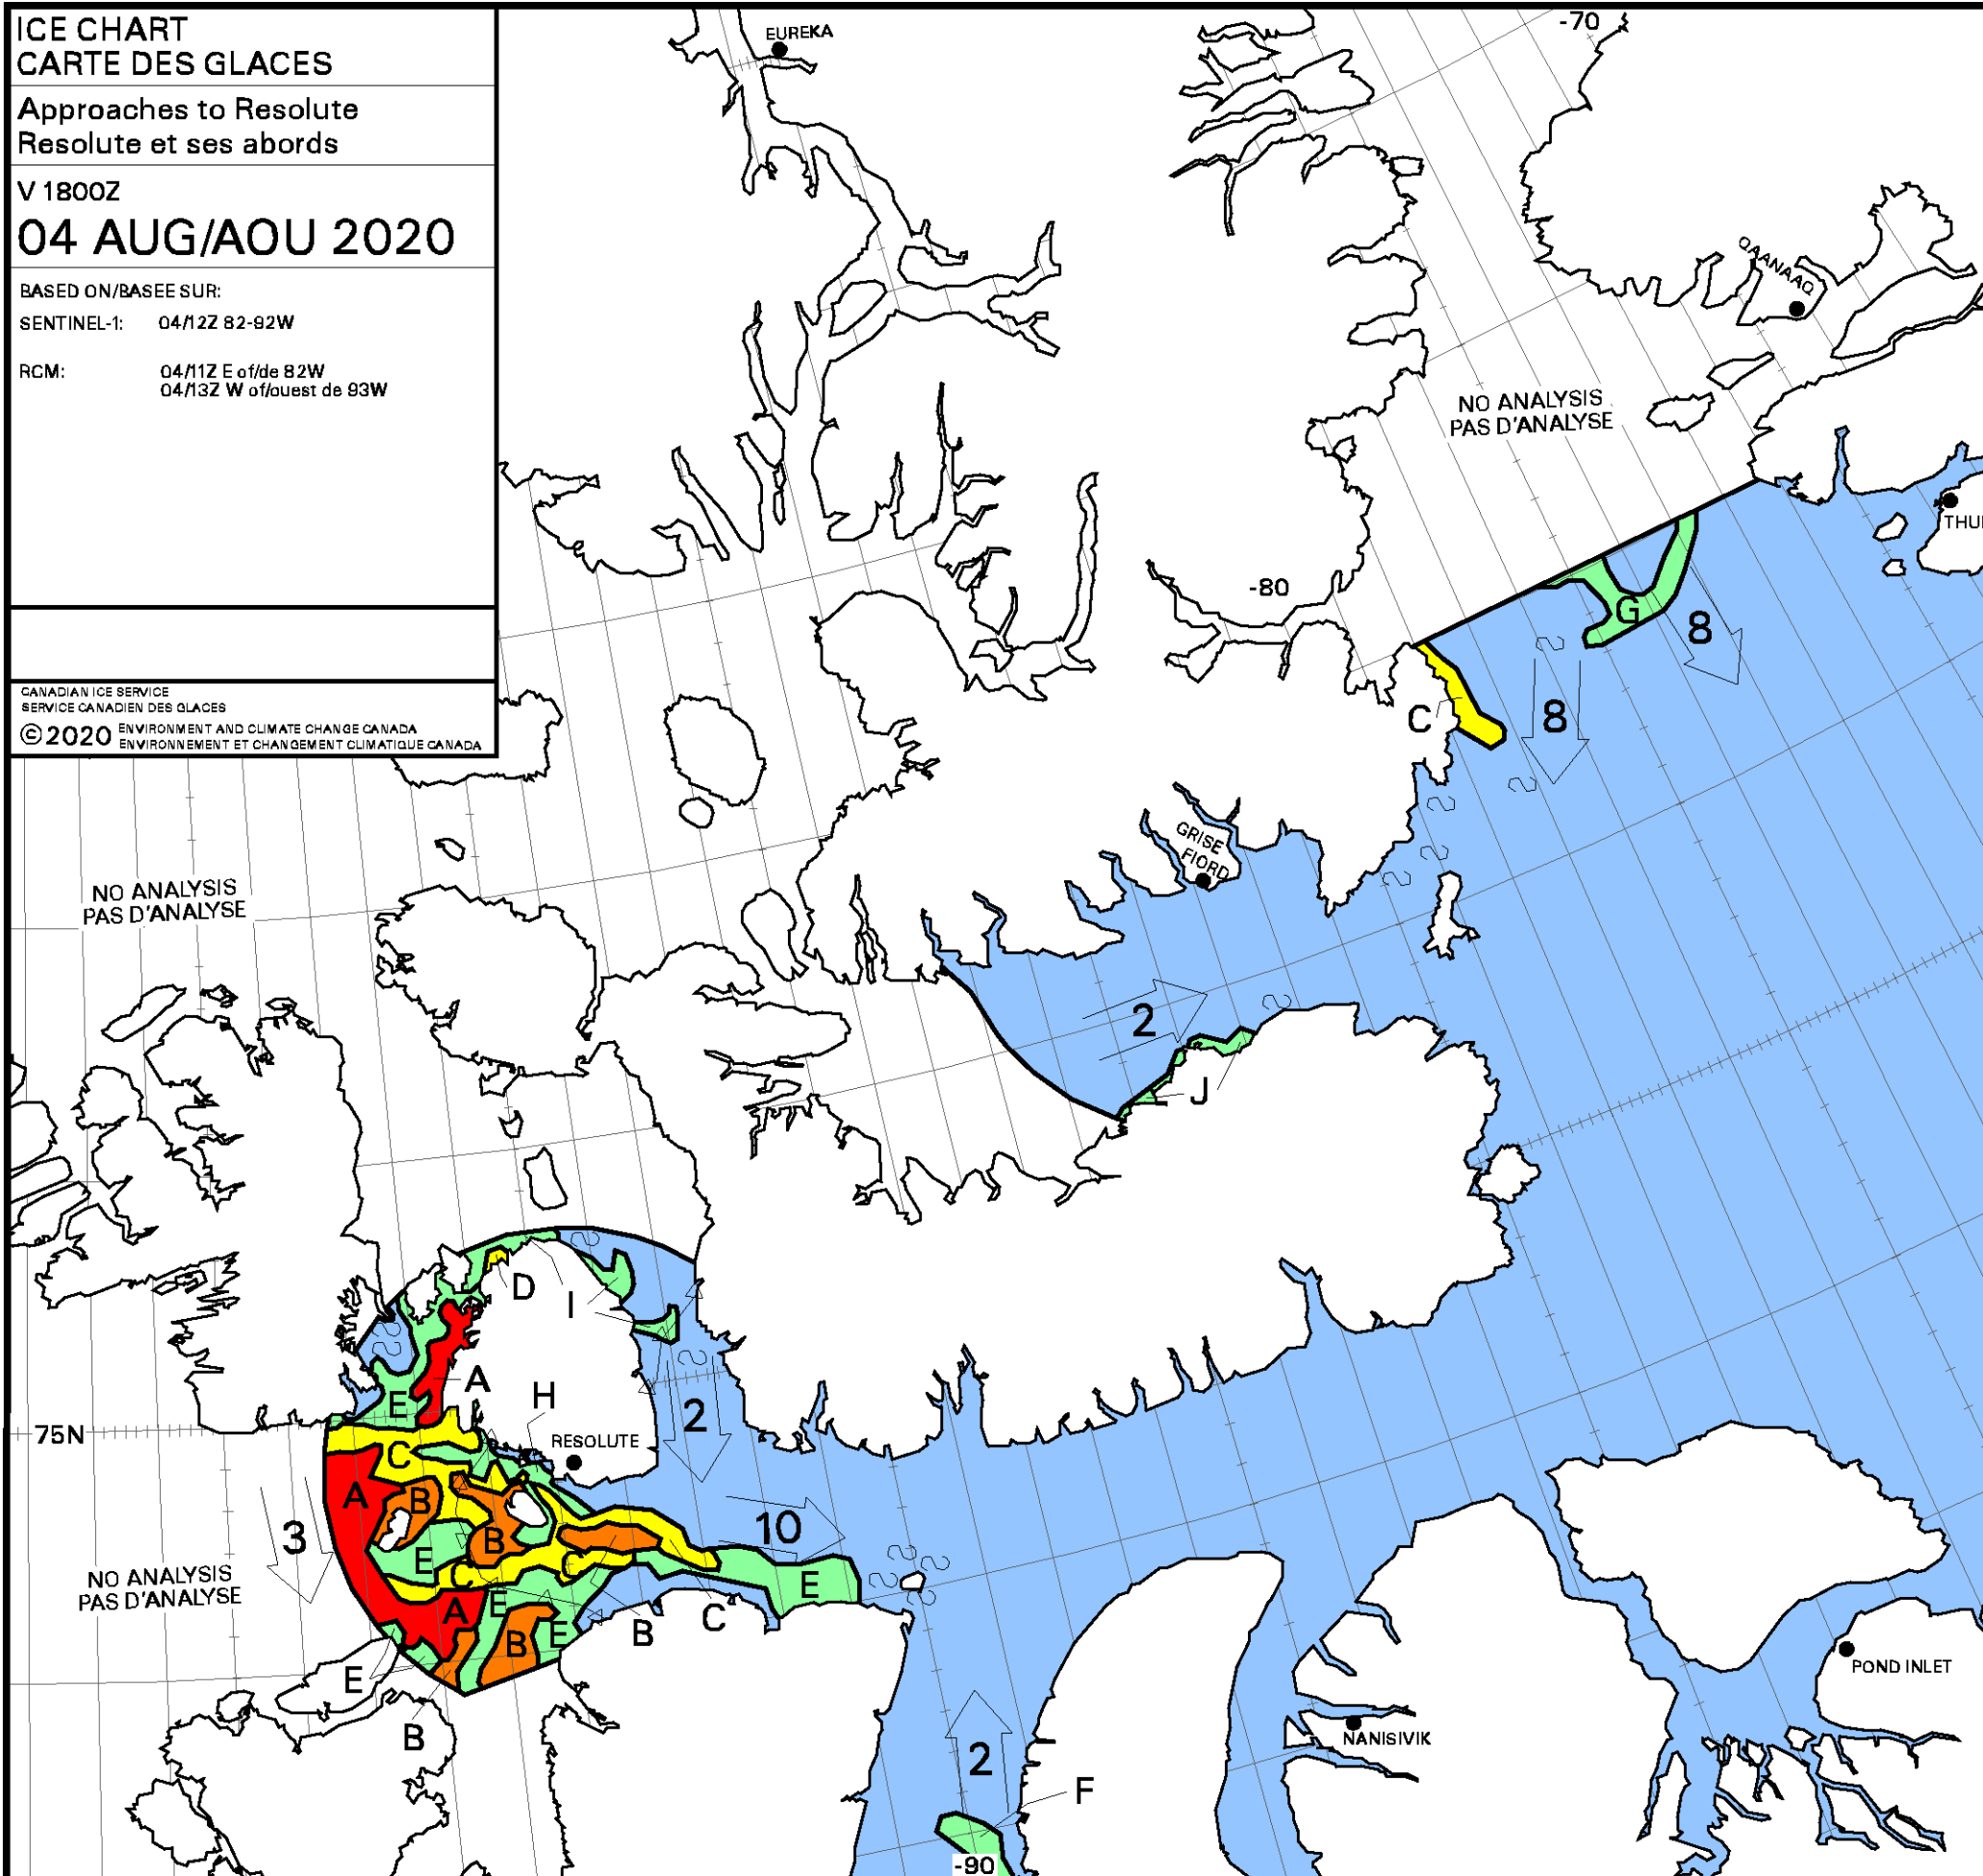

ICE CHART
CARTE DES GLACES
 Approaches to Resolute
 Resolute et ses abords
 V 1800Z
04 AUG/AOU 2020

BASED ON/BASEE SUR:
 SENTINEL-1: 04/12Z 82-92W
 RCM: 04/11Z E of/de 82W
 04/13Z W of/ouest de 93W

CANADIAN ICE SERVICE
 SERVICE CANADIEN DES GLACES
 ENVIRONMENT AND CLIMATE CHANGE CANADA
 ENVIRONNEMENT ET CHANGEMENT CLIMATIQUE CANADA
 © 2020

A 9 7 4. 6	B 7 7 4. 6
C 5 7 4. 4	D 5 1 4 7 4. 4 4
E 3 7 4. 4	F 3 4. 4
G 3 1 2 7 4. 4 4	H 2 7 4. 4
I 1 7. ~9+	J 1 7 4. 4

WMO Colour Code - Concentration

Ice Free Libre de glace	1-3/10	7-8/10
< 1/10	4-6/10	9-10/10