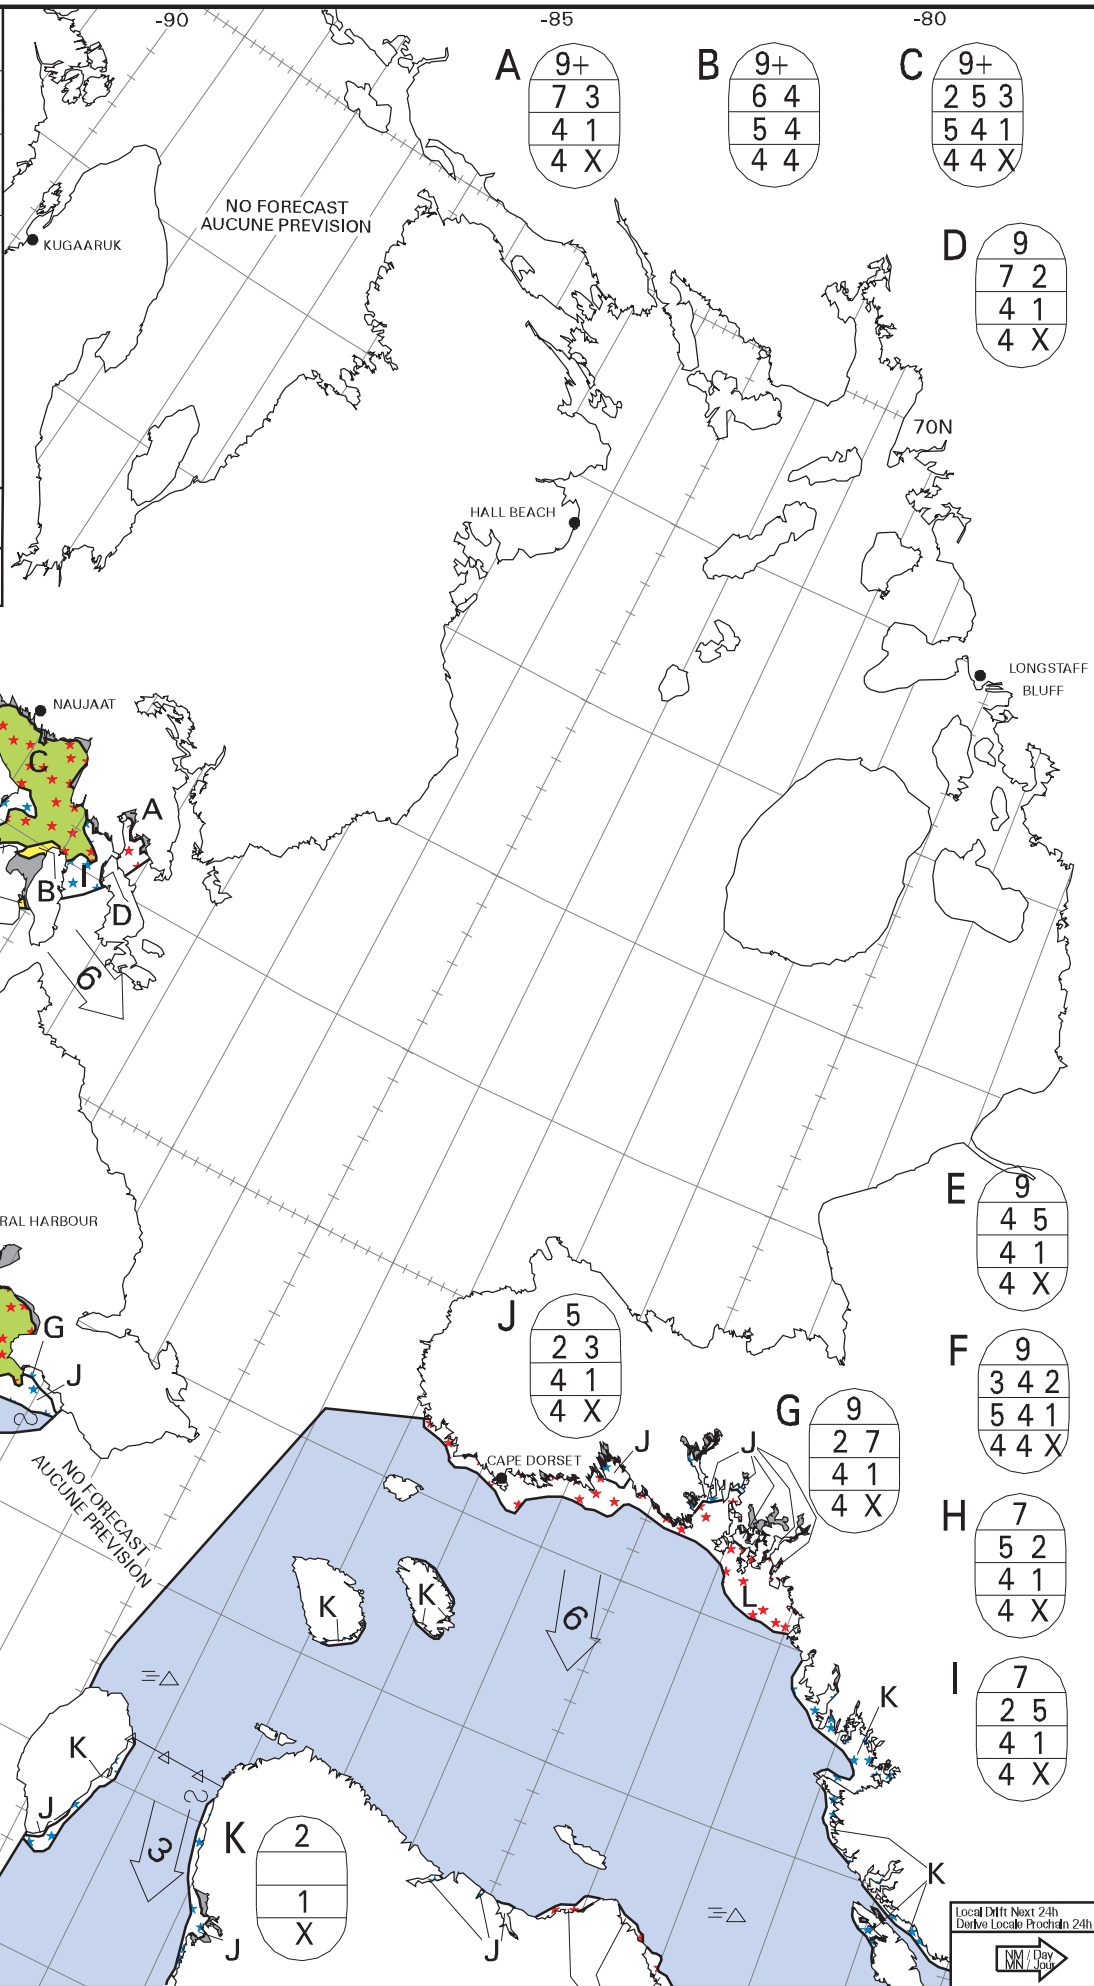

ICE CHART
CARTE DES GLACES

Foxe Basin
Bassin Foxe

V 1800Z
20 NOV/NOV 2020

BASED ON/BASEE SUR:

CANADIAN ICE SERVICE
SERV ICE CANADIEN DES GLACES
© 2020 ENVIRONMENT AND CLIMATE CHANGE CANADA
ENVIRONNEMENT ET CHANGEMENT CLIMATIQUE CANADA

A

9+
7 3
4 1
4 X

B

9+
6 4
5 4
4 4

C

9+
2 5 3
5 4 1
4 4 X

D

9
7 2
4 1
4 X

L

2
1 1
4 1
4 X

J

5
2 3
4 1
4 X

G

9
2 7
4 1
4 X

E

9
4 5
4 1
4 X

Local Drift Next 24h
Dirivo Localo Prochain 24h