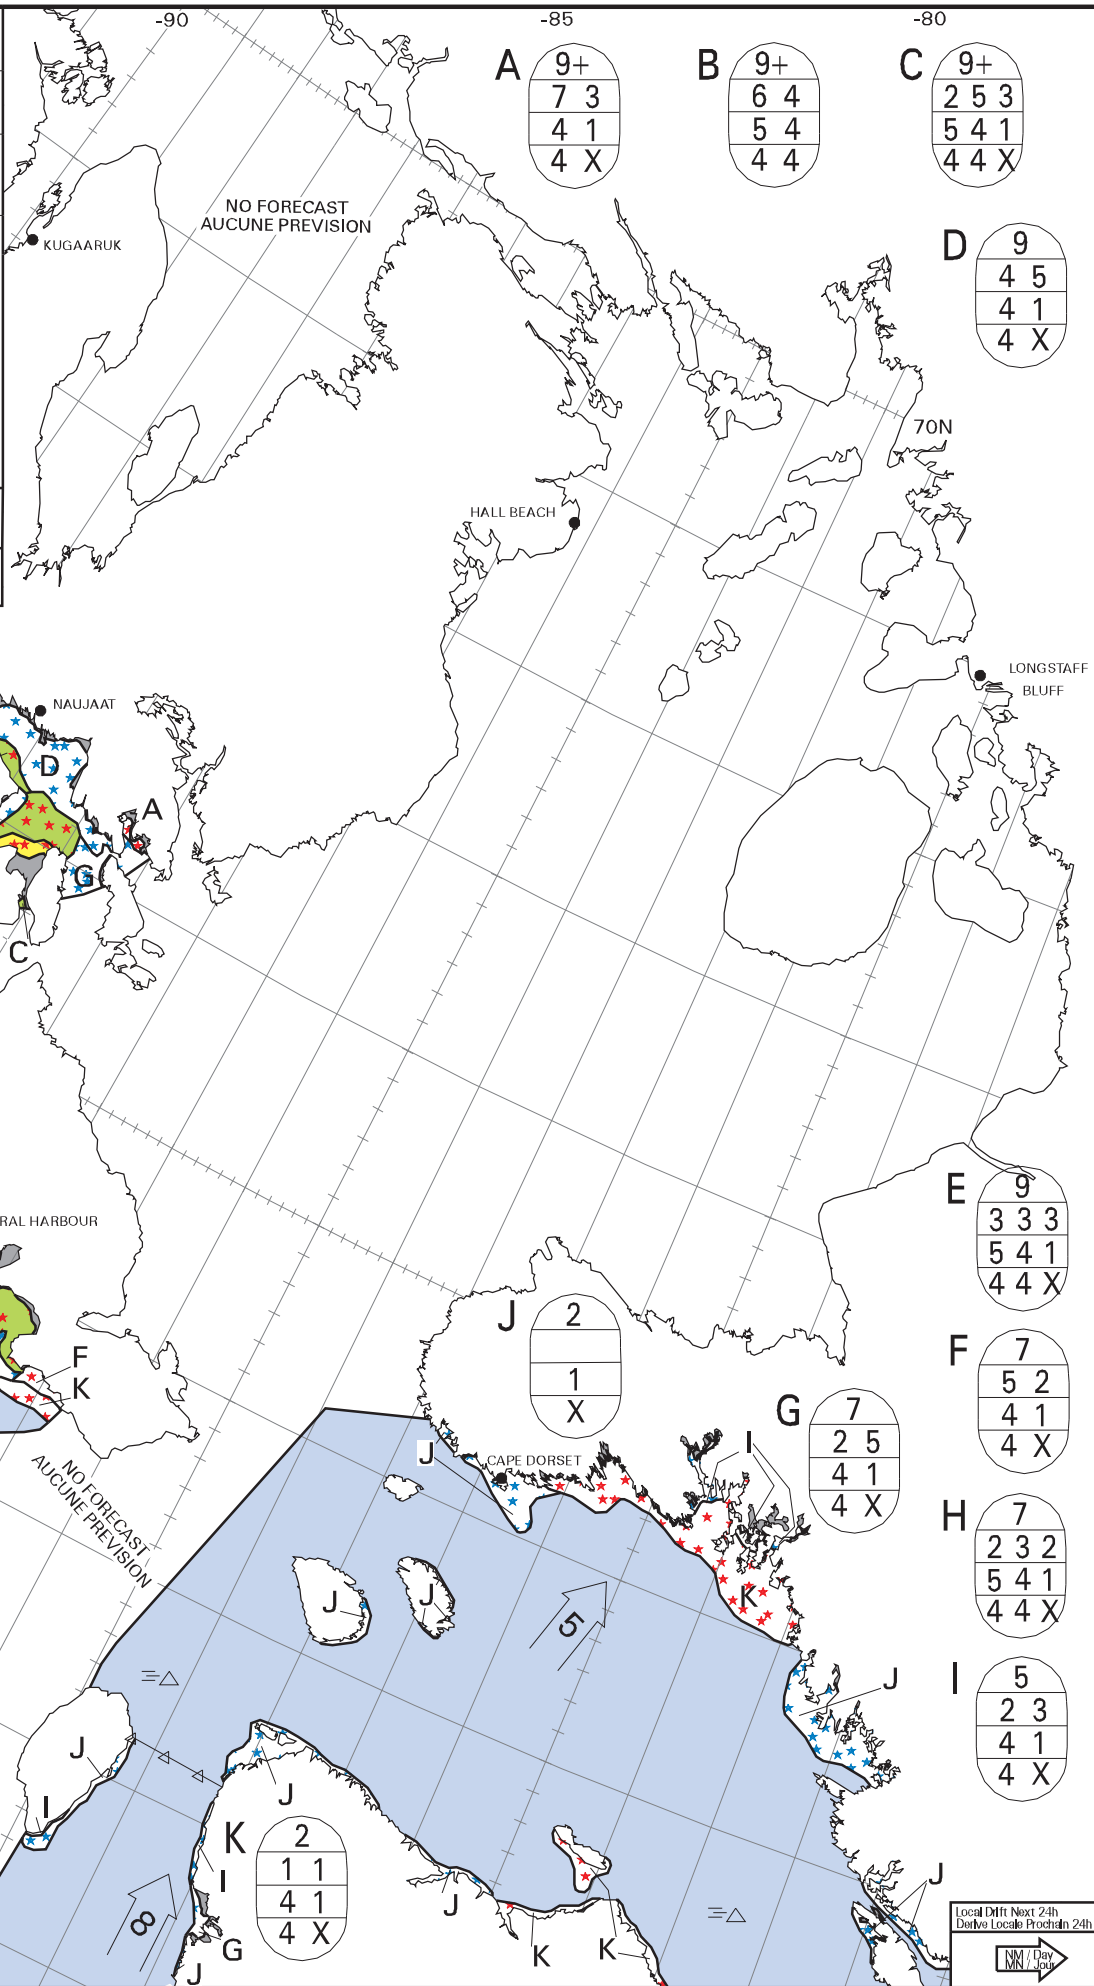

ICE CHART
CARTE DES GLACES

Foxe Basin
Bassin Foxe

V 1800Z
19 NOV/NOV 2020

BASED ON/BASÉ SUR:

SENTINEL-1: 19/12Z
btm/entre LON 80W-88W

RCM: 18/22Z Hudson Str.

RCM: 19/1115Z-1215Z
Hudson Str./Foxe Basin

CANADIAN ICE SERVICE
SERV ICE CANADIEN DES GLACES
© 2020 ENVIRONMENT AND CLIMATE CHANGE CANADA
ENVIRONNEMENT ET CHANGEMENT CLIMATIQUE CANADA

A

9+
7 3
4 1
4 X

B

9+
6 4
5 4
4 4

C

9+
2 5 3
5 4 1
4 4 X

D

9
4 5
4 1
4 X

E

9
3 3 3
5 4 1
4 4 X

F

7
5 2
4 1
4 X

H

7
2 3 2
5 4 1
4 4 X

I

5
2 3
4 1
4 X

J

2
1
X

G

7
2 5
4 1
4 X

K

2
1 1
4 1
4 X

Local Drift Next 24h
Drifto Localo Prochain 24h