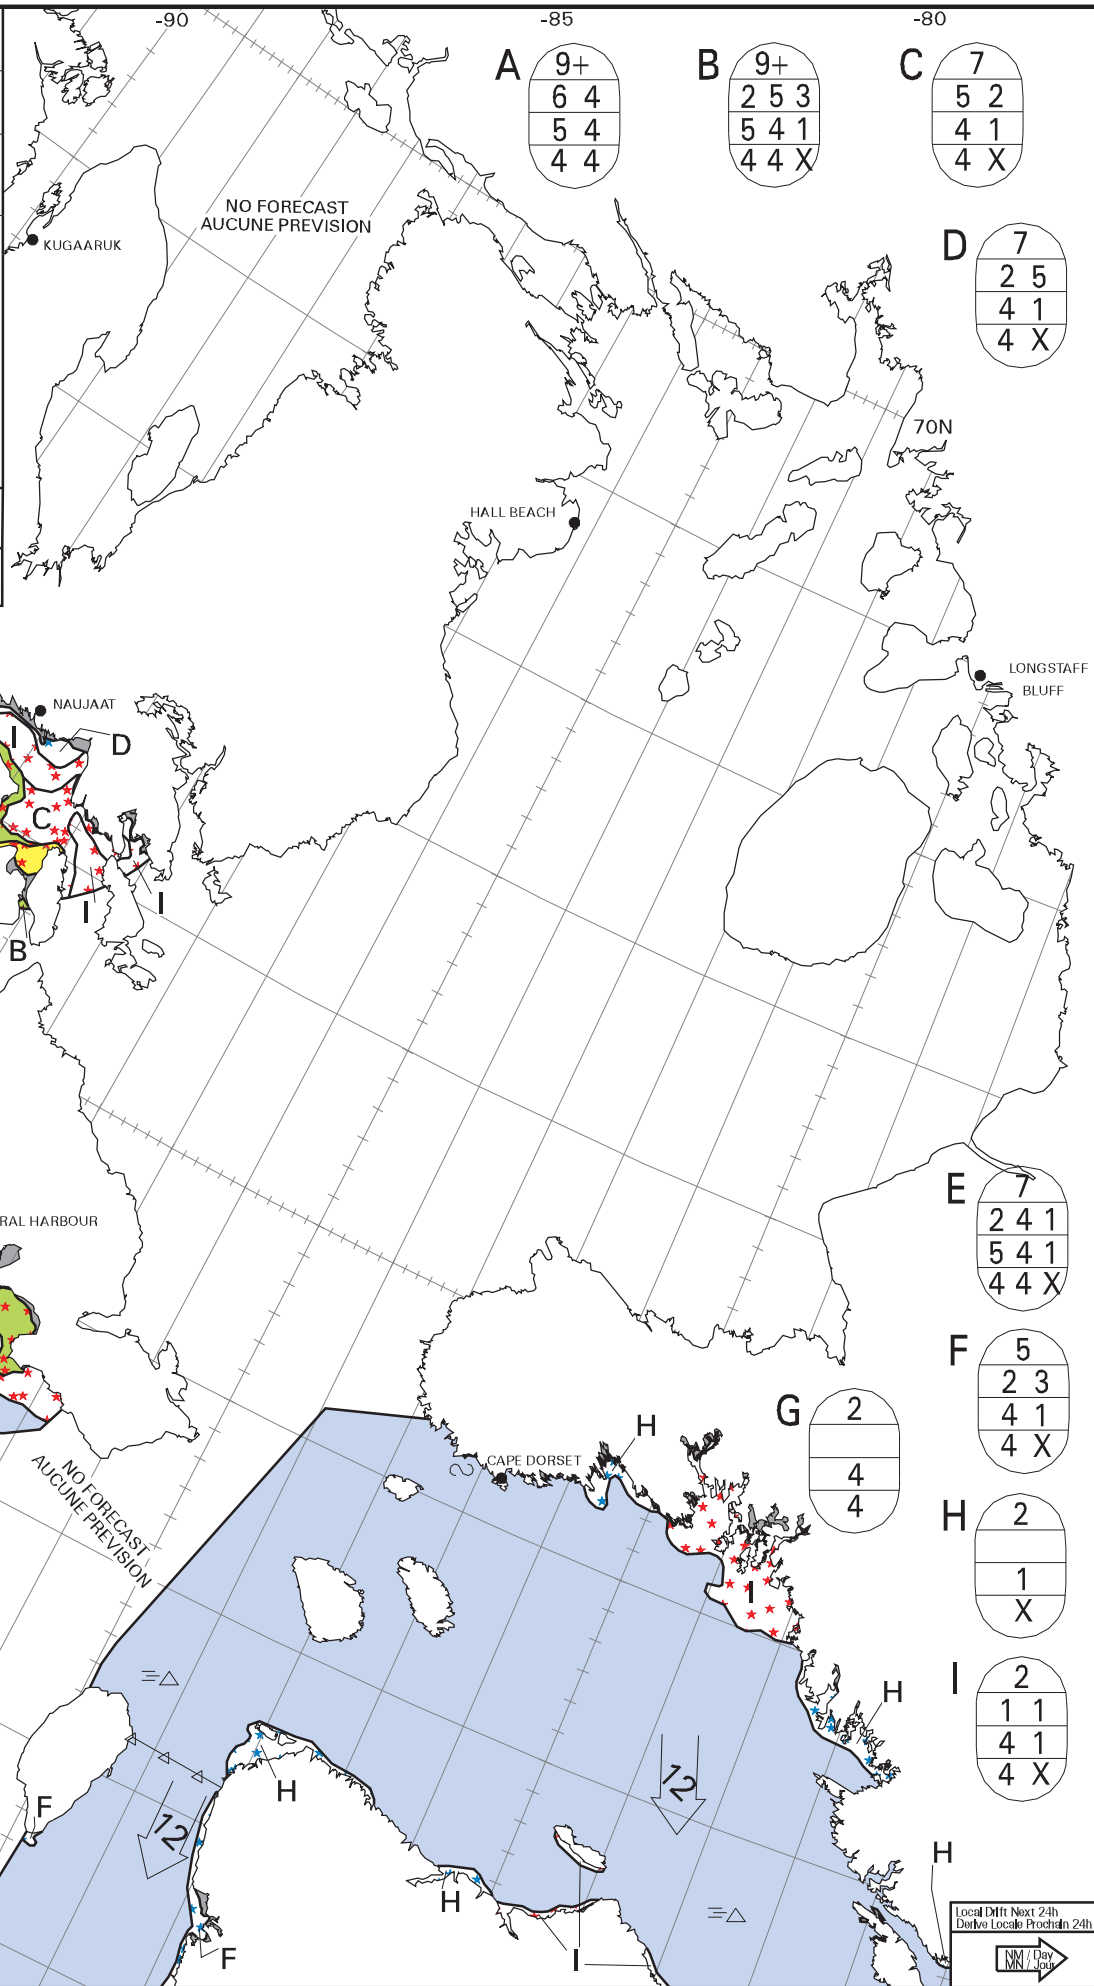

ICE CHART
CARTE DES GLACES

Foxe Basin
Bassin Foxe

V 1800Z
17 NOV/NOV 2020

BASED ON/BASÉ SUR:

RCM: 17/11Z E of/de 80W
17/12Z W of/ouest de 88W

SENTINEL-1: 17/11Z E of/de 80W
17/12Z W of/ouest de 83W

CANADIAN ICE SERVICE
SERV ICE CANADIEN DES GLACES
© 2020 ENVIRONMENT AND CLIMATE CHANGE CANADA
ENVIRONNEMENT ET CHANGEMENT CLIMATIQUE CANADA

A

9+
6 4
5 4
4 4

B

9+
2 5 3
5 4 1
4 4 X

C

7
5 2
4 1
4 X

D

7
2 5
4 1
4 X

E

7
2 4 1
5 4 1
4 4 X

F

5
2 3
4 1
4 X

G

2
4
4

H

2
1
X

I

2
1 1
4 1
4 X

Local Drift Next 24h
Drifts Locals Prochain 24h