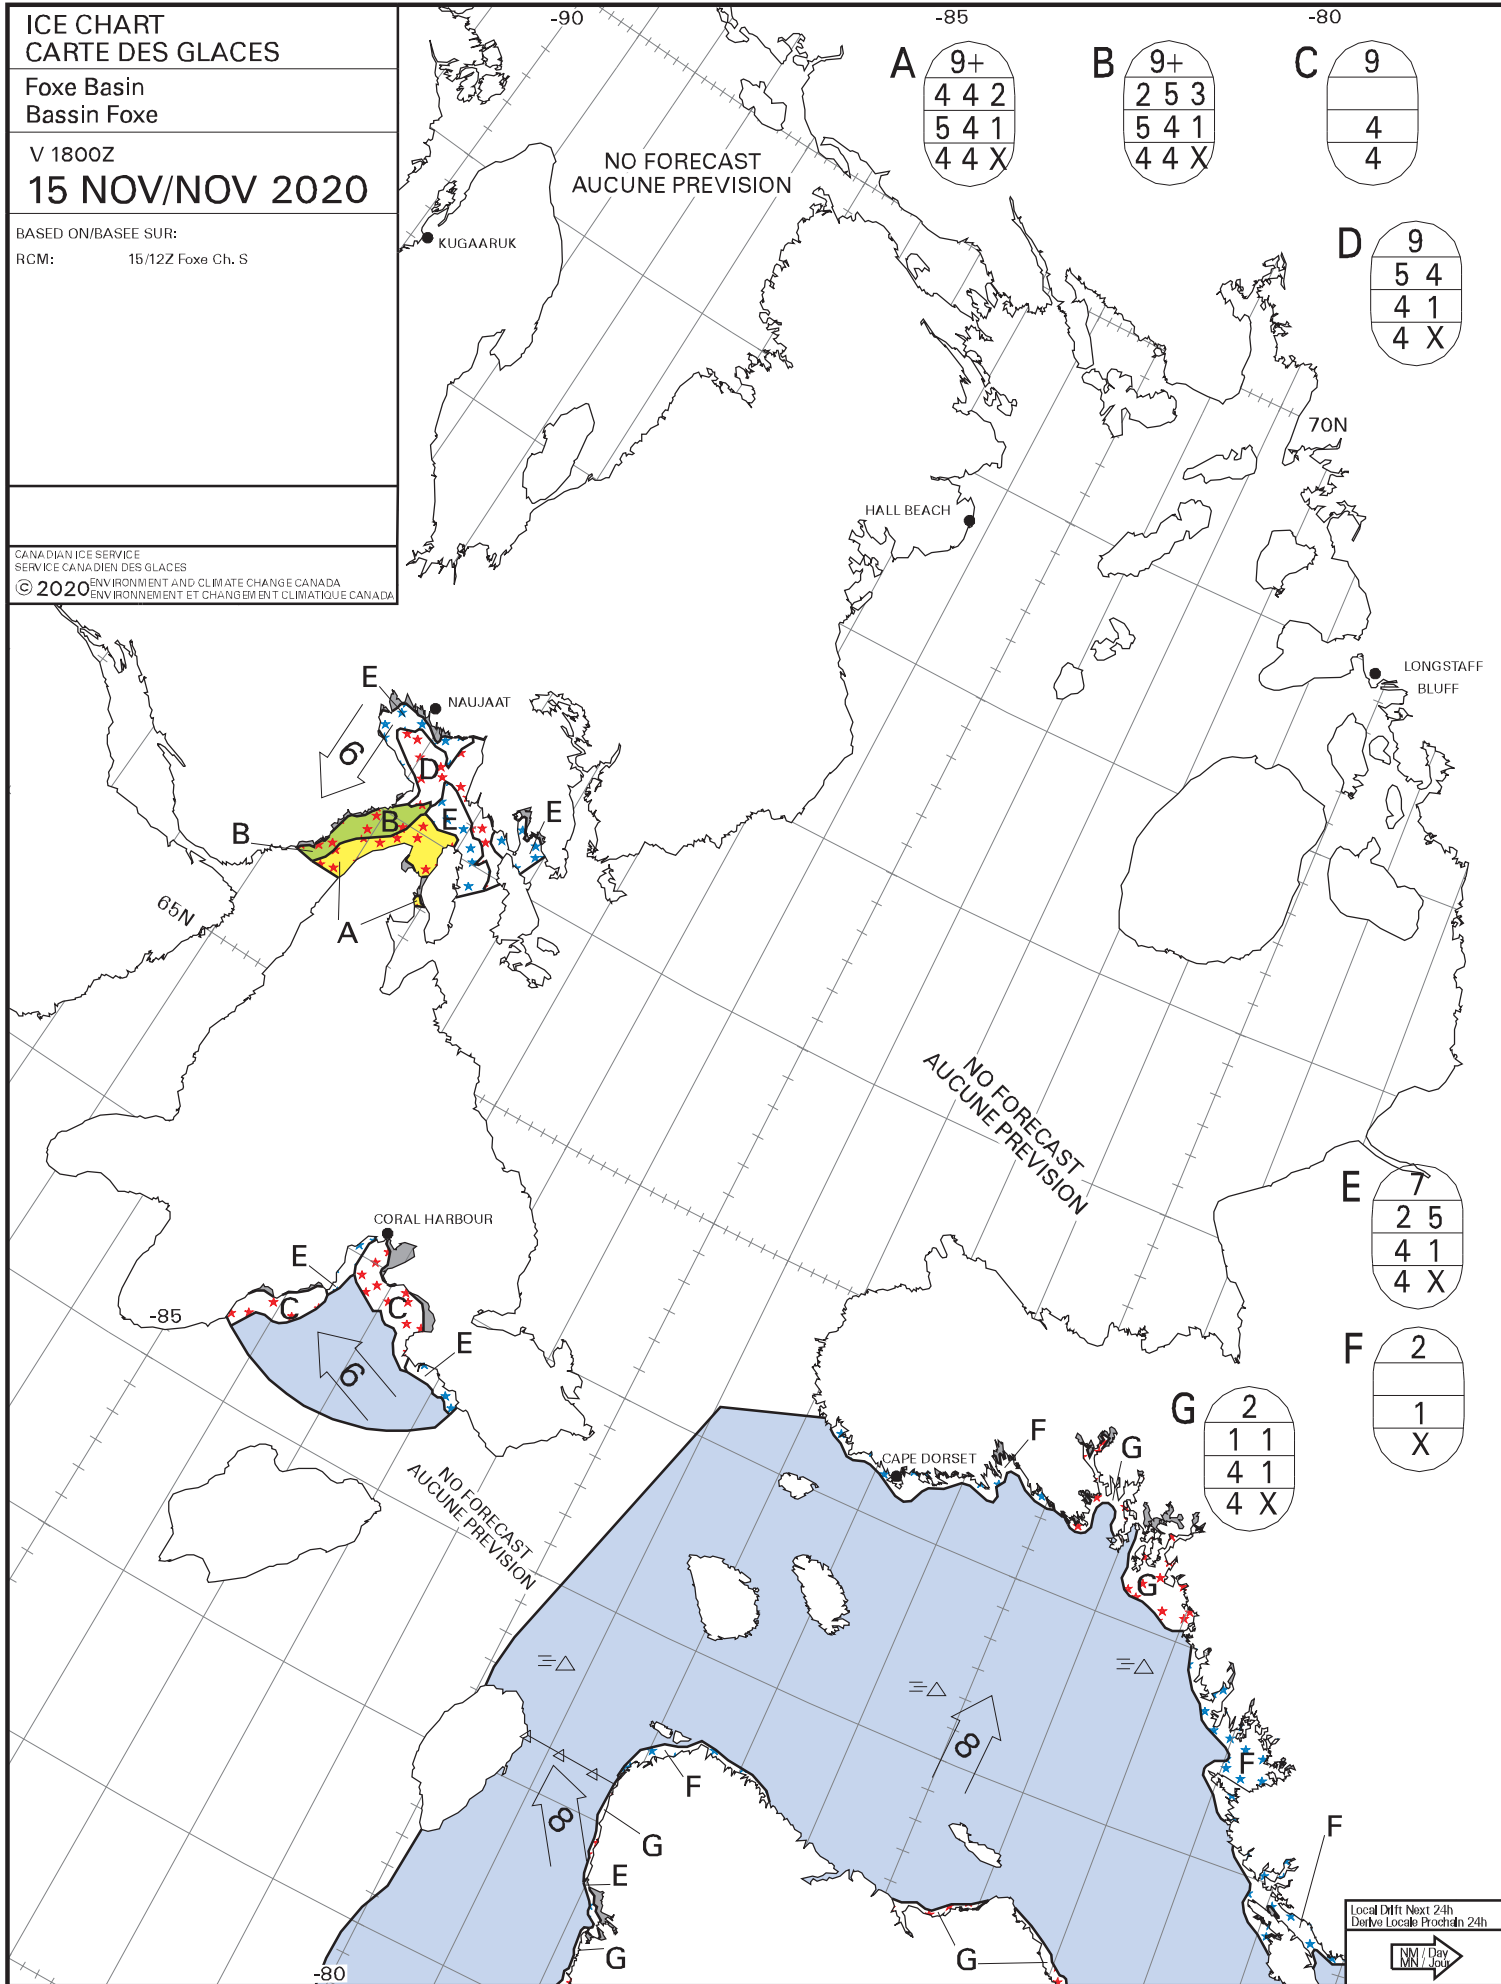

ICE CHART
CARTE DES GLACES

Foxe Basin
Bassin Foxe

V 1800Z
15 NOV/NOV 2020

BASED ON/BASÉ SUR:
RCM: 15/12Z Foxe Ch. S

CANADIAN ICE SERVICE
SERVICE CANADIEN DES GLACES
© 2020 ENVIRONMENT AND CLIMATE CHANGE CANADA
ENVIRONNEMENT ET CHANGEMENT CLIMATIQUE CANADA

A

9+
4 4 2
5 4 1
4 4 X

B

9+
2 5 3
5 4 1
4 4 X

C

9
4
4

D

9
5 4
4 1
4 X

E

7
2 5
4 1
4 X

F

2
1
X

G

2
1 1
4 1
4 X

Local Drift Next 24h
Drifto Localo Prochain 24h

N
Day