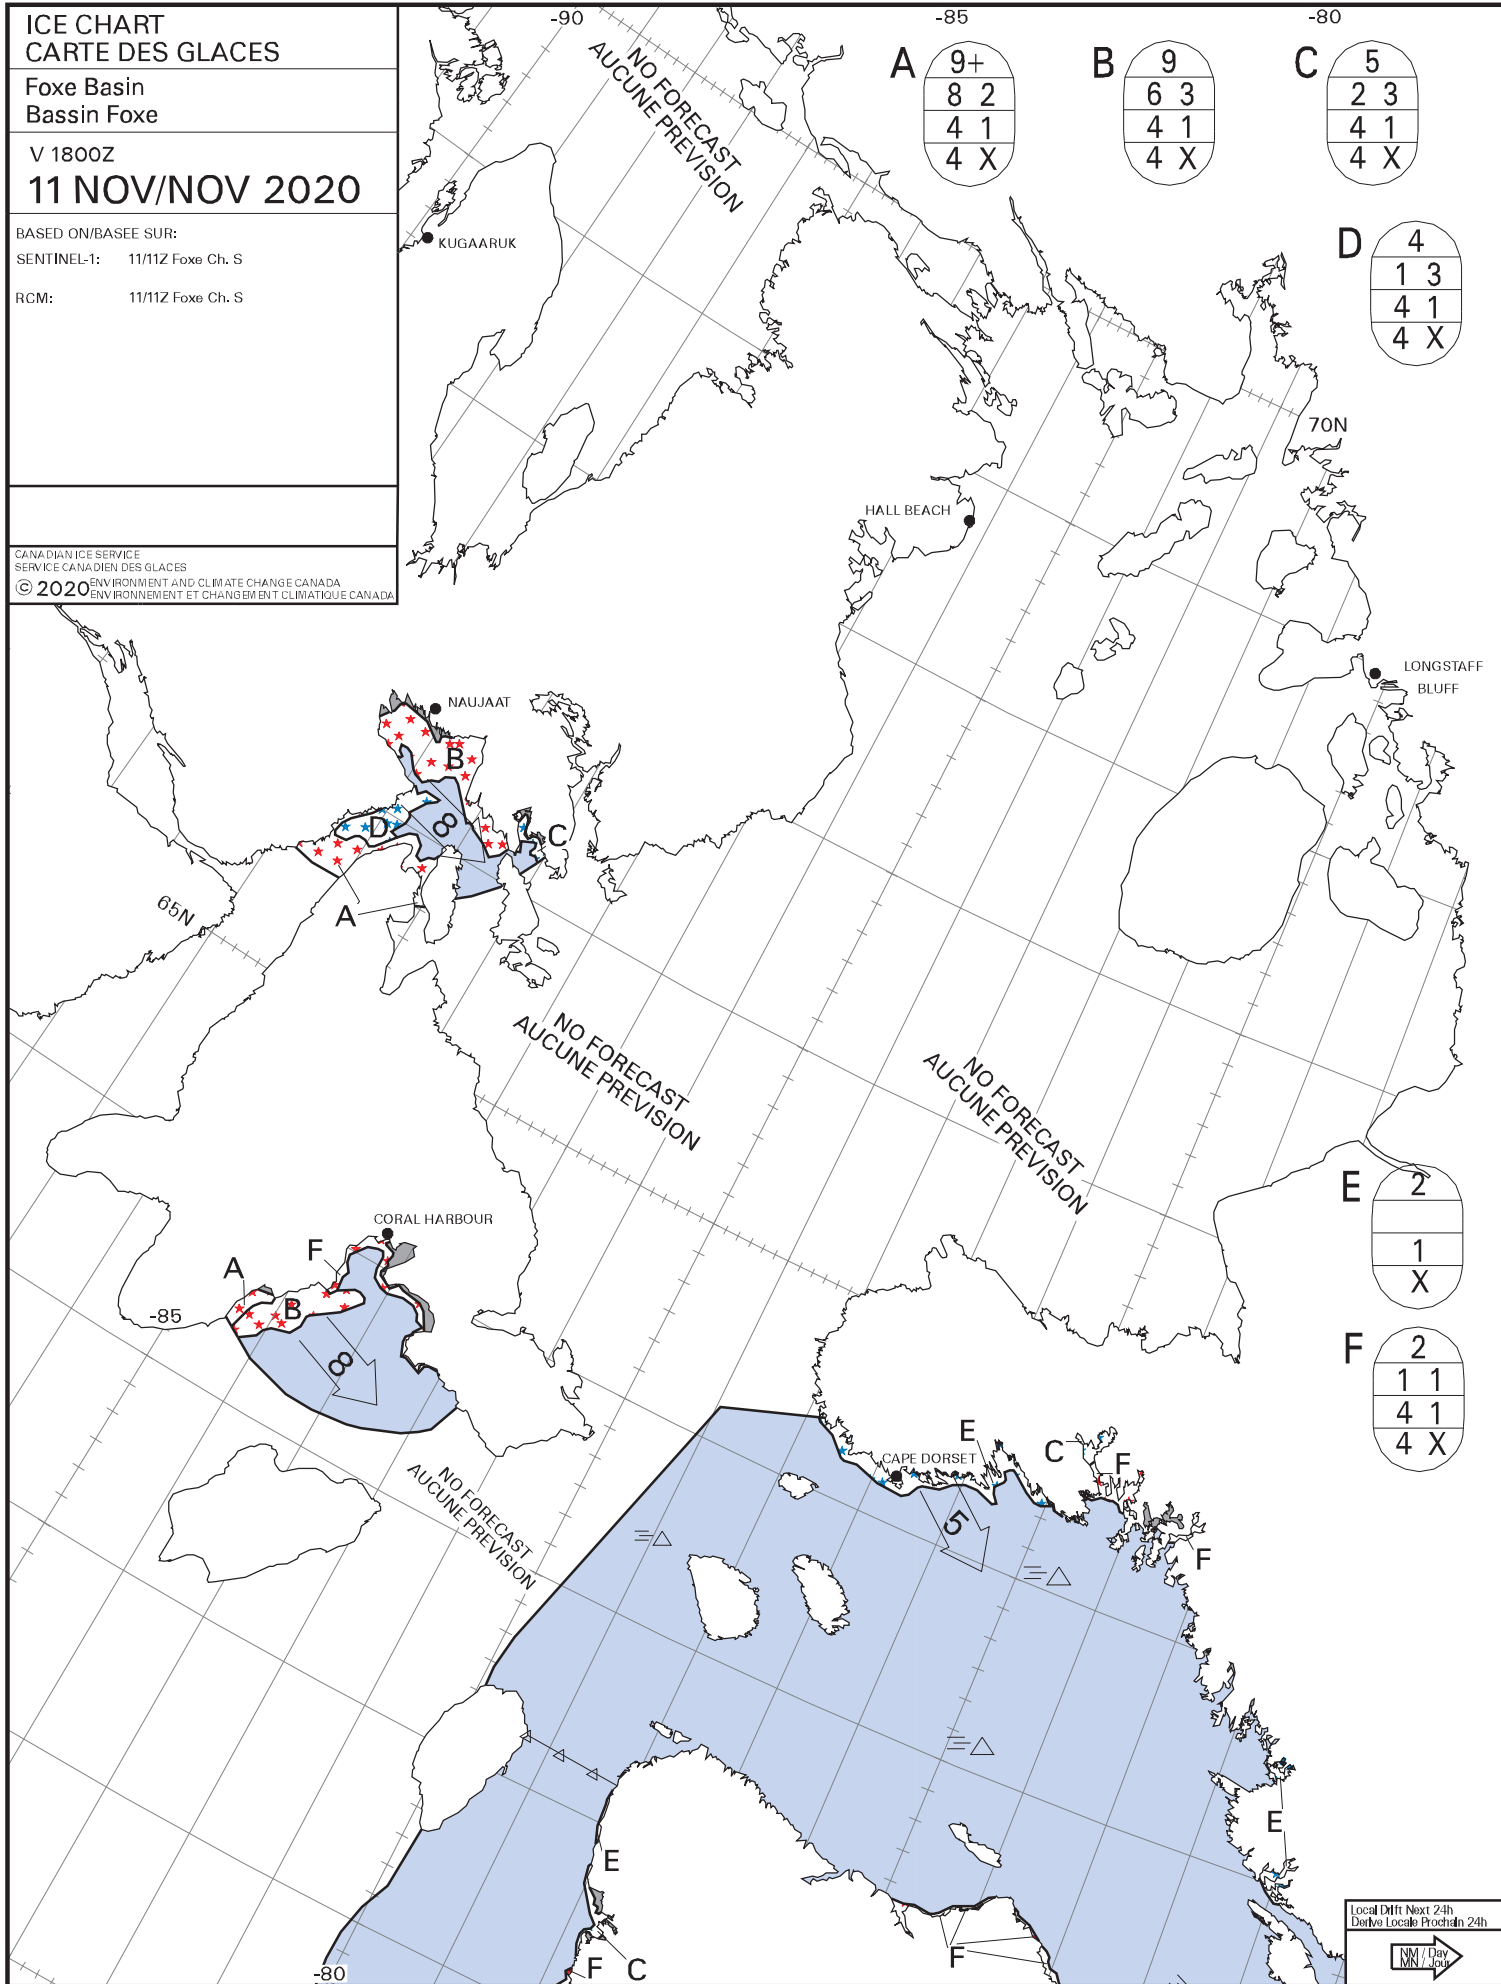

ICE CHART
CARTE DES GLACES

Foxe Basin
Bassin Foxe

V 1800Z
11 NOV/NOV 2020

BASED ON/BASEE SUR:

SENTINEL-1: 11/11Z Foxe Ch. S

RCM: 11/11Z Foxe Ch. S

CANADIAN ICE SERVICE
SERVICE CANADIEN DES GLACES
© 2020 ENVIRONMENT AND CLIMATE CHANGE CANADA
ENVIRONNEMENT ET CHANGEMENT CLIMATIQUE CANADA

A

9+
8 2
4 1
4 X

B

9
6 3
4 1
4 X

C

5
2 3
4 1
4 X

D

4
1 3
4 1
4 X

E

2
1
X

F

2
1 1
4 1
4 X

Local Diff Next 24h
Derive Localo Prochain 24h