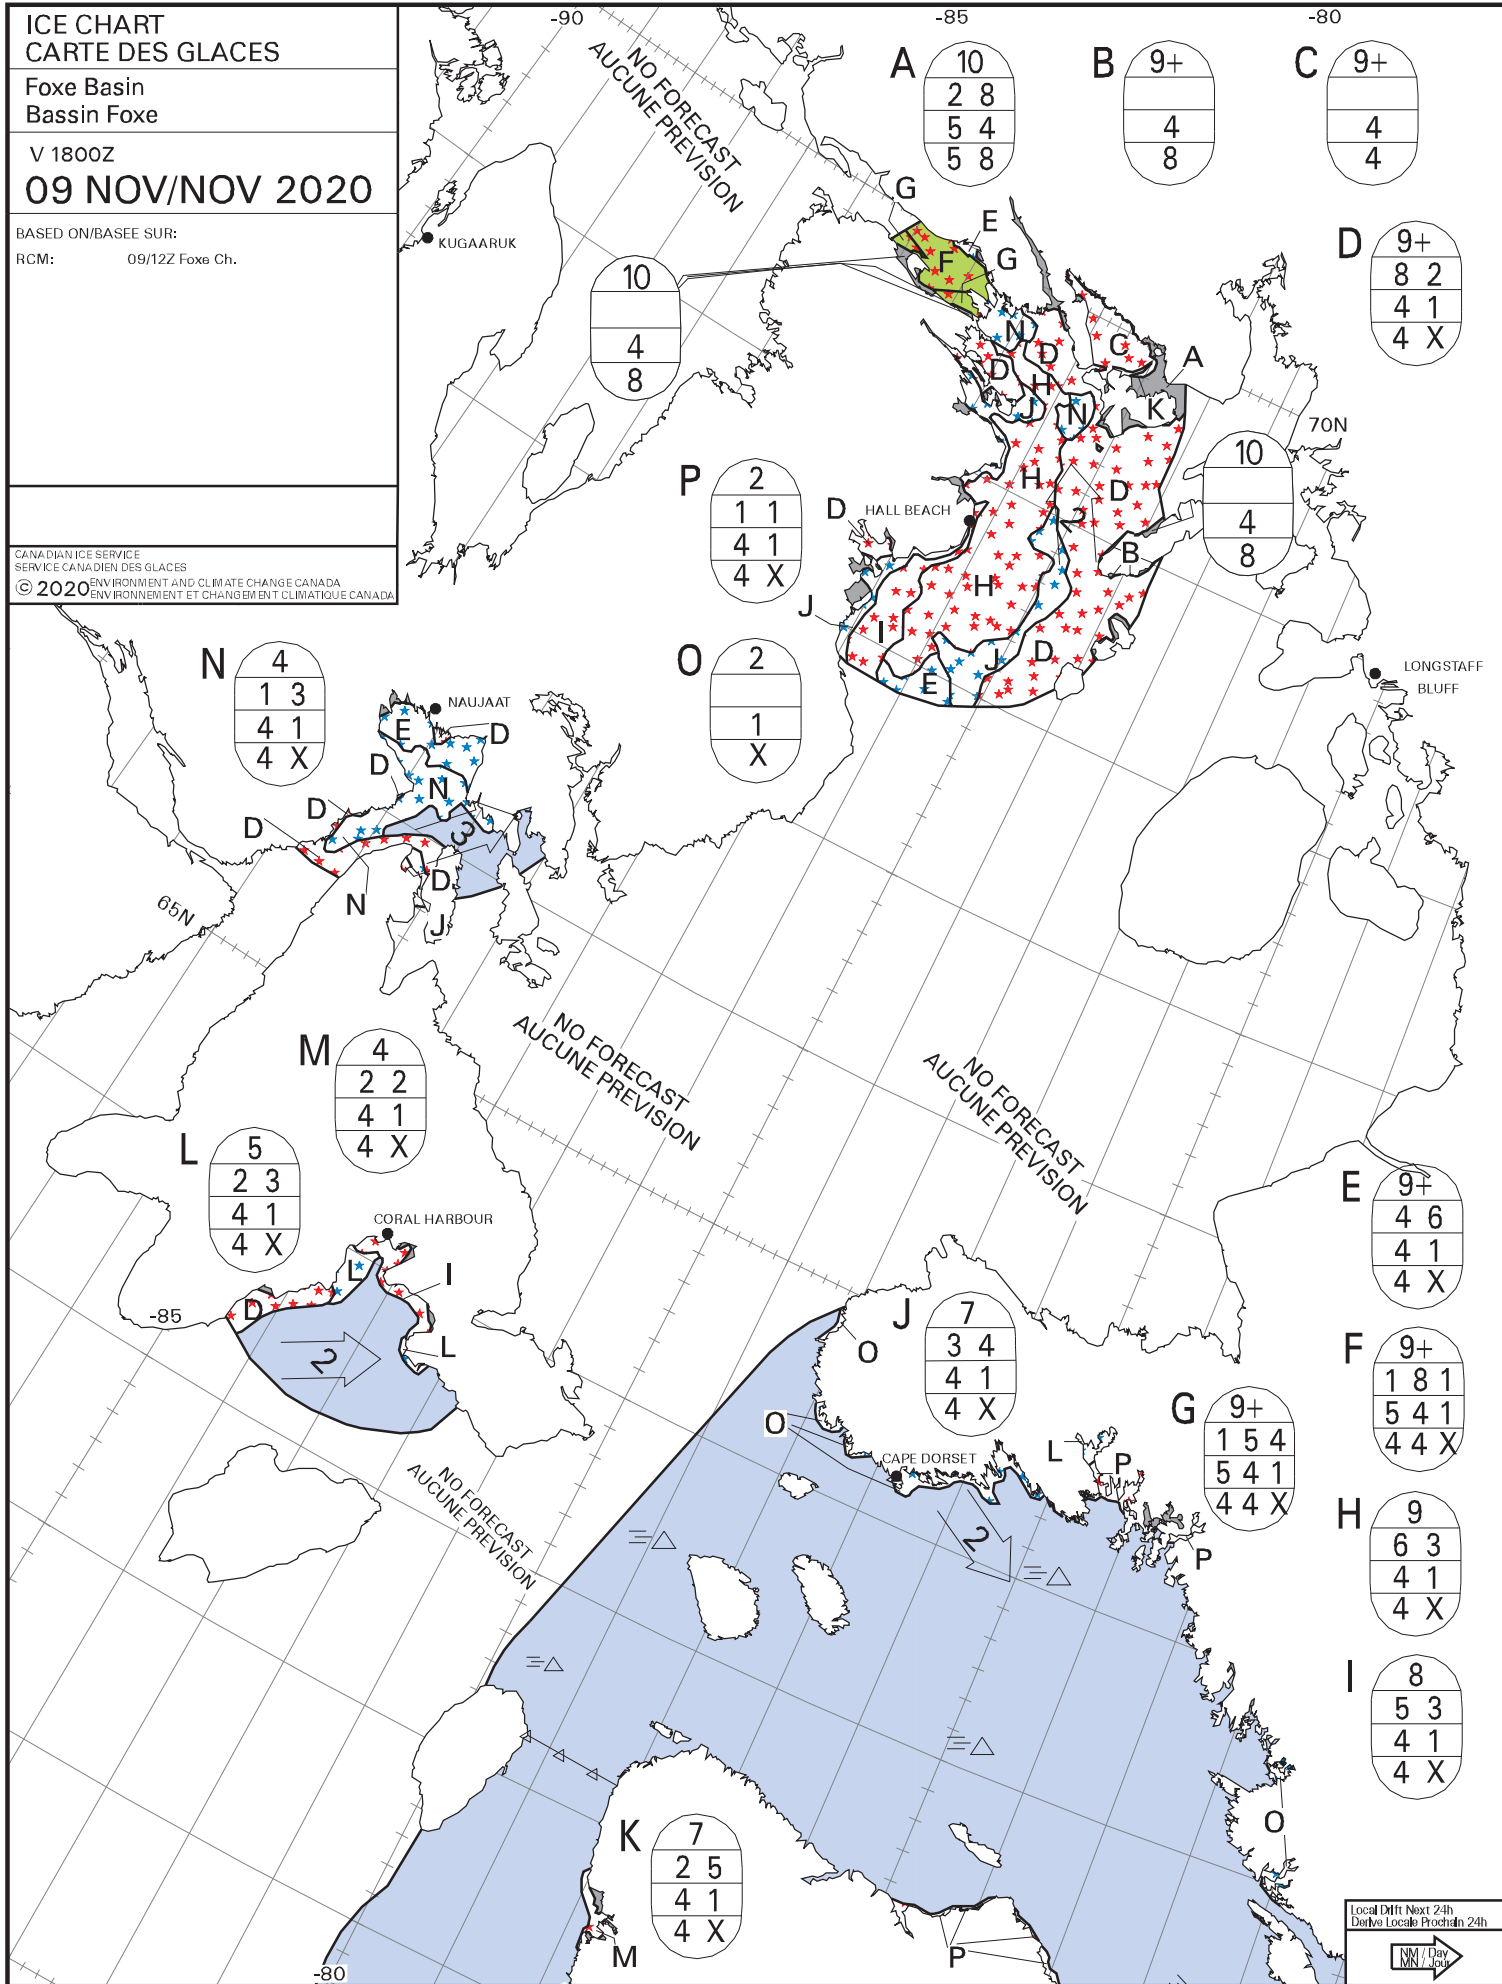

ICE CHART
CARTE DES GLACES

Foxe Basin
Bassin Foxe

V 1800Z
09 NOV/NOV 2020

BASED ON/BASEE SUR:
RCM: 09/12Z Foxe Ch.

CANADIAN ICE SERVICE
SERVICE CANADIEN DES GLACES
© 2020 ENVIRONMENT AND CLIMATE CHANGE CANADA
ENVIRONNEMENT ET CHANGEMENT CLIMATIQUE CANADA

A

10
2 8
5 4
5 8

B

9+
4
8

C

9+
4
4

10

4
8

D

9+
8 2
4 1
4 X

P

2
1 1
4 1
4 X

10

4
8

O

2
1
X

I

8
5 3
4 1
4 X

K

7
2 5
4 1
4 X

Local Diff Next 24h
Diffé Local Prochain 24h

1
2
3
4
5
6
7
8
9
10
11
12
13
14
15
16
17
18
19
20
21
22
23
24