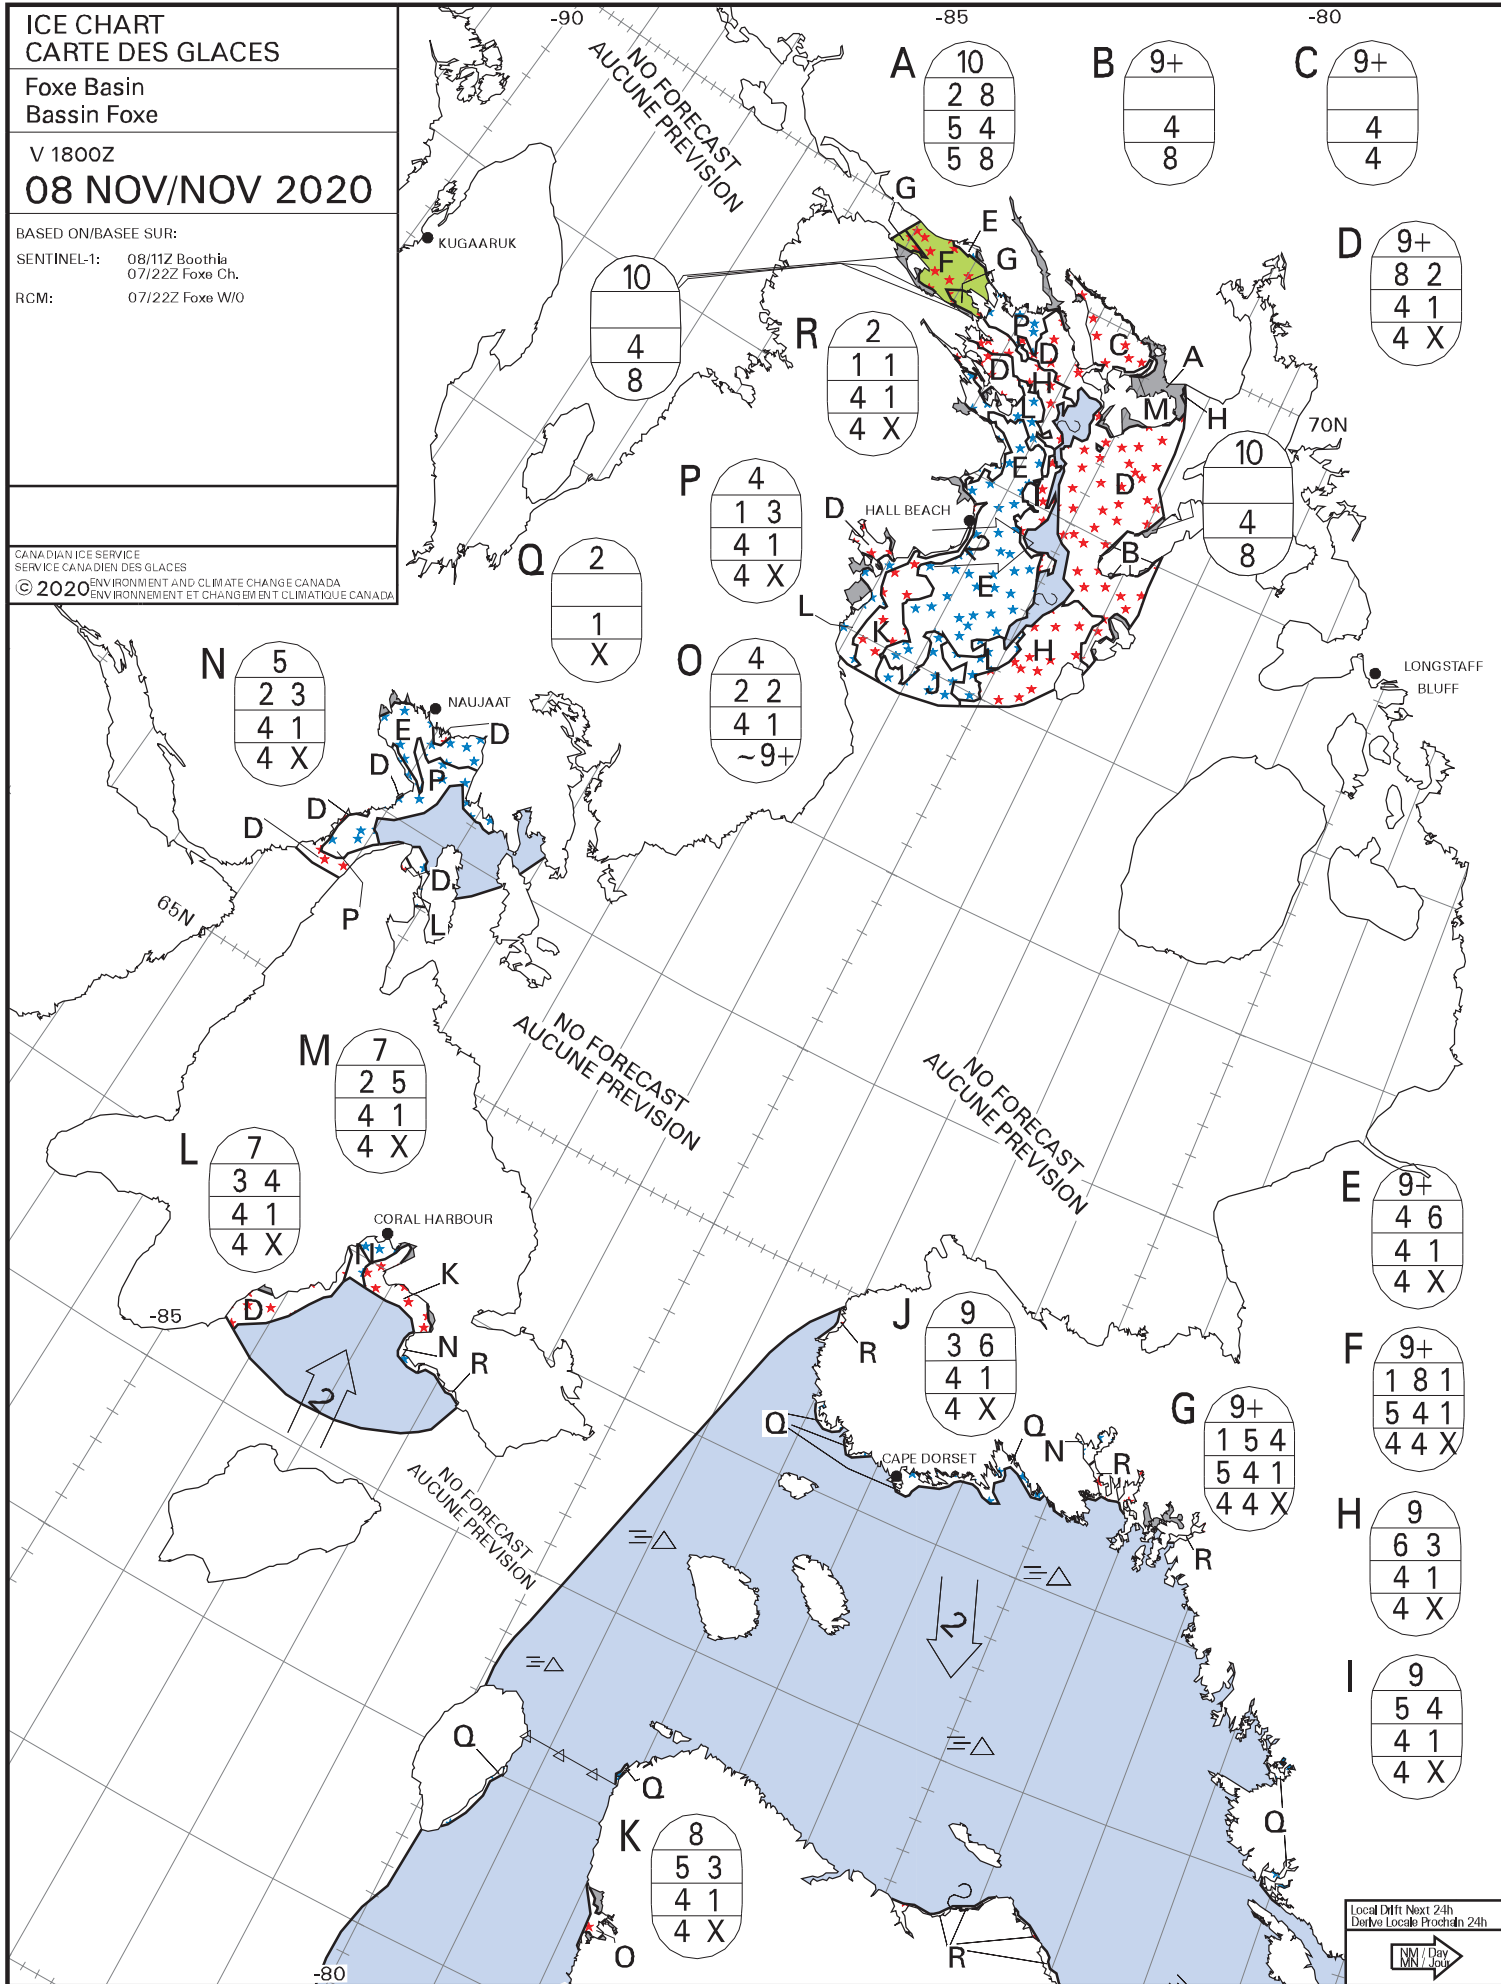

ICE CHART
CARTE DES GLACES

Foxe Basin
Bassin Foxe

V 1800Z
08 NOV/NOV 2020

BASED ON/BASEE SUR:

SENTINEL-1: 08/11Z Boothia
07/22Z Foxe Ch.

RCM: 07/22Z Foxe W/O

CANADIAN ICE SERVICE
SERVICE CANADIEN DES GLACES
© 2020 ENVIRONMENT AND CLIMATE CHANGE CANADA
ENVIRONNEMENT ET CHANGEMENT CLIMATIQUE CANADA

A	B	C
10	9+	9+
2 8	4	4
5 4	8	4
5 8		

D
9+
8 2
4 1
4 X

R
2
1 1
4 1
4 X

P
4
1 3
4 1
4 X

Q
2
1
X

O
4
2 2
4 1
~9+

N
5
2 3
4 1
4 X

M
7
2 5
4 1
4 X

L
7
3 4
4 1
4 X

J
9
3 6
4 1
4 X

G
9+
1 5 4
5 4 1
4 4 X

E
9+
4 6
4 1
4 X

F
9+
1 8 1
5 4 1
4 4 X

H
9
6 3
4 1
4 X

I
9
5 4
4 1
4 X

K
8
5 3
4 1
4 X

Local Drift Next 24h
Derive Local Prochain 24h