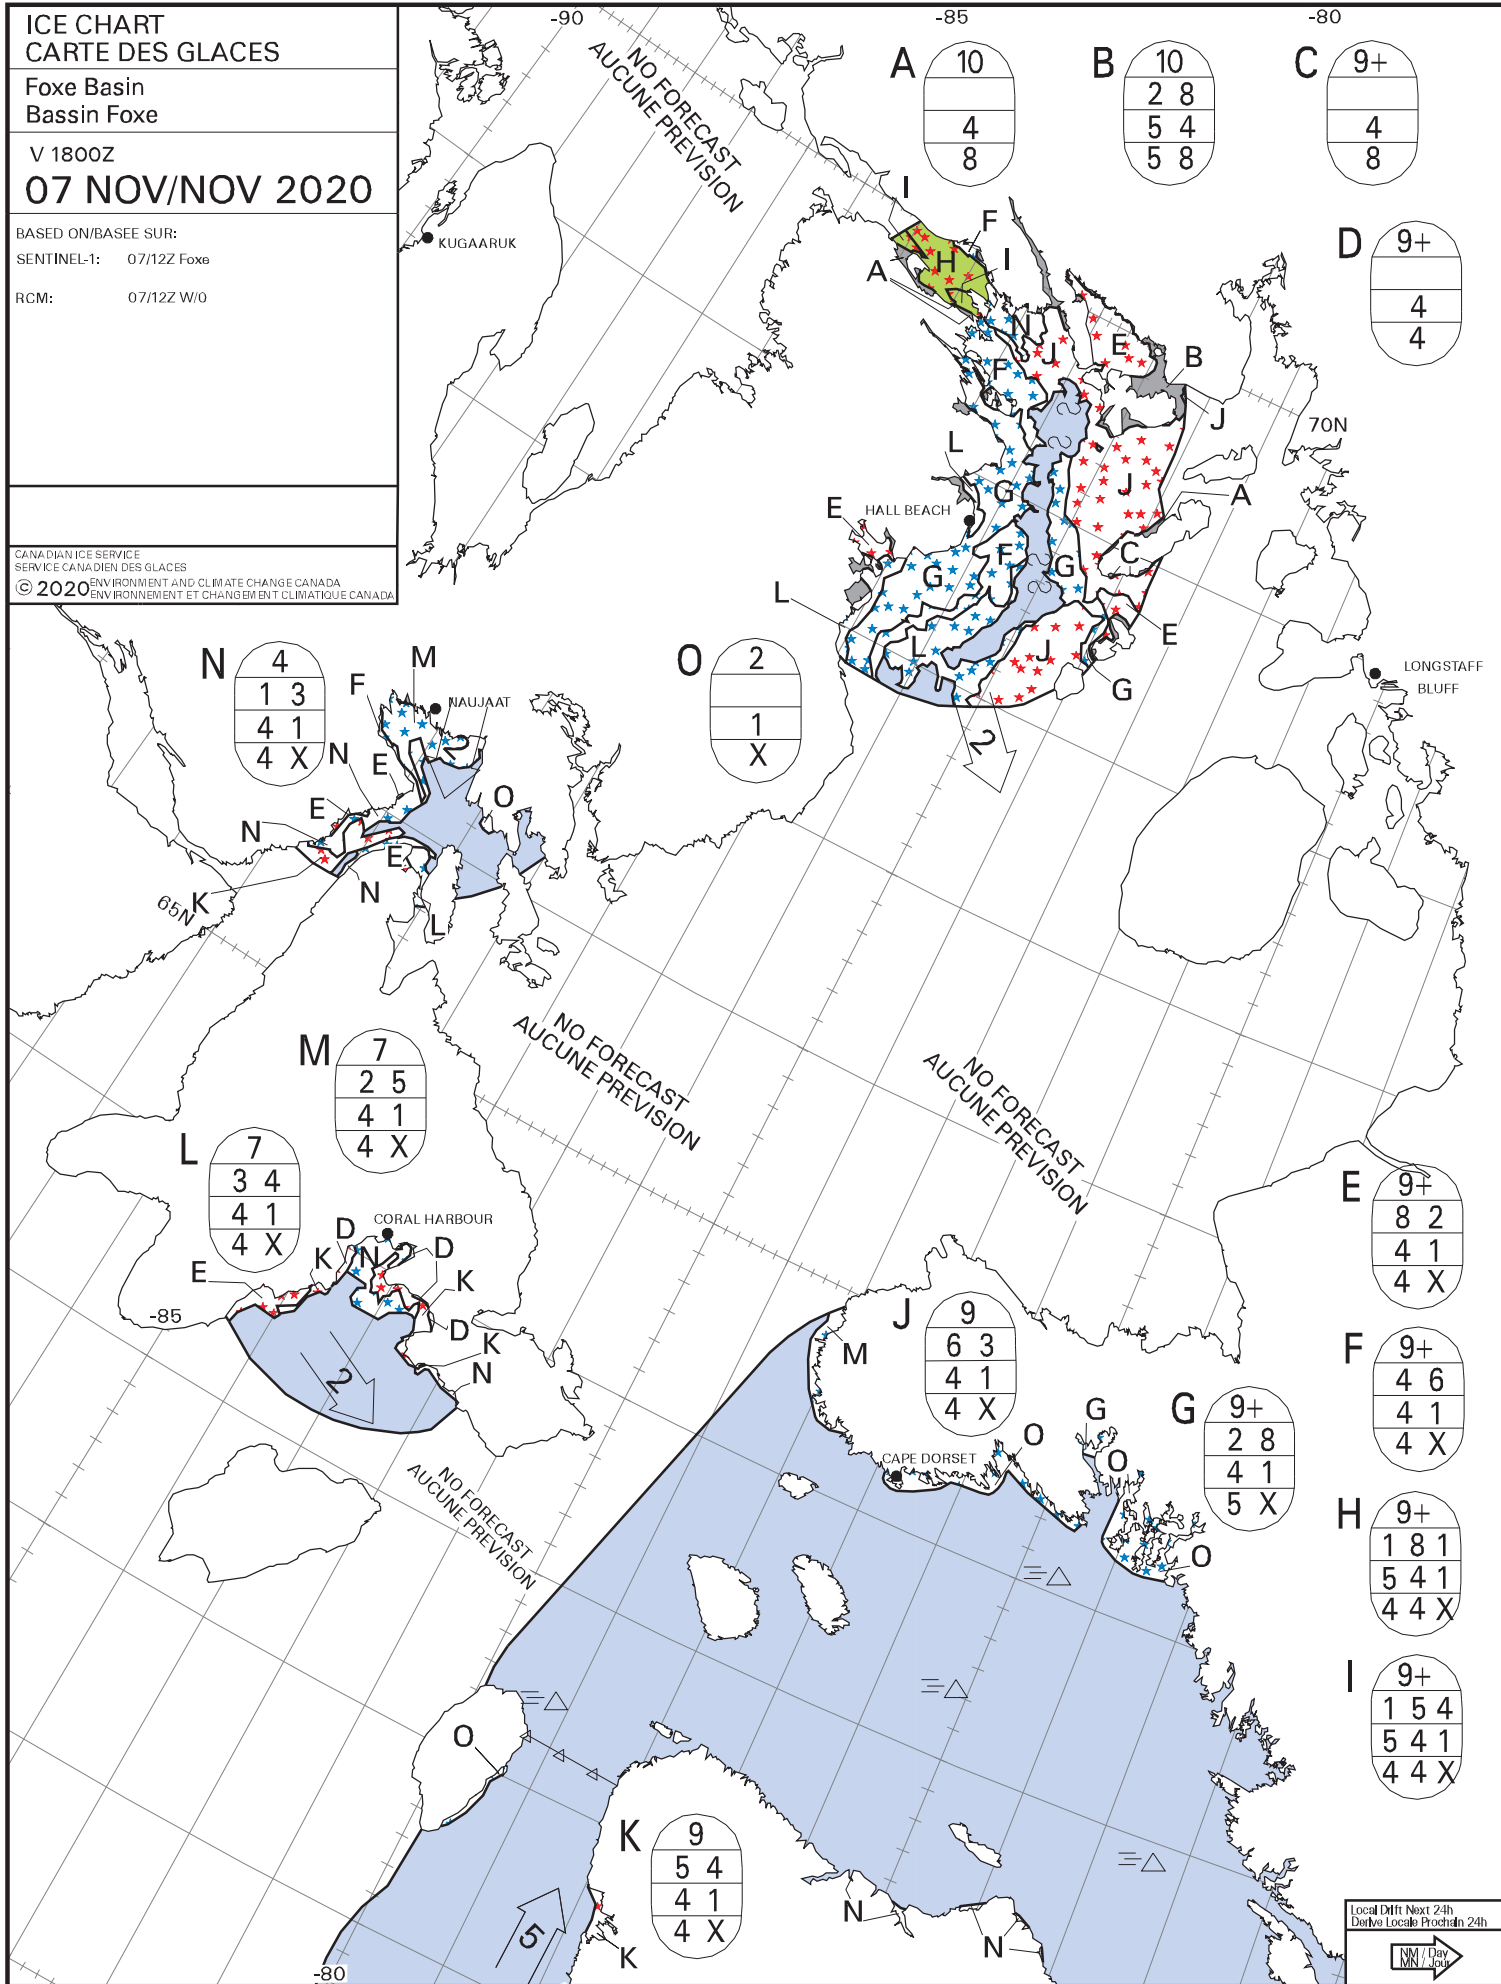

ICE CHART
CARTE DES GLACES

Foxe Basin
Bassin Foxe

V 1800Z
07 NOV/NOV 2020

BASED ON/BASÉE SUR:

SENTINEL-1: 07/12Z Foxe

RCM: 07/12Z W/O

CANADIAN ICE SERVICE
SERVICE CANADIEN DES GLACES
© 2020 ENVIRONMENT AND CLIMATE CHANGE CANADA
ENVIRONNEMENT ET CHANGEMENT CLIMATIQUE CANADA

Local Diff Next 24h
Diffé Local Prochain 24h