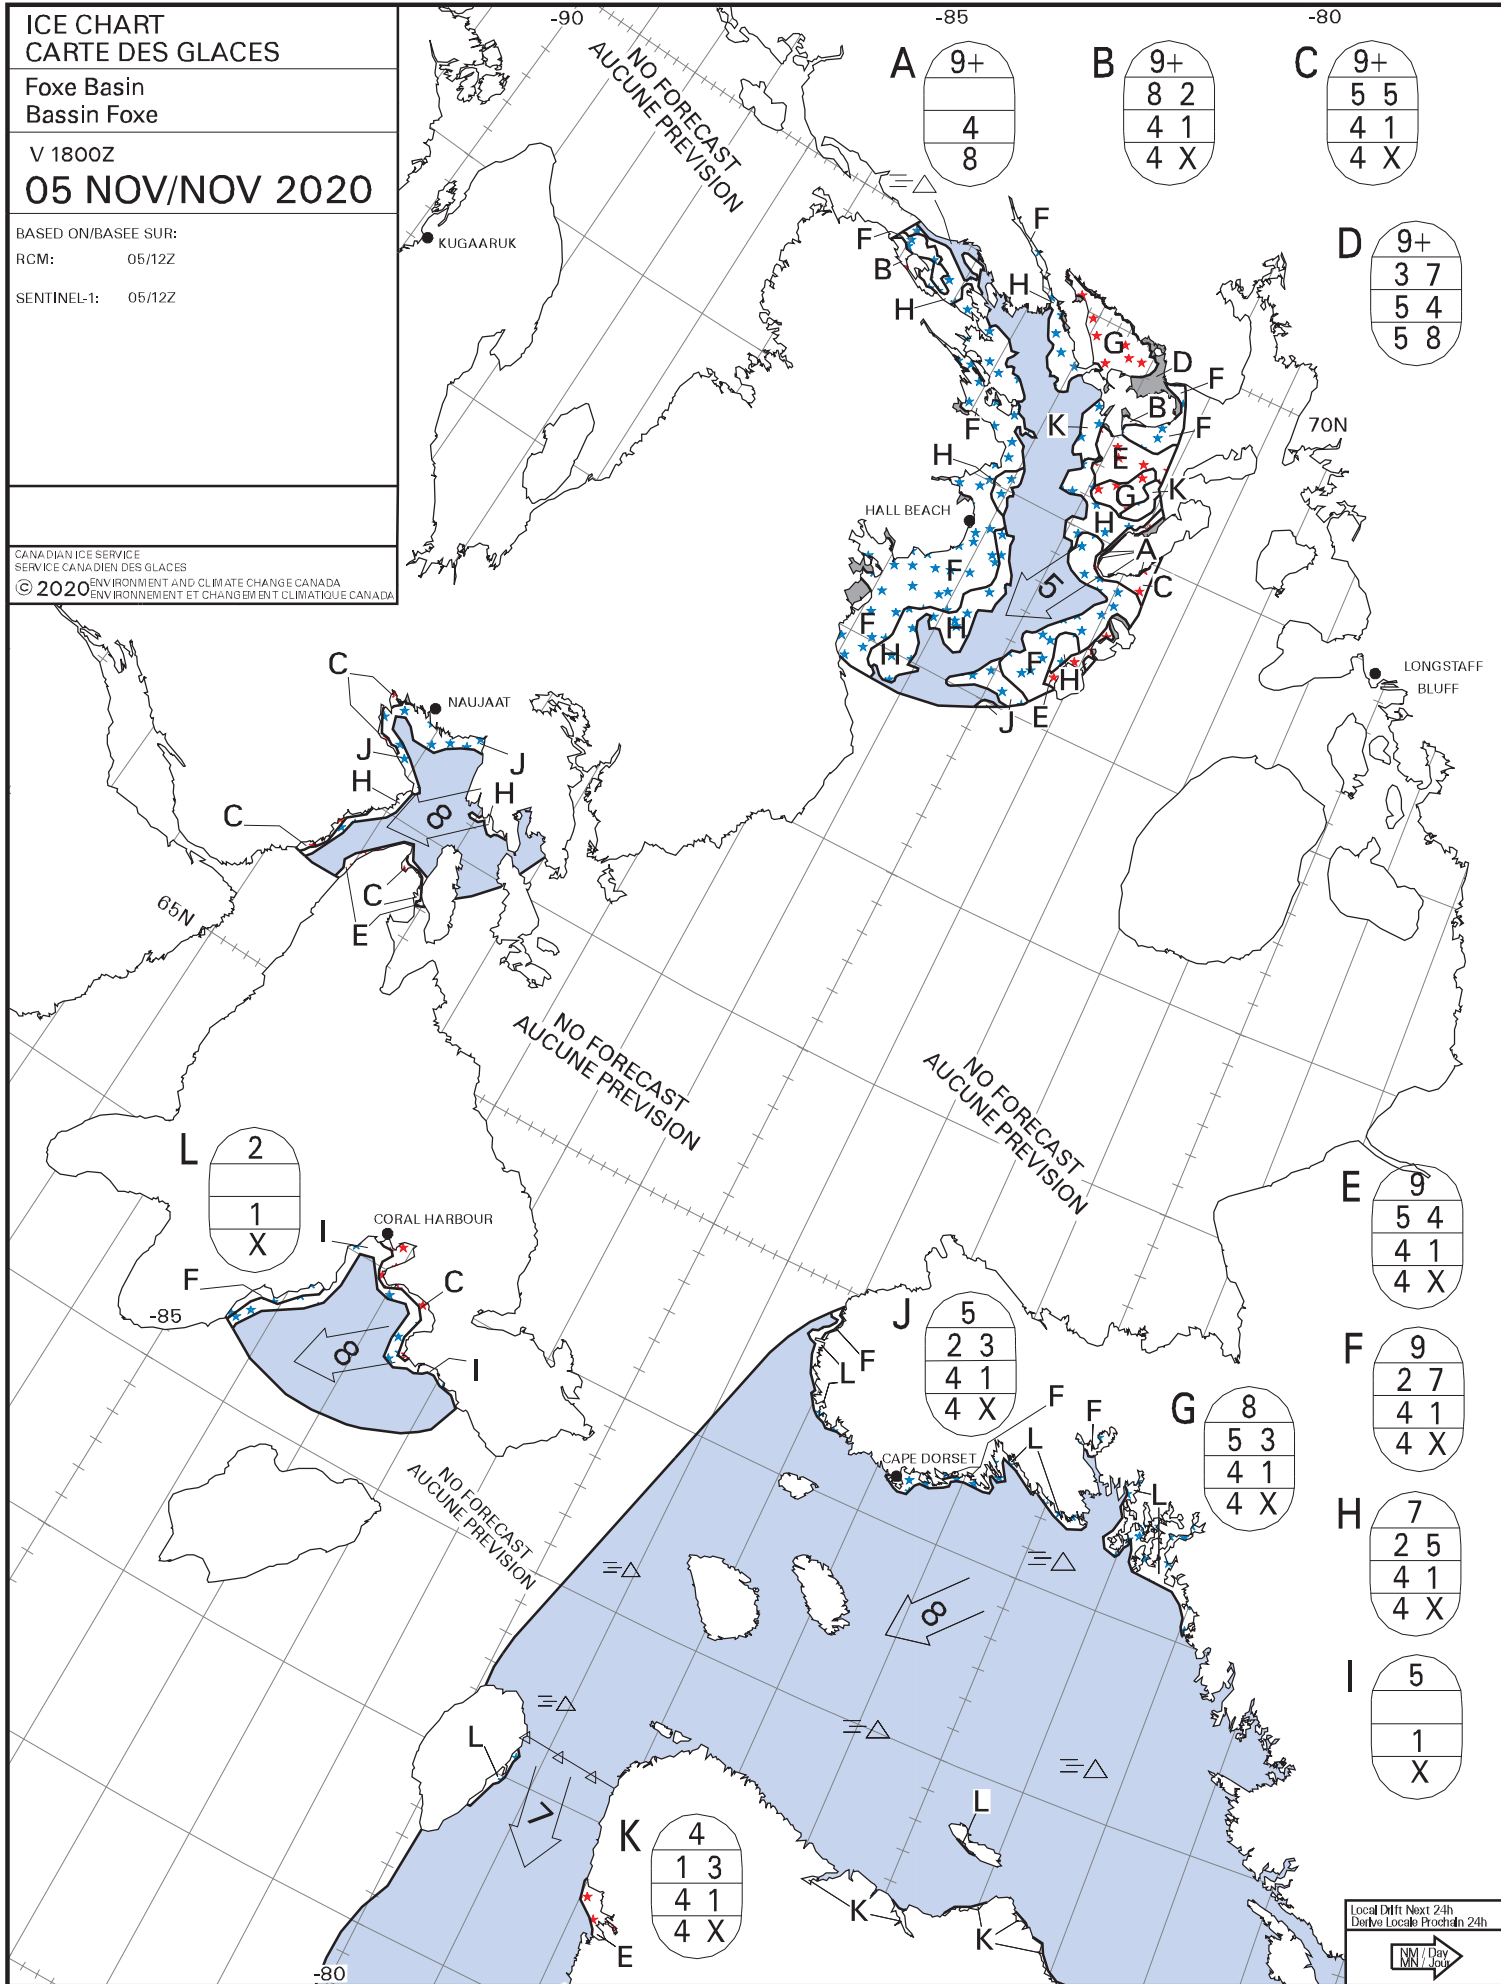

ICE CHART
CARTE DES GLACES

Foxe Basin
Bassin Foxe

V 1800Z
05 NOV/NOV 2020

BASED ON/BASEE SUR:

RCM: 05/12Z

SENTINEL-1: 05/12Z

CANADIAN ICE SERVICE
SERV ICE CANADIEN DES GLACES
© 2020 ENVIRONMENT AND CLIMATE CHANGE CANADA
ENVIRONNEMENT ET CHANGEMENT CLIMATIQUE CANADA

Local Diff Next 24h
Diffé Local Prochain 24h