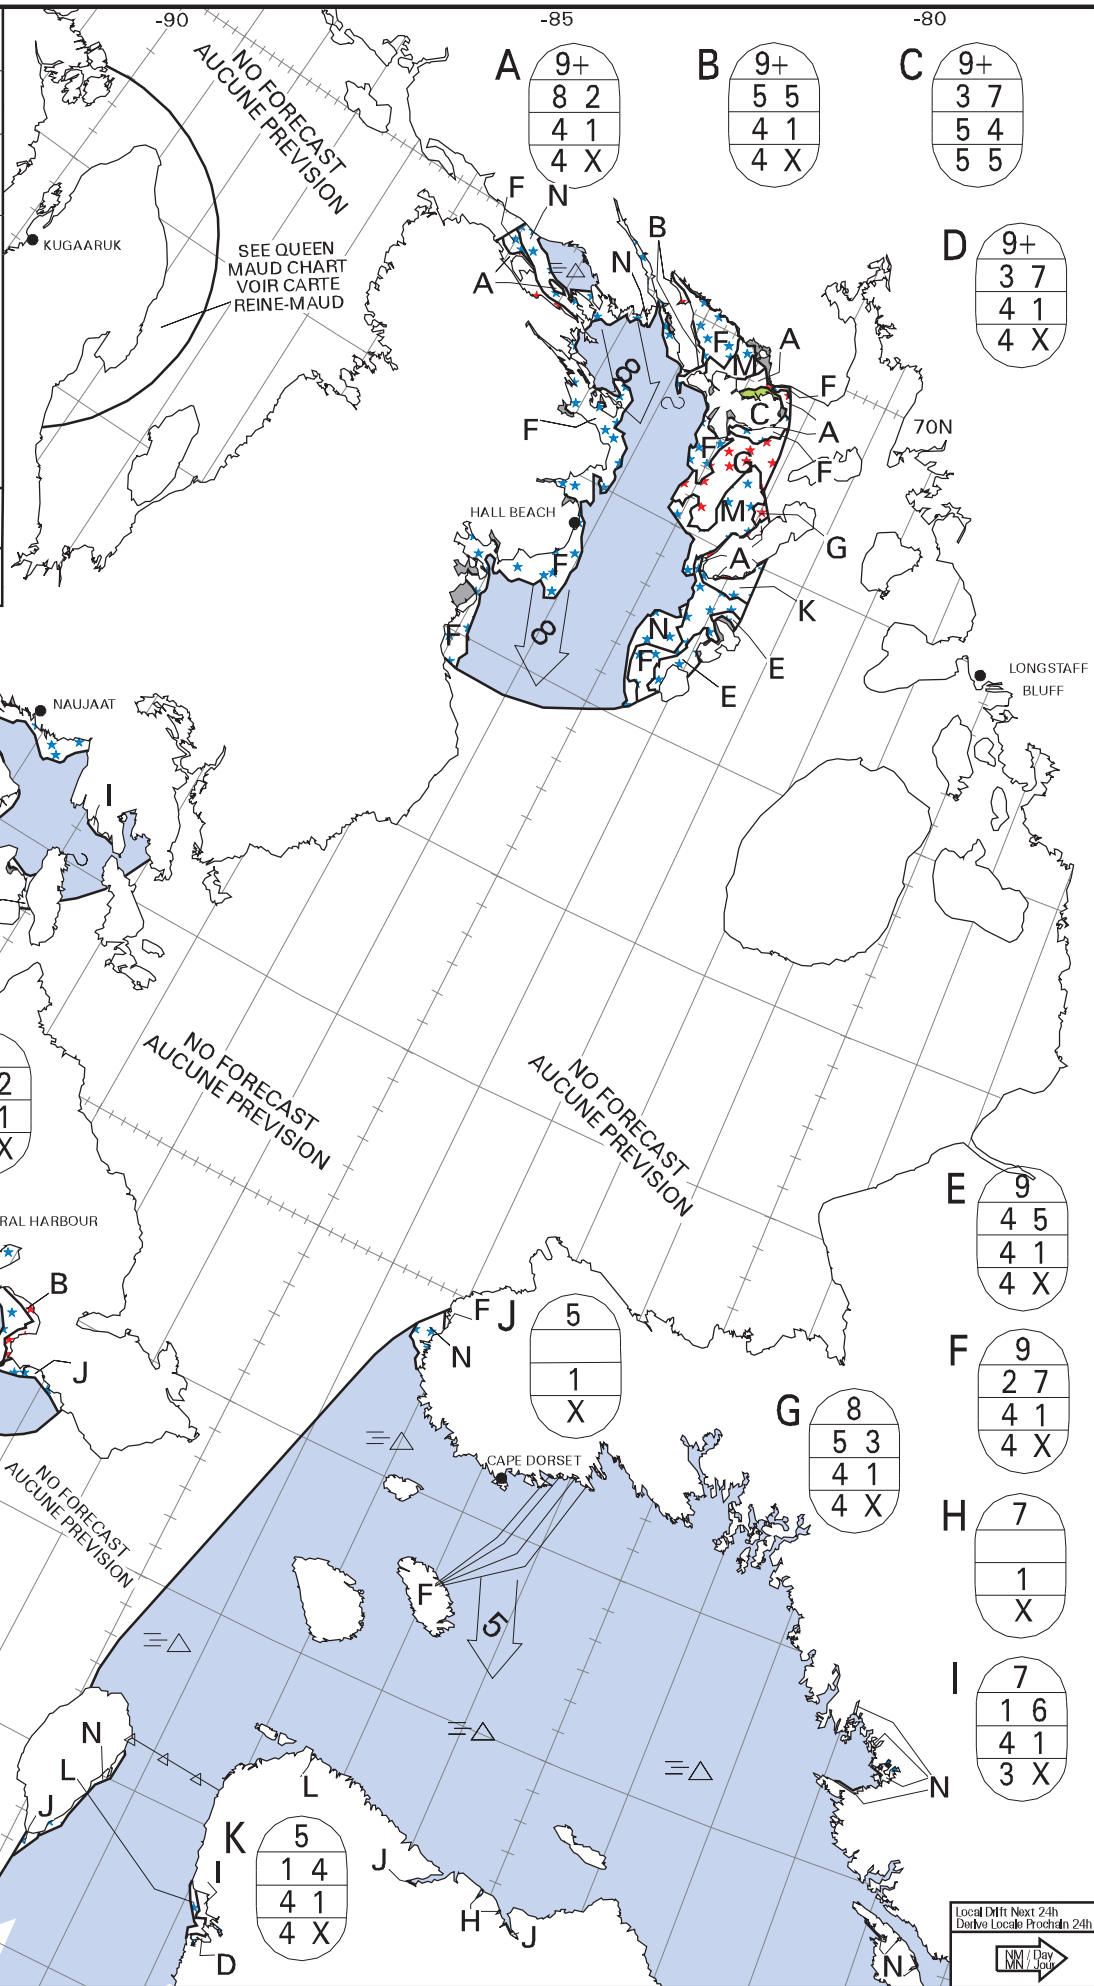

**ICE CHART
CARTE DES GLACES**

Foxe Basin
Bassin Foxe

V 1800Z
03 NOV/NOV 2020

BASED ON/BASÉE SUR:

RCM: 03/12Z Boothia

SENTINEL-1: 03/11Z Foxe

CANADIAN ICE SERVICE
SERVICE CANADIEN DES GLACES
© 2020 ENVIRONMENT AND CLIMATE CHANGE CANADA
ENVIRONNEMENT ET CHANGEMENT CLIMATIQUE CANADA

A

9+
8 2
4 1
4 X

B

9+
5 5
4 1
4 X

C

9+
3 7
5 4
5 5

D

9+
3 7
4 1
4 X

G

8
5 3
4 1
4 X

E

9
4 5
4 1
4 X

F

9
2 7
4 1
4 X

H

7
1
X

I

7
1 6
4 1
3 X

K

5
1 4
4 1
4 X

Local Diff Next 24h
Diffé Local Prochain 24h