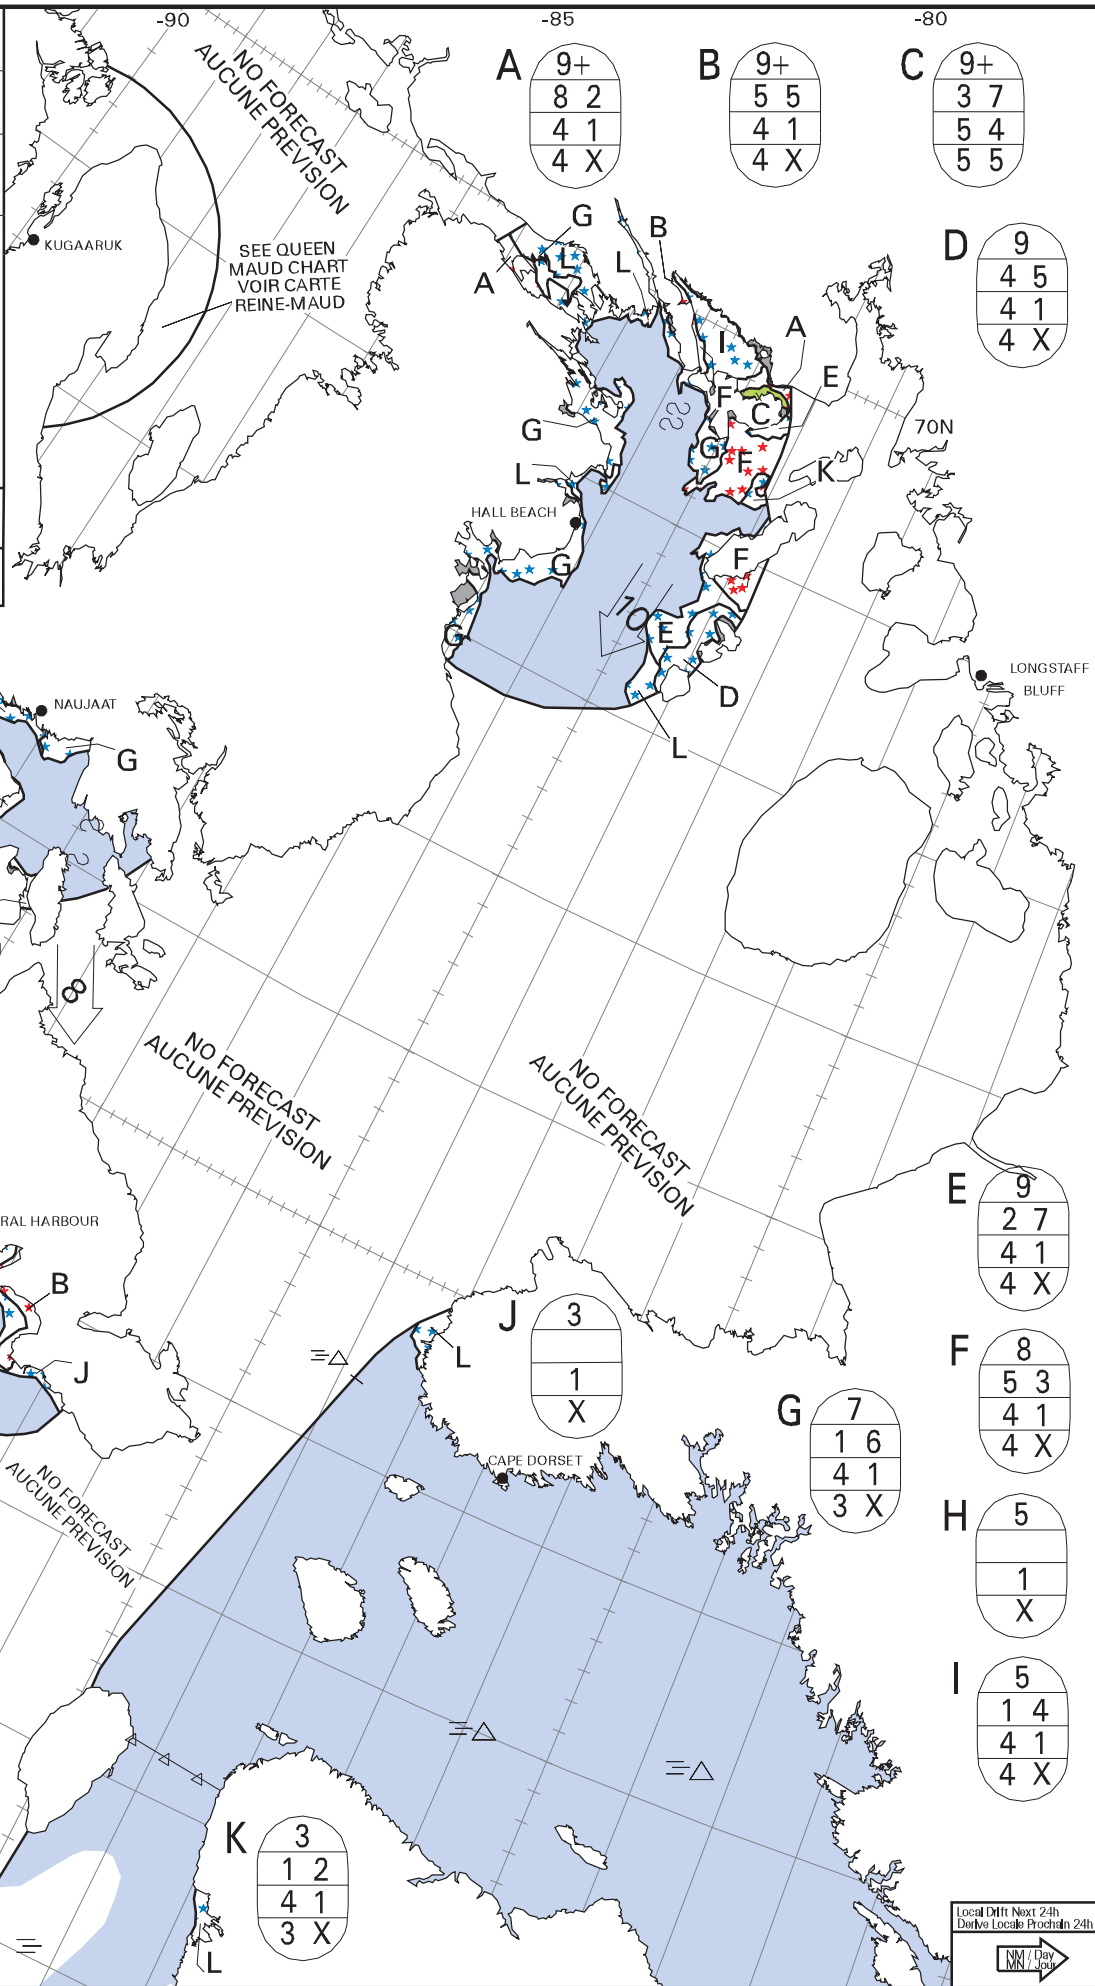

ICE CHART
CARTE DES GLACES

Foxe Basin
Bassin Foxe

V 1800Z
02 NOV/NOV 2020

BASED ON/BASÉE SUR:

RCM: 02/12Z Boothia
02/12Z Foxe

SENTINEL-1: 01/23Z Foxe
01/23Z Boothia

CANADIAN ICE SERVICE
SERV ICE CANADIEN DES GLACES
© 2020 ENVIRONMENT AND CLIMATE CHANGE CANADA
ENVIRONNEMENT ET CHANGEMENT CLIMATIQUE CANADA

Local Diff Next 24h
Derive Localo Prochain 24h