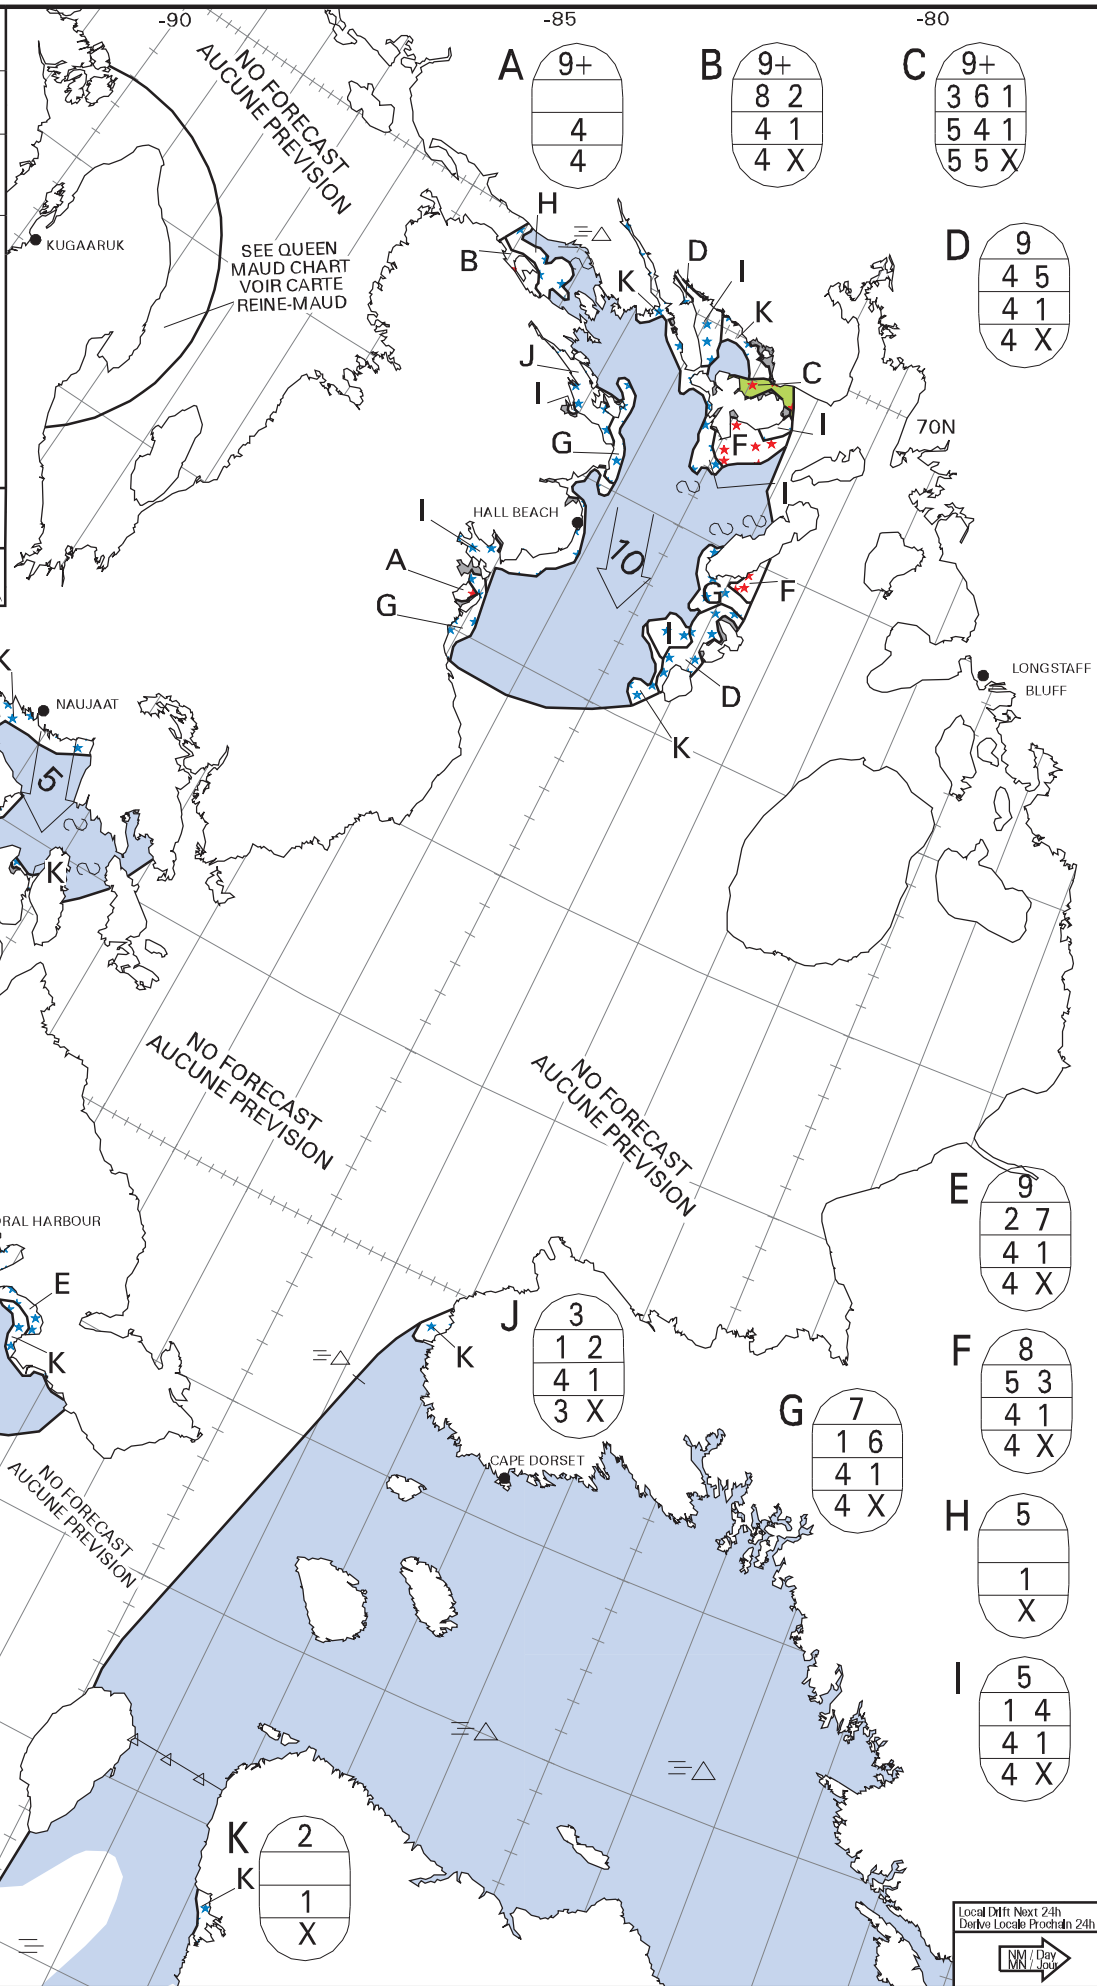

**ICE CHART  
CARTE DES GLACES**

Foxe Basin  
Bassin Foxe

V 1800Z  
**01 NOV/NOV 2020**

BASED ON/BASÉE SUR:  
RCM: 01/12-13Z  
SENTINEL-1: 01/12Z

CANADIAN ICE SERVICE  
SERV ICE CANADIEN DES GLACES  
© 2020 ENVIRONMENT AND CLIMATE CHANGE CANADA  
ENVIRONNEMENT ET CHANGEMENT CLIMATIQUE CANADA

**A**

9+
4
4

**B**

9+
8 2
4 1
4 X

**C**

9+
3 6 1
5 4 1
5 5 X

**D**

9
4 5
4 1
4 X

**J**

3
1 2
4 1
3 X

**G**

7
1 6
4 1
4 X

**E**

9
2 7
4 1
4 X

**F**

8
5 3
4 1
4 X

**H**

5
1
X

**I**

5
1 4
4 1
4 X

**K**

2
1
X

Local Diff Next 24h  
Diffé Local Prochain 24h