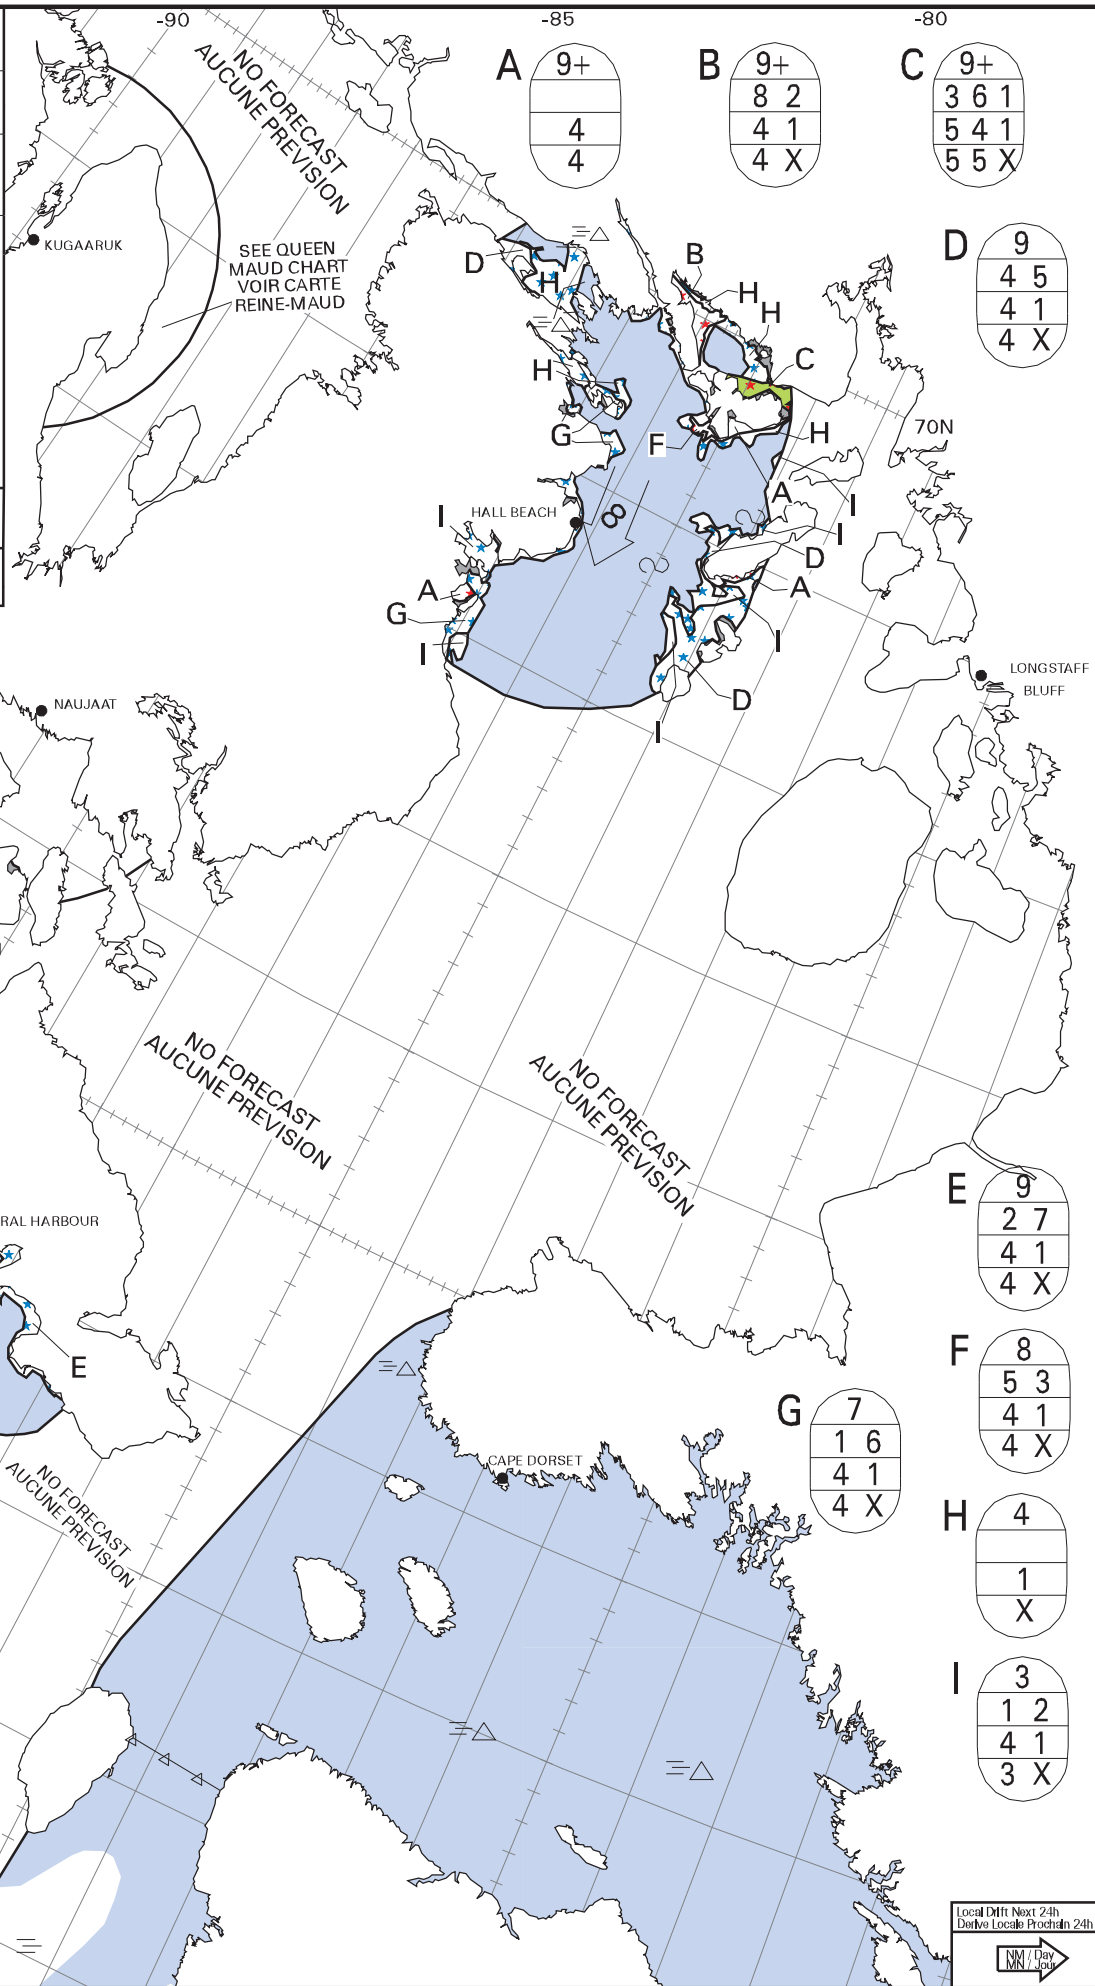

ICE CHART
CARTE DES GLACES

Foxe Basin
Bassin Foxe

V 1800Z
31 OCT/OCT 2020

BASED ON/BASÉ SUR:
RCM: 31/12Z Foxe

CANADIAN ICE SERVICE
SERV ICE CANADIEN DES GLACES
© 2020 ENVIRONMENT AND CLIMATE CHANGE CANADA
ENVIRONNEMENT ET CHANGEMENT CLIMATIQUE CANADA

Local Diff Next 24h
Diffé Local Prochain 24h