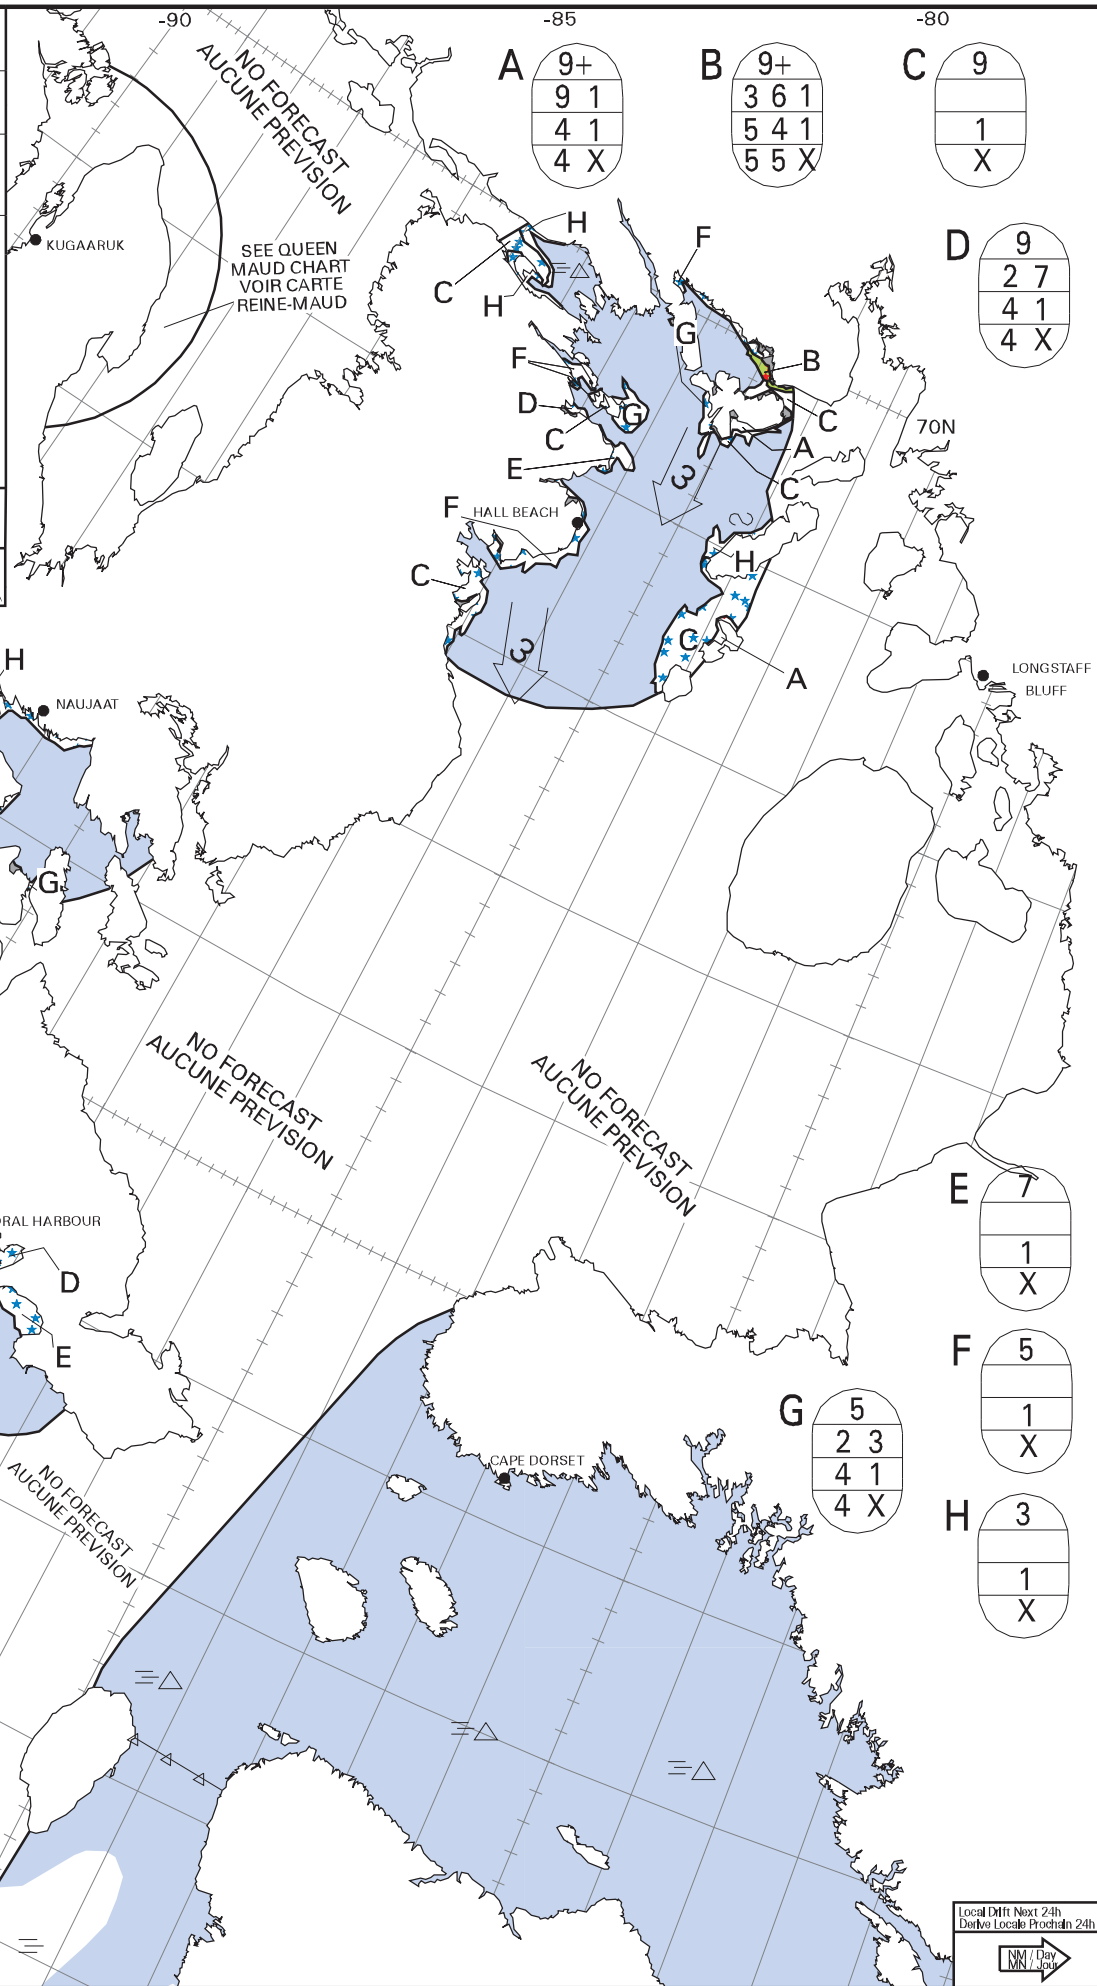

ICE CHART
CARTE DES GLACES

Foxe Basin
Bassin Foxe

V 1800Z
29 OCT/OCT 2020

BASED ON/BASEE SUR:
RCM: 29/12Z Foxe

CANADIAN ICE SERVICE
SERV ICE CANADIEN DES GLACES
© 2020 ENVIRONMENT AND CLIMATE CHANGE CANADA
ENVIRONNEMENT ET CHANGEMENT CLIMATIQUE CANADA

A

9+
9 1
4 1
4 X

B

9+
3 6 1
5 4 1
5 5 X

C

9
1
X

D

9
2 7
4 1
4 X

Local Diff Next 24h
Derive Local Prochain 24h
N / Day