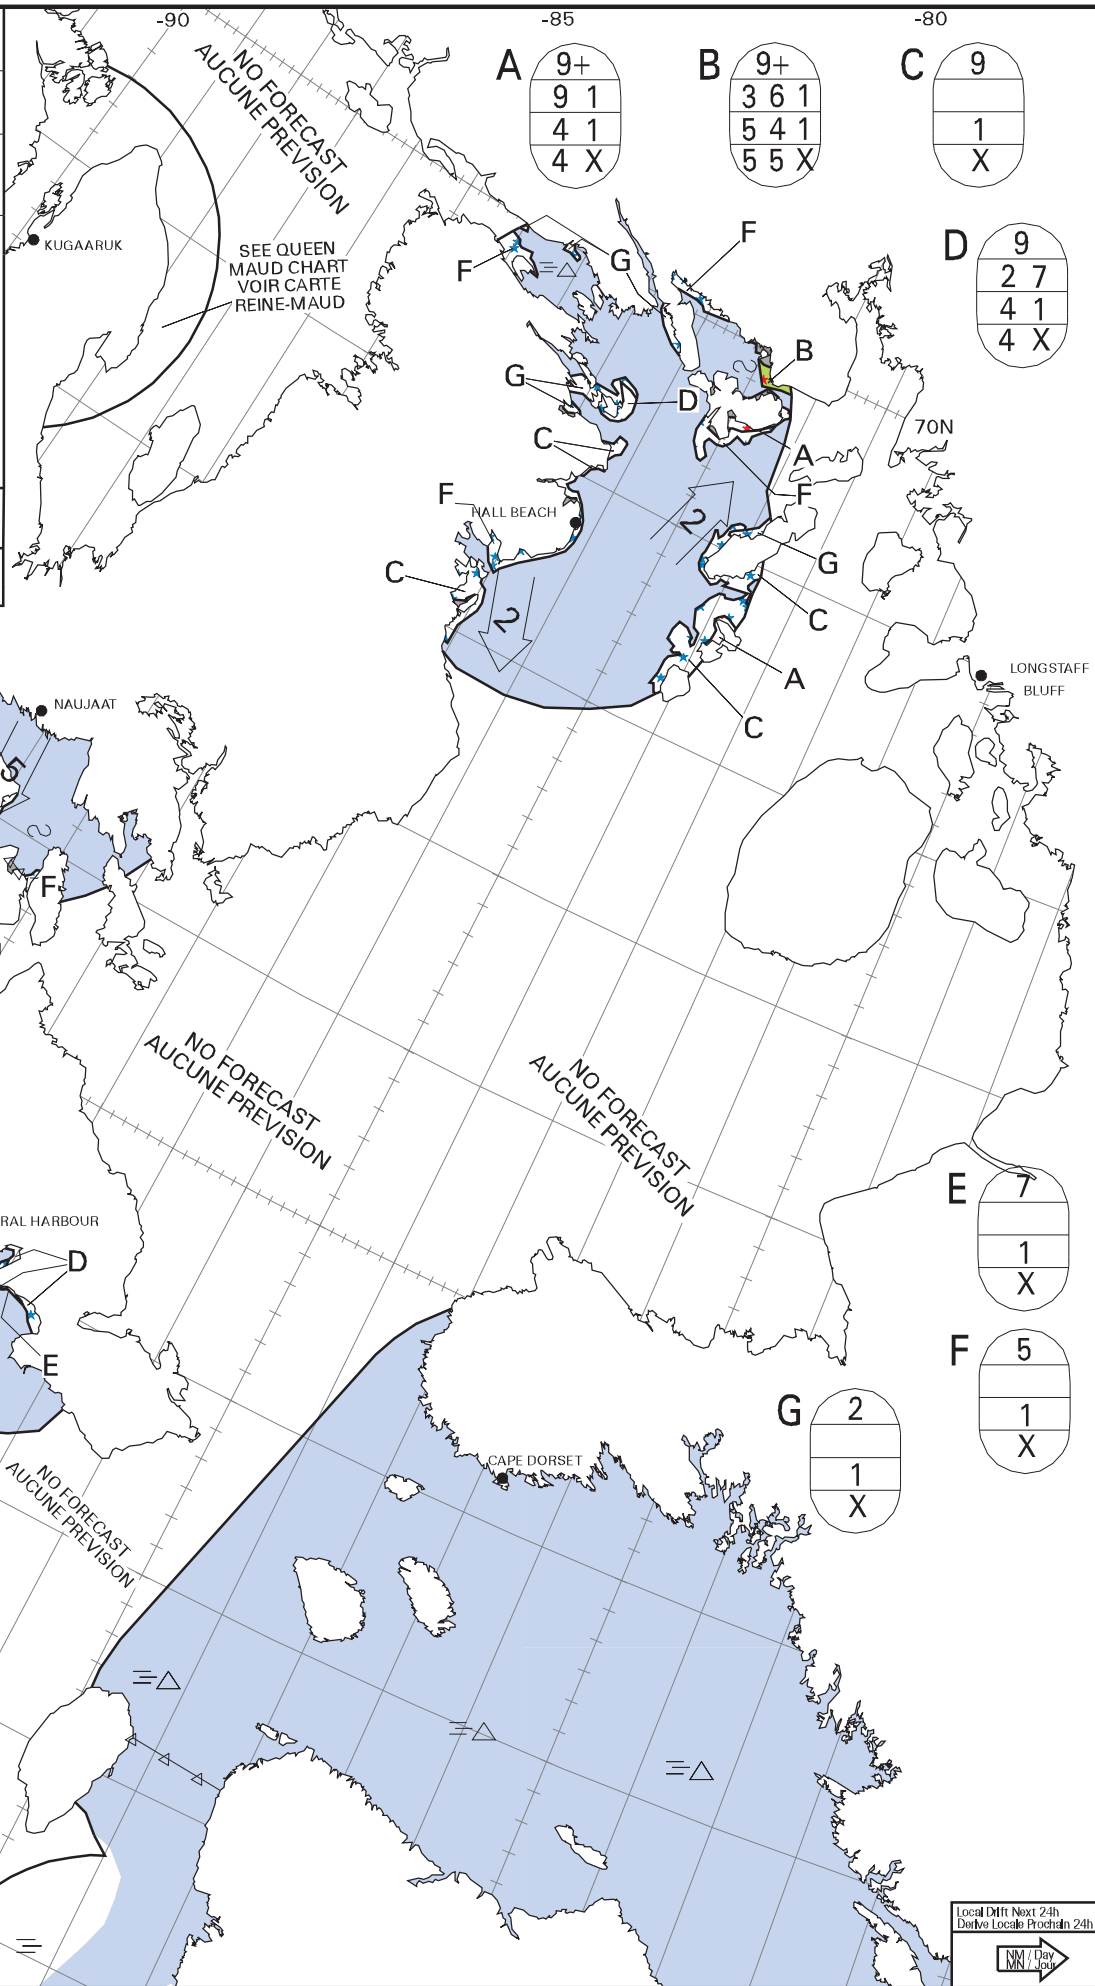

ICE CHART
CARTE DES GLACES

Foxe Basin
Bassin Foxe

V 1800Z
28 OCT/OCT 2020

BASED ON/BASEE SUR:
RCM: 28/13Z Foxe

CANADIAN ICE SERVICE
SERV ICE CANADIEN DES GLACES
© 2020 ENVIRONMENT AND CLIMATE CHANGE CANADA
ENVIRONNEMENT ET CHANGEMENT CLIMATIQUE CANADA

Local Diff Next 24h
Diffé Local Prochain 24h