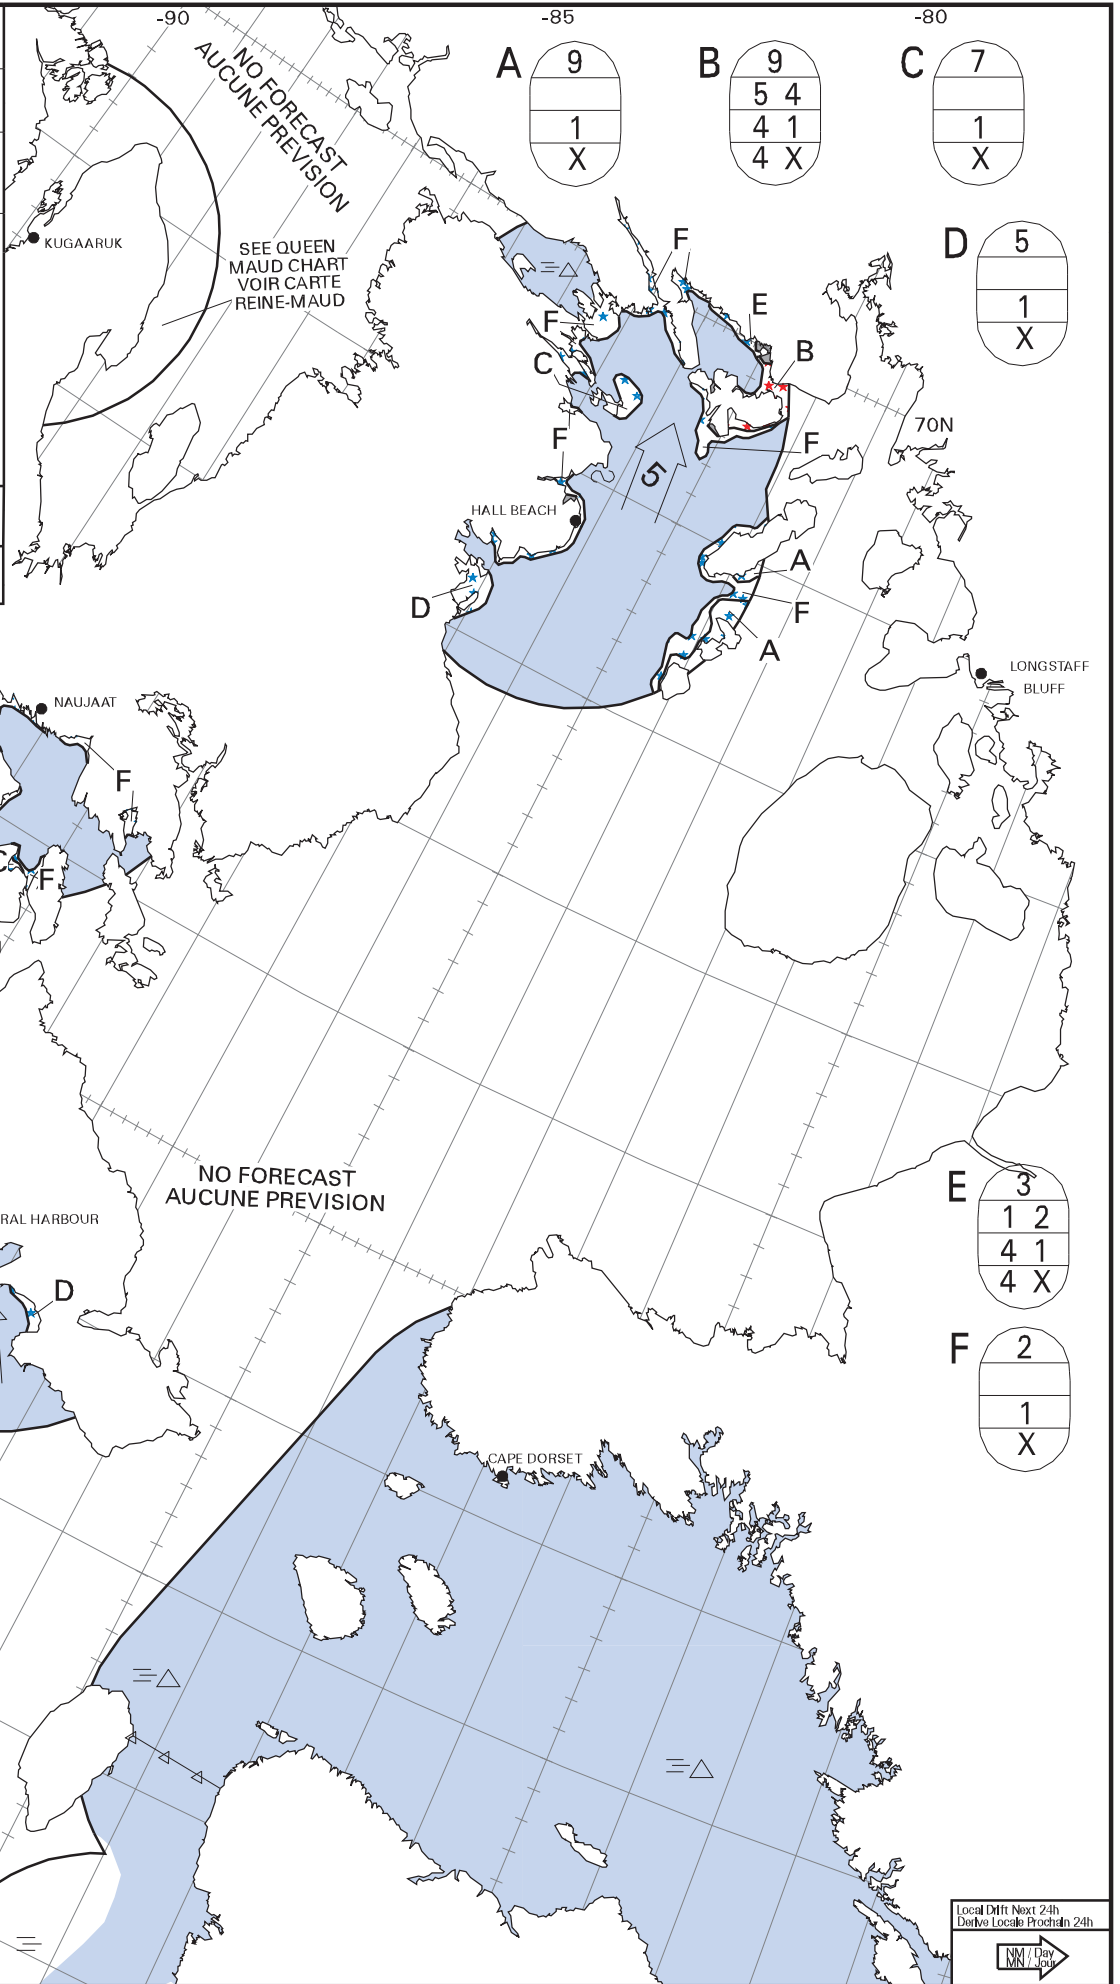

ICE CHART
CARTE DES GLACES

Foxe Basin
Bassin Foxe

V 1800Z
27 OCT/OCT 2020

BASED ON/BASÉ SUR:

SENTINEL-1: 27/12Z

RCM: 27/12Z

CANADIAN ICE SERVICE
SERV ICE CANADIEN DES GLACES
© 2020 ENVIRONMENT AND CLIMATE CHANGE CANADA
ENVIRONNEMENT ET CHANGEMENT CLIMATIQUE CANADA

Local Diff Next 24h
Diffé Local Prochain 24h