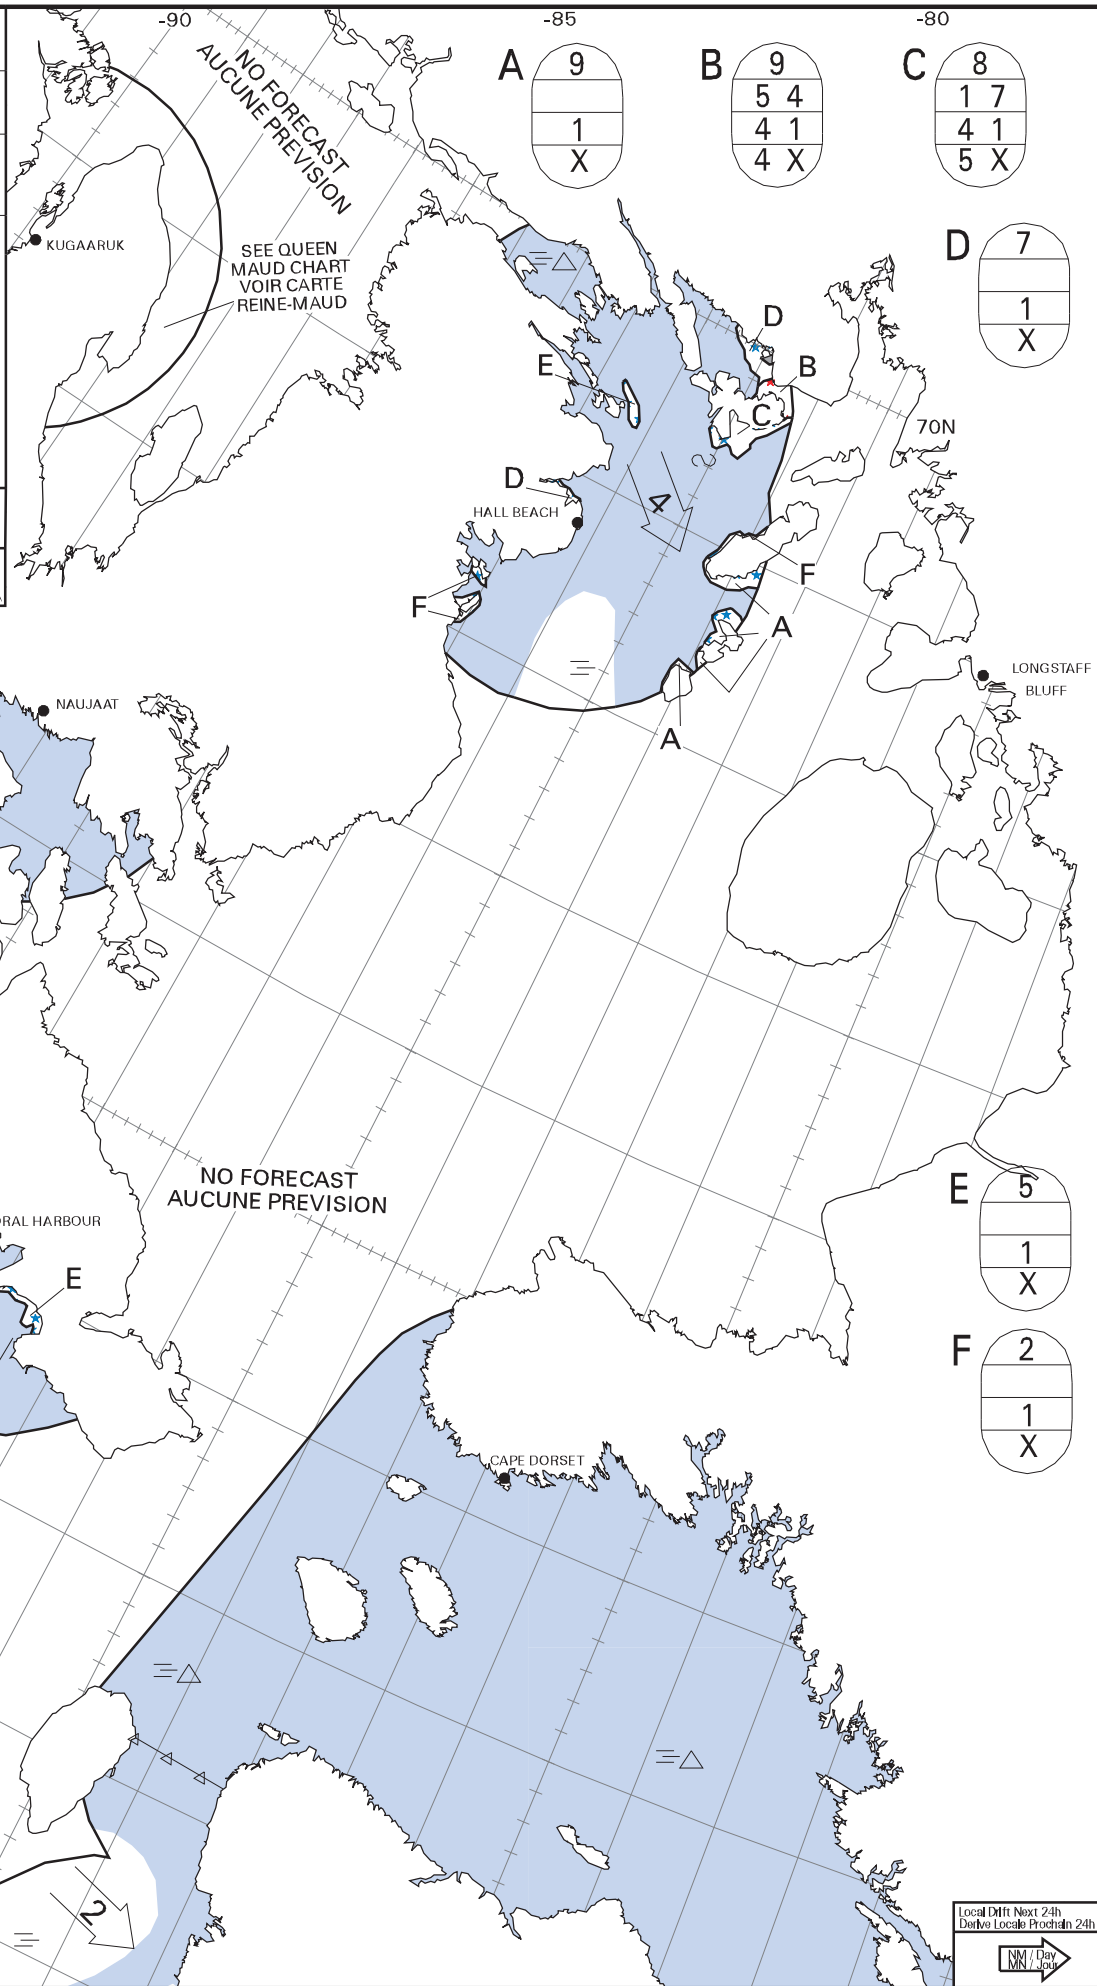

**ICE CHART
CARTE DES GLACES**

Foxe Basin
Bassin Foxe

V 1800Z
24 OCT/OCT 2020

BASED ON/BASÉE SUR:
RCM: 24/11Z-12Z
SENTINEL-1: 24/11Z-12Z

CANADIAN ICE SERVICE
SERV ICE CANADIEN DES GLACES
© 2020 ENVIRONMENT AND CLIMATE CHANGE CANADA
ENVIRONNEMENT ET CHANGEMENT CLIMATIQUE CANADA

A

9
1
X

B

9
5 4
4 1
4 X

C

8
1 7
4 1
5 X

D

7
1
X

E

5
1
X

F

2
1
X

Local Diff Next 24h
Diffé Local Prochain 24h