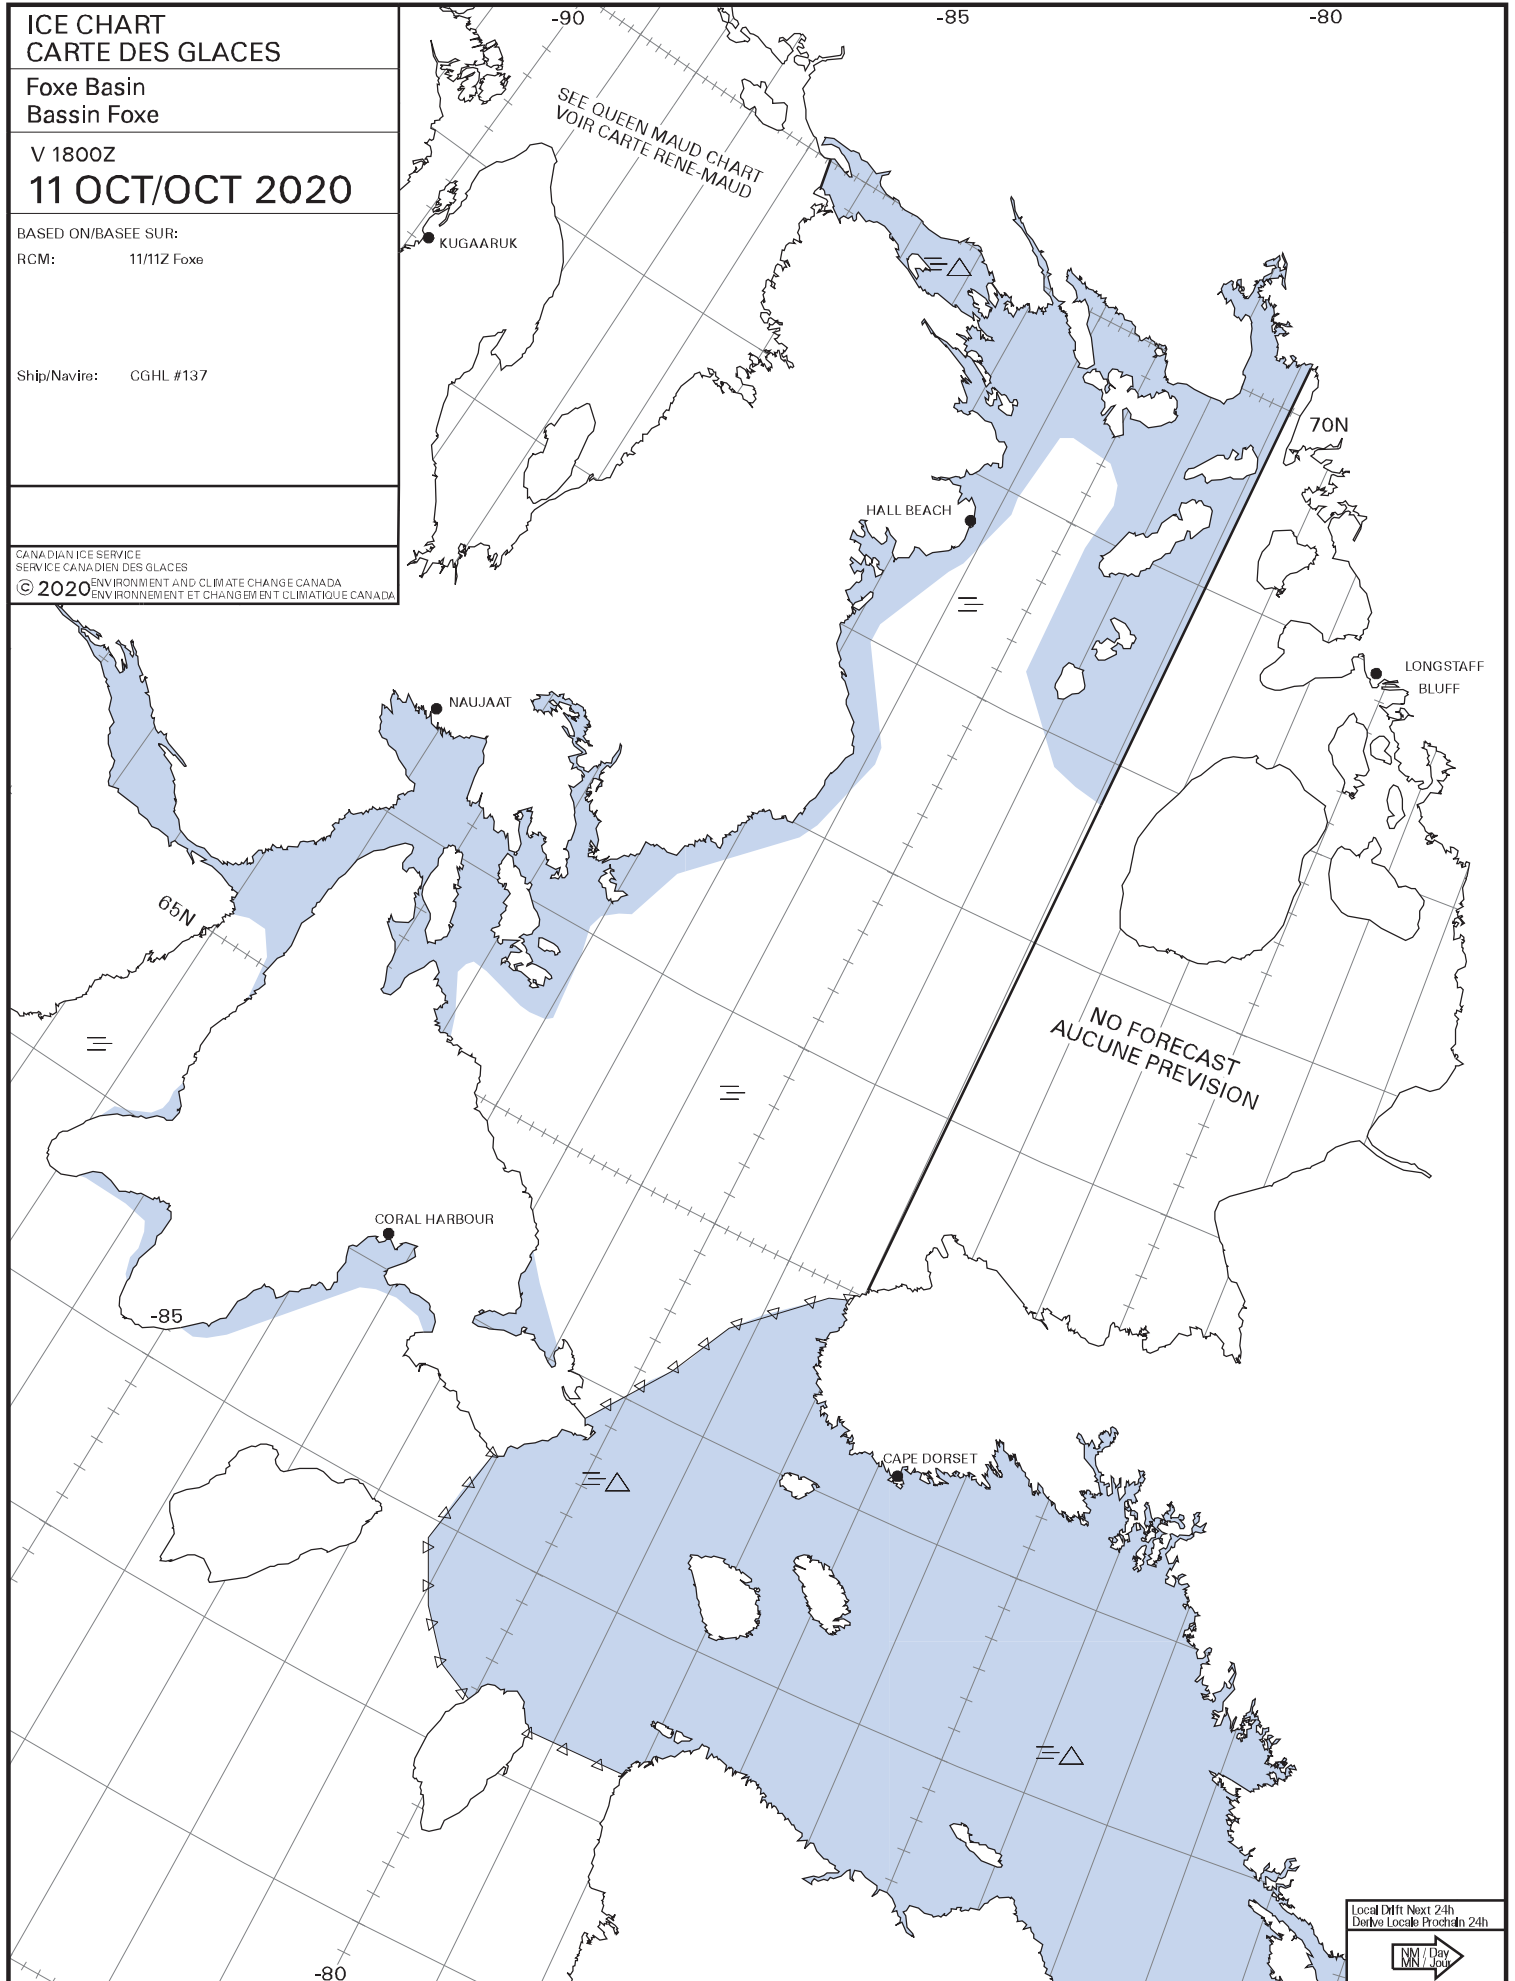

ICE CHART
CARTE DES GLACES

Foxe Basin
Bassin Foxe

V 1800Z
11 OCT/OCT 2020

BASED ON/BASEE SUR:
RCM: 11/11Z Foxe

Ship/Navire: CGHL #137

CANADIAN ICE SERVICE
SERVICE CANADIEN DES GLACES
© 2020 ENVIRONMENT AND CLIMATE CHANGE CANADA
ENVIRONNEMENT ET CHANGEMENT CLIMATIQUE CANADA

Local Diff Next 24h
Diffé Local Prochain 24h