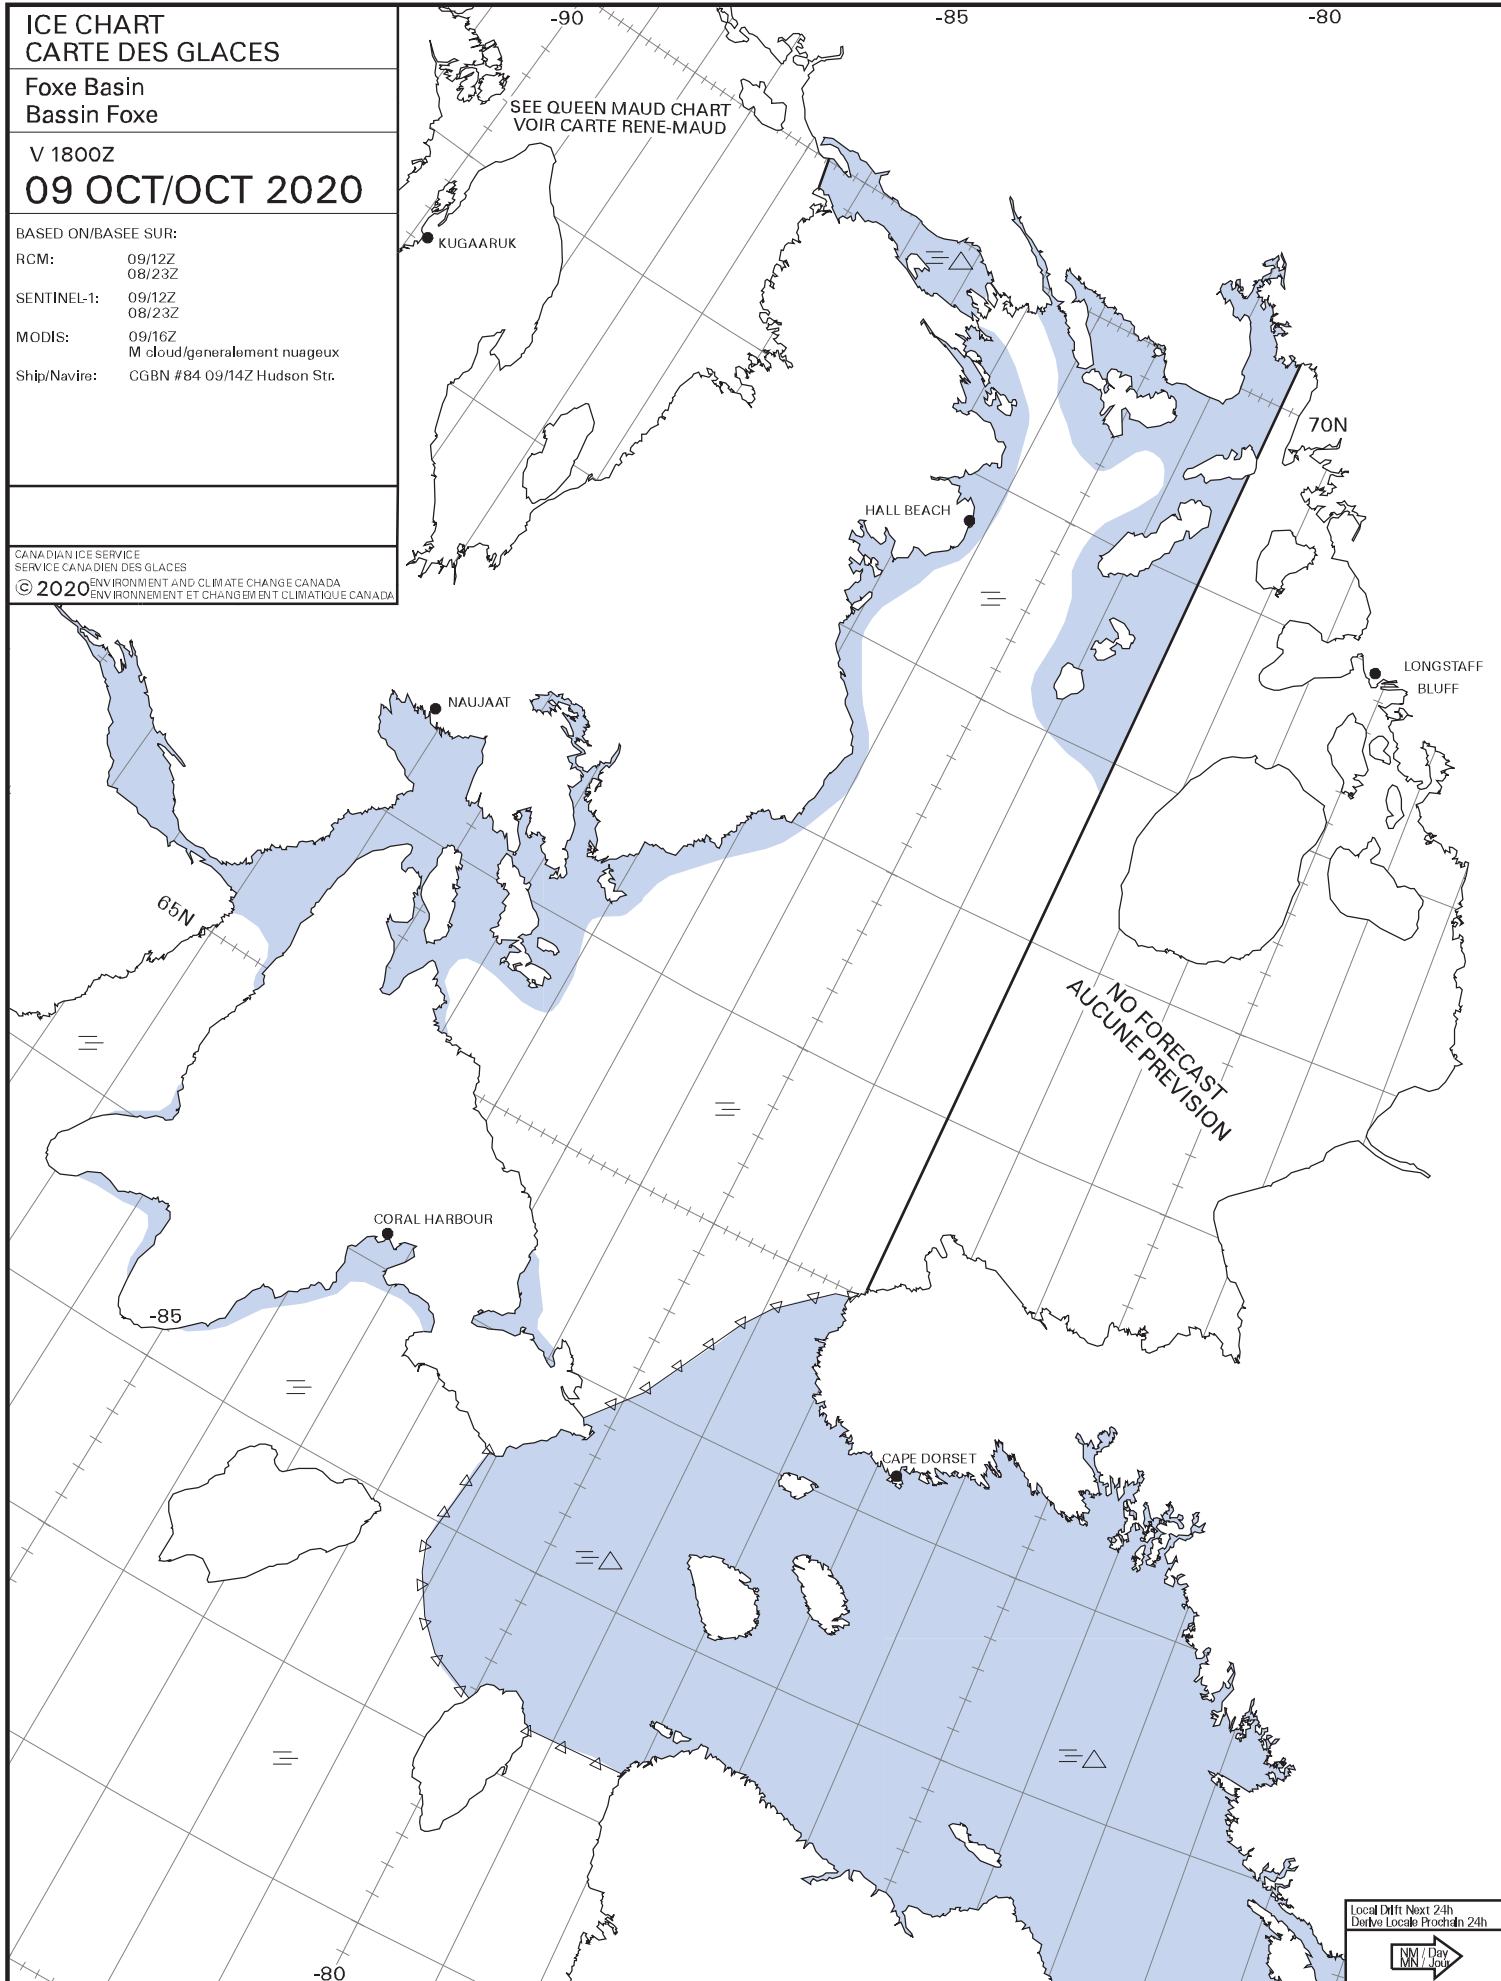

ICE CHART
CARTE DES GLACES

Foxe Basin
Bassin Foxe

V 1800Z
09 OCT/OCT 2020

BASED ON/BASEE SUR:

RCM: 09/12Z
08/23Z

SENTINEL-1: 09/12Z
08/23Z

MODIS: 09/16Z
IM cloud/généralement nuageux

Ship/Navire: CGBN #84 09/14Z Hudson Str.

CANADIAN ICE SERVICE
SERVICE CANADIEN DES GLACES
© 2020 ENVIRONMENT AND CLIMATE CHANGE CANADA
ENVIRONNEMENT ET CHANGEMENT CLIMATIQUE CANADA

Local Diff Next 24h
Diffé Local Prochain 24h