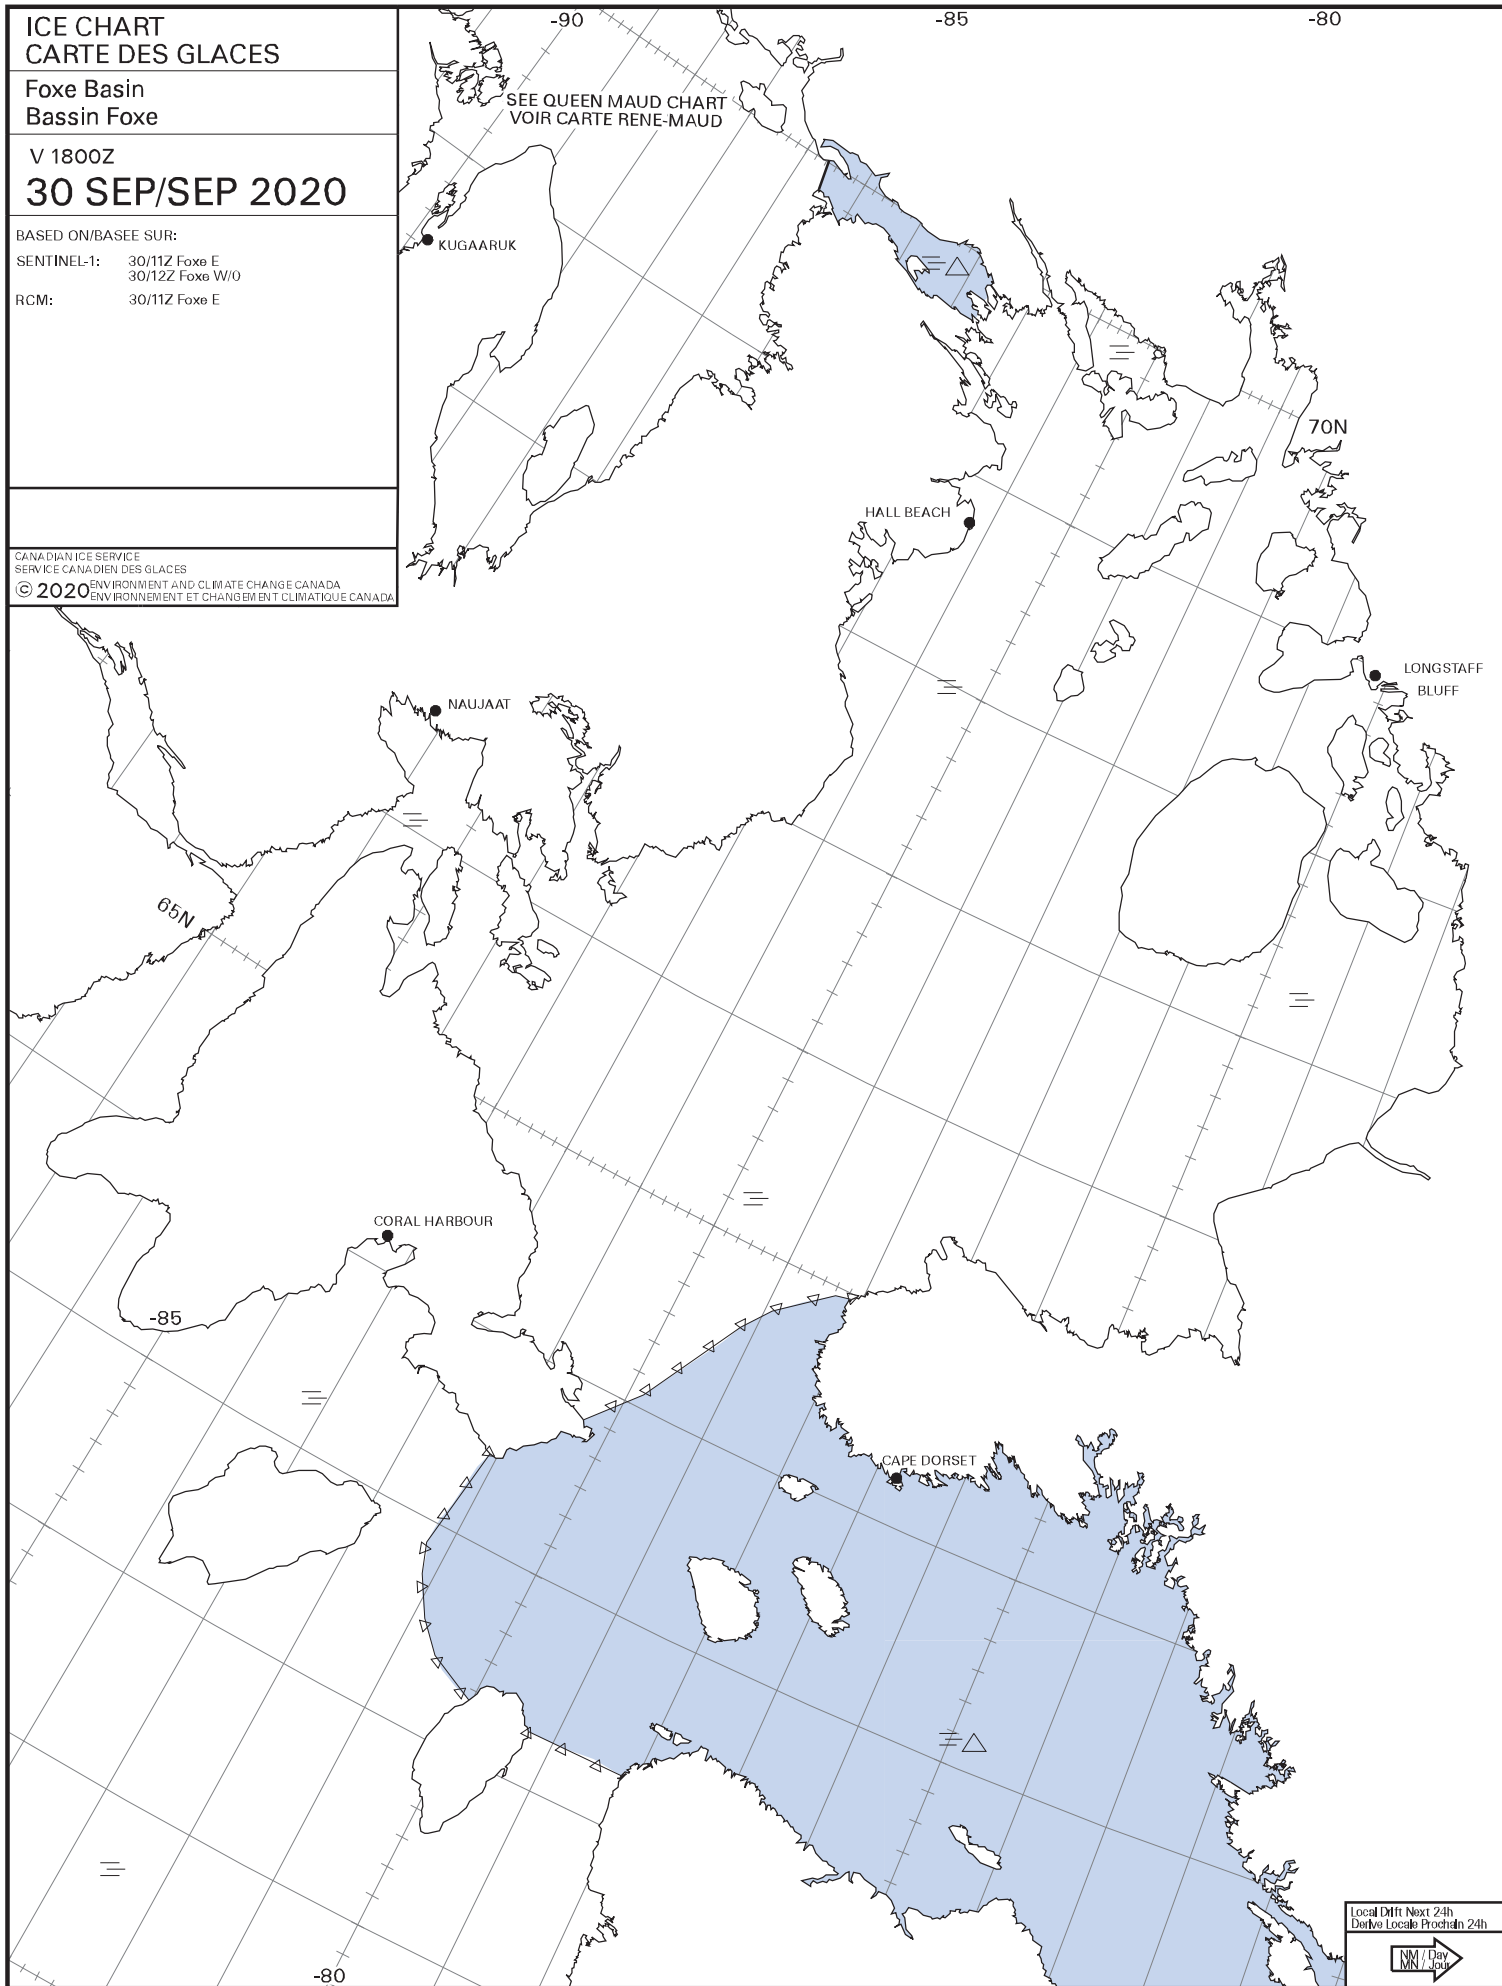

ICE CHART
CARTE DES GLACES

Foxe Basin
Bassin Foxe

V 1800Z
30 SEP/SEP 2020

BASED ON/BASEE SUR:

SENTINEL-1: 30/11Z Foxe E
30/12Z Foxe W/O

RCM: 30/11Z Foxe E

CANADIAN ICE SERVICE
SERV ICE CANADIEN DES GLACES
© 2020 ENVIRONMENT AND CLIMATE CHANGE CANADA
ENVIRONNEMENT ET CHANGEMENT CLIMATIQUE CANADA

SEE QUEEN MAUD CHART
VOIR CARTE RENE-MAUD