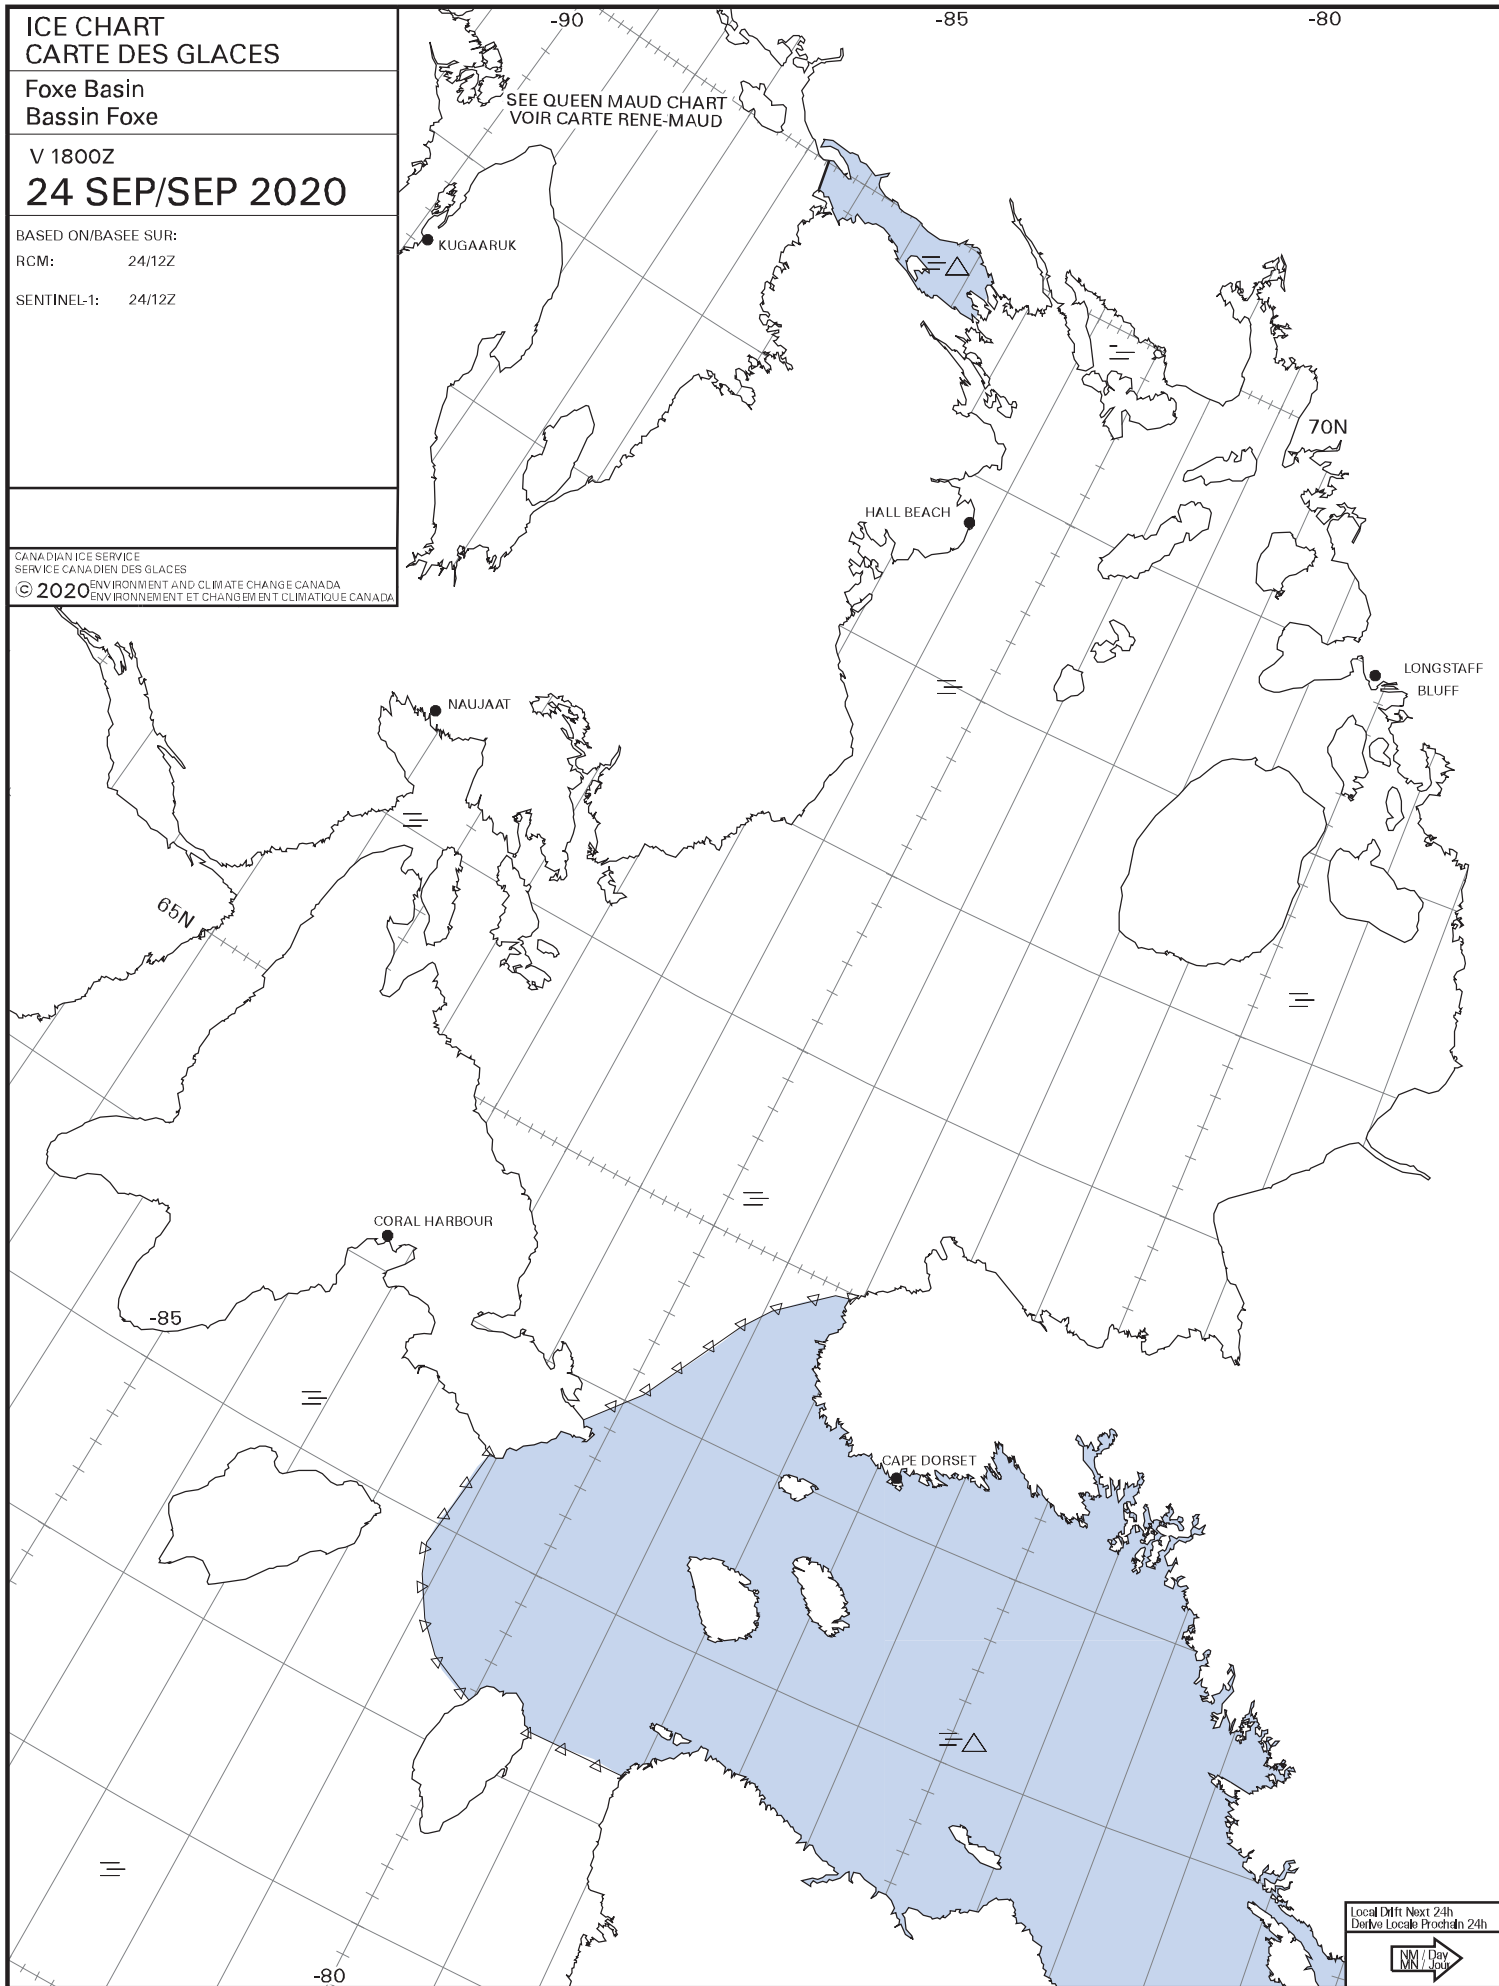

ICE CHART
CARTE DES GLACES

Foxe Basin
Bassin Foxe

V 1800Z
24 SEP/SEP 2020

BASED ON/BASEE SUR:

RCM: 24/12Z

SENTINEL-1: 24/12Z

CANADIAN ICE SERVICE
SERV ICE CANADIEN DES GLACES
© 2020 ENVIRONMENT AND CLIMATE CHANGE CANADA
ENVIRONNEMENT ET CHANGEMENT CLIMATIQUE CANADA

SEE QUEEN MAUD CHART
VOIR CARTE RENE-MAUD