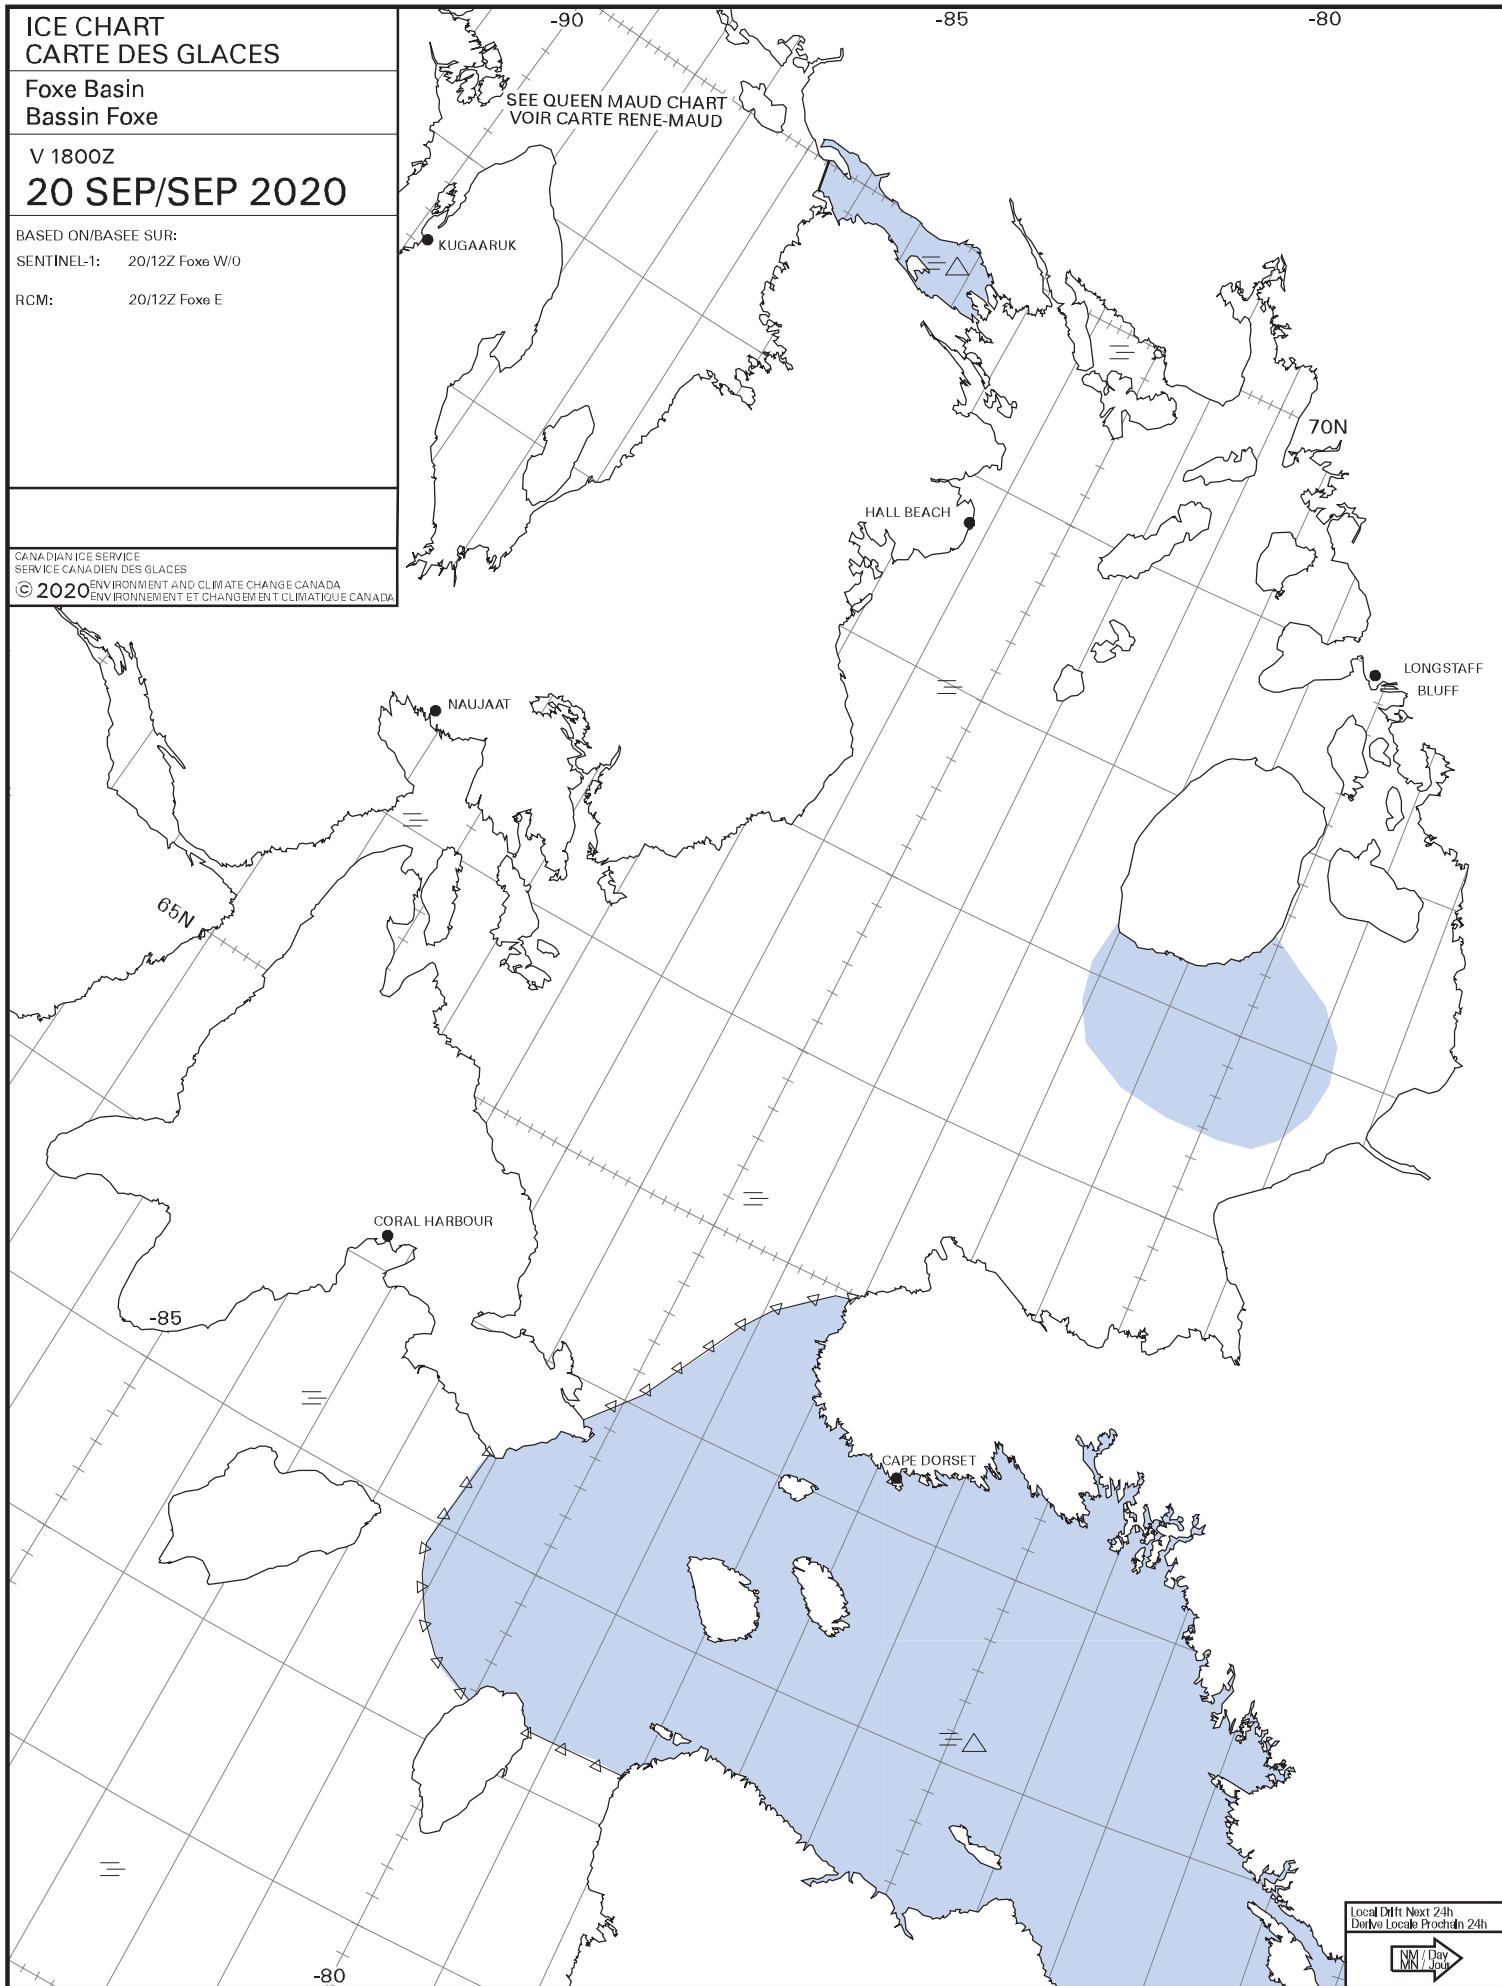

ICE CHART
CARTE DES GLACES

Foxe Basin
Bassin Foxe

V 1800Z
20 SEP/SEP 2020

BASED ON/BASEE SUR:

SENTINEL-1: 20/12Z Foxe W/O

RCM: 20/12Z Foxe E

CANADIAN ICE SERVICE
SERVICE CANADIEN DES GLACES
© 2020 ENVIRONMENT AND CLIMATE CHANGE CANADA
ENVIRONNEMENT ET CHANGEMENT CLIMATIQUE CANADA

SEE QUEEN MAUD CHART
VOIR CARTE RENE-MAUD

Local Diff Next 24h
Diffé Local Prochain 24h