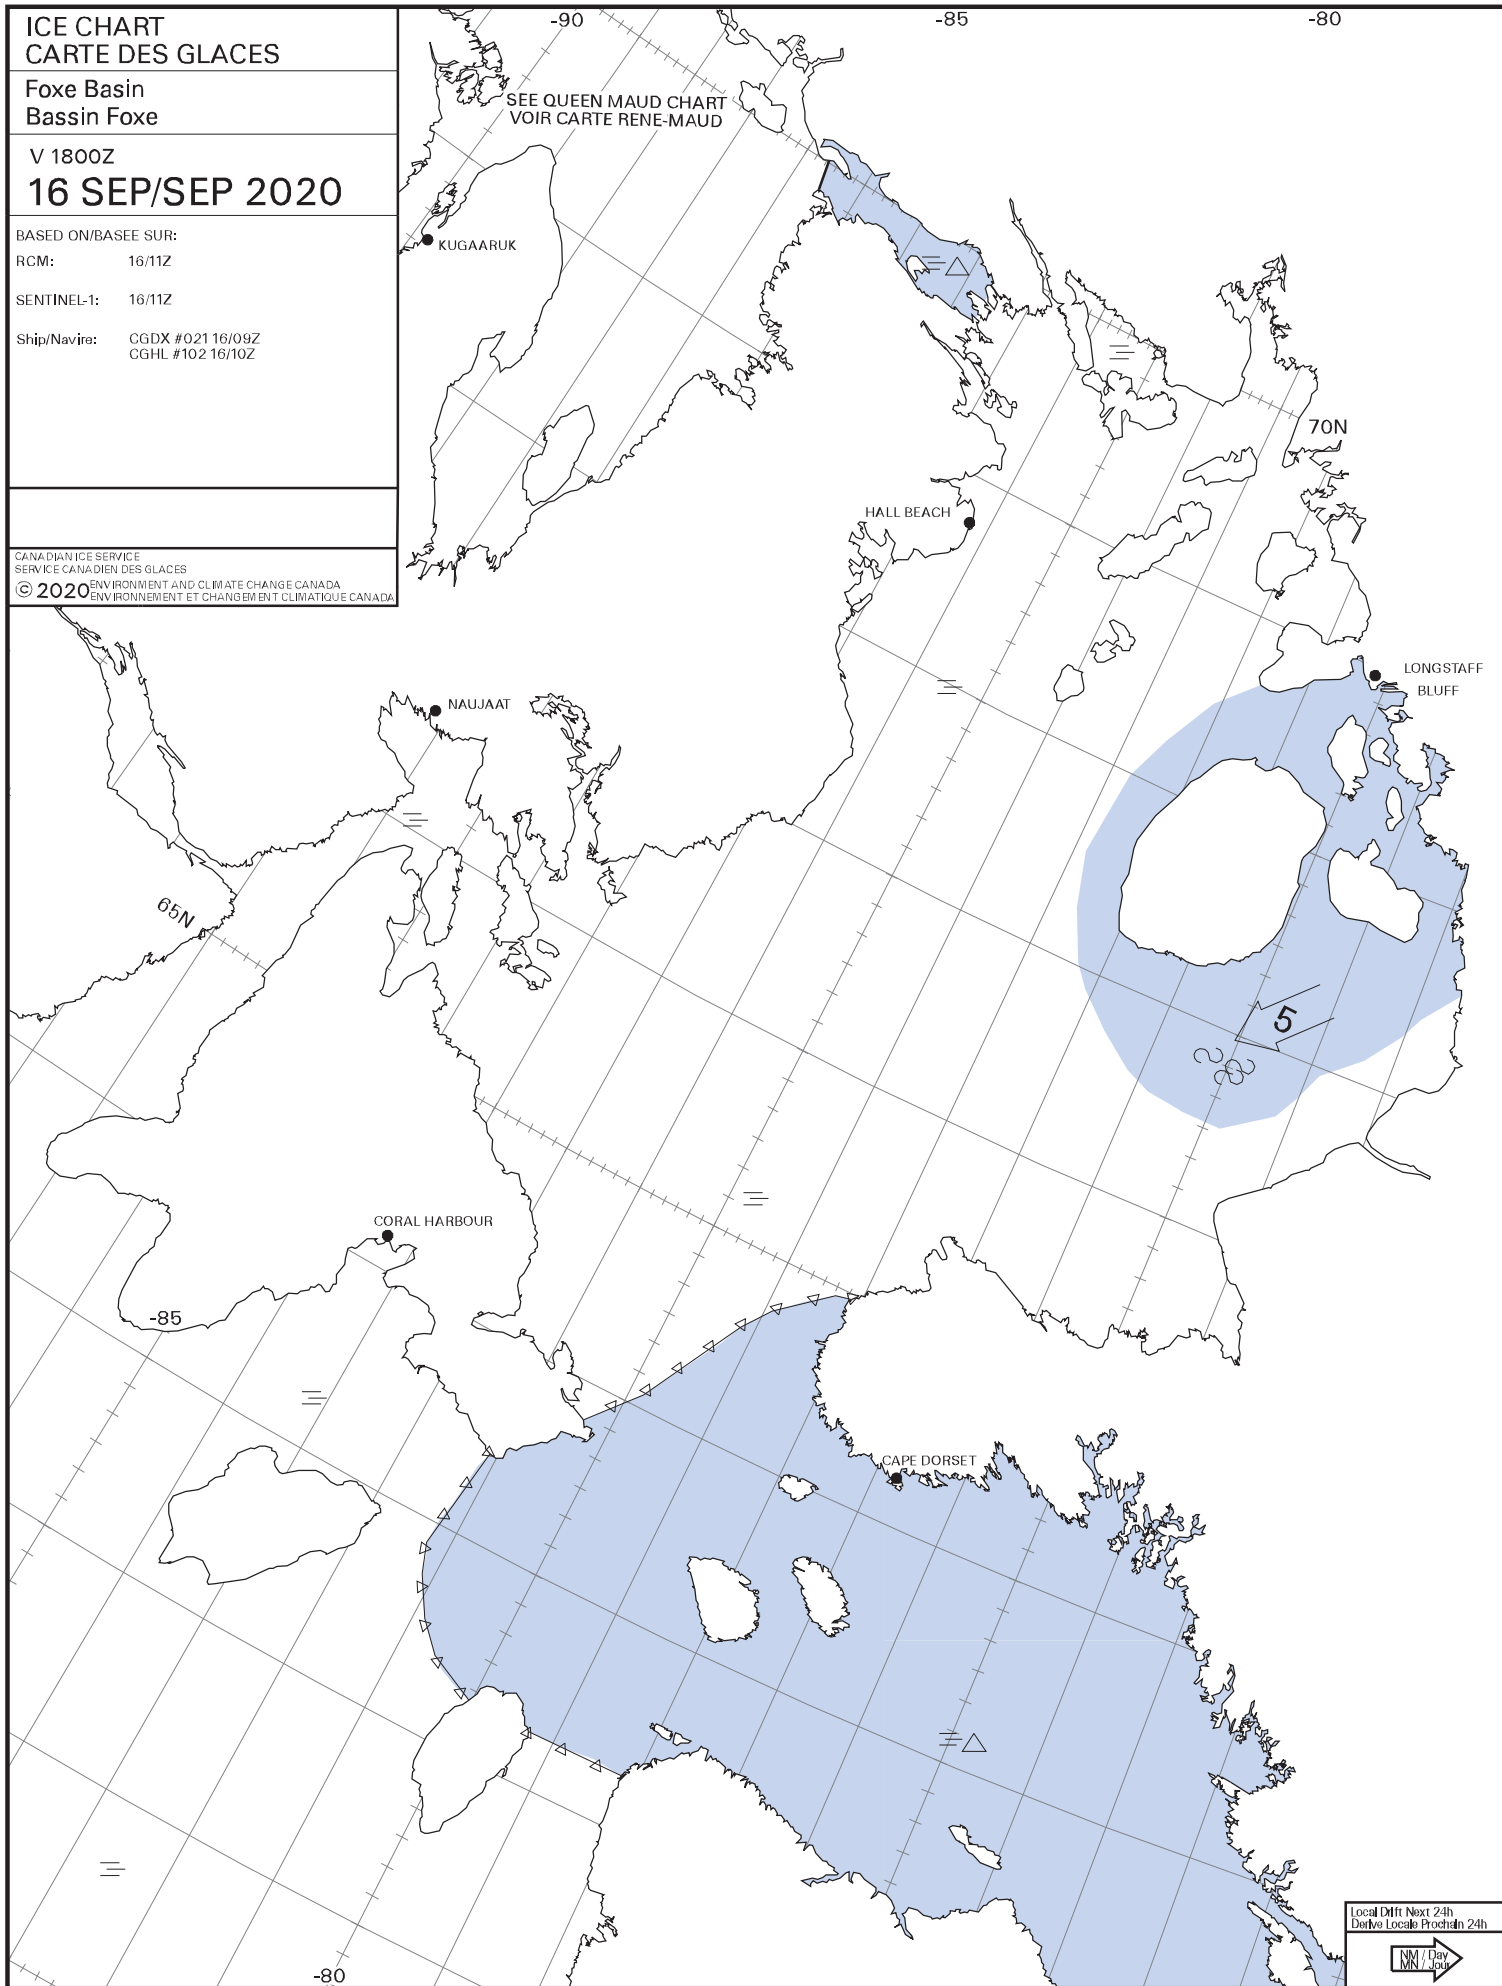

ICE CHART  
CARTE DES GLACES

Foxe Basin  
Bassin Foxe

V 1800Z  
16 SEP/SEP 2020

BASED ON/BASEE SUR:

RCM: 16/11Z

SENTINEL-1: 16/11Z

Ship/Navire: CGDX #021 16/09Z  
CGHL #102 16/10Z

CANADIAN ICE SERVICE  
SERVICE CANADIEN DES GLACES  
© 2020 ENVIRONMENT AND CLIMATE CHANGE CANADA  
ENVIRONNEMENT ET CHANGEMENT CLIMATIQUE CANADA

SEE QUEEN MAUD CHART  
VOIR CARTE RENE-MAUD

Local Drift Next 24h  
Derive Local Prodrift 24h