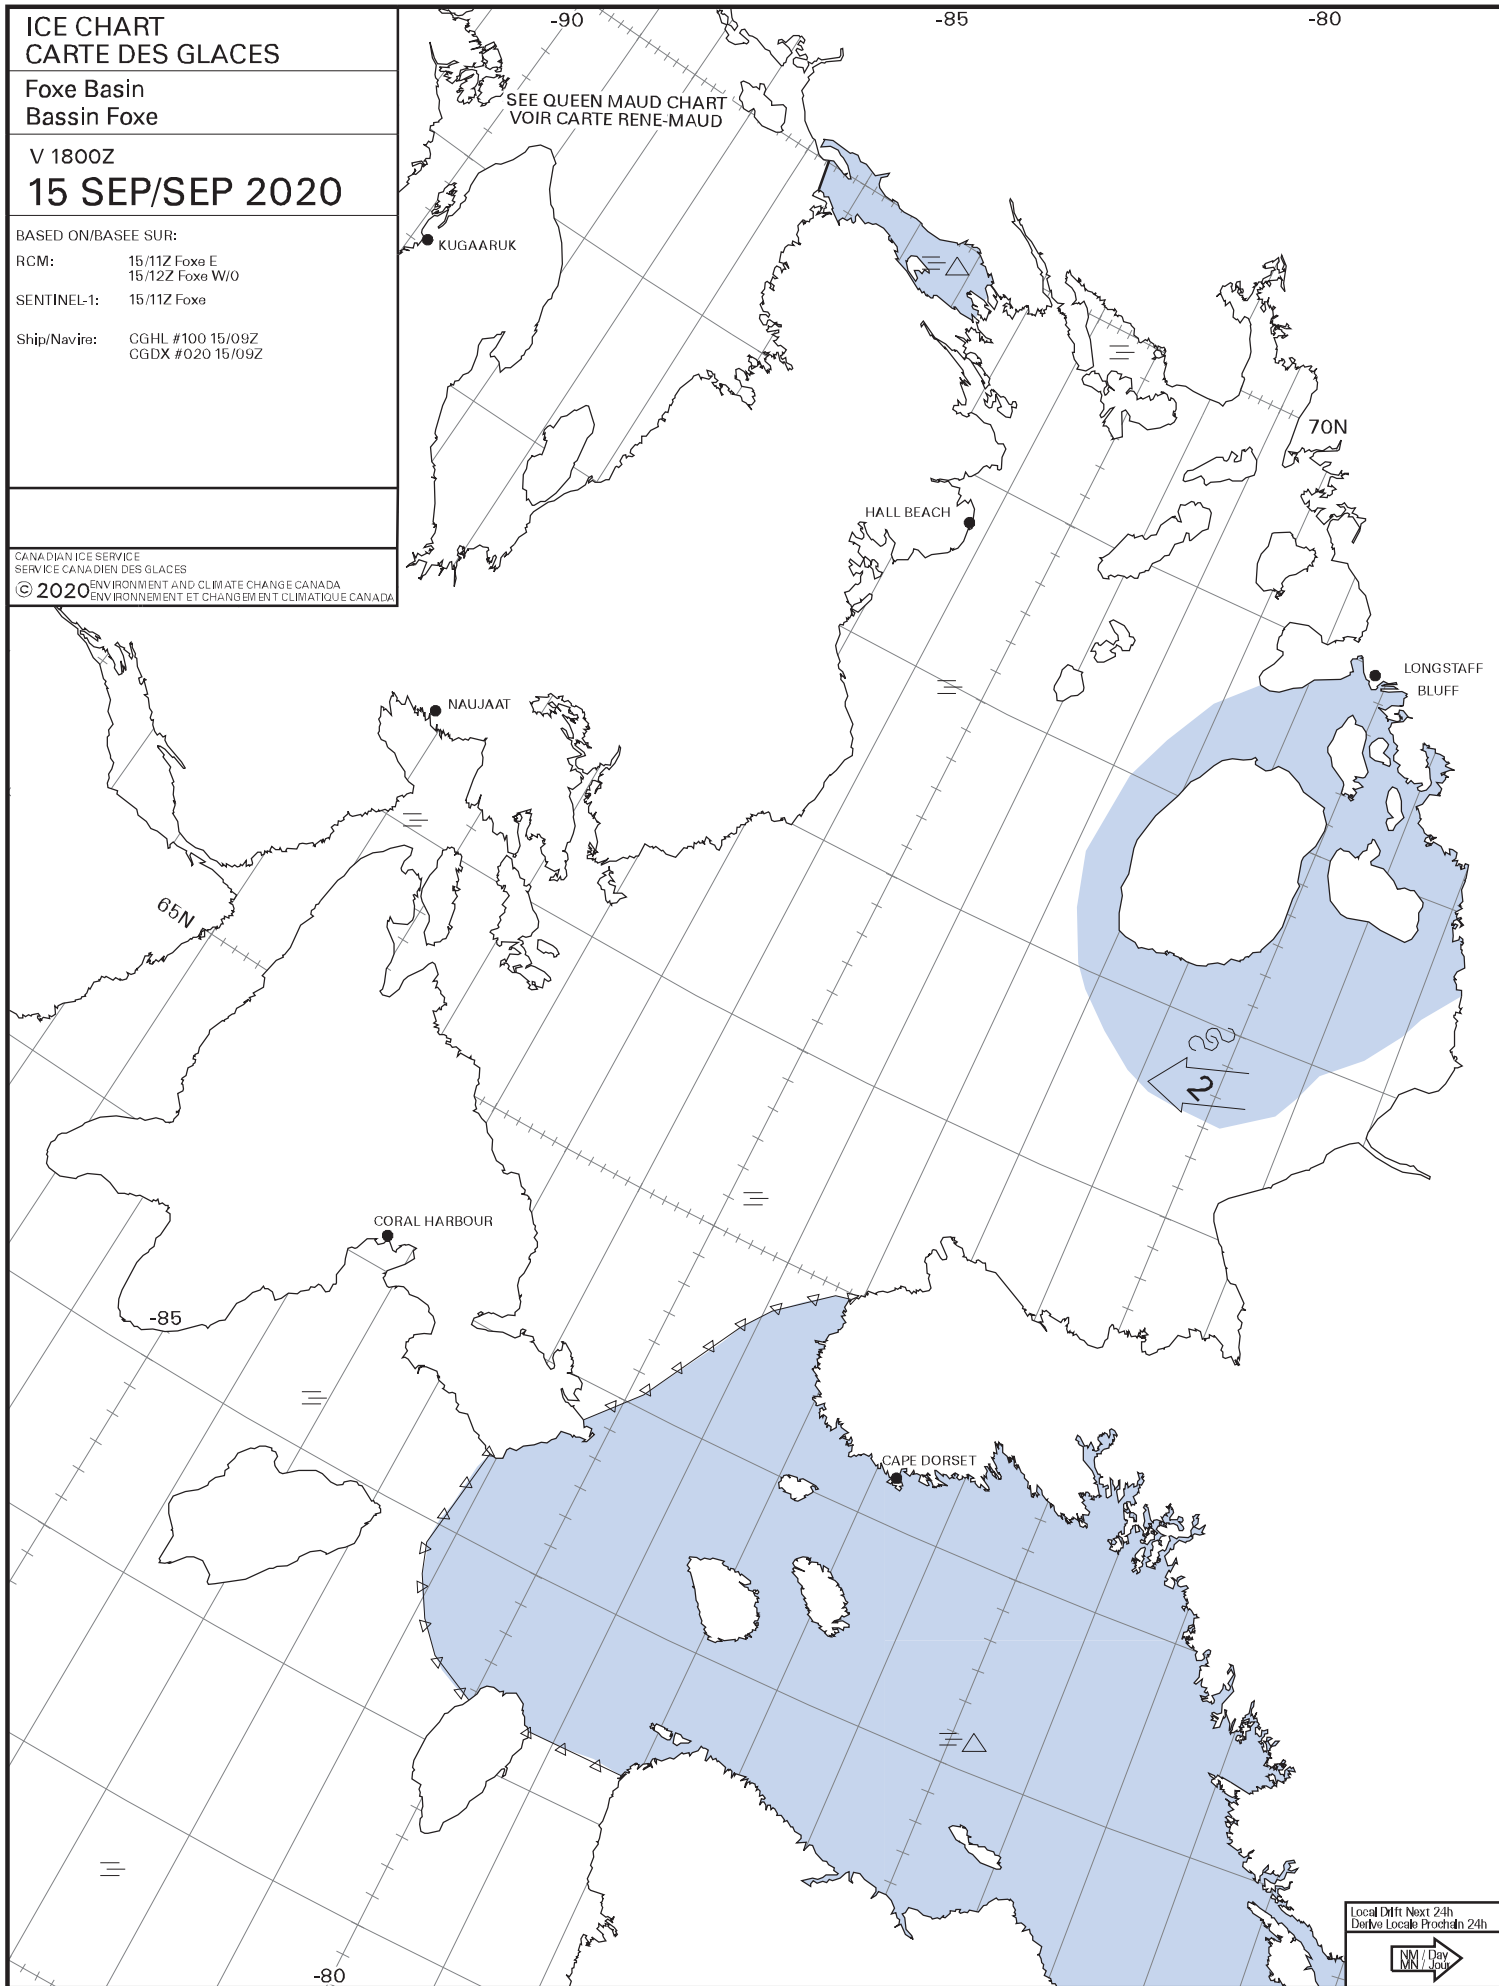

ICE CHART  
CARTE DES GLACES

Foxe Basin  
Bassin Foxe

V 1800Z  
15 SEP/SEP 2020

BASED ON/BASEE SUR:

RCM: 15/11Z Foxe E  
15/12Z Foxe W/O

SENTINEL-1: 15/11Z Foxe

Ship/Navire: CGHL #100 15/09Z  
CGDX #020 15/09Z

CANADIAN ICE SERVICE  
SERV ICE CANADIEN DES GLACES  
© 2020 ENVIRONMENT AND CLIMATE CHANGE CANADA  
ENVIRONNEMENT ET CHANGEMENT CLIMATIQUE CANADA

SEE QUEEN MAUD CHART  
VOIR CARTE RENE-MAUD

Local Drift Next 24h  
Derive Local Prodrift 24h