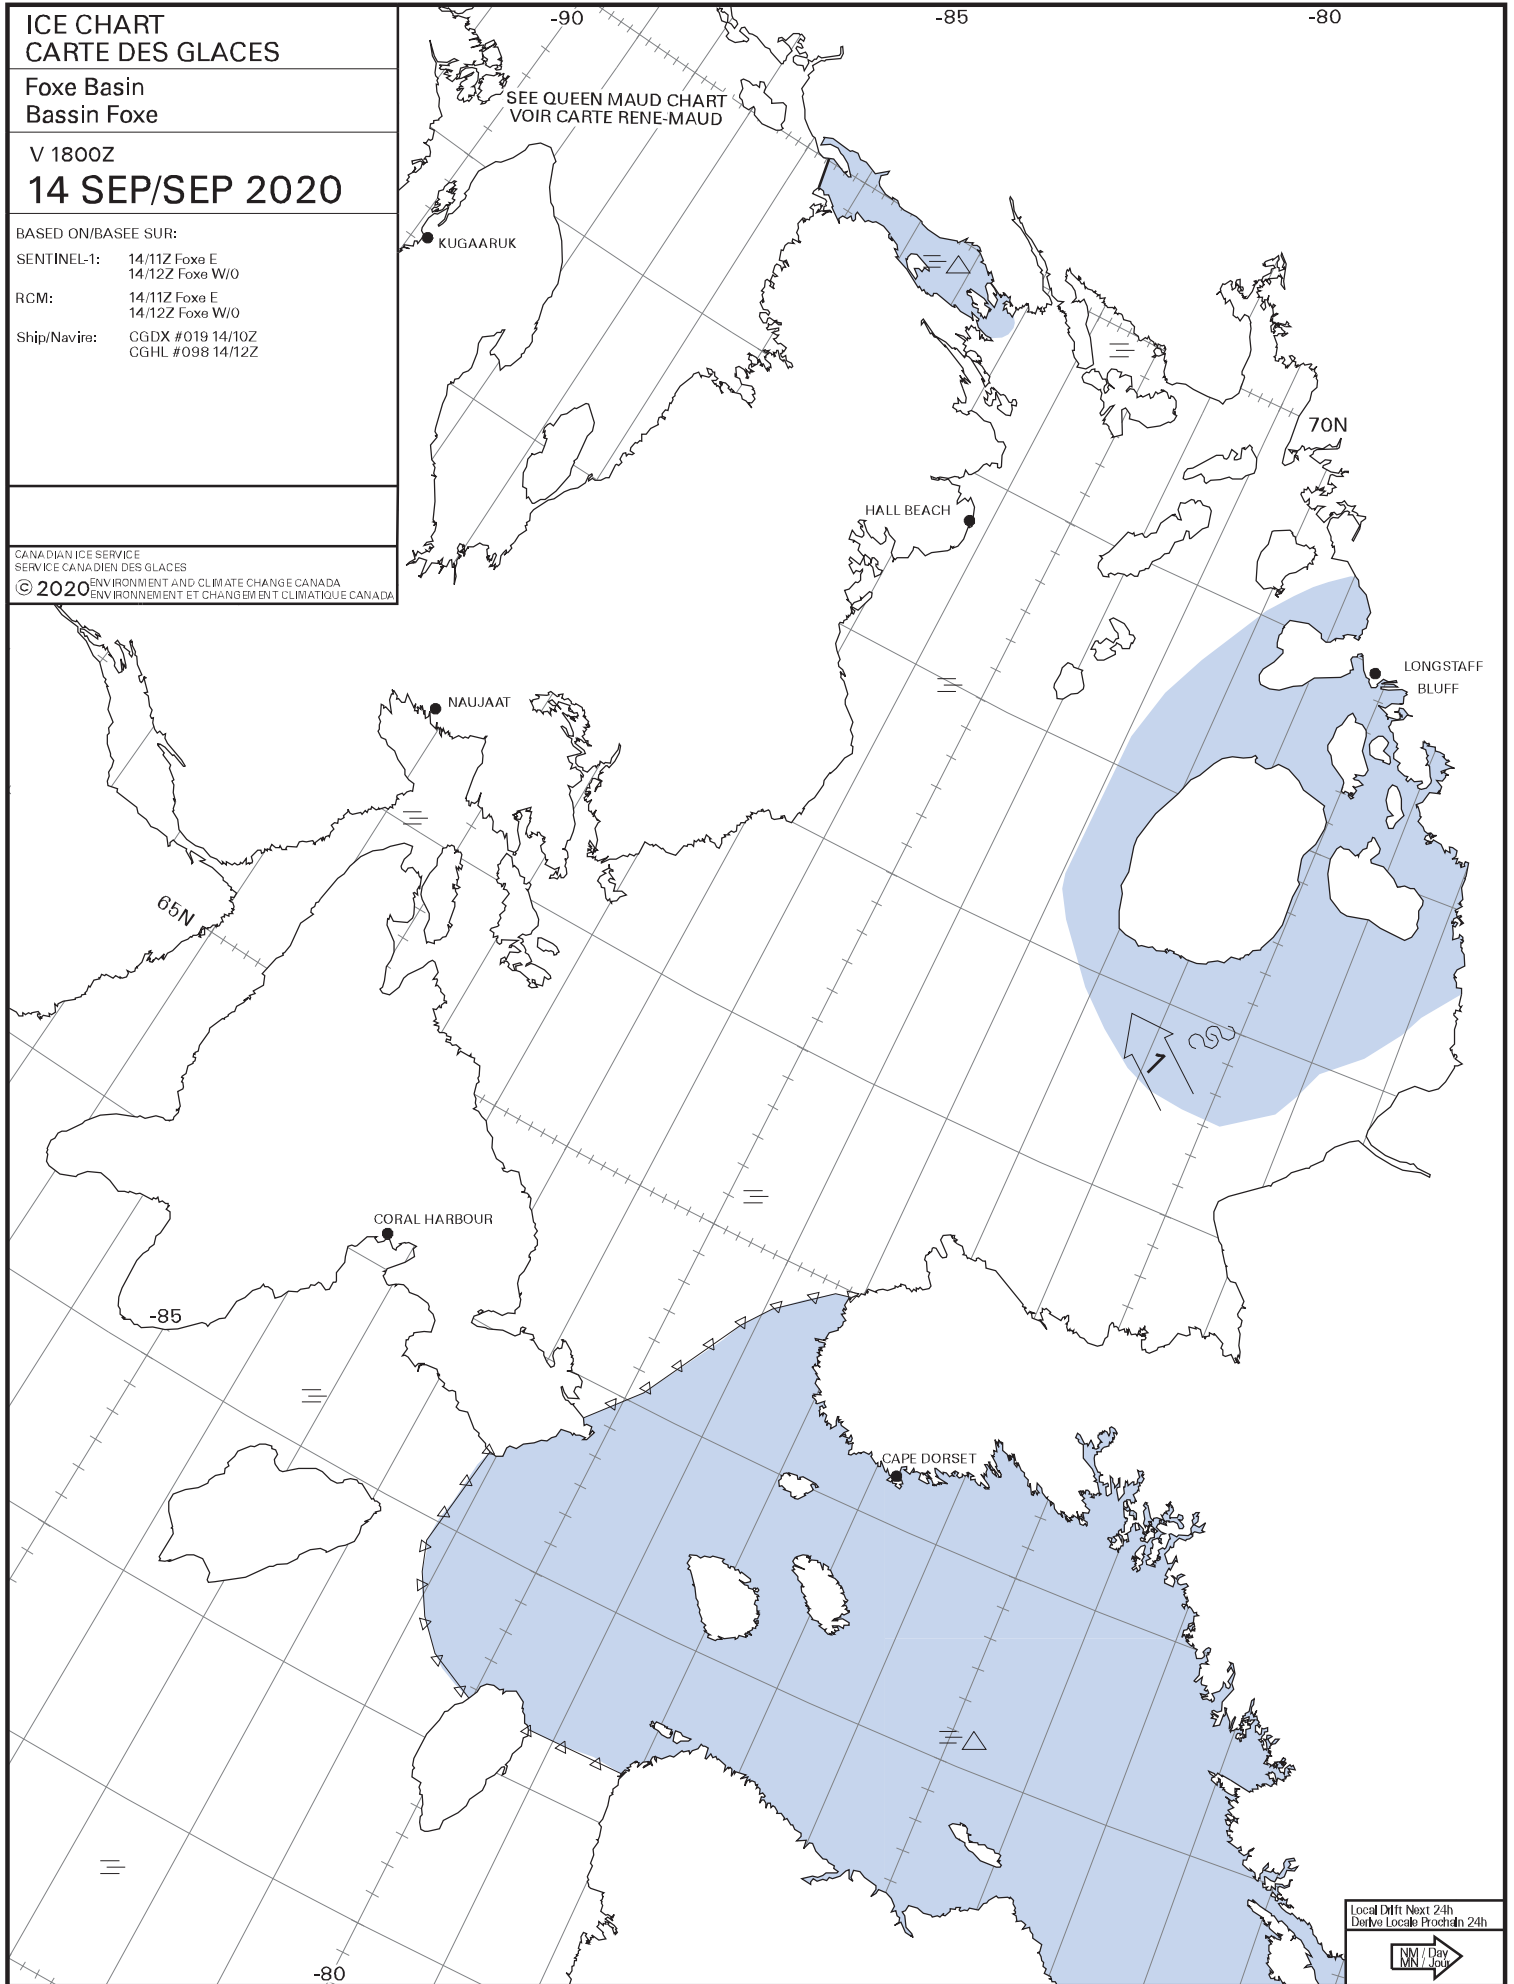

ICE CHART
CARTE DES GLACES

Foxe Basin
Bassin Foxe

V 1800Z
14 SEP/SEP 2020

BASED ON/BASEE SUR:

SENTINEL-1: 14/11Z Foxe E
14/12Z Foxe W/O

RCM: 14/11Z Foxe E
14/12Z Foxe W/O

Ship/Navire: CGDX #019 14/10Z
CGHL #098 14/12Z

CANADIAN ICE SERVICE
SERVICE CANADIEN DES GLACES
© 2020 ENVIRONMENT AND CLIMATE CHANGE CANADA
ENVIRONNEMENT ET CHANGEMENT CLIMATIQUE CANADA

SEE QUEEN MAUD CHART
VOIR CARTE RENE-MAUD

Local Drift Next 24h
Derive Local Proch 24h