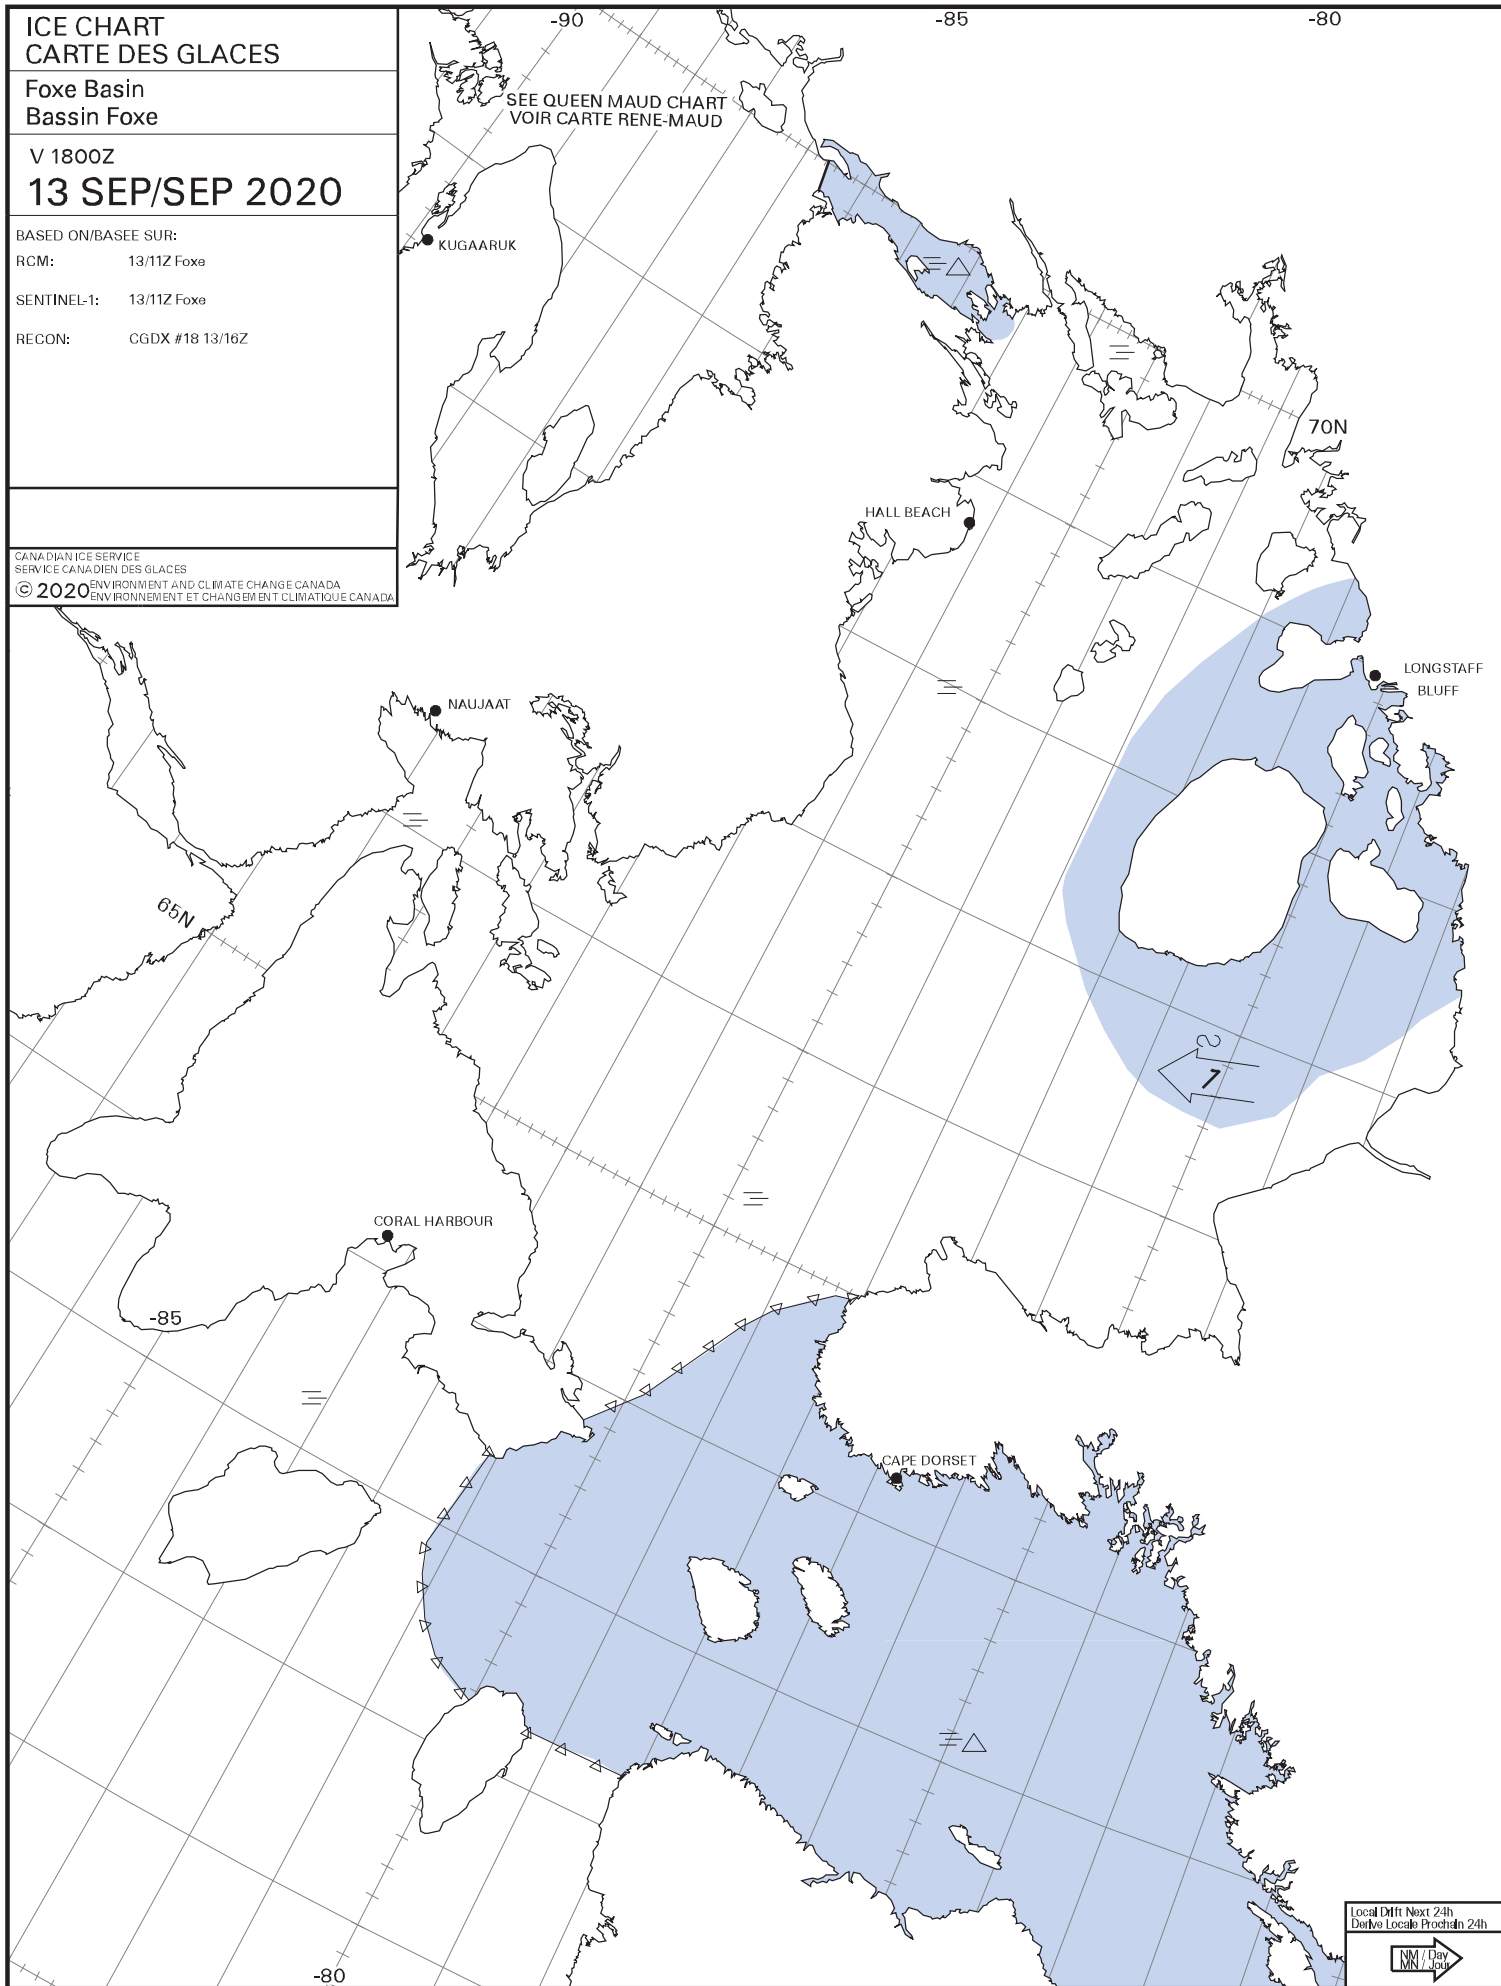

ICE CHART
CARTE DES GLACES

Foxe Basin
Bassin Foxe

V 1800Z
13 SEP/SEP 2020

BASED ON/BASÉE SUR:

RCM: 13/11Z Foxe

SENTINEL-1: 13/11Z Foxe

RECON: CGDX #18 13/16Z

CANADIAN ICE SERVICE
SERVICE CANADIEN DES GLACES
© 2020 ENVIRONMENT AND CLIMATE CHANGE CANADA
ENVIRONNEMENT ET CHANGEMENT CLIMATIQUE CANADA

SEE QUEEN MAUD CHART
VOIR CARTE RENE-MAUD

Local Drift Next 24h
Derive Local Prodrift 24h