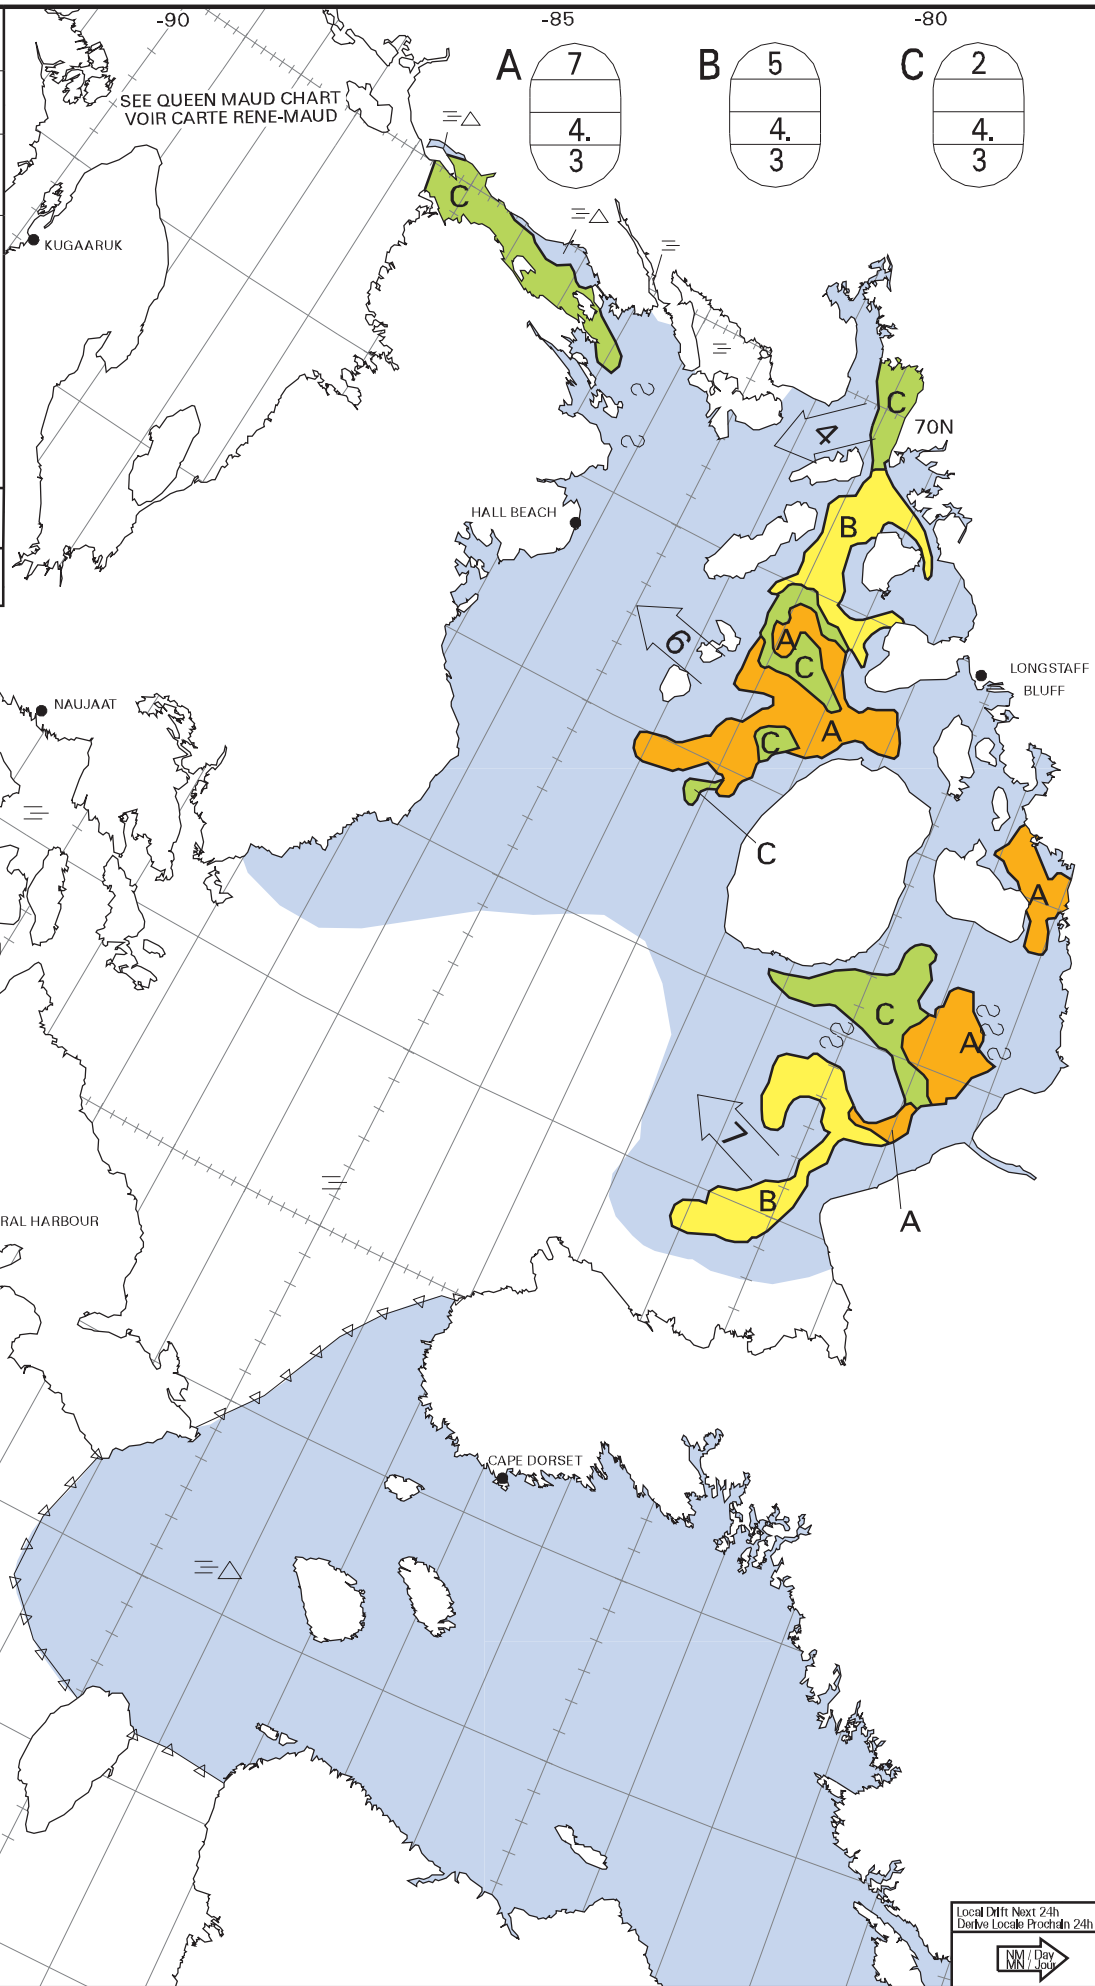

ICE CHART  
CARTE DES GLACES

Foxe Basin  
Bassin Foxe

V 1800Z  
01 SEP/SEP 2020

BASED ON/BASEE SUR:

RCM: 01/11Z-12Z

SENTINEL-1: 01/11Z-12Z

MODIS: 01/16Z Foxe

M cloud/generalement nuageux

CANADIAN ICE SERVICE  
SERV ICE CANADIEN DES GLACES  
© 2020 ENVIRONMENT AND CLIMATE CHANGE CANADA  
ENVIRONNEMENT ET CHANGEMENT CLIMATIQUE CANADA

Local Diff Next 24h  
Derive Localo Prochain 24h