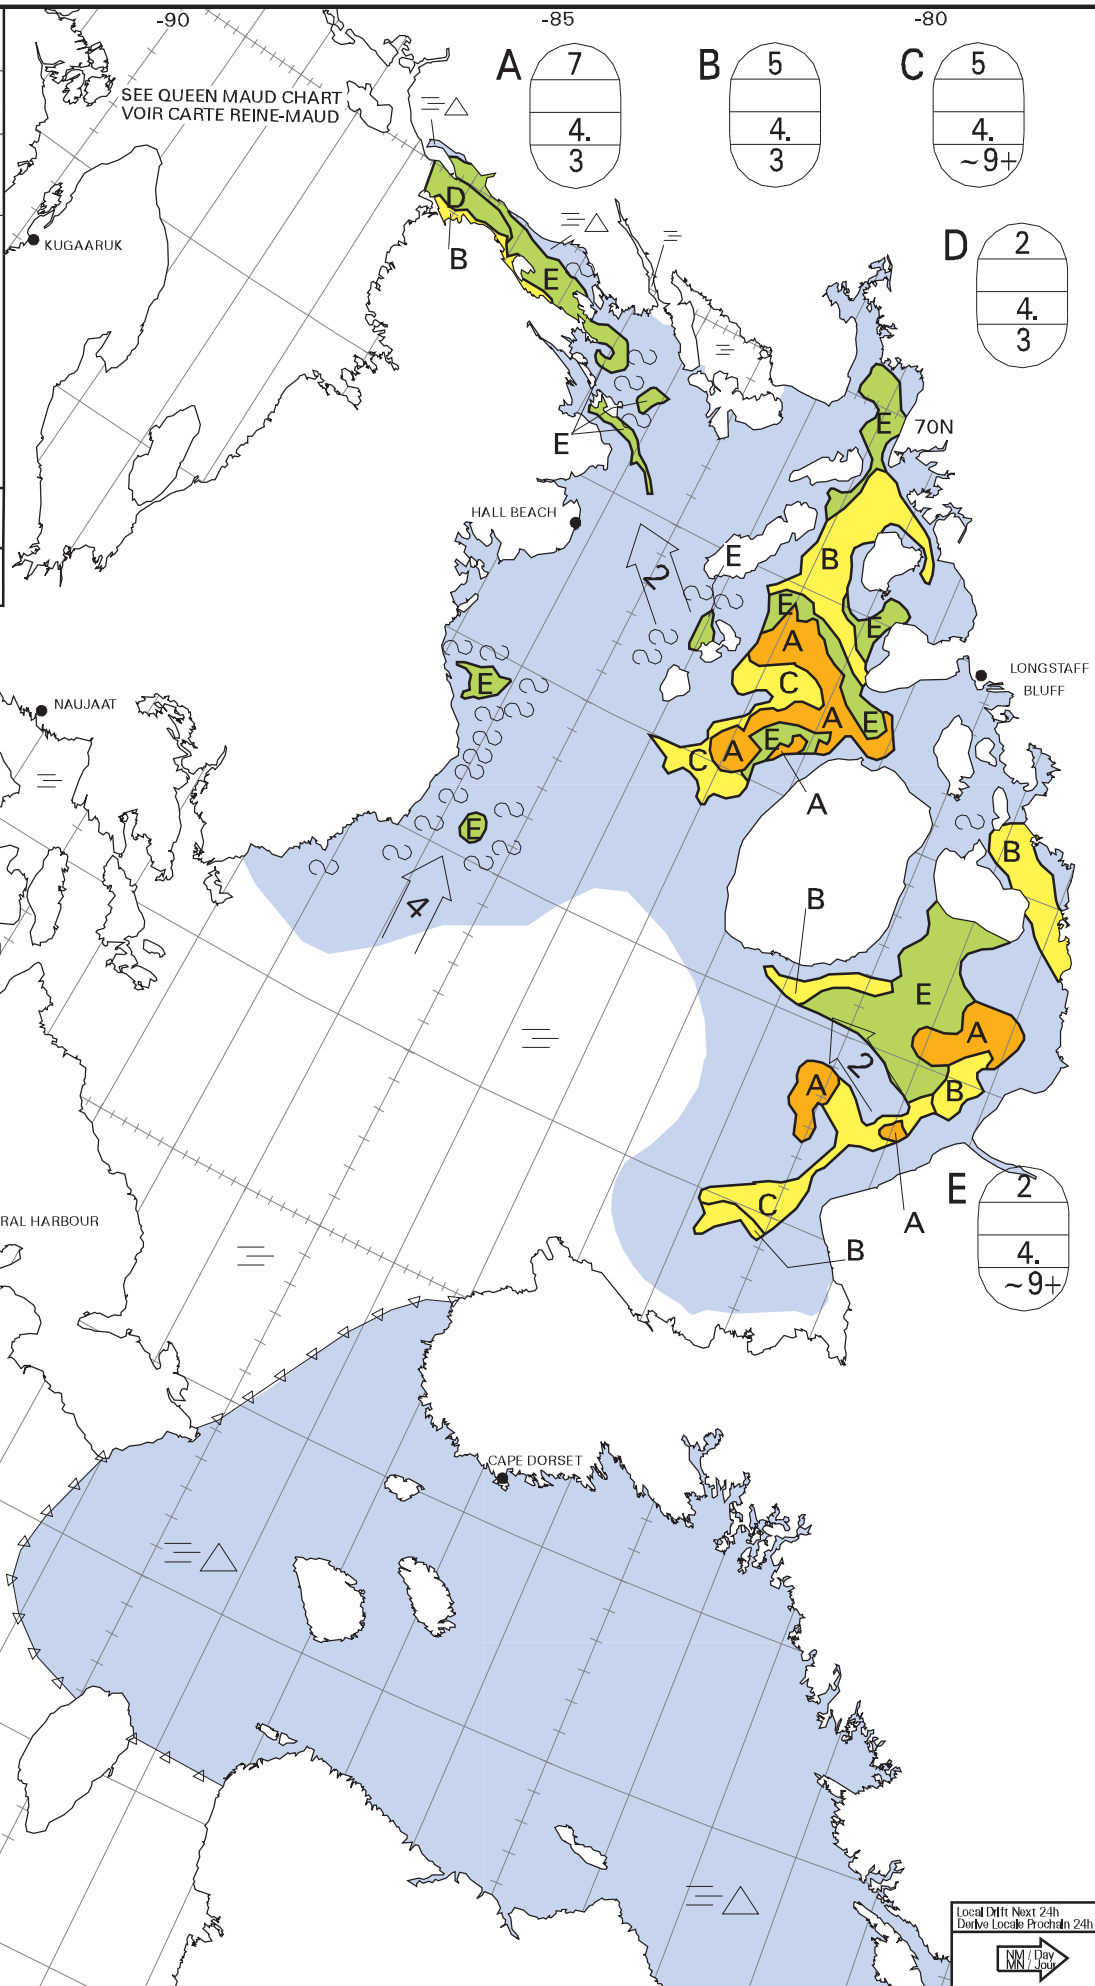

ICE CHART
CARTE DES GLACES

Foxe Basin
Bassin Foxe

V 1800Z
31 AUG/AOU 2020

BASED ON/BASEE SUR:

SENTINEL-1: 31/11Z Foxe E
31/12Z Foxe W/O

RCM: 31/11Z Foxe
31/12Z Boothia

Ship/Navire: CGHL #081 31/09Z

CANADIAN ICE SERVICE
SERV ICE CANADIEN DES GLACES
© 2020 ENVIRONMENT AND CLIMATE CHANGE CANADA
ENVIRONNEMENT ET CHANGEMENT CLIMATIQUE CANADA

Local Diff Next 24h
Derive Locale Prochain 24h
100 km / Day