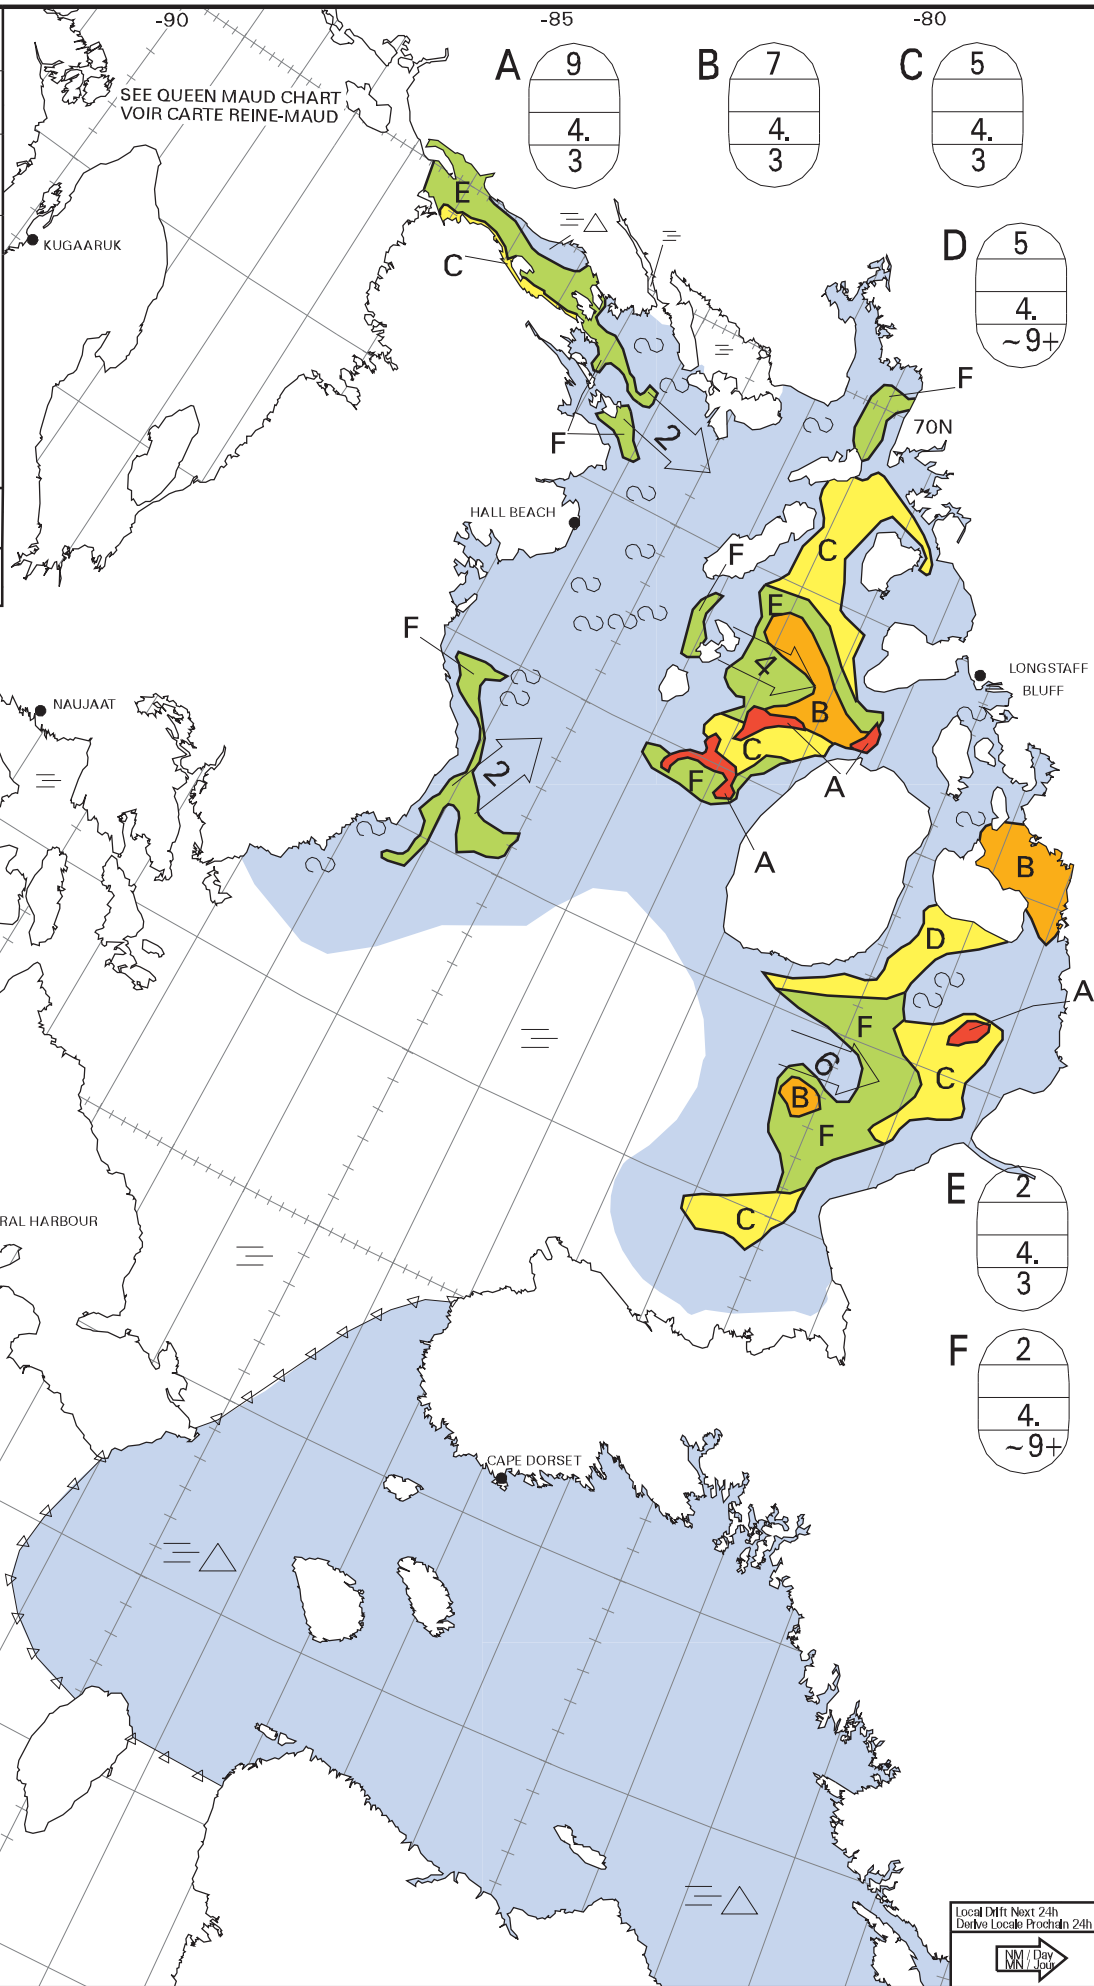

ICE CHART
CARTE DES GLACES

Foxe Basin
Bassin Foxe

V 1800Z
30 AUG/AOU 2020

BASED ON/BASEE SUR:

SENTINEL-1: 30/11Z Foxe E
30/12Z Foxe W/O

RCM: 30/11Z Foxe E
30/12Z Foxe W/O

Ship/Navire: #080 30/09Z

CANADIAN ICE SERVICE
SERV ICE CANADIEN DES GLACES
© 2020 ENVIRONMENT AND CLIMATE CHANGE CANADA
ENVIRONNEMENT ET CHANGEMENT CLIMATIQUE CANADA

A	9	B	7	C	5
	4.		4.		4.
	3		3		3

D	5
	4.
	~9+

E	2
	4.
	3

F	2
	4.
	~9+

Local Drift Next 24h
Derive Local Prochain 24h