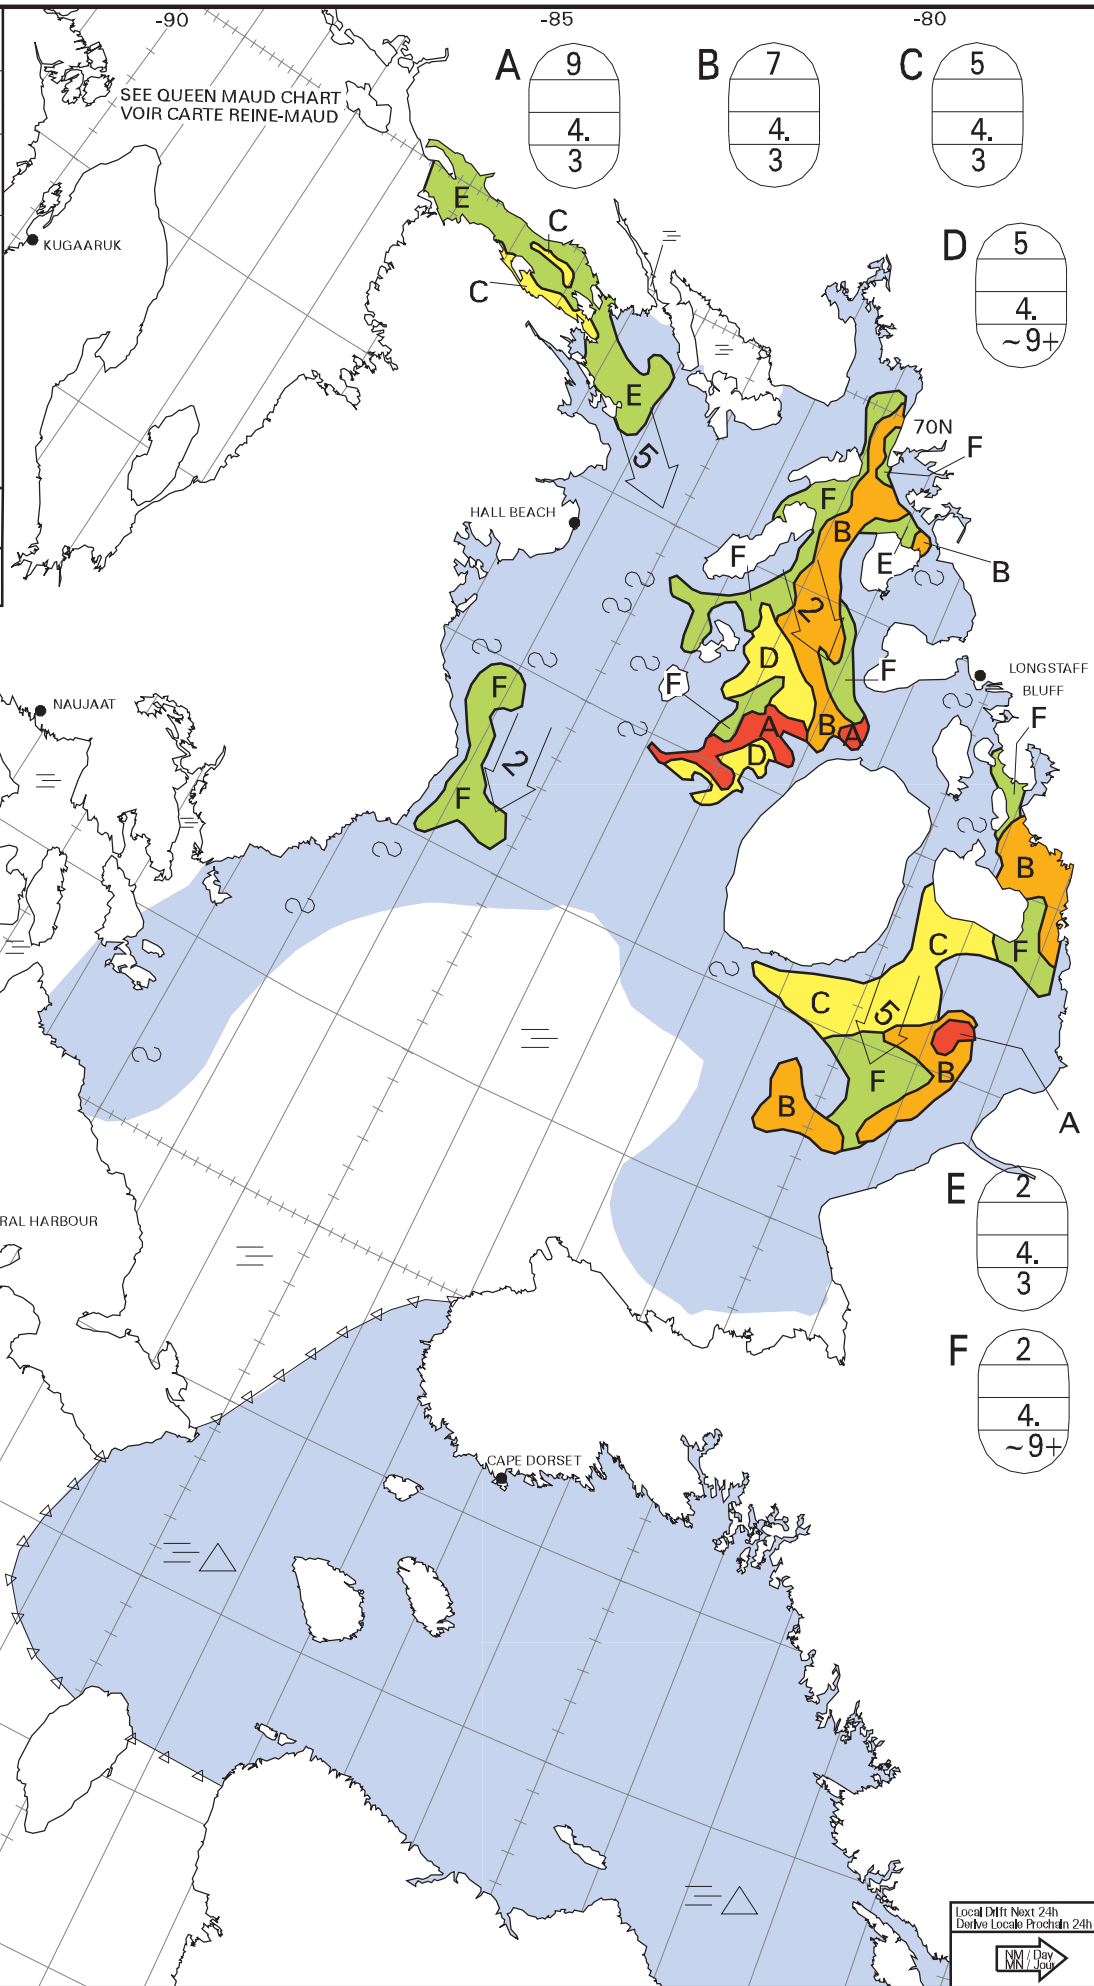

**ICE CHART
CARTE DES GLACES**

**Foxe Basin
Bassin Foxe**

V 1800Z
29 AUG/AOU 2020

BASED ON/BASEE SUR:

GOES: 29/14Z

SENTINEL-1: 29/11Z Foxe
29/12Z Boothia

RCM: 29/12Z Foxe Ch.
28/22Z Foxe Ch.

Ship/Navire: #079 29/15z

A few clouds/quelques nuages

CANADIAN ICE SERVICE
SERV ICE CANADIEN DES GLACES
© 2020 ENVIRONMENT AND CLIMATE CHANGE CANADA
ENVIRONNEMENT ET CHANGEMENT CLIMATIQUE CANADA

Local Diff Next 24h
Derive Local Proch 24h