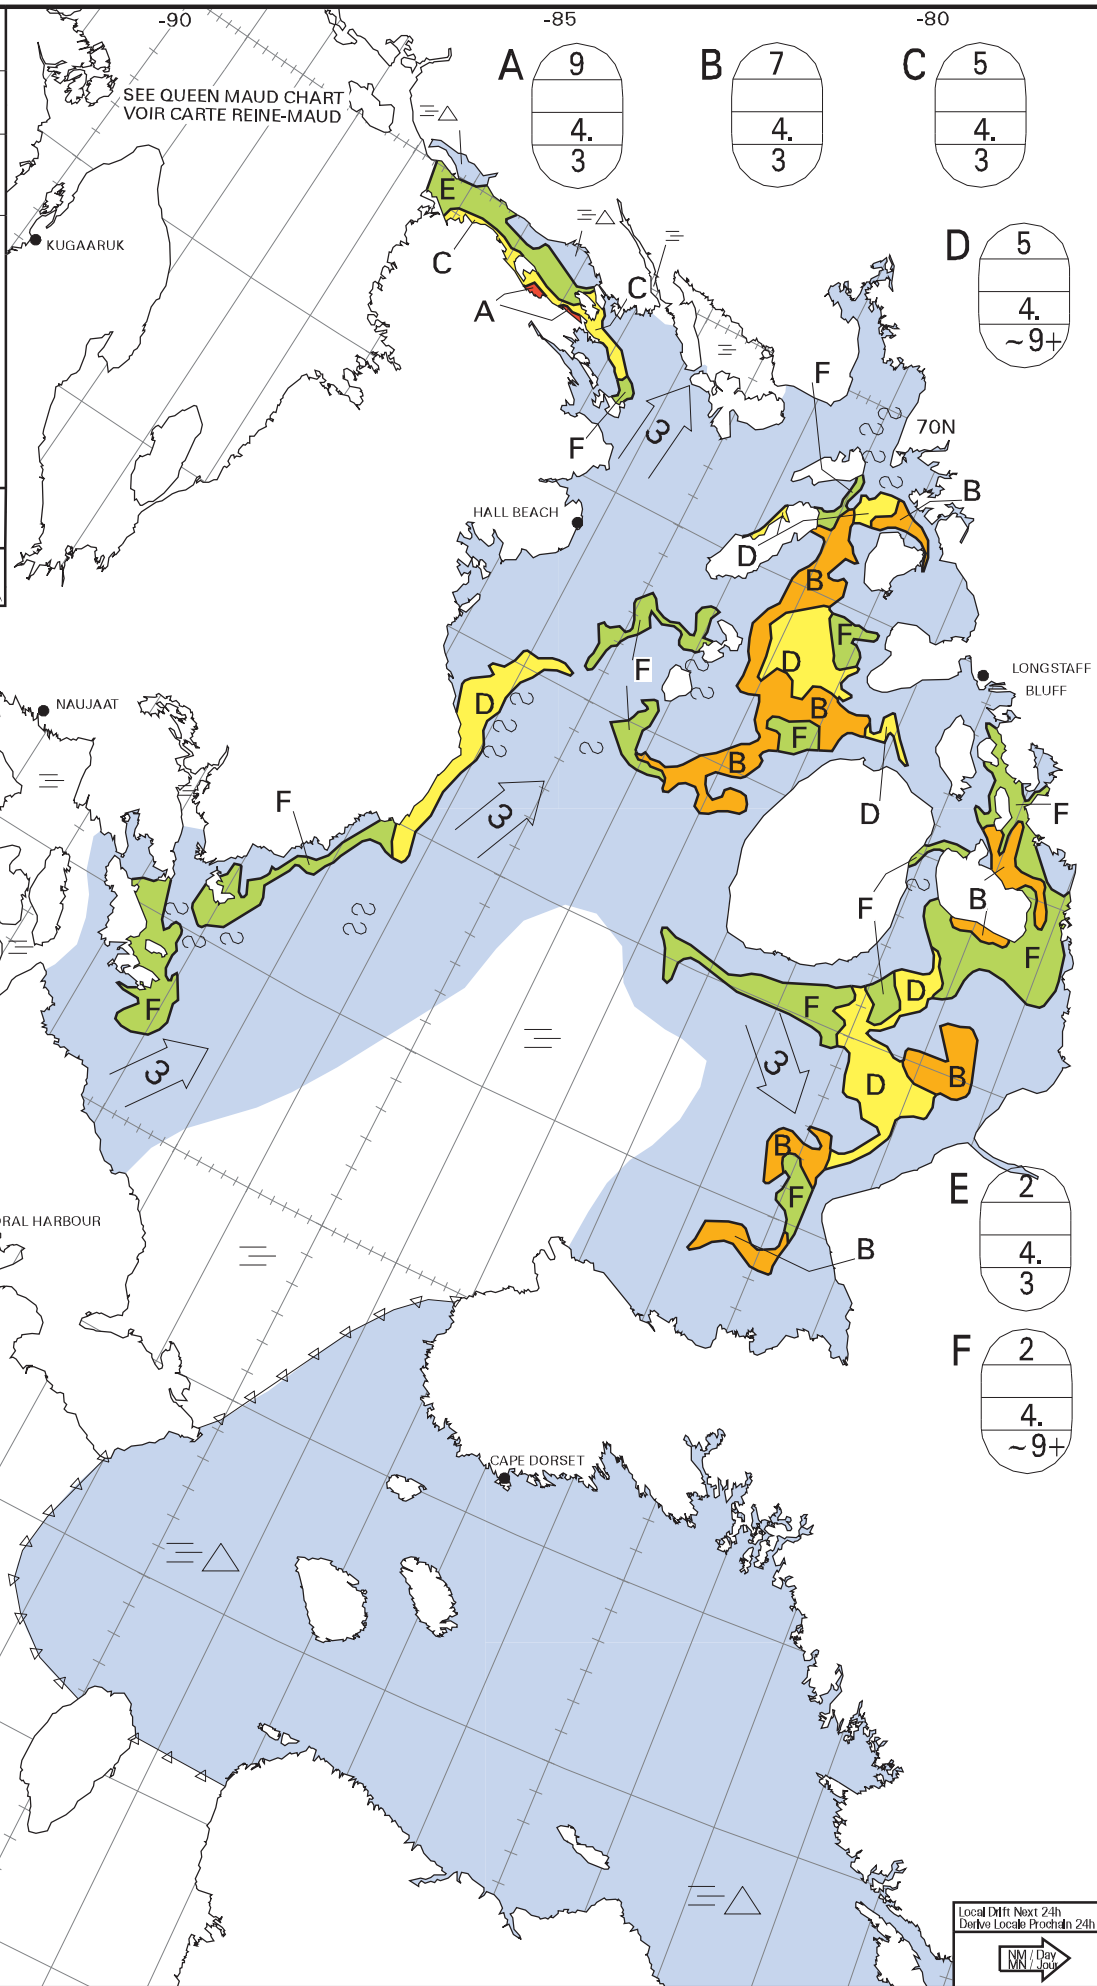

ICE CHART
CARTE DES GLACES

Foxe Basin
Bassin Foxe

V 1800Z
25 AUG/AOU 2020

BASED ON/BASEE SUR:

RCM: 25/12Z W/O

SENTINEL-1: 25/12Z E

MODIS: 25/16Z
P cloud/partiellement nuageux

CANADIAN ICE SERVICE
SERV ICE CANADIEN DES GLACES
© 2020 ENVIRONMENT AND CLIMATE CHANGE CANADA
ENVIRONNEMENT ET CHANGEMENT CLIMATIQUE CANADA

A	9	B	7	C	5
	4.		4.		4.
	3		3		3

D	5
	4.
	~9+

E	2
	4.
	3

F	2
	4.
	~9+

Local Drift Next 24h
Derive Locale Prochain 24h