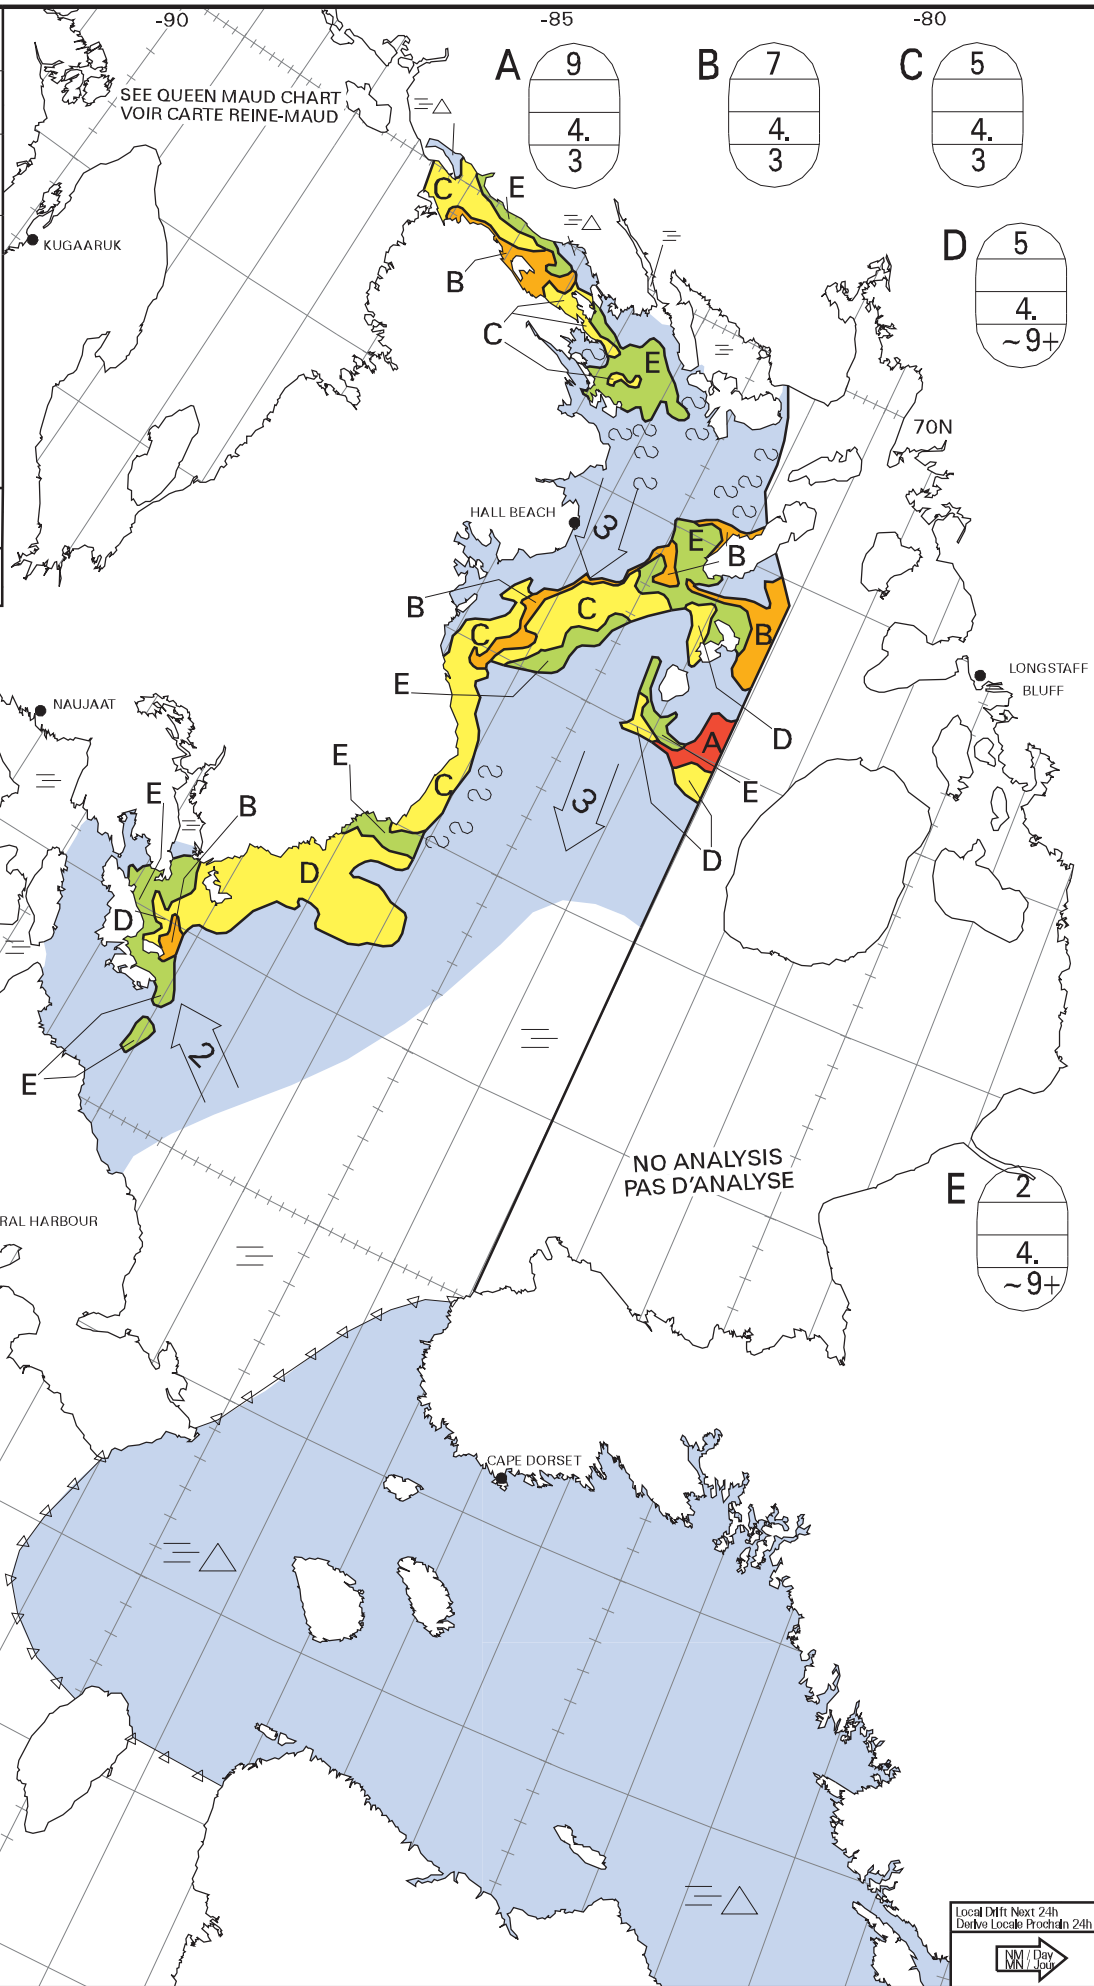

**ICE CHART
CARTE DES GLACES**

**Foxe Basin
Bassin Foxe**

V 1800Z
20 AUG/AOU 2020

BASED ON/BASEE SUR:

RCM: 20/12Z
20/1230Z W of/ouest de 8330W

SENTINEL-1: 20/12Z

GOES: 20/16Z
P cloud/partiellement nuageux

CANADIAN ICE SERVICE
SERV ICE CANADIEN DES GLACES
© 2020 ENVIRONMENT AND CLIMATE CHANGE CANADA
ENVIRONNEMENT ET CHANGEMENT CLIMATIQUE CANADA

Local Diff Next 24h
Diffé Local Prochain 24h