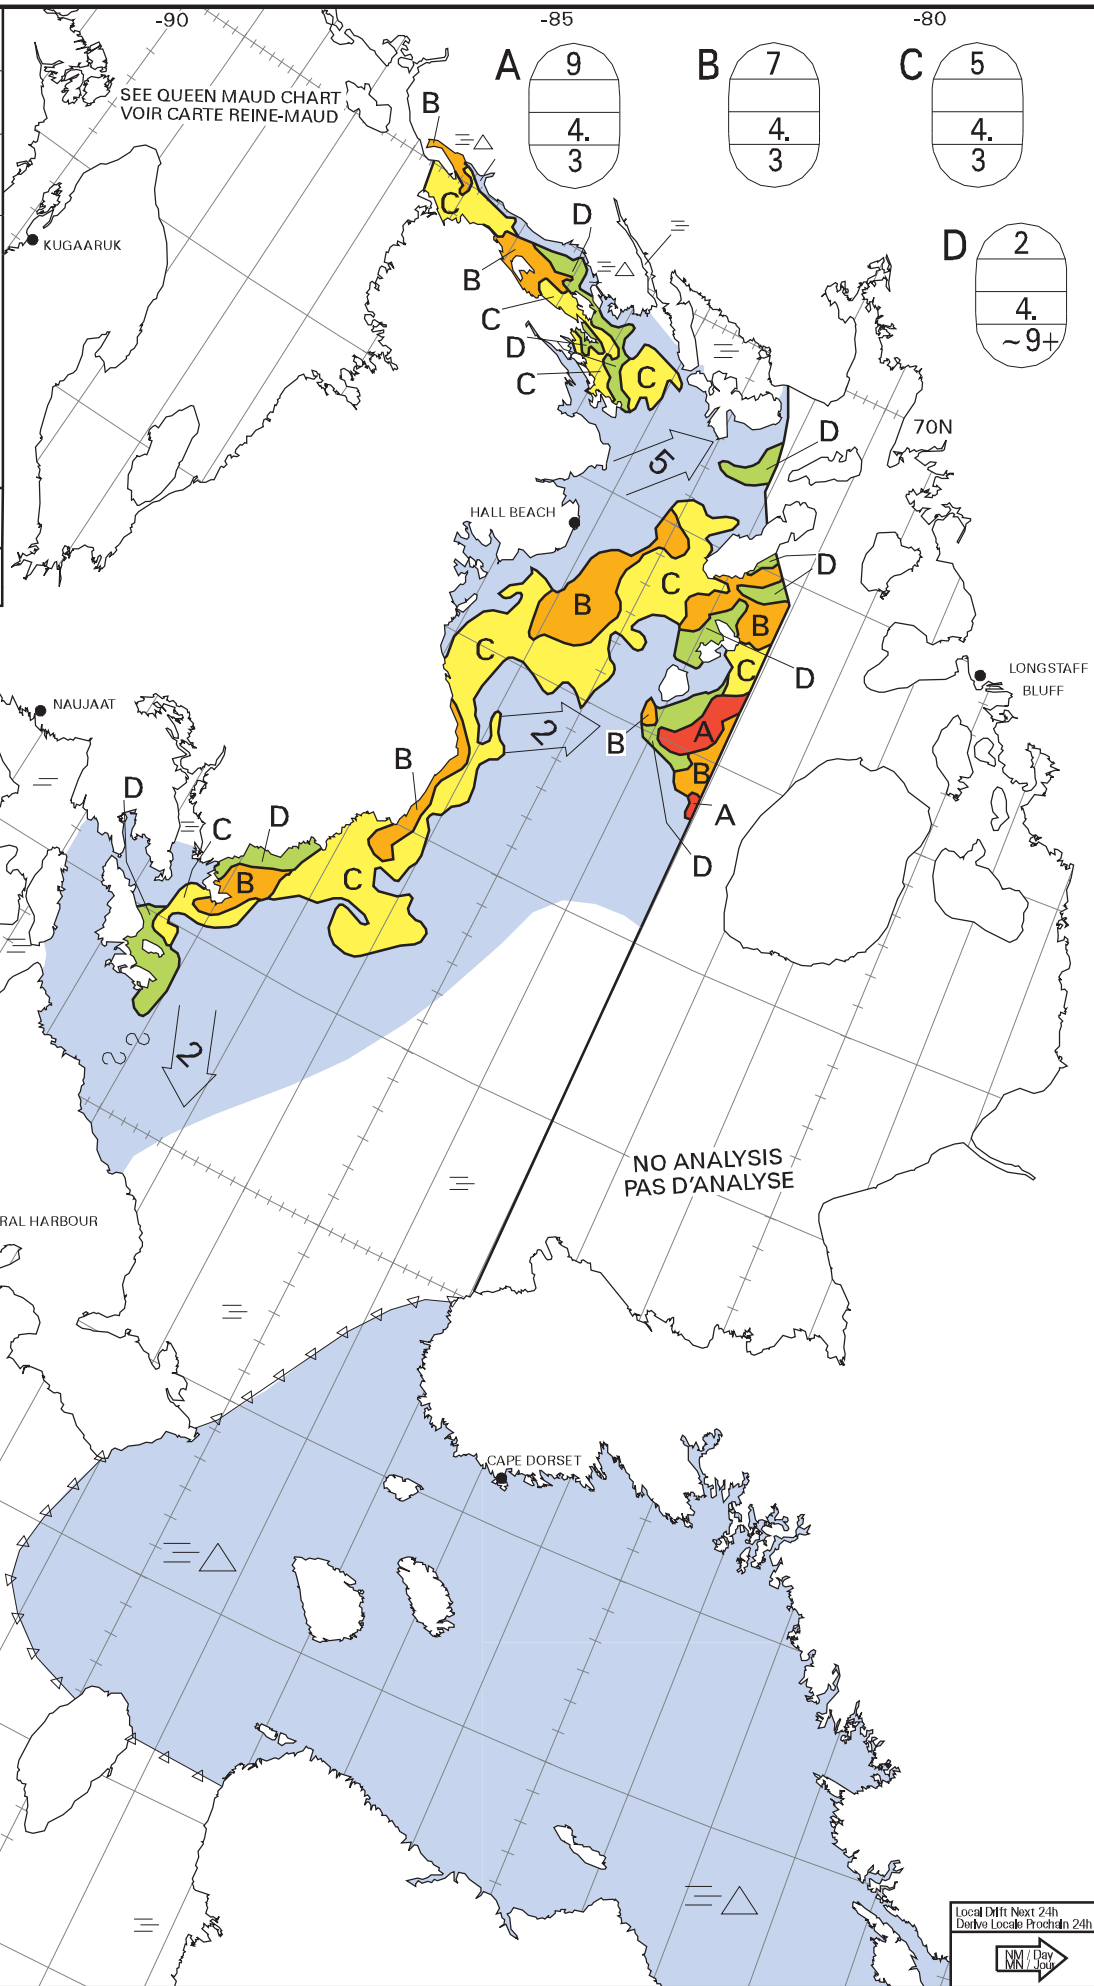

**ICE CHART  
CARTE DES GLACES**

**Foxe Basin  
Bassin Foxe**

V 1800Z  
**18 AUG/AOU 2020**

BASED ON/BASÉ SUR:

RCM: 18/1130-12Z  
Foxe

GOES: 18/18Z  
M cloud/généralement nuageux

CANADIAN ICE SERVICE  
SERV ICE CANADIEN DES GLACES  
© 2020 ENVIRONMENT AND CLIMATE CHANGE CANADA  
ENVIRONNEMENT ET CHANGEMENT CLIMATIQUE CANADA

Local Diff Next 24h  
Diffé Local Prochain 24h