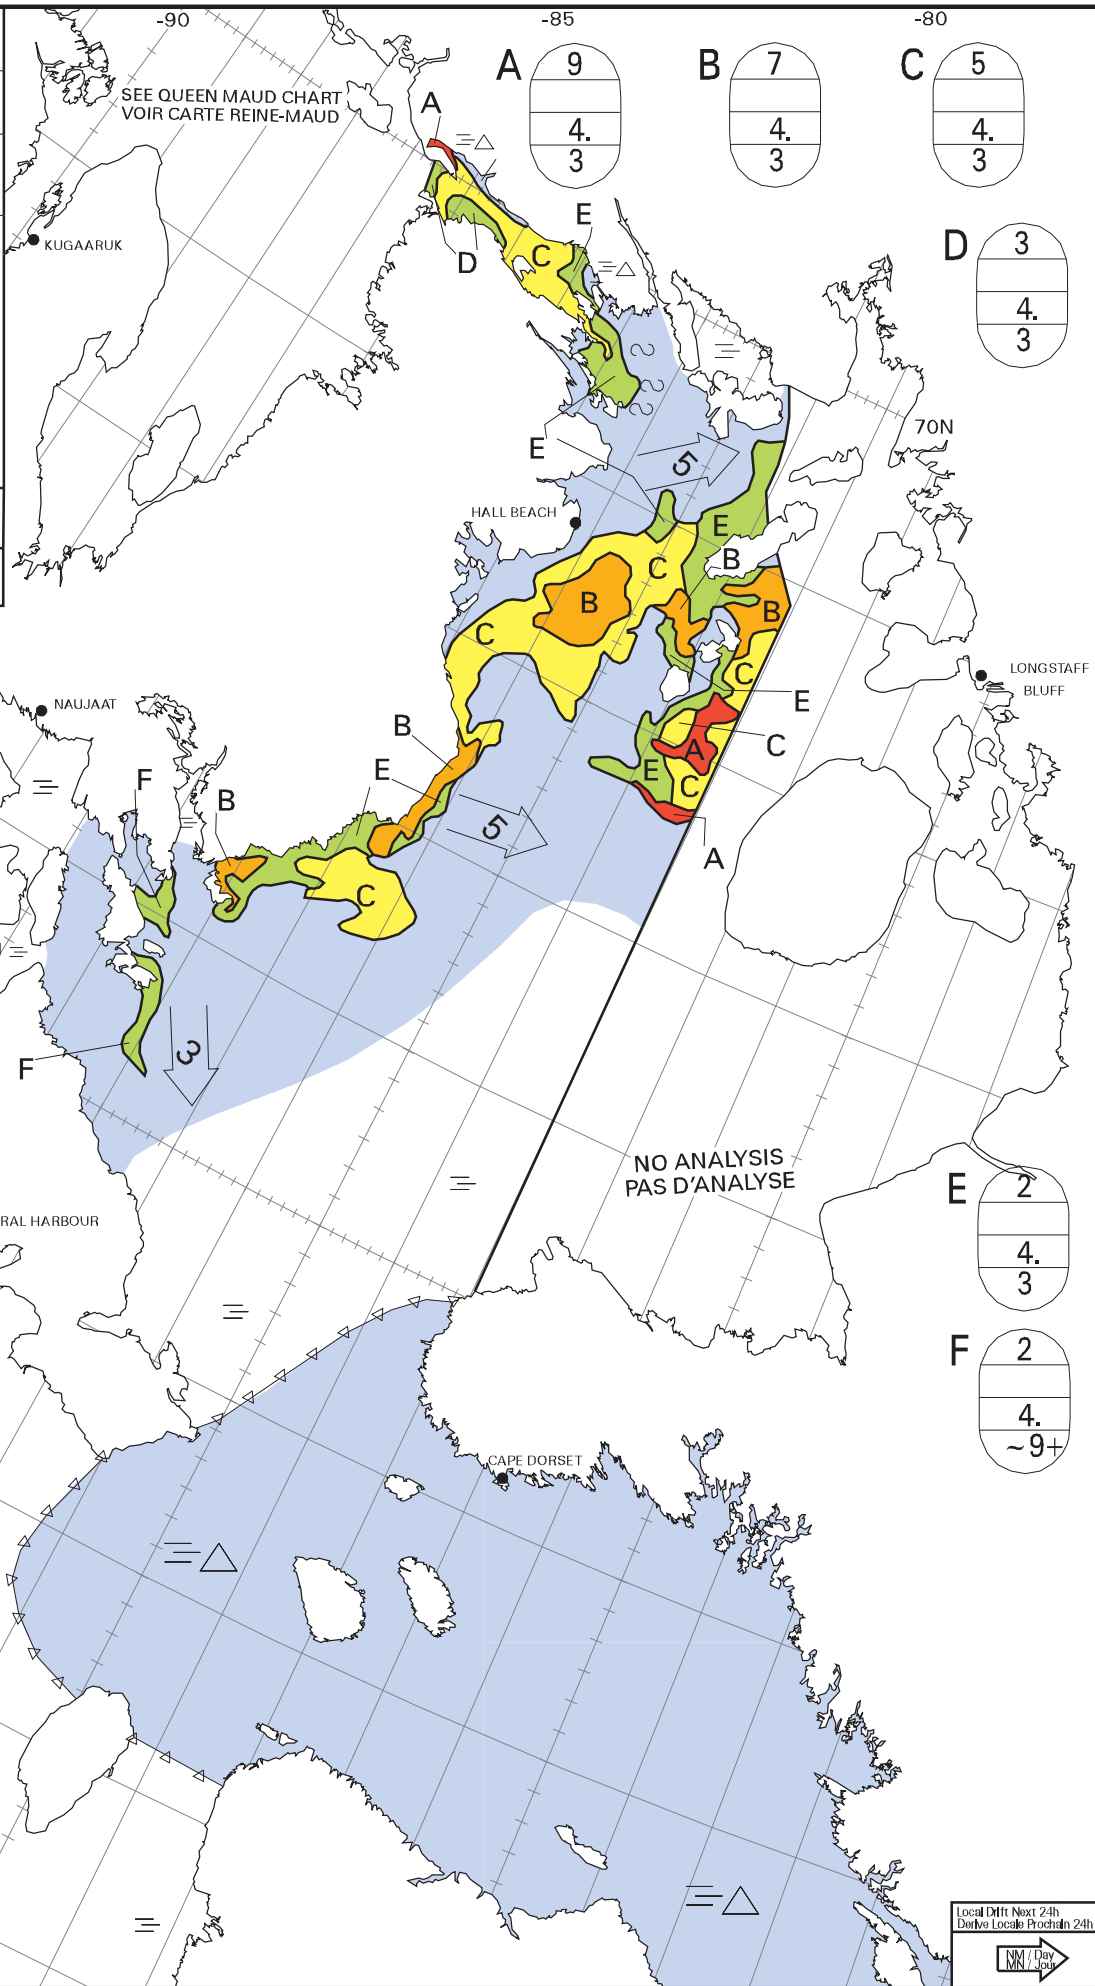

**ICE CHART
CARTE DES GLACES**

**Foxe Basin
Bassin Foxe**

V 1800Z
17 AUG/AOU 2020

BASED ON/BASEE SUR:

SENTINEL-1: 17/12Z E
17/13Z W/O

RCM: 17/12Z S

MODIS: 17/16Z E
Cloudy / nuageux

CANADIAN ICE SERVICE
SERVICE CANADIEN DES GLACES
© 2020 ENVIRONMENT AND CLIMATE CHANGE CANADA
ENVIRONNEMENT ET CHANGEMENT CLIMATIQUE CANADA

Local Diff Next 24h
Derive Local Proch 24h