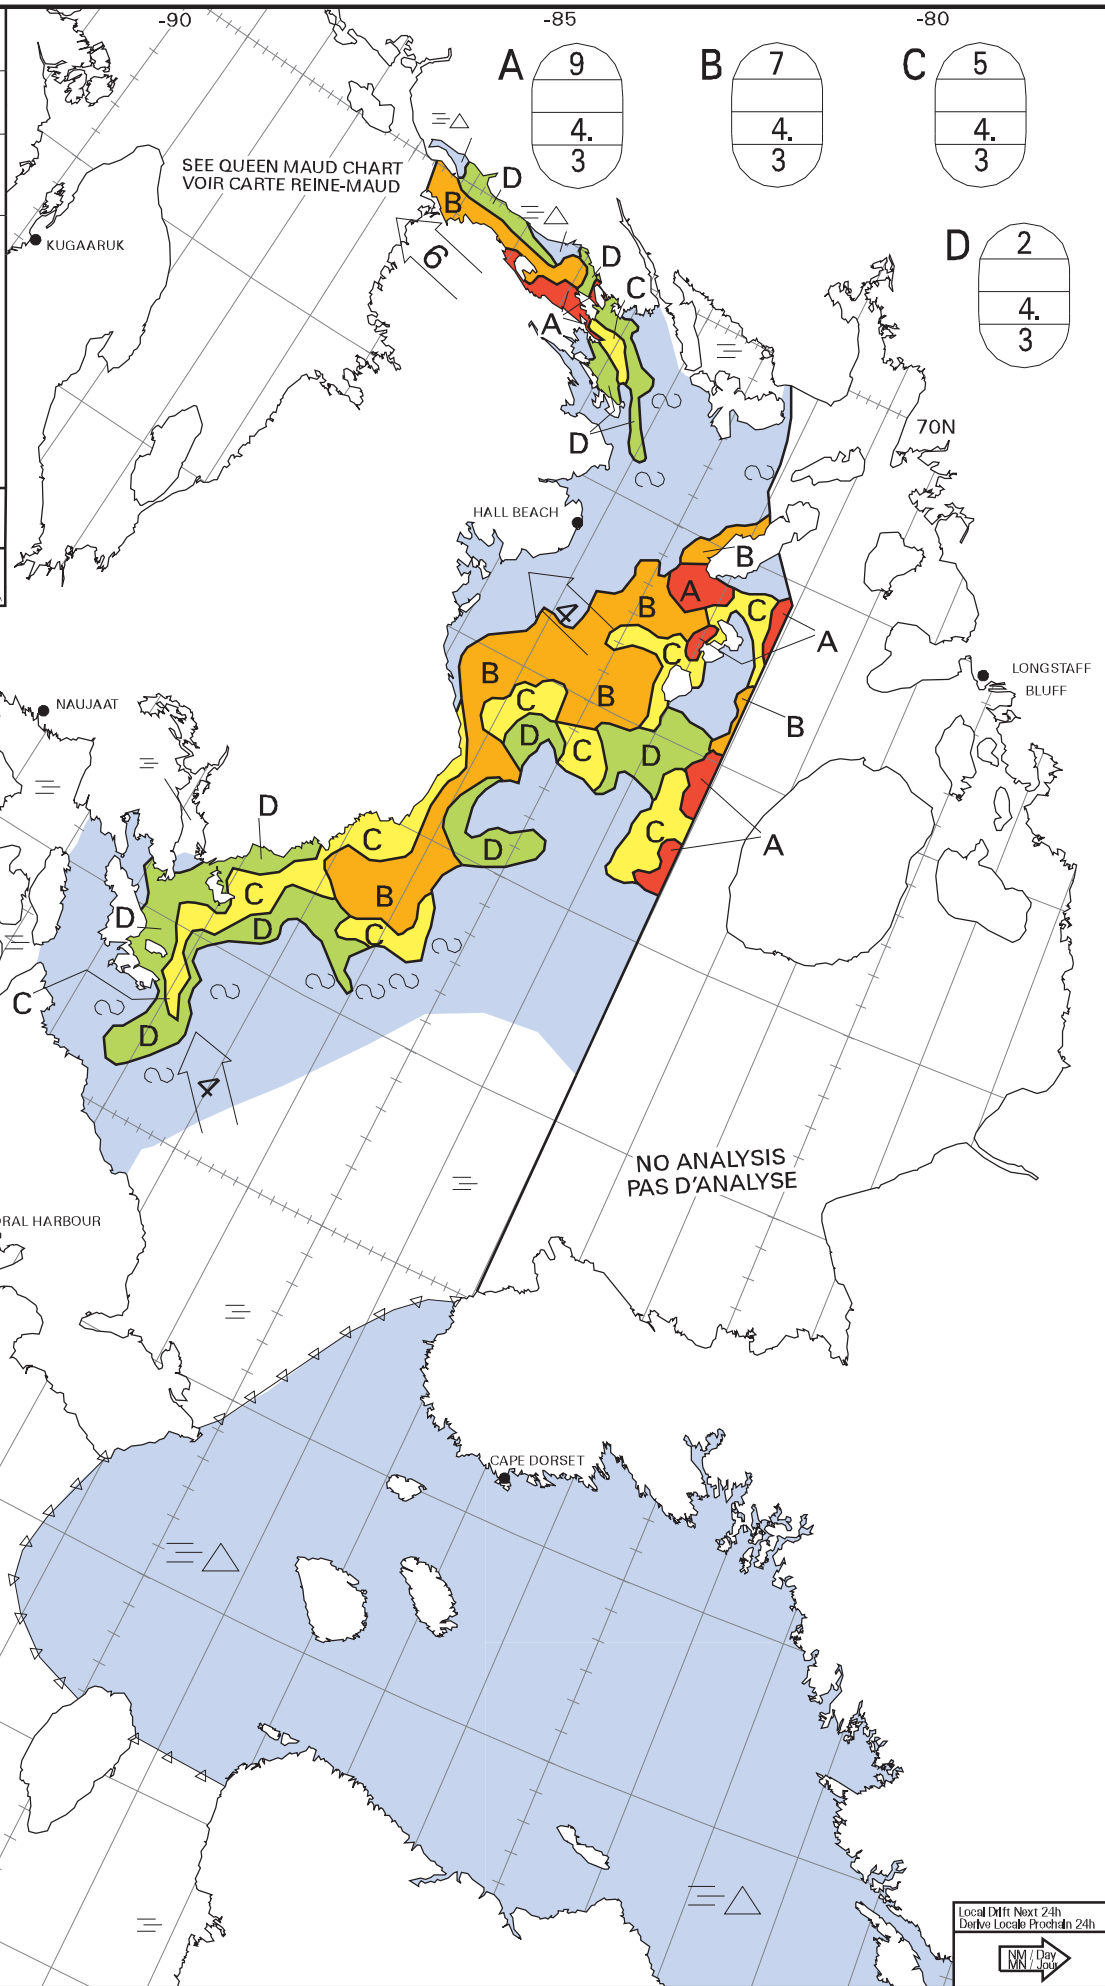

**ICE CHART
CARTE DES GLACES**

Foxe Basin
Bassin Foxe

V 1800Z
14 AUG/AOU 2020

BASED ON/BASEE SUR:
SENTINEL-1: 14/12Z Foxe W/O
RCM: 14/11Z Foxe E
14/12Z Foxe N
GOES: 14/15Z

P cloud/partiellement nuageux

CANADIAN ICE SERVICE
SERVICE CANADIEN DES GLACES
© 2020 ENVIRONMENT AND CLIMATE CHANGE CANADA
ENVIRONNEMENT ET CHANGEMENT CLIMATIQUE CANADA

NO ANALYSIS
PAS D'ANALYSE

Local Diff Next 24h
Derive Local Proch 24h