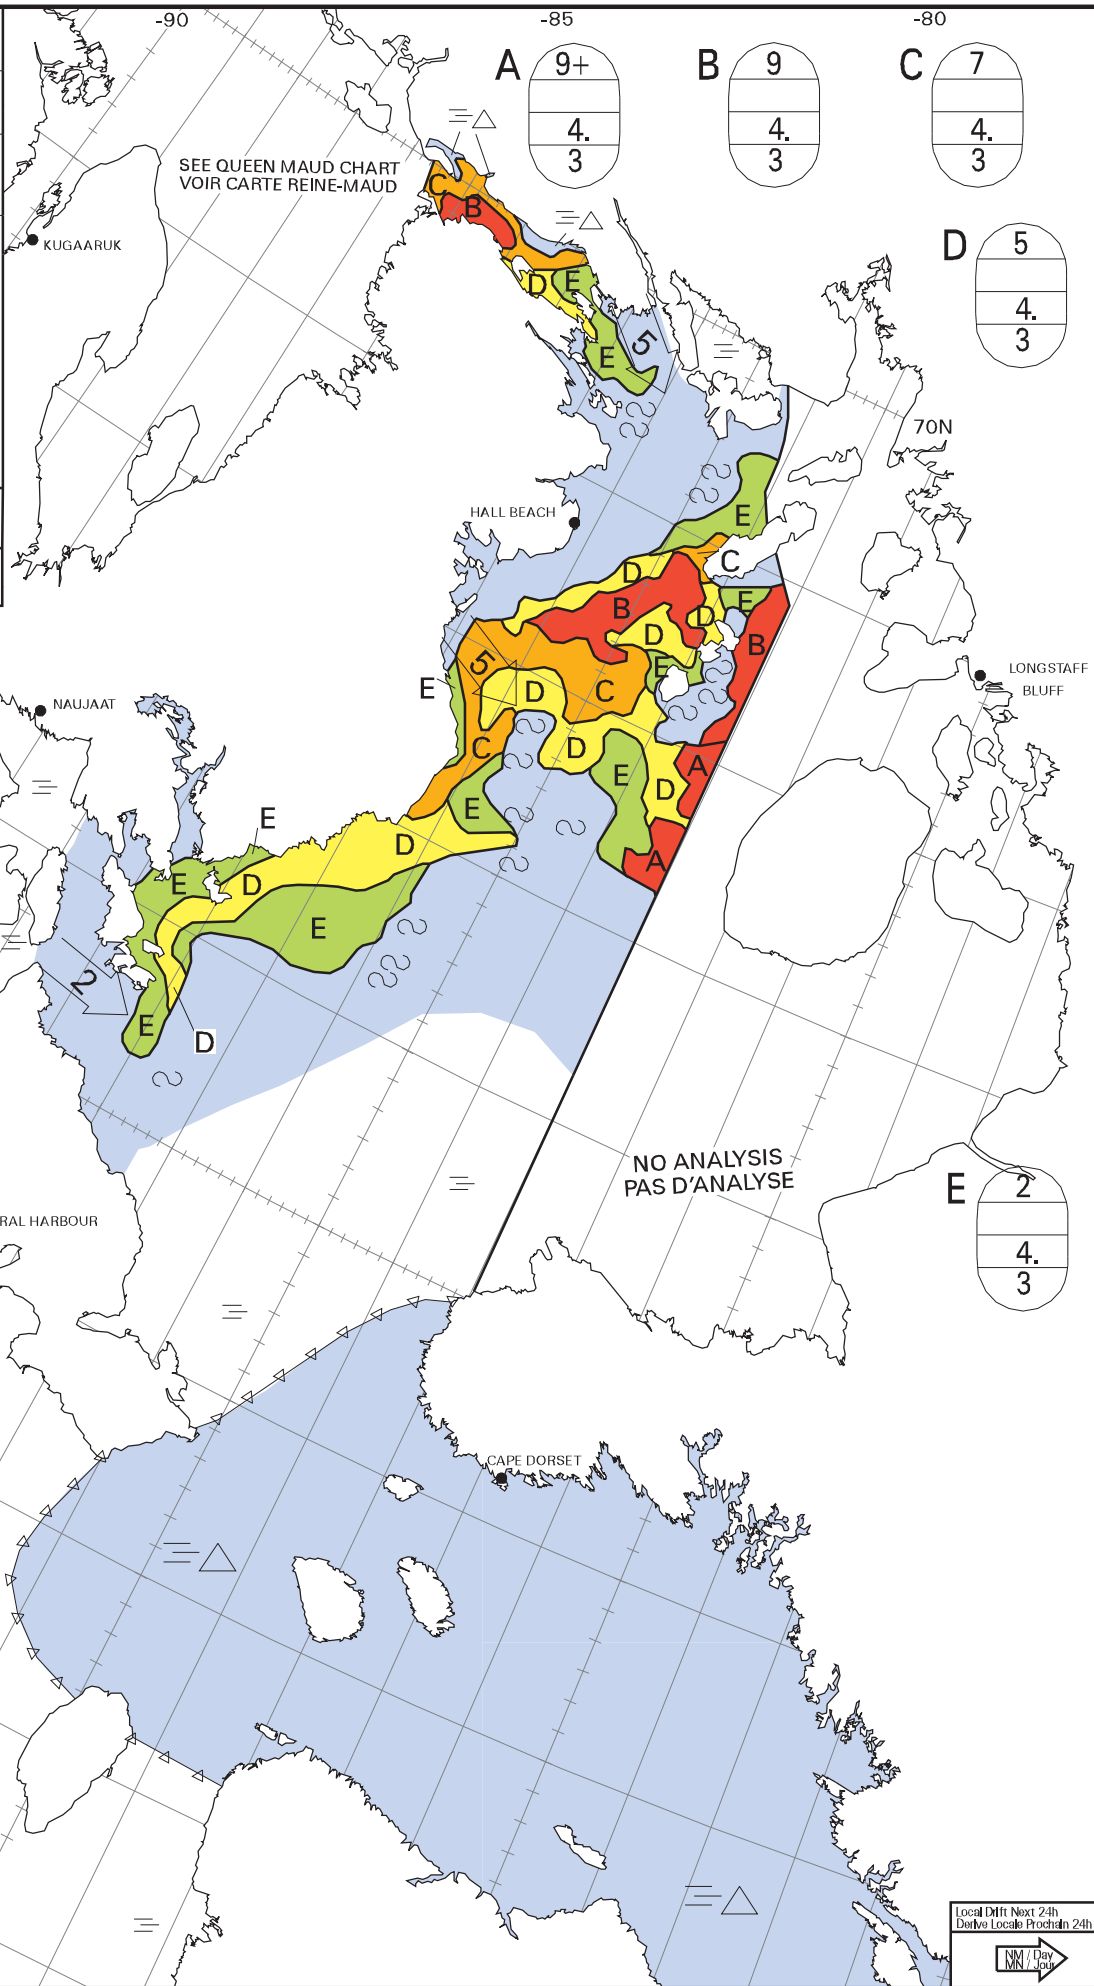

**ICE CHART
CARTE DES GLACES**

Foxe Basin
Bassin Foxe

V 1800Z
12 AUG/AOU 2020

BASED ON/BASEE SUR:

RCM: 12/12Z Foxe E
11/22Z Foxe W/O
RCM: 12/12Z Boothia
12/11Z Foxe Ch.
GOES: 12/13Z

P cloud/partiellement nuageux

CANADIAN ICE SERVICE
SERV ICE CANADIEN DES GLACES
© 2020 ENVIRONMENT AND CLIMATE CHANGE CANADA
ENVIRONNEMENT ET CHANGEMENT CLIMATIQUE CANADA

Local Diff Next 24h
Derive Local Prochain 24h