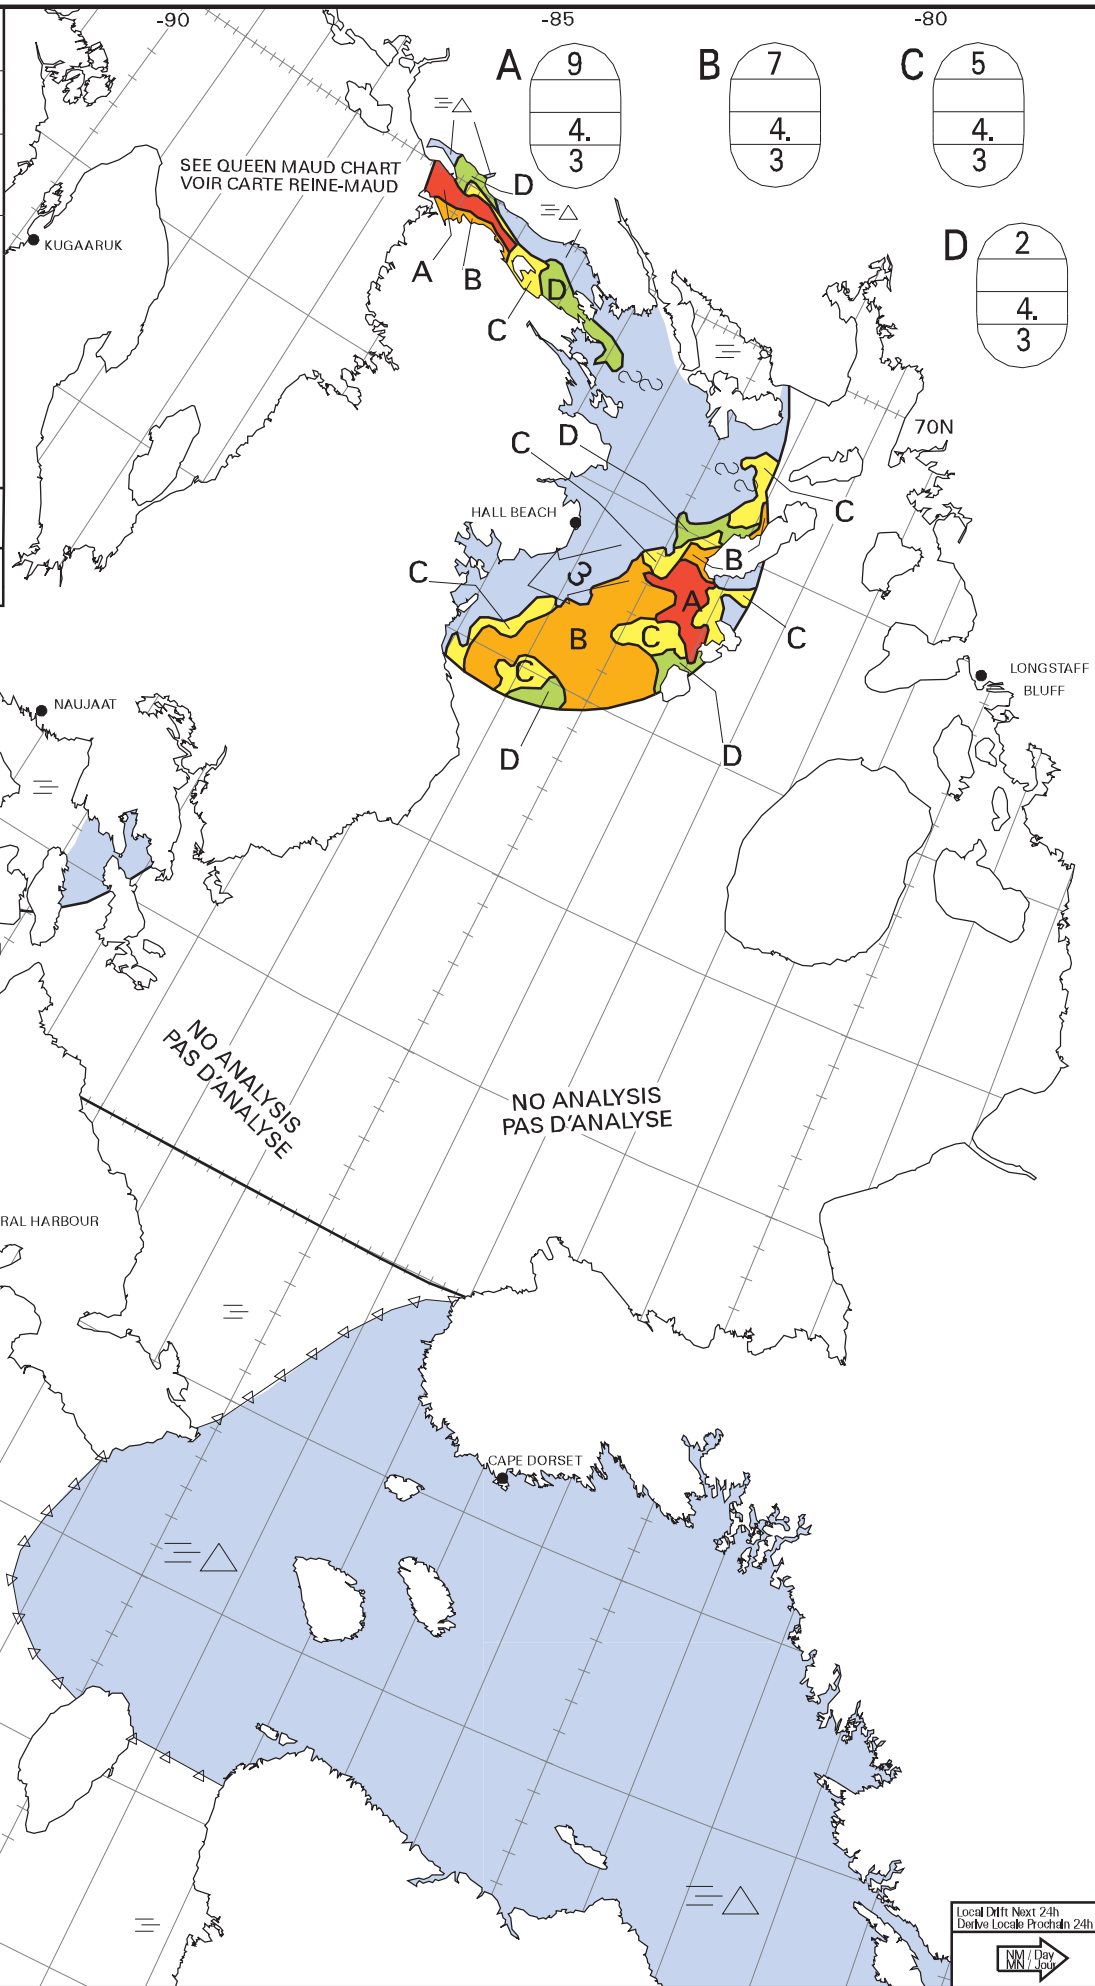

**ICE CHART
CARTE DES GLACES**

**Foxe Basin
Bassin Foxe**

V 1800Z
10 AUG/AOU 2020

BASED ON/BASÉE SUR:

RCM: 10/11-12Z

MODIS: 10/17Z S
A few clouds / quelques nuages

CANADIAN ICE SERVICE
SERVICE CANADIEN DES GLACES
© 2020 ENVIRONMENT AND CLIMATE CHANGE CANADA
ENVIRONNEMENT ET CHANGEMENT CLIMATIQUE CANADA

Local Diff Next 24h
Diffé Local Prochain 24h