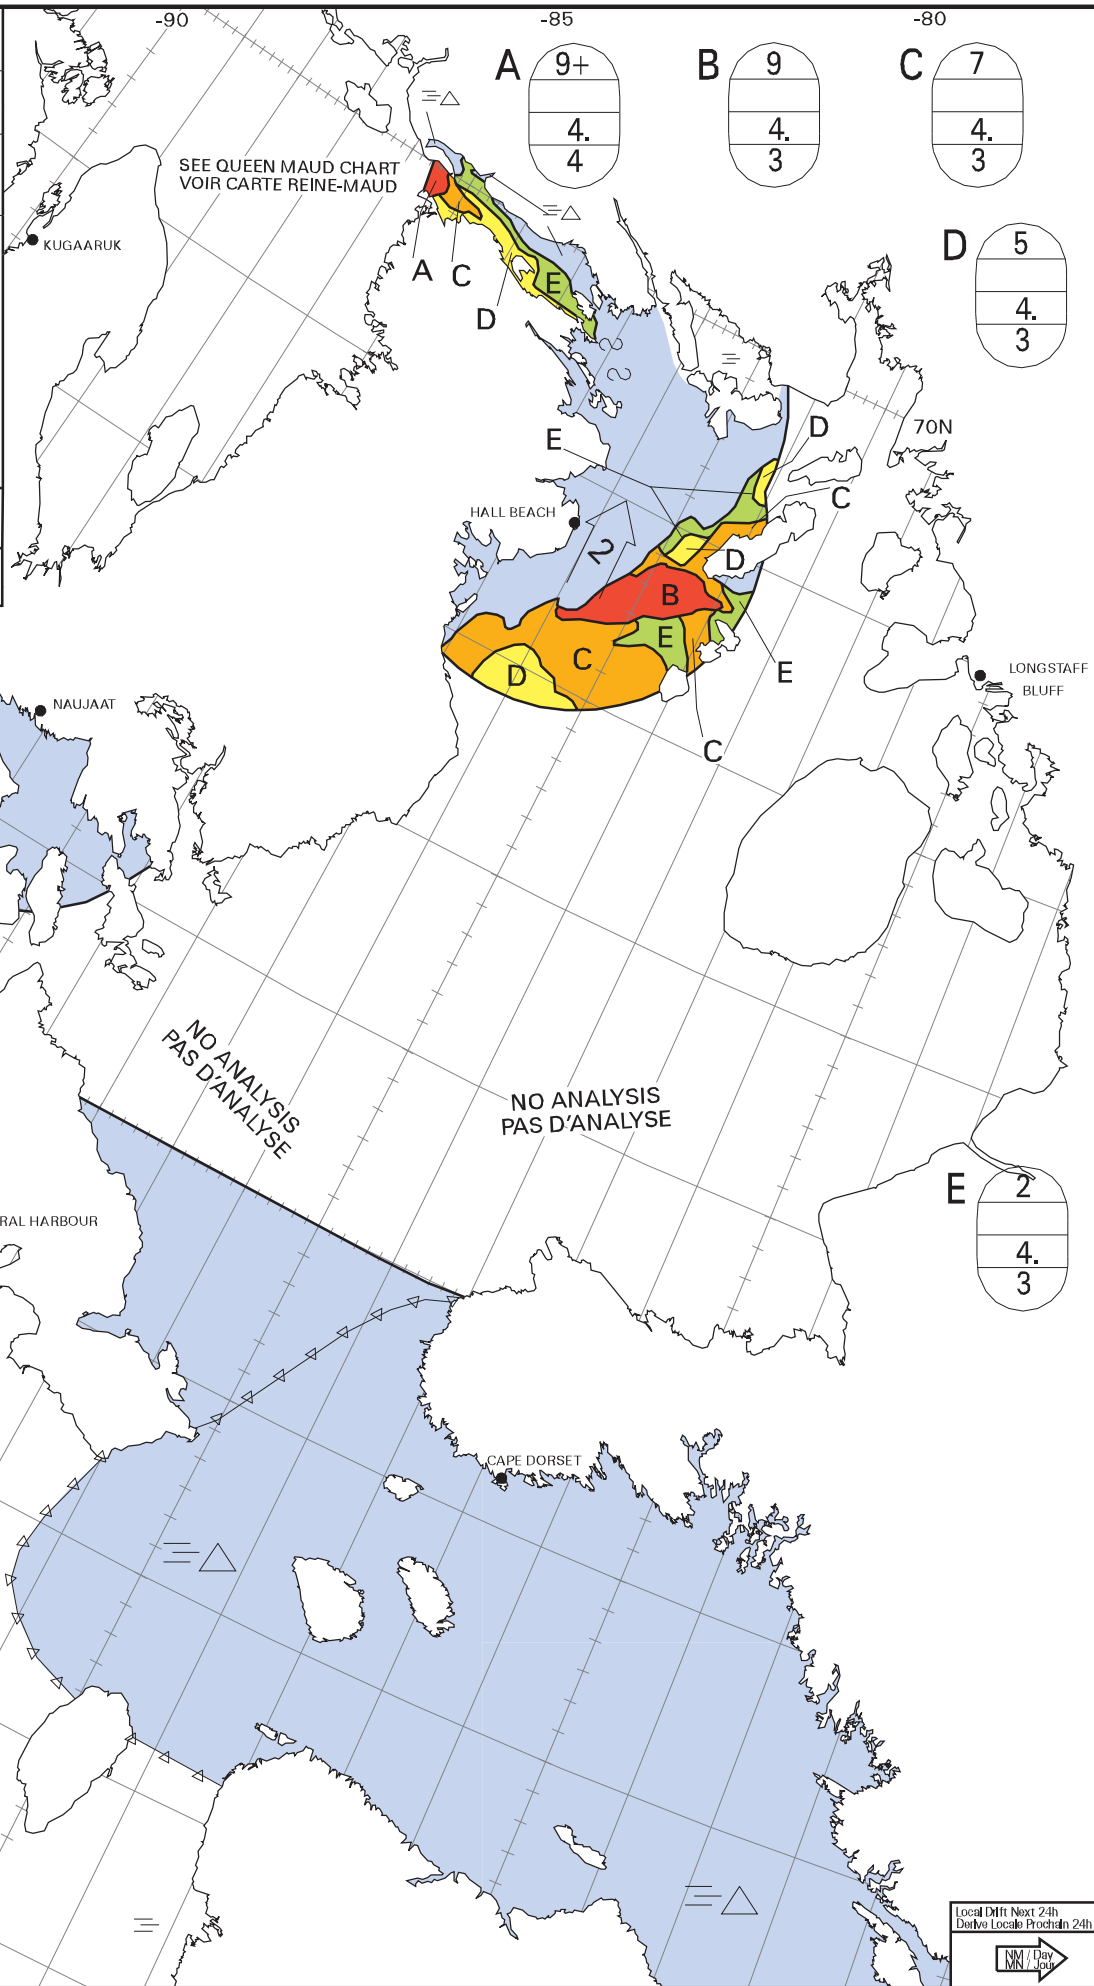

ICE CHART
CARTE DES GLACES

Foxe Basin
Bassin Foxe

V 1800Z
08 AUG/AOU 2020

BASED ON/BASÉ SUR:

SENTINEL-1: 08/12Z

RCM: 08/12Z W/O

CANADIAN ICE SERVICE
SERVICE CANADIEN DES GLACES
© 2020 ENVIRONMENT AND CLIMATE CHANGE CANADA
ENVIRONNEMENT ET CHANGEMENT CLIMATIQUE CANADA

Local Diff Next 24h
Diffé Local Prochain 24h