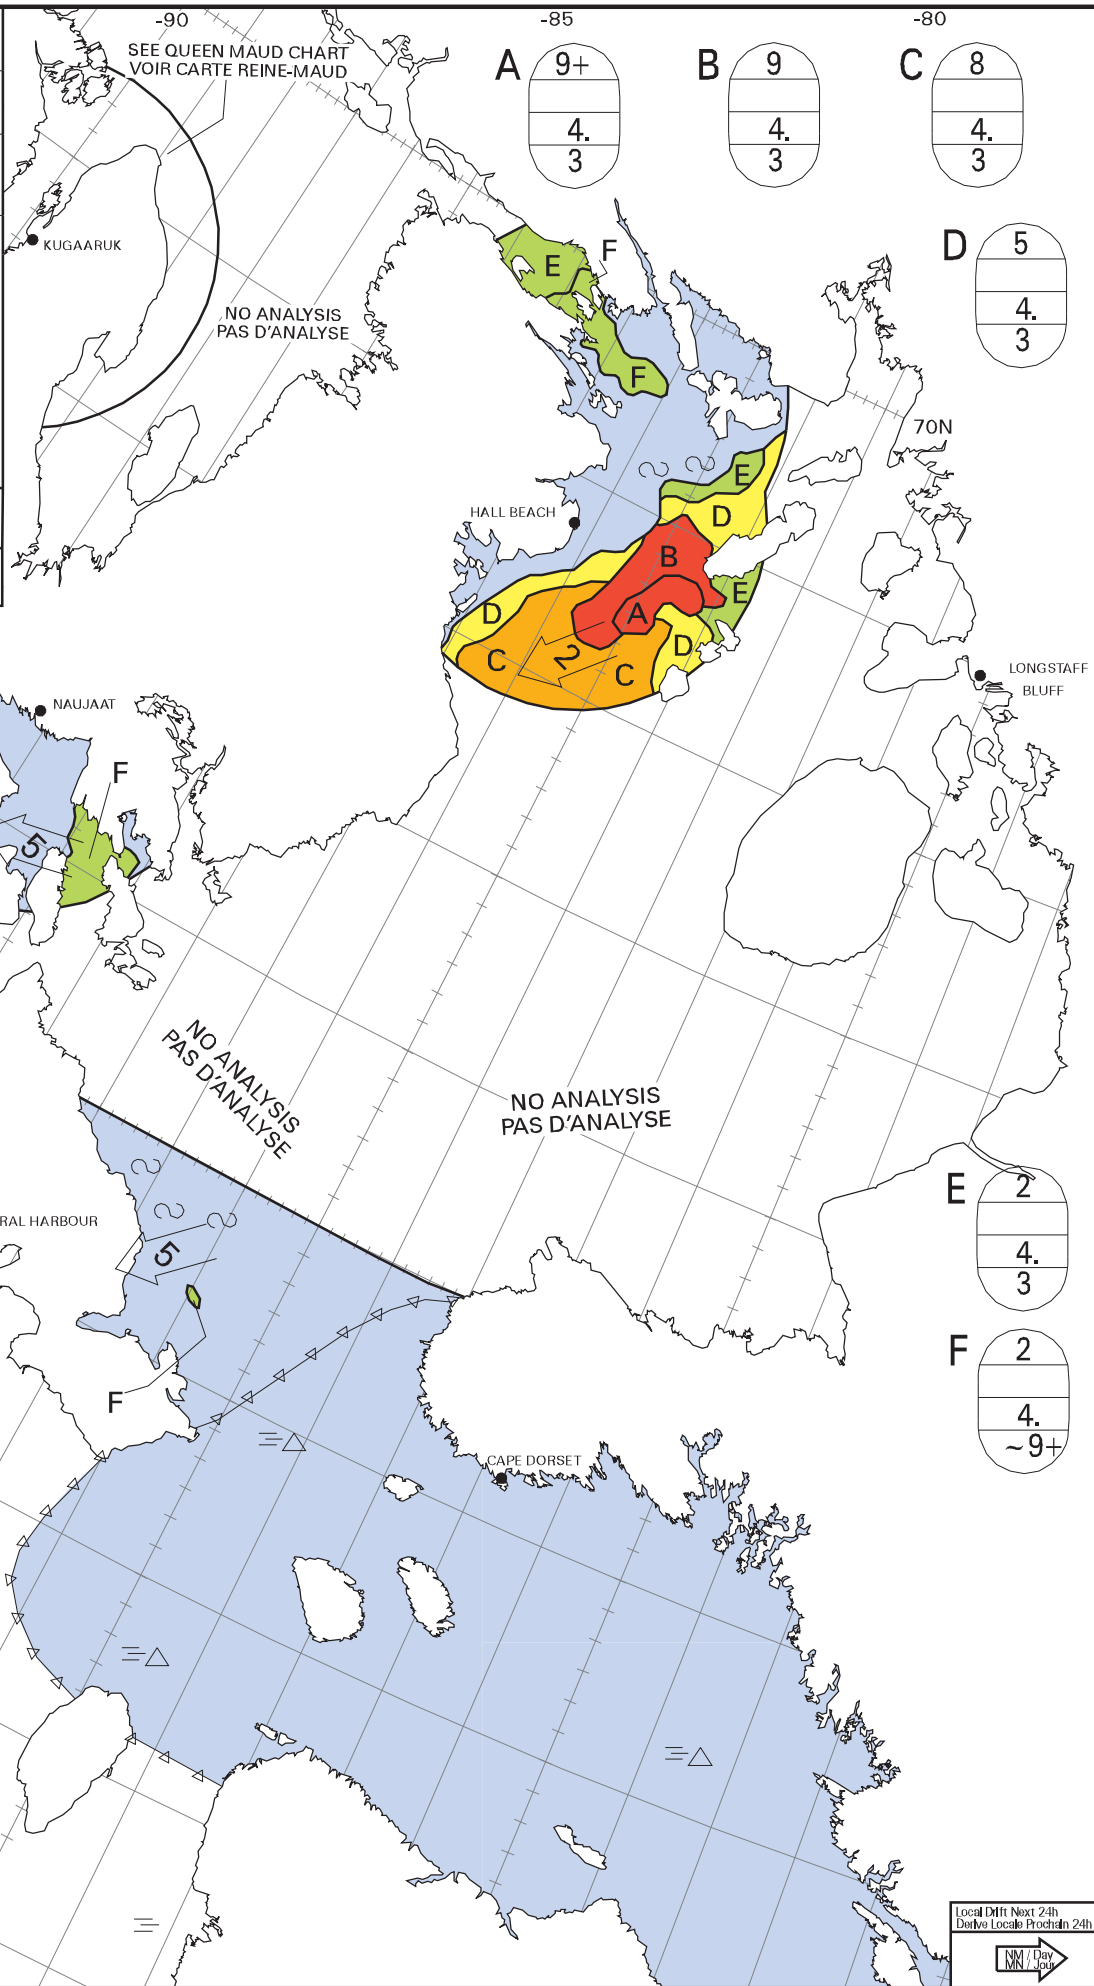

**ICE CHART
CARTE DES GLACES**

Foxe Basin
Bassin Foxe

V 1800Z
05 AUG/AOU 2020

BASED ON/BASÉE SUR:

RCM: 05/12Z Foxe NW/NO
05/12Z Foxe Ch.

GOES: 05/13Z

MODIS: 05/16Z

P cloud/partiellement nuageux

CANADIAN ICE SERVICE
SERVICE CANADIEN DES GLACES
© 2020 ENVIRONMENT AND CLIMATE CHANGE CANADA
ENVIRONNEMENT ET CHANGEMENT CLIMATIQUE CANADA

Local Diff Next 24h
Diffé Local Prochain 24h