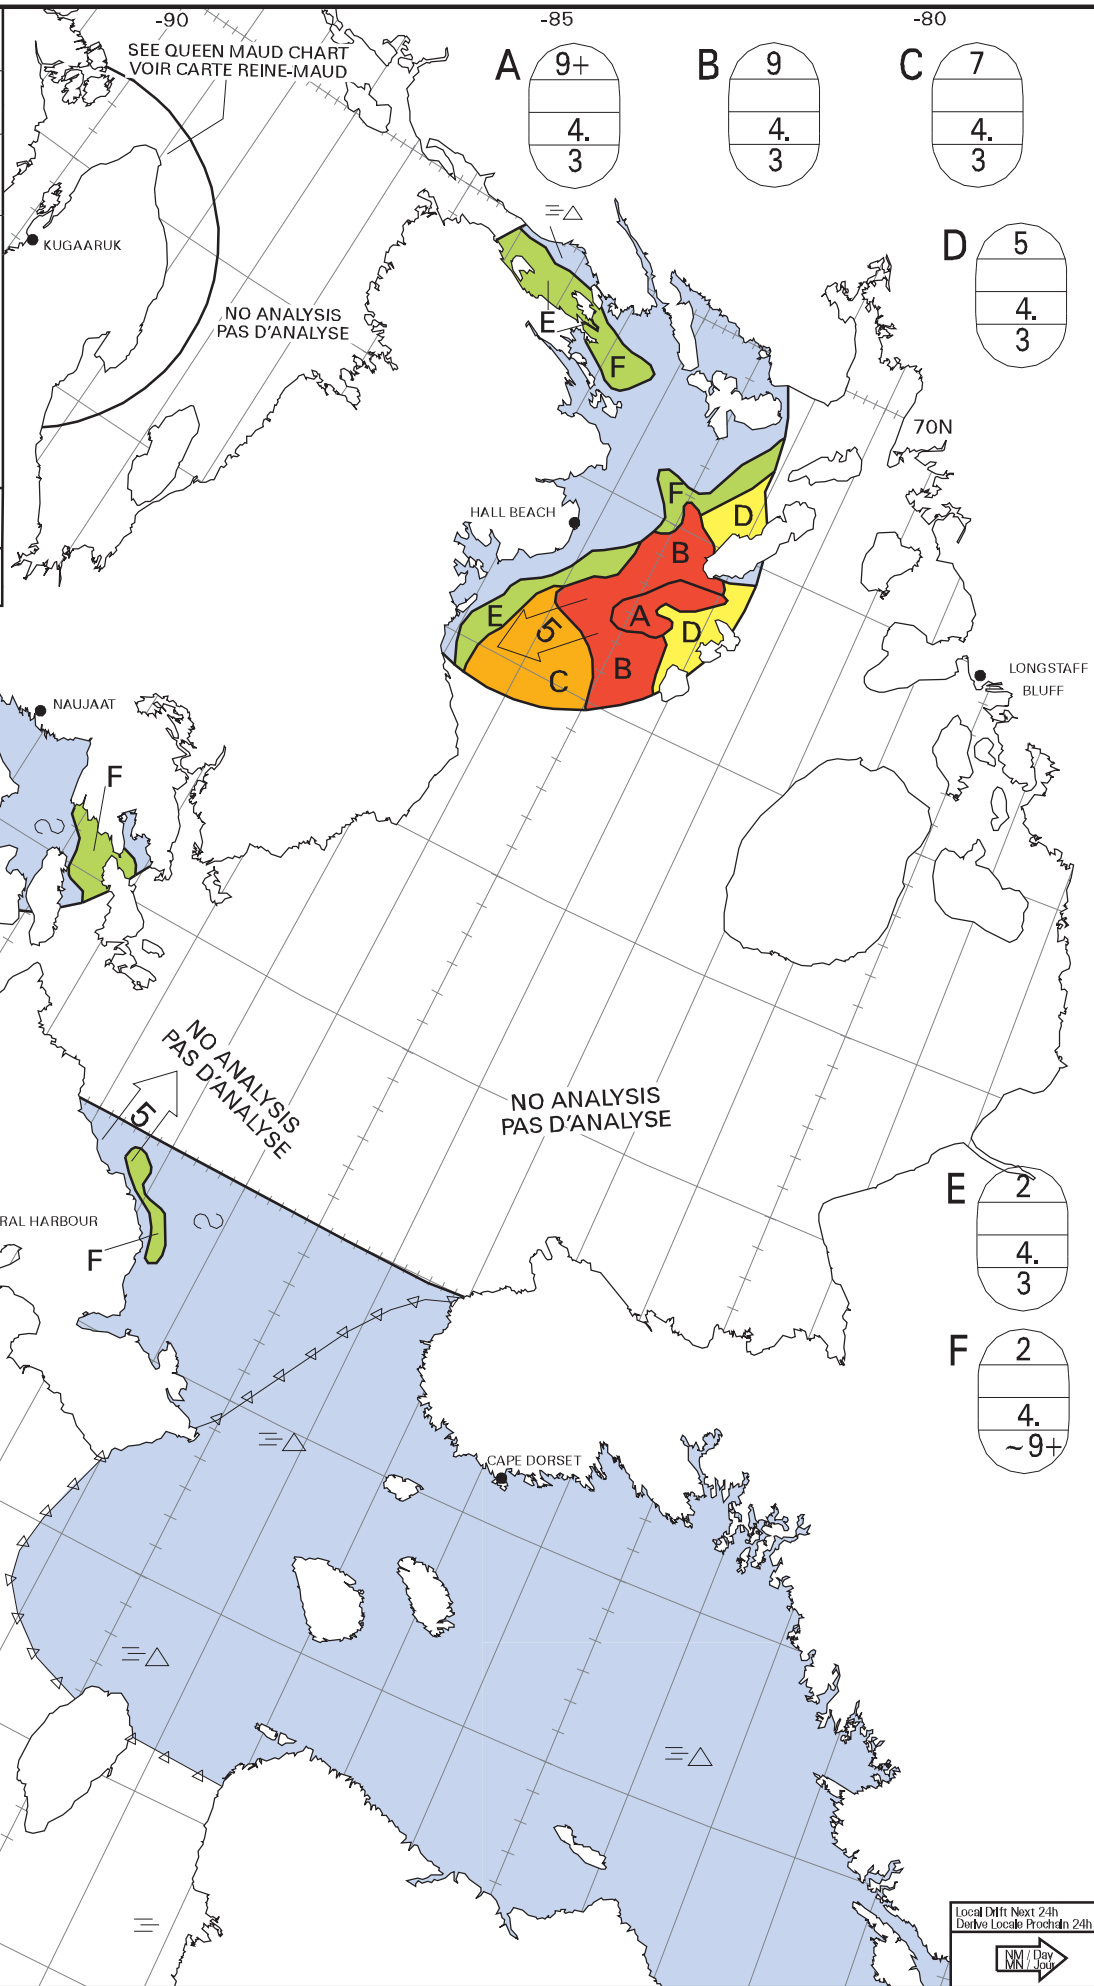

**ICE CHART  
CARTE DES GLACES**

**Foxe Basin  
Bassin Foxe**

V 1800Z  
**04 AUG/AOU 2020**

BASED ON/BASÉE SUR:

RCM: 04/11Z Foxe NW/NO  
04/11Z Foxe Ch.

GOES: 04/14Z

MODIS: 04/16Z

M cloud/generalement nuageux

CANADIAN ICE SERVICE  
SERVICE CANADIEN DES GLACES  
© 2020 ENVIRONMENT AND CLIMATE CHANGE CANADA  
ENVIRONNEMENT ET CHANGEMENT CLIMATIQUE CANADA

Local Diff Next 24h  
Derive Locale Prochain 24h